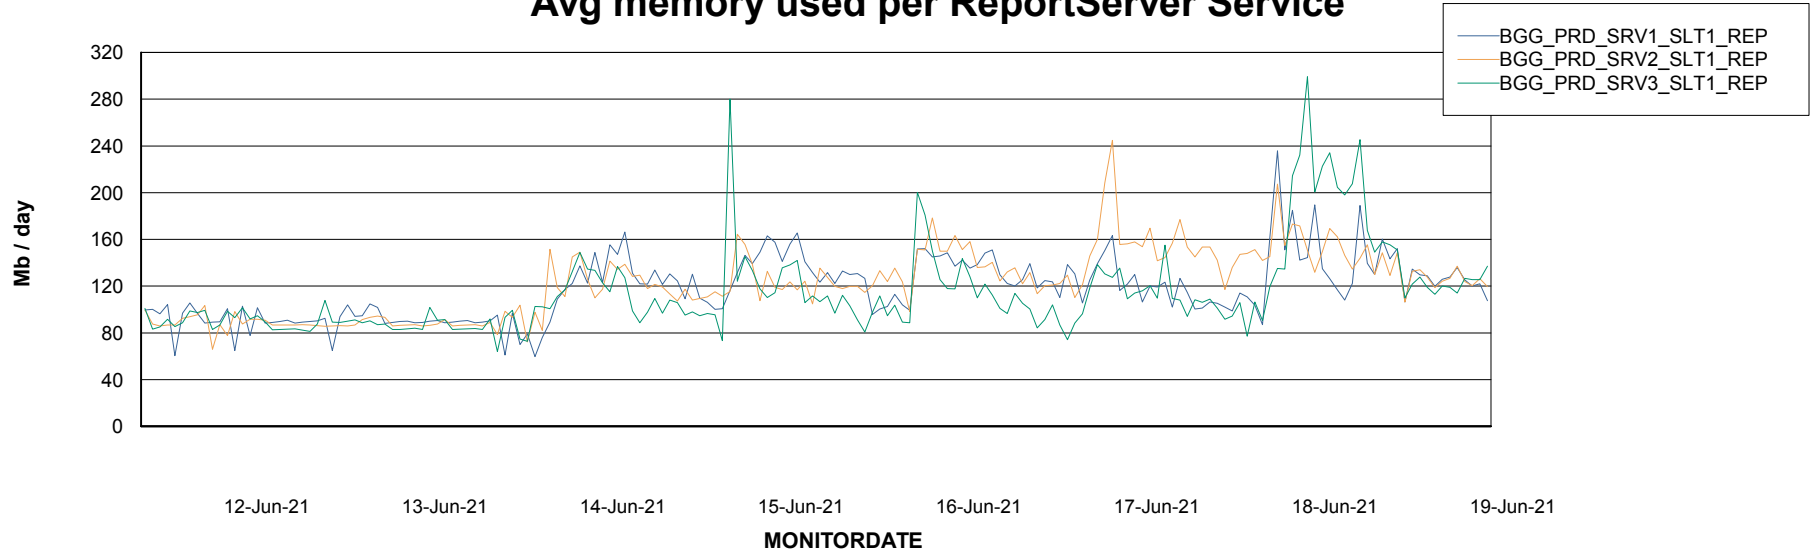

Avg memory used per ABS Server Service

Avg users per day per ABS server

Weekly SLA Customer Report

Customer BGG_Production
Database ID 58

ABSolute Application ReportServer Services

Avg memory used per ReportServer Service