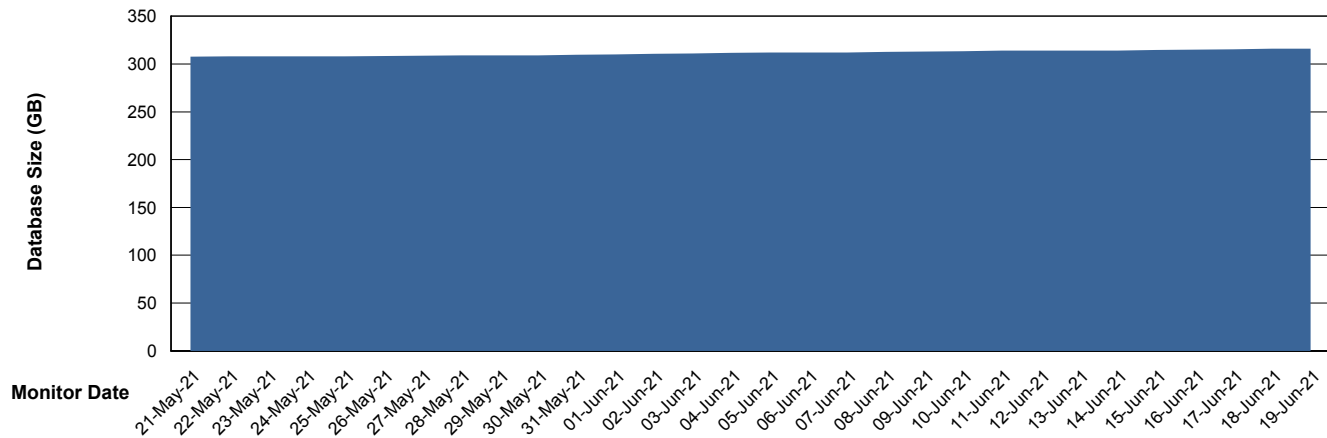

Weekly SLA Customer Report

Customer BGG_Production
Database ID 58

Database Performance BGGDB_BI

Weekly SLA Customer Report

Customer BGG_Production
Database ID 58

Database Performance BGGDB_Production

Weekly SLA Customer Report

Customer BGG_Production
Database ID 58

Database Performance BGGDB_Standby

Weekly SLA Customer Report

Customer BGG_Production
Database ID 58

DATABASE SIZE BGGDB_BI

Database growth over last month

DATABASE SIZE BGGDB_Production

Database growth over last month

Weekly SLA Customer Report

Customer BGG_Production
Database ID 58

Database Tablespace		BGGDB_BI			
Date	Tablespace Name	Filesize (Gb)	Usedsize (Gb)	Percentage free	
19-Jun-21	ABSDATA	111	75	32	
	INDX	120	85	29	
18-Jun-21	ABSDATA	111	75	32	
	INDX	120	85	29	
17-Jun-21	ABSDATA	111	75	32	
	INDX	120	85	29	
16-Jun-21	ABSDATA	111	74	33	
	INDX	120	85	29	
15-Jun-21	ABSDATA	111	74	33	
	INDX	120	85	29	
14-Jun-21	ABSDATA	111	74	33	
	INDX	120	85	29	
13-Jun-21	ABSDATA	111	74	33	
	INDX	120	85	29	