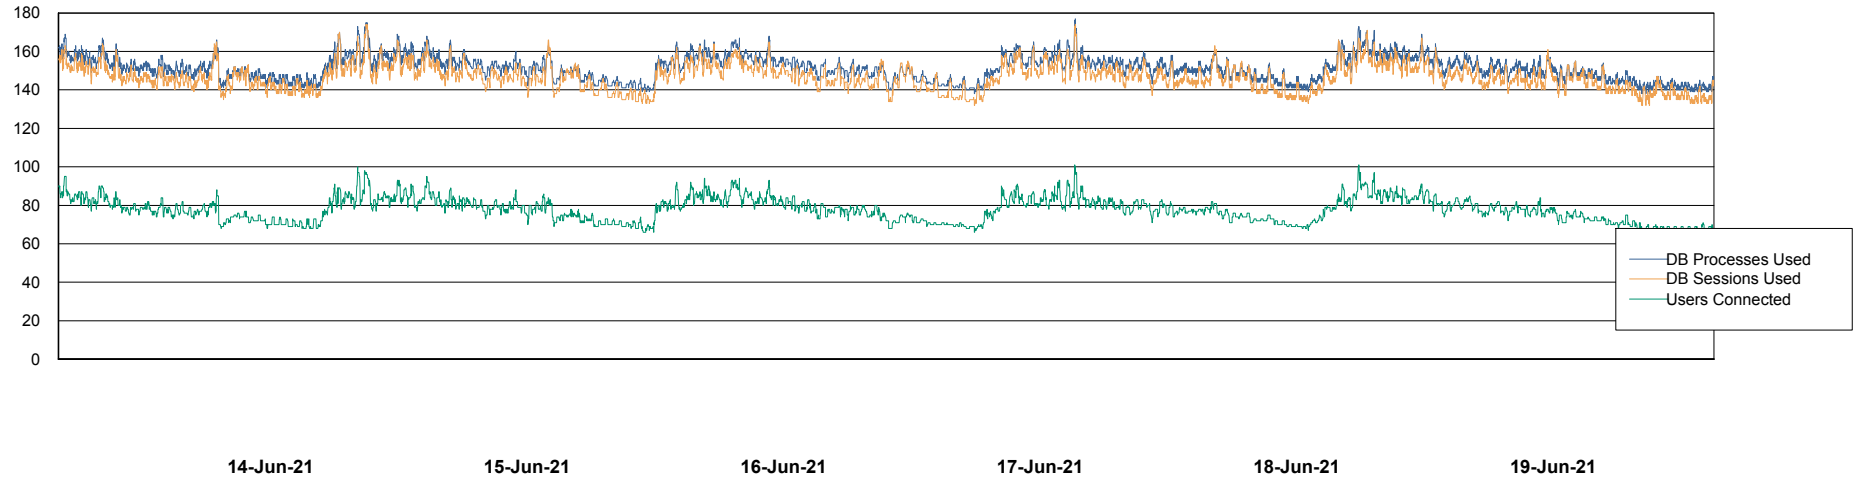

Weekly SLA Customer Report

Customer BGG_Production
Database ID 58

Database Performance BGGDB_BI

Weekly SLA Customer Report

Customer BGG_Production
Database ID 58

Database Performance BGGDB_Production

Weekly SLA Customer Report