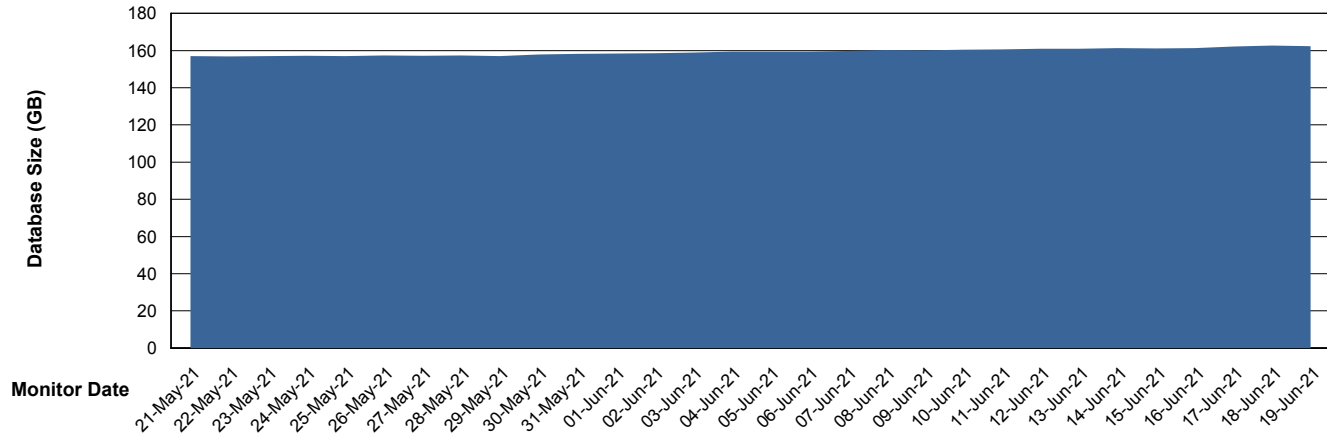

Weekly SLA Customer Report

Customer BGG_Production
Database ID 58

Database Performance BGGDB_BI

Weekly SLA Customer Report

Customer BGG_Production
Database ID 58

Database Performance BGGDB_Production

Weekly SLA Customer Report

Customer BGG_Production
Database ID 58

Database Performance BGGDB_Standby

Weekly SLA Customer Report

Customer BGG_Production
Database ID 58

DATABASE SIZE BGGDB_BI

Database growth over last month

DATABASE SIZE BGGDB_Production

Database growth over last month

Weekly SLA Customer Report

Customer BGG_Production
Database ID 58

Database Tablespace		BGGDB_BI			
Date	Tablespace Name	Filesize (Gb)	Usedsize (Gb)	Percentage free	
19-Jun-21	ABSDATA	111	75	32	
	INDX	120	85	29	
18-Jun-21	ABSDATA	111	75	32	
	INDX	120	85	29	
17-Jun-21	ABSDATA	111	75	32	
	INDX	120	85	29	
16-Jun-21	ABSDATA	111	74	33	
	INDX	120	85	29	
15-Jun-21	ABSDATA	111	74	33	
	INDX	120	85	29	
14-Jun-21	ABSDATA	111	74	33	
	INDX	120	85	29	
13-Jun-21	ABSDATA	111	74	33	
	INDX	120	85	29	