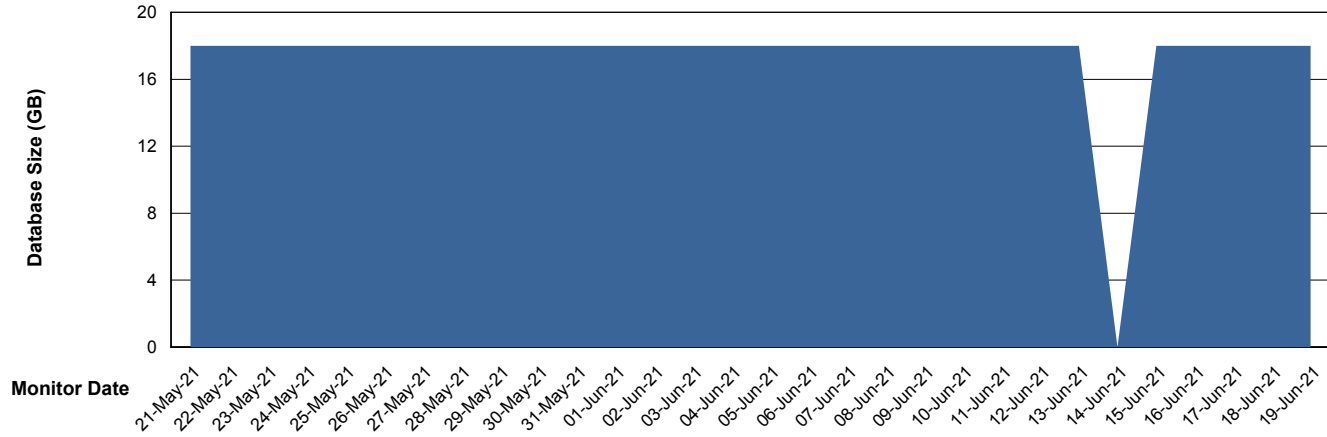

Weekly SLA Customer Report

Customer BCM_Production
Database ID 81

Database Performance BCMDB_ABS1 Production Database

Weekly SLA Customer Report

Customer BCM_Production
Database ID 81

Database Performance BCMDB_ABS1SB Standby Database

Weekly SLA Customer Report

Customer BCM_Production
 Database ID 81

DATABASE SIZE BCMDB_ABS1 Production Database

Database growth over last month

Database Tablespace BCMDB_ABS1 Production Database

Date	Tablespace Name	Filesize (Gb)	Usedsize (Gb)	Percentage free
19-Jun-21	ABSDATA	6	4	22
	INDX	10	8	15
18-Jun-21	ABSDATA	6	4	22
	INDX	10	8	15
17-Jun-21	ABSDATA	6	4	22
	INDX	10	8	15
16-Jun-21	ABSDATA	6	4	22
	INDX	10	8	15
15-Jun-21	ABSDATA	6	4	22
	INDX	10	8	16
13-Jun-21	ABSDATA	6	4	22
	INDX	10	8	16