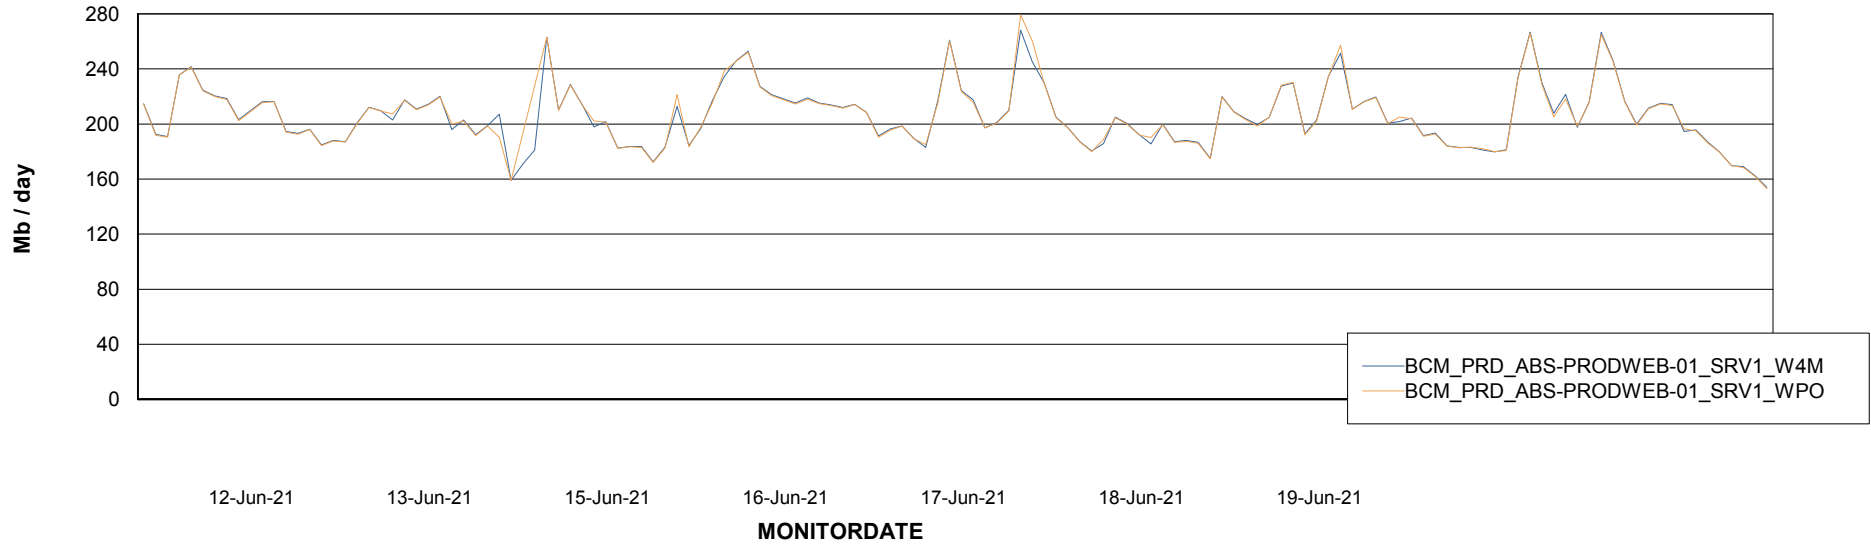

ABSSolute Application ReportServer Services

Avg memory used per ReportServer Service

Weekly SLA Customer Report

Customer BCM_Production
Database ID 81

ABSSolute Web Component Services

Avg memory used per ABS Web component