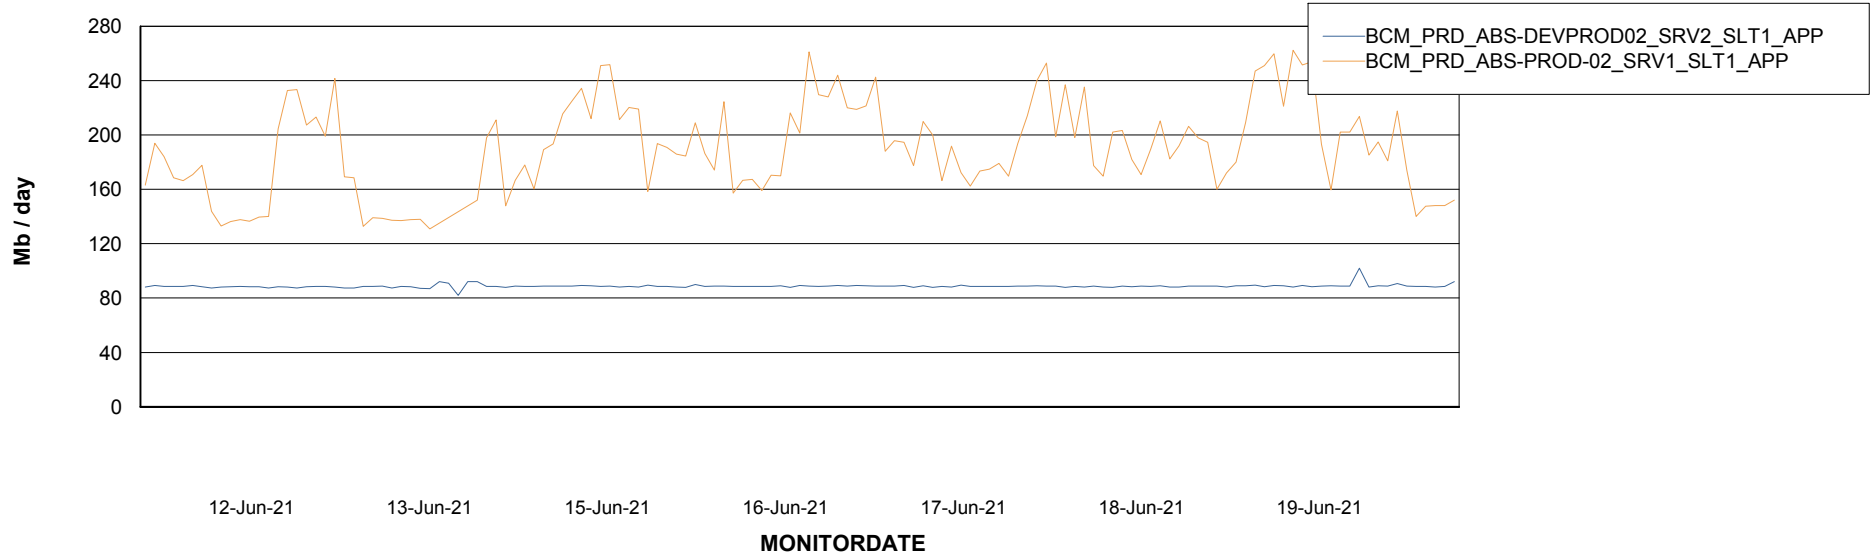

Weekly SLA Customer Report

Customer BCM_Production
 Database ID 81

DATABASE SIZE BCMDB_ABS1 Production Database

Database growth over last month

Database Tablespace BCMDB_ABS1 Production Database

Date	Tablespace Name	Filesize (Gb)	Usedsize (Gb)	Percentage free
19-Jun-21	ABSDATA	6	4	22
	INDX	10	8	15
18-Jun-21	ABSDATA	6	4	22
	INDX	10	8	15
17-Jun-21	ABSDATA	6	4	22
	INDX	10	8	15
16-Jun-21	ABSDATA	6	4	22
	INDX	10	8	15
15-Jun-21	ABSDATA	6	4	22
	INDX	10	8	16
13-Jun-21	ABSDATA	6	4	22
	INDX	10	8	16

Weekly SLA Customer Report

Customer BCM_Production
Database ID 81

ABSolute Application Server Services

Avg memory used per ABS Server Service

Avg users per day per ABS server

Weekly SLA Customer Report

Customer BCM_Production
Database ID 81