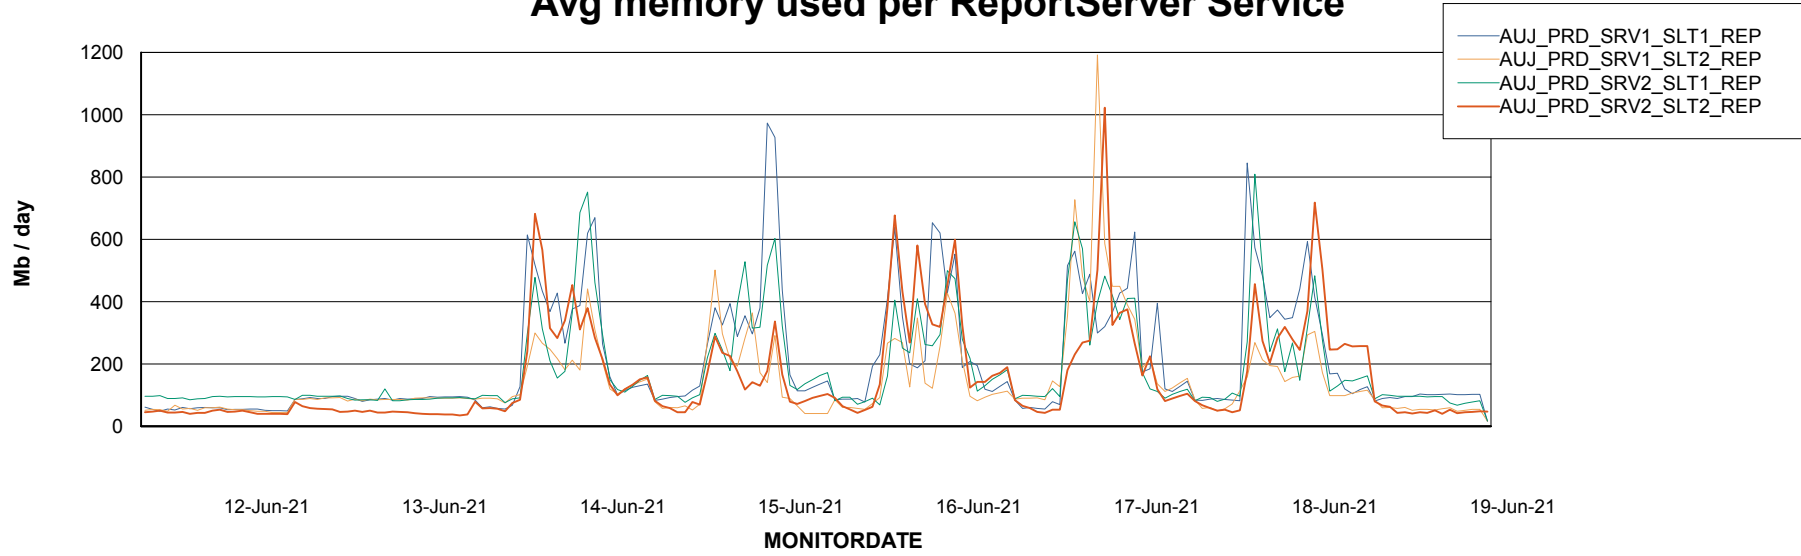

ABSSolute Application ReportServer Services

Avg memory used per ReportServer Service