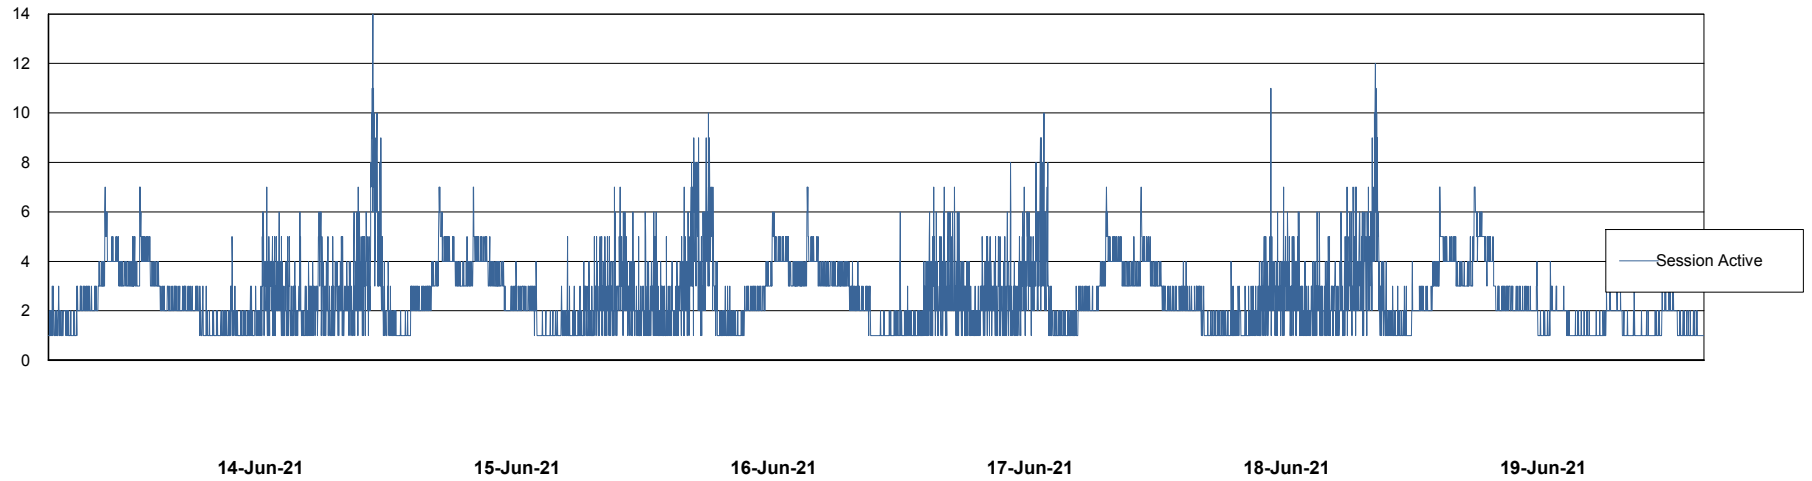

Database Performance AUJ_DB4_Primary