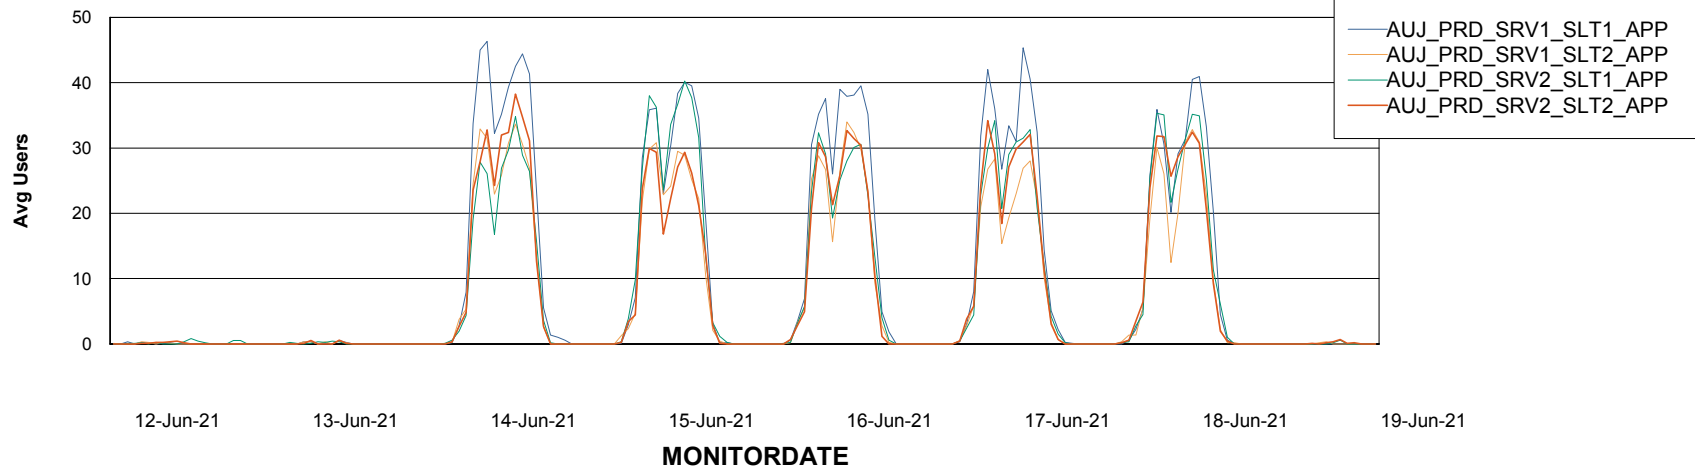

Avg users per day per ABS server