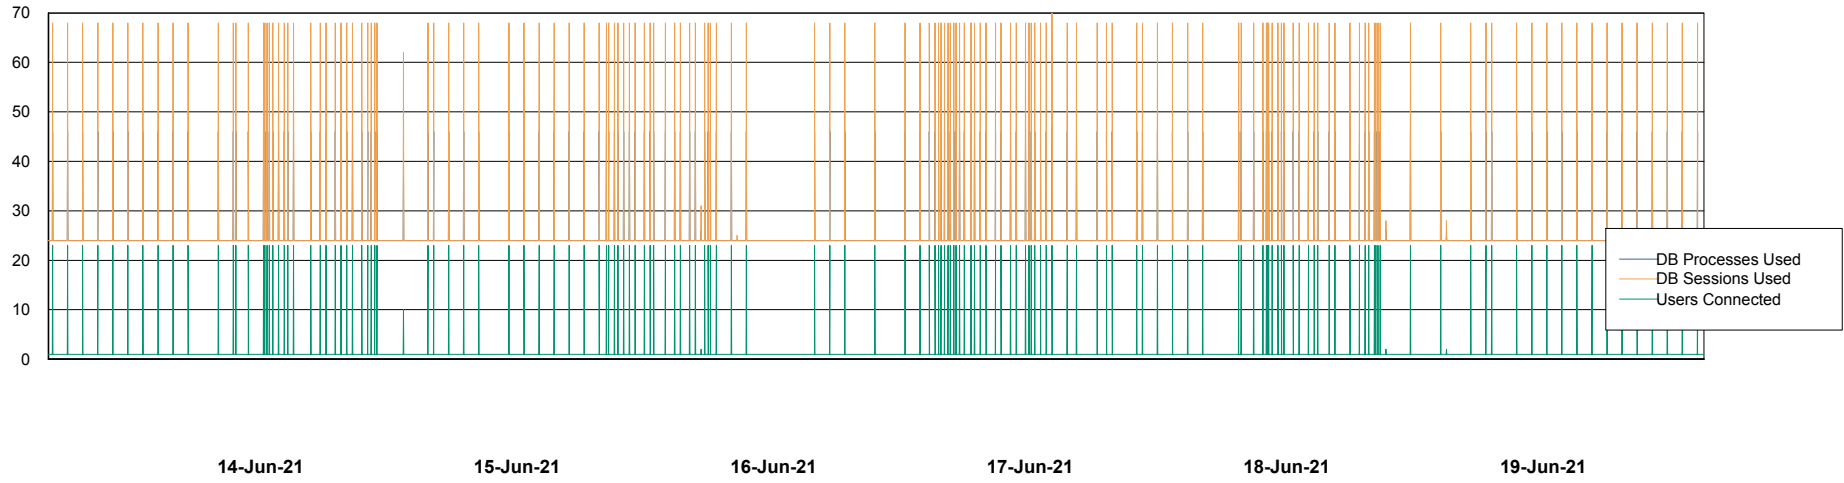

Database Performance AUJ_DB6_Standby2