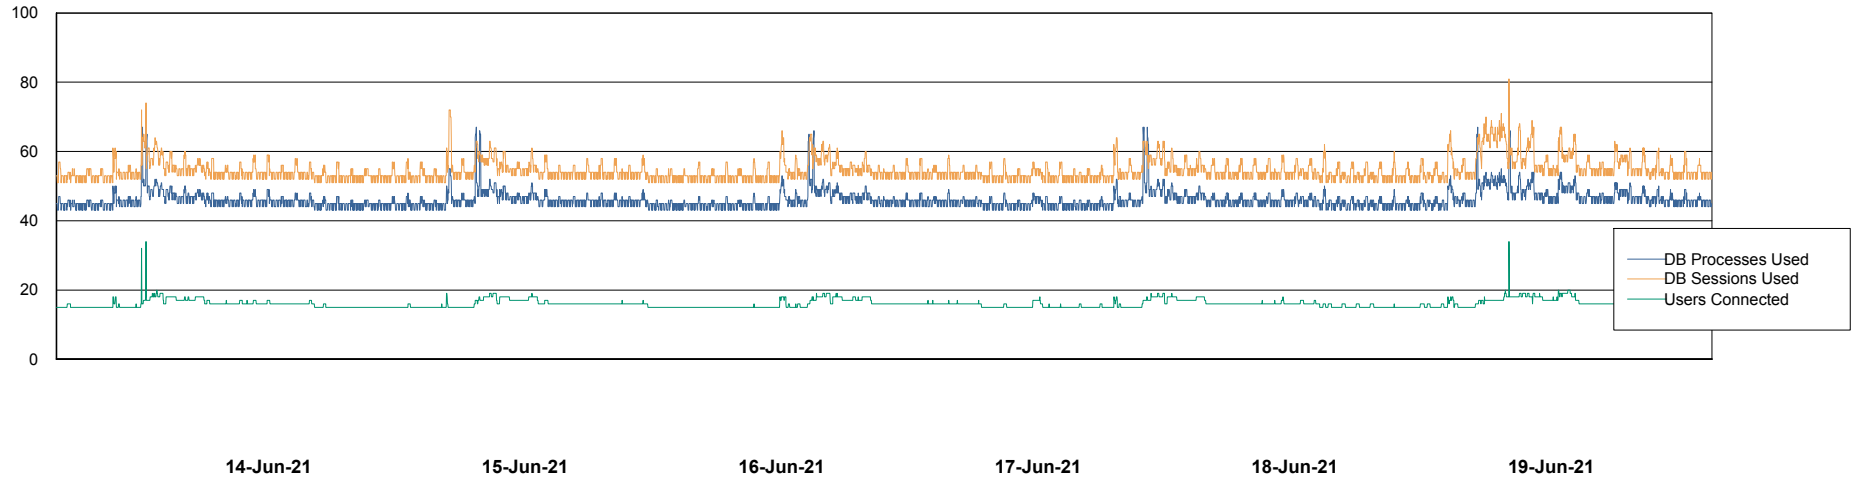

Database Performance AUJDB_BI