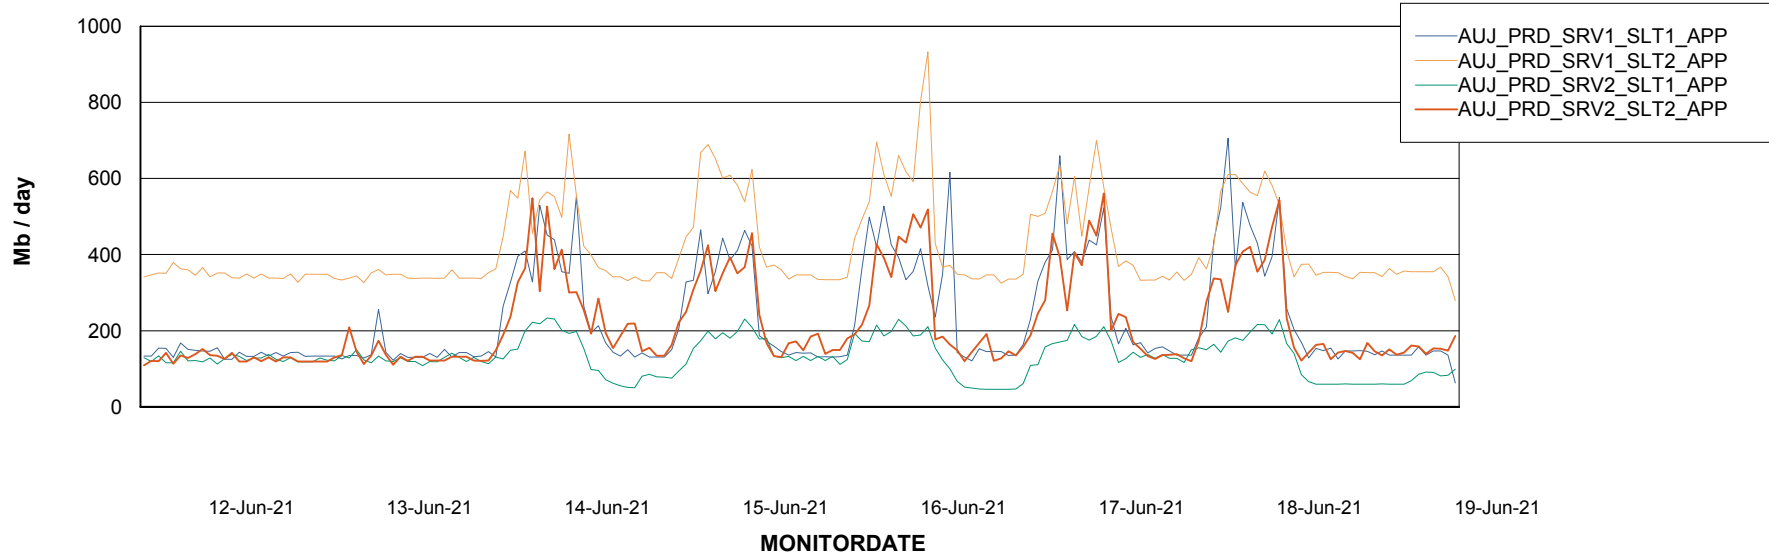

ABSSolute Application Server Services

Avg memory used per ABS Server Service