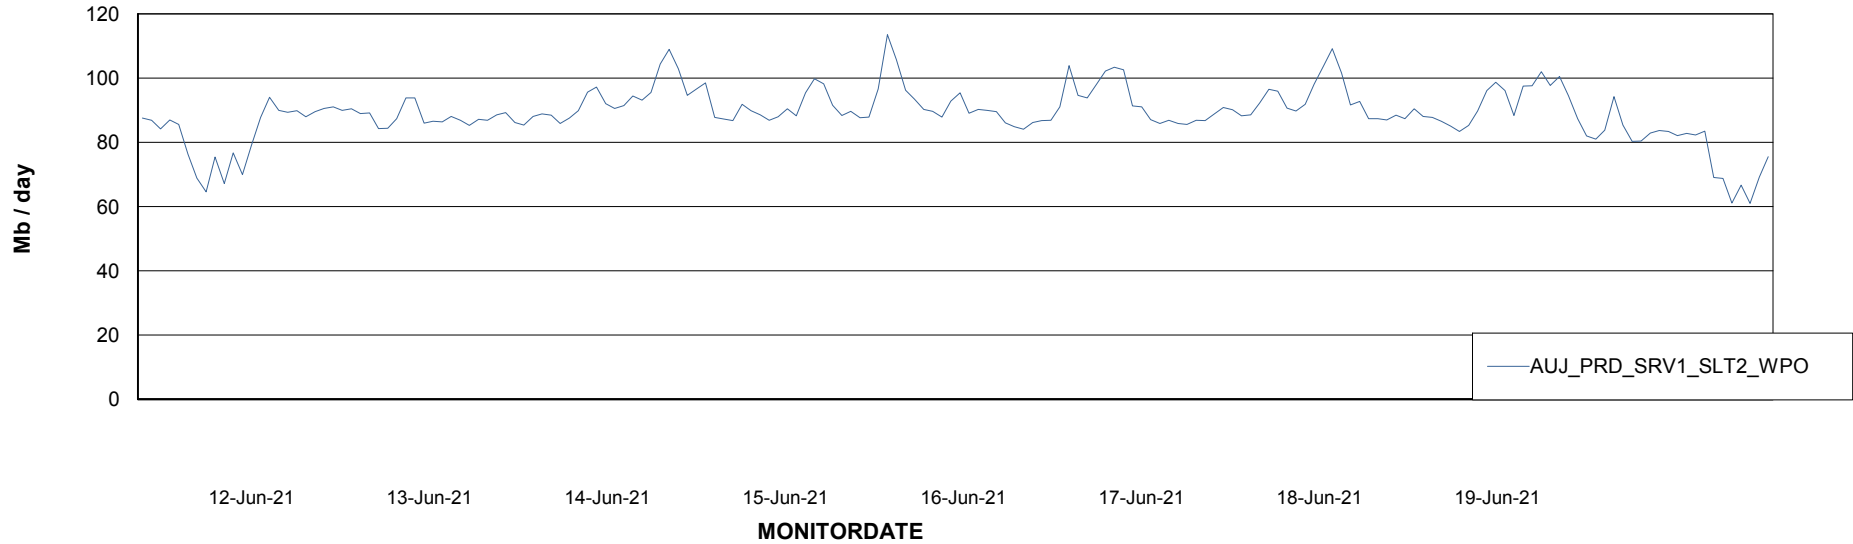

ABSSolute Web Component Services

Avg memory used per ABS Web component