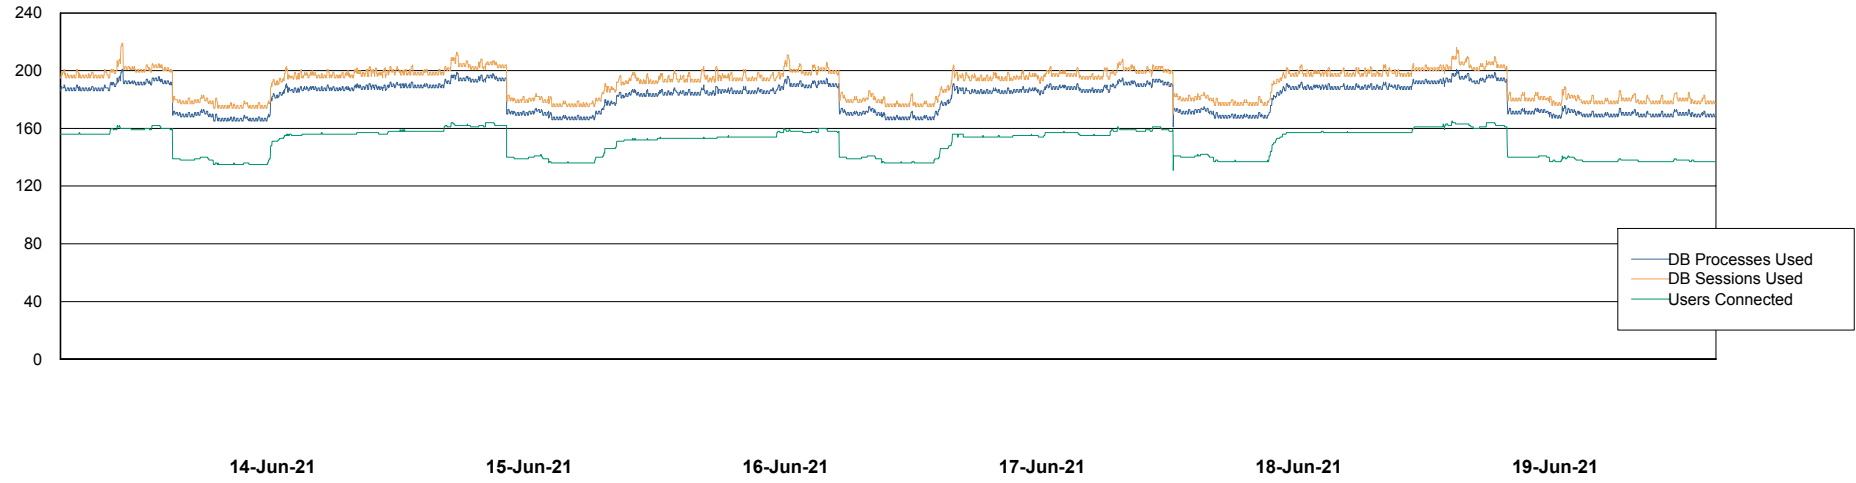

Database Performance AUJ_DB4_Primary