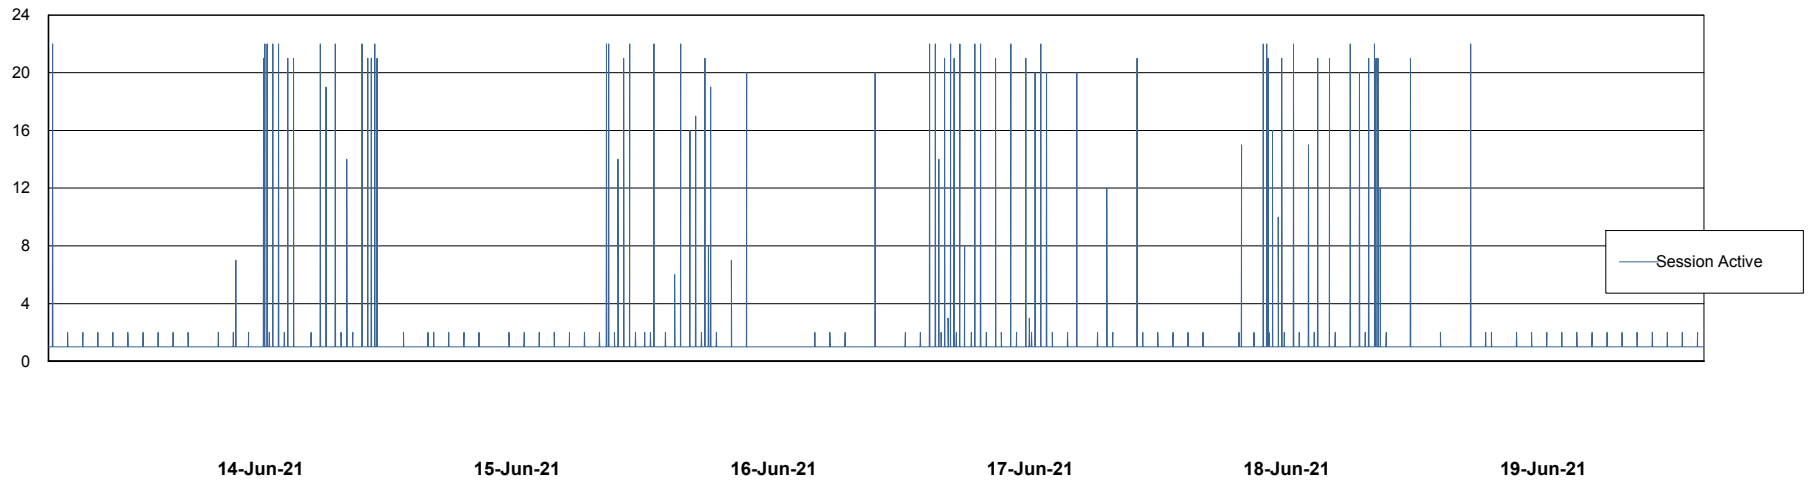

Database Performance AUJ_DB6_Standby2