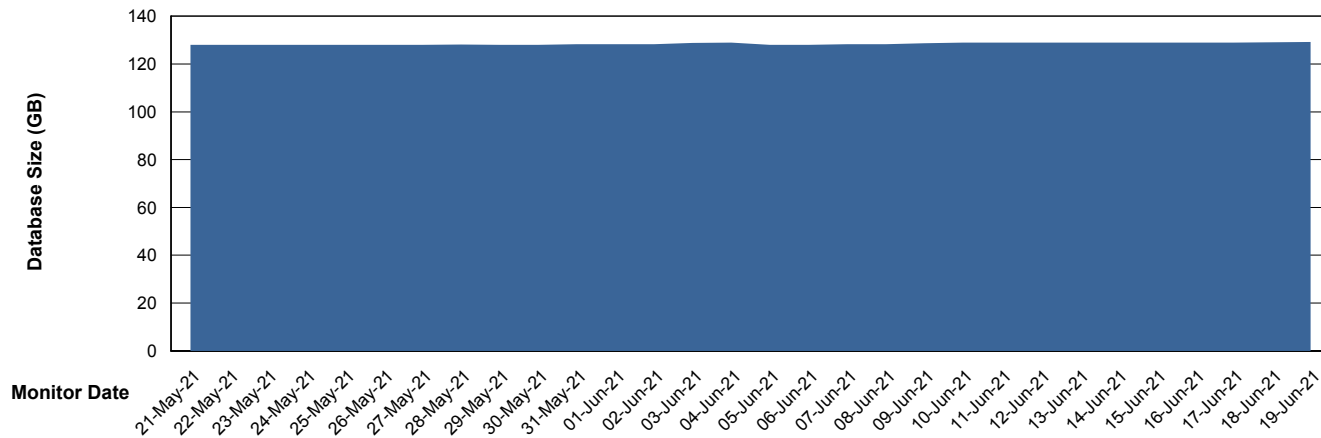

# Weekly SLA Customer Report

Customer AUJ\_Production  
Database ID 41

DATABASE SIZE AUJ\_DB4\_Primary

### Database growth over last month

DATABASE SIZE AUJDB\_BI

### Database growth over last month