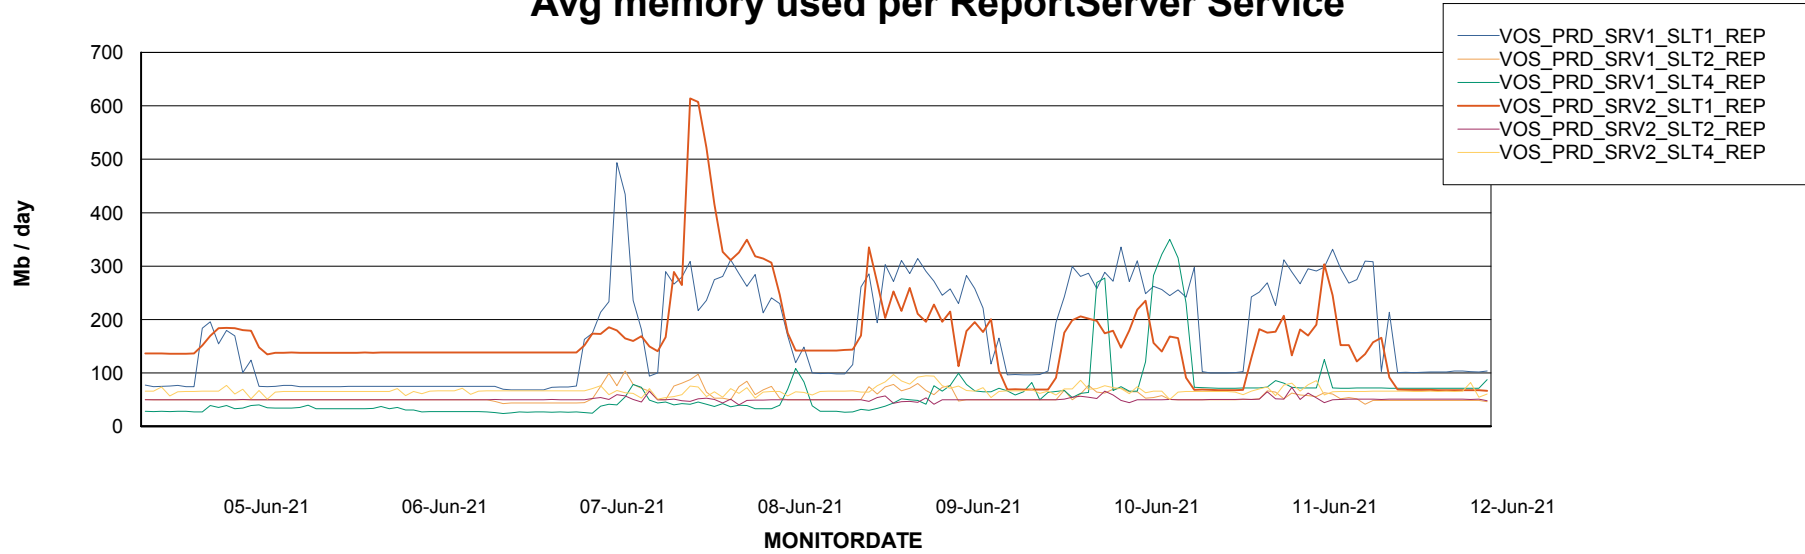

ABSSolute Application ReportServer Services

Avg memory used per ReportServer Service