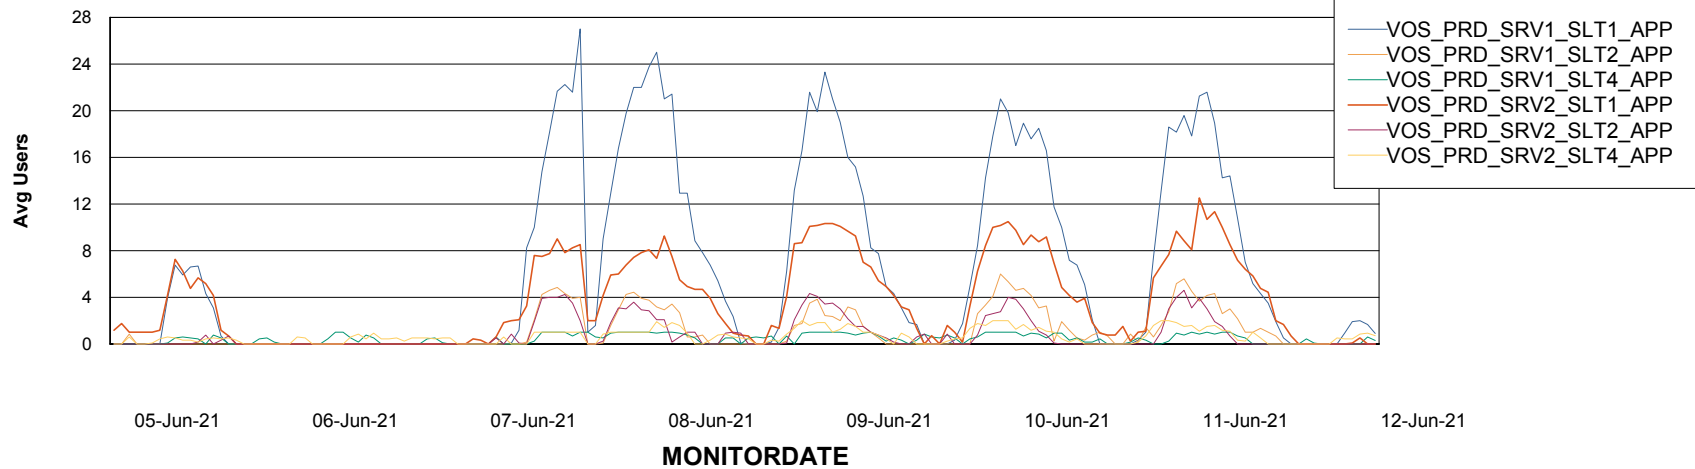

Weekly SLA Customer Report

Customer VOS_Production
Database ID 68

ABSSolute Application Server Services

Avg memory used per ABS Server Service

Avg users per day per ABS server

Weekly SLA Customer Report

Customer VOS_Production
Database ID 68