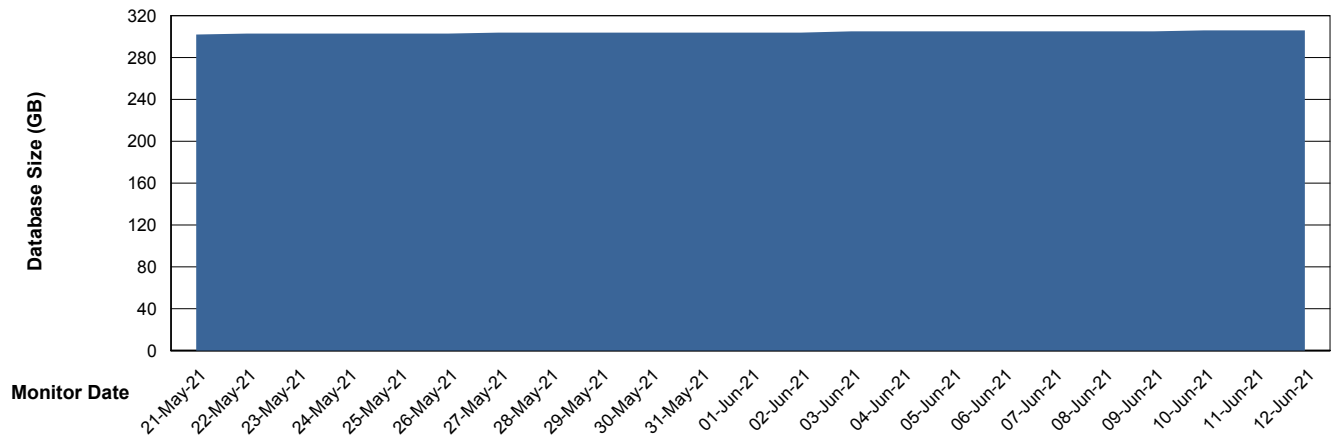

Weekly SLA Customer Report

Customer VOS_Production
 Database ID 68

Harddisk Usage VOS_PRD_ABSWEB2

	Free disk space on / (%)	Total disk space on / (Gb)	Used disk space on / (Gb)	Free disk space on /boot (%)	Total disk space on /boot (Gb)	Used disk space on /boot (Gb)
12-Jun-21	65	50	18	76	1	0
11-Jun-21	65	50	18	76	1	0
10-Jun-21	65	50	18	76	1	0
09-Jun-21	65	50	18	76	1	0
08-Jun-21	65	50	17	76	1	0
07-Jun-21	65	50	17	76	1	0
06-Jun-21	65	50	17	76	1	0

Database Performance VOSDB_Standby

Weekly SLA Customer Report

Customer VOS_Production
Database ID 68

DATABASE SIZE VOSDB_BI

Database growth over last month

DATABASE SIZE VOSDB_Production

Database growth over last month

Weekly SLA Customer Report

Customer VOS_Production
Database ID 68

Database Tablespace VOSDB_BI

Date	Tablespace Name	Filesize (Gb)	Usedsize (Gb)	Percentage free
12-Jun-21	ABSDATA	100	49	51
	INDX	96	71	26
11-Jun-21	ABSDATA	100	49	51
	INDX	96	71	26
10-Jun-21	ABSDATA	100	49	51
	INDX	96	71	26
09-Jun-21	ABSDATA	100	49	51
	INDX	96	71	26
08-Jun-21	ABSDATA	100	49	51
	INDX	96	71	26
07-Jun-21	ABSDATA	100	49	51
	INDX	96	71	26
06-Jun-21	ABSDATA	100	49	51
	INDX	96	71	26