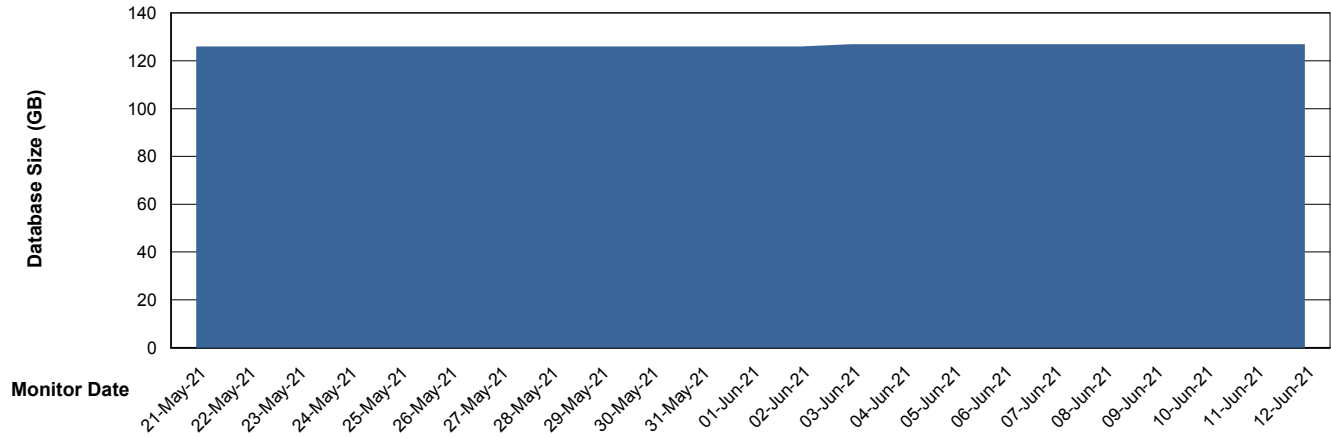

Weekly SLA Customer Report

Customer VOS_Production
 Database ID 68

Harddisk Usage VOS_PRD_ABSWEB2

	Free disk space on / (%)	Total disk space on / (Gb)	Used disk space on / (Gb)	Free disk space on /boot (%)	Total disk space on /boot (Gb)	Used disk space on /boot (Gb)
12-Jun-21	65	50	18	76	1	0
11-Jun-21	65	50	18	76	1	0
10-Jun-21	65	50	18	76	1	0
09-Jun-21	65	50	18	76	1	0
08-Jun-21	65	50	17	76	1	0
07-Jun-21	65	50	17	76	1	0
06-Jun-21	65	50	17	76	1	0

Database Performance VOSDB_Standby

Weekly SLA Customer Report

Customer VOS_Production
Database ID 68

DATABASE SIZE VOSDB_BI

Database growth over last month

DATABASE SIZE VOSDB_Production

Database growth over last month

Weekly SLA Customer Report

Customer VOS_Production
Database ID 68

Database Tablespace VOSDB_BI

Date	Tablespace Name	Filesize (Gb)	Usedsize (Gb)	Percentage free
12-Jun-21	ABSDATA	100	49	51
	INDX	96	71	26
11-Jun-21	ABSDATA	100	49	51
	INDX	96	71	26
10-Jun-21	ABSDATA	100	49	51
	INDX	96	71	26
09-Jun-21	ABSDATA	100	49	51
	INDX	96	71	26
08-Jun-21	ABSDATA	100	49	51
	INDX	96	71	26
07-Jun-21	ABSDATA	100	49	51
	INDX	96	71	26
06-Jun-21	ABSDATA	100	49	51
	INDX	96	71	26