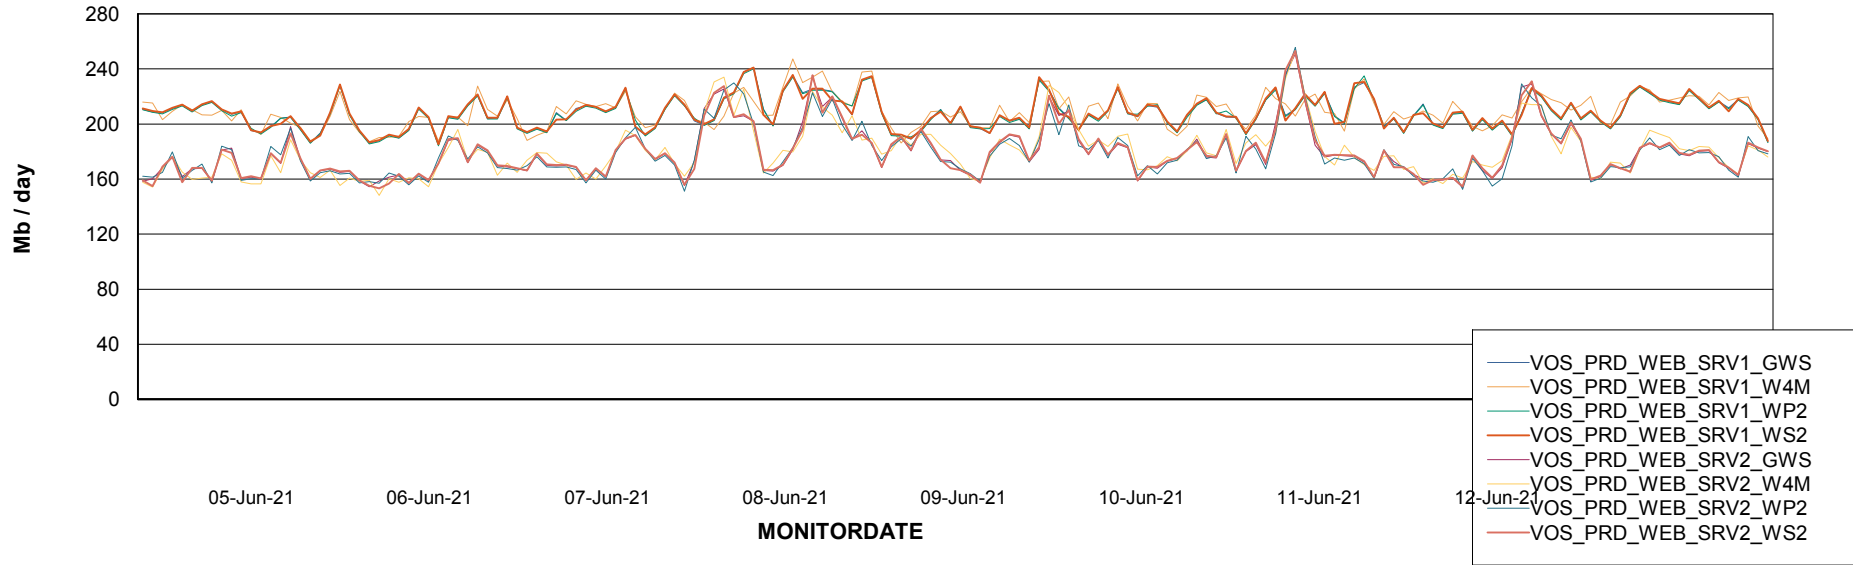

ABSSolute Application ReportServer Services

Avg memory used per ReportServer Service

Weekly SLA Customer Report

Customer VOS_Production
Database ID 68

ABSSolute Web Component Services

Avg memory used per ABS Web component