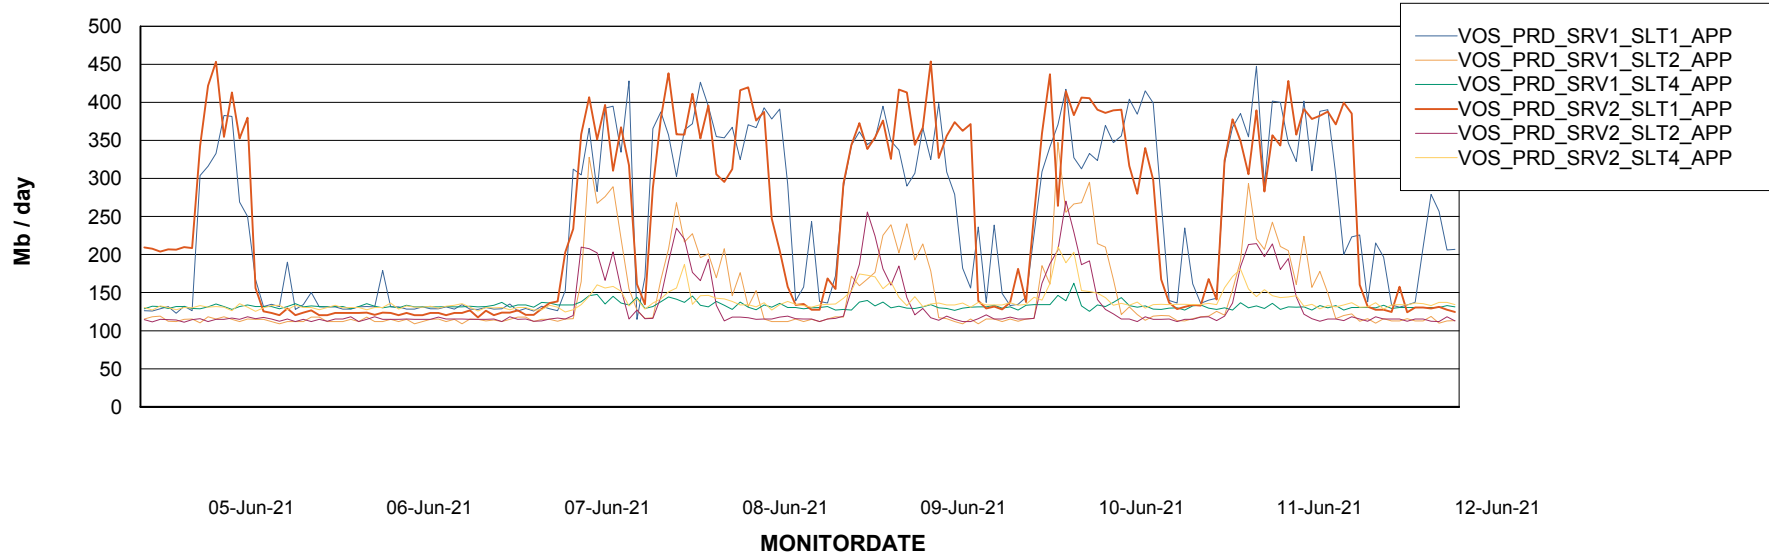

Weekly SLA Customer Report

Customer VOS_Production
 Database ID 68

Database Tablespace VOSDB_Production

Date	Tablespace Name	Filesize (Gb)	Usedsize (Gb)	Percentage free
12-Jun-21	ABSDATA	109	86	21
	INDX	224	188	16
11-Jun-21	ABSDATA	109	86	21
	INDX	224	188	16
10-Jun-21	ABSDATA	109	86	21
	INDX	224	188	16
09-Jun-21	ABSDATA	109	86	21
	INDX	224	188	16
08-Jun-21	ABSDATA	109	86	21
	INDX	224	188	16
07-Jun-21	ABSDATA	102	86	16
	INDX	224	188	16
06-Jun-21	ABSDATA	102	86	16
	INDX	224	188	16

Weekly SLA Customer Report

Customer VOS_Production
Database ID 68

ABSSolute Application Server Services

Avg memory used per ABS Server Service

Avg users per day per ABS server

Weekly SLA Customer Report

Customer VOS_Production
Database ID 68