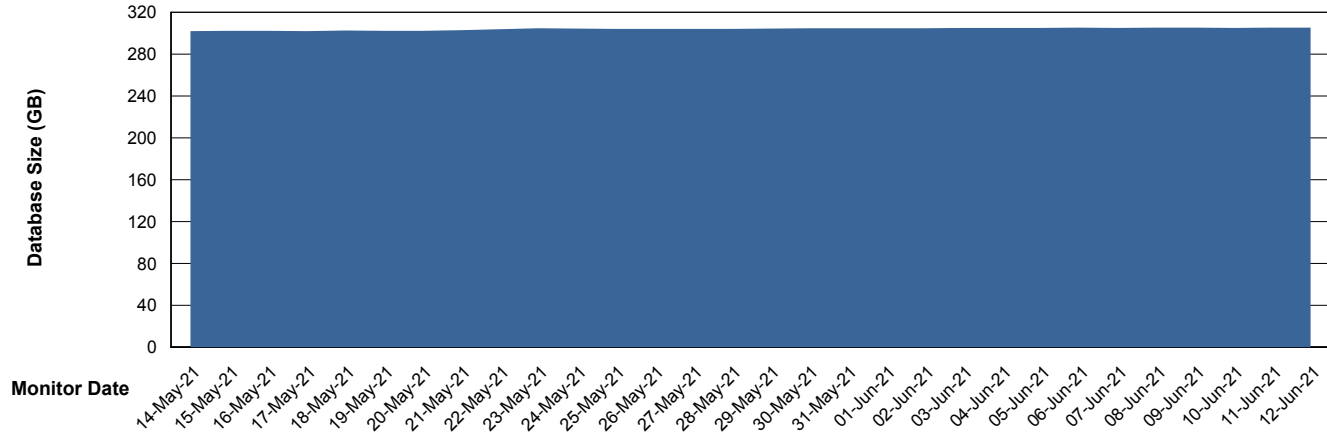

Weekly SLA Customer Report

Customer STK_Production
Database ID 82

Database Performance STKDB_ABS1 Production Database

Weekly SLA Customer Report

Customer STK_Production
Database ID 82

Database Performance STKDB_ABS1SB Standby Database

Weekly SLA Customer Report

Customer STK_Production
 Database ID 82

DATABASE SIZE STKDB_ABS1 Production Database

Database growth over last month

Database Tablespace STKDB_ABS1 Production Database

Date	Tablespace Name	Filesize (Gb)	Usedsize (Gb)	Percentage free
12-Jun-21	ABSDATA	177	124	30
	INDX	206	174	16
11-Jun-21	ABSDATA	177	124	30
	INDX	206	174	16
10-Jun-21	ABSDATA	177	124	30
	INDX	206	174	16
09-Jun-21	ABSDATA	177	124	30
	INDX	206	174	16
08-Jun-21	ABSDATA	177	124	30
	INDX	206	174	16
07-Jun-21	ABSDATA	177	124	30
	INDX	206	174	16
06-Jun-21	ABSDATA	177	124	30
	INDX	206	174	16