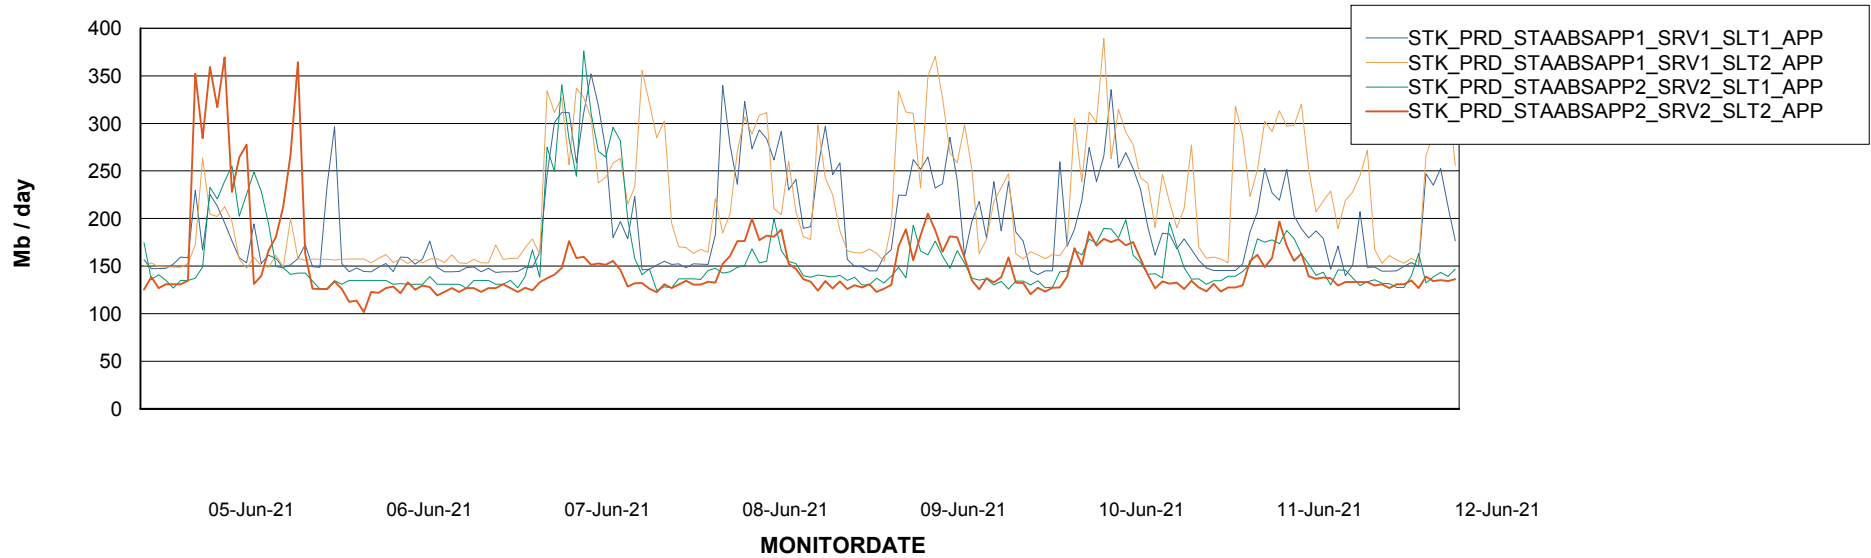

ABSSolute Application Server Services

Avg memory used per ABS Server Service