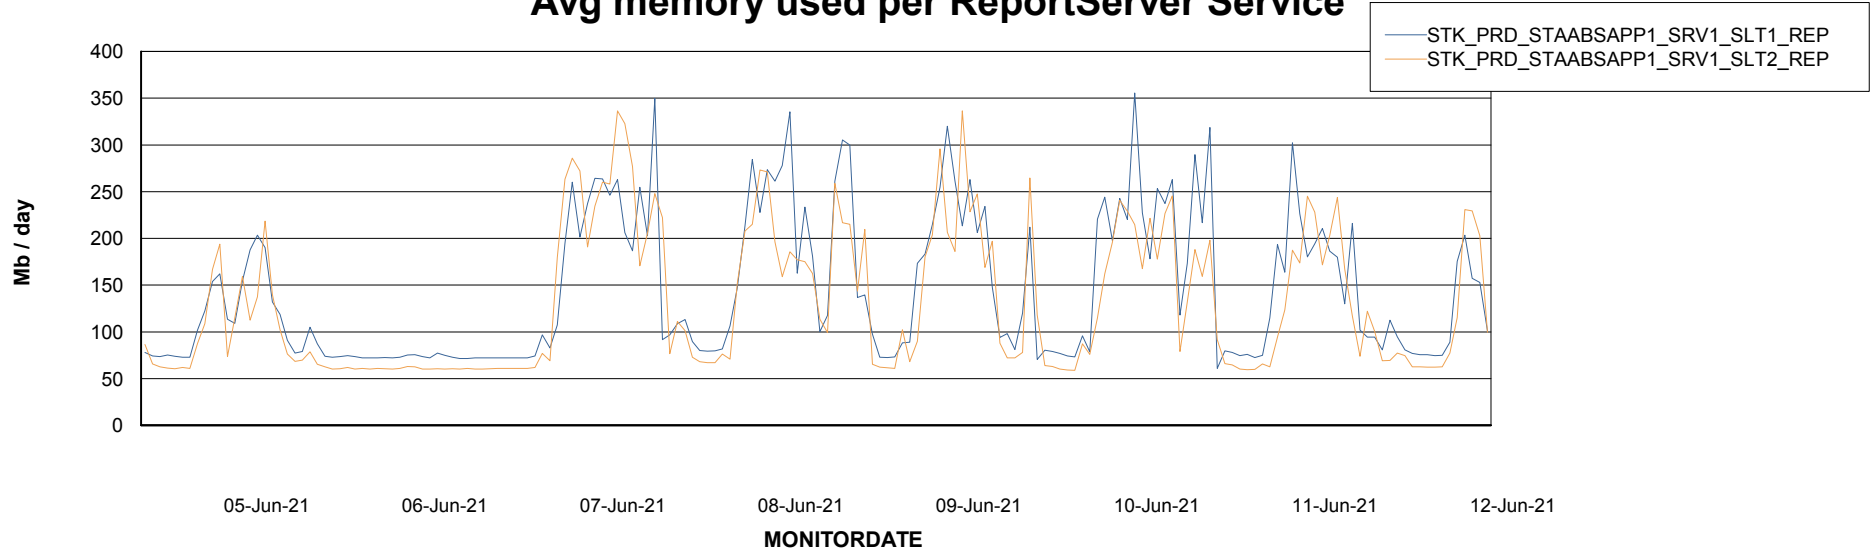

Avg memory used per ABS Server Service

Avg users per day per ABS server

Weekly SLA Customer Report

Customer STK_Production
Database ID 82

ABSSolute Application ReportServer Services

Avg memory used per ReportServer Service