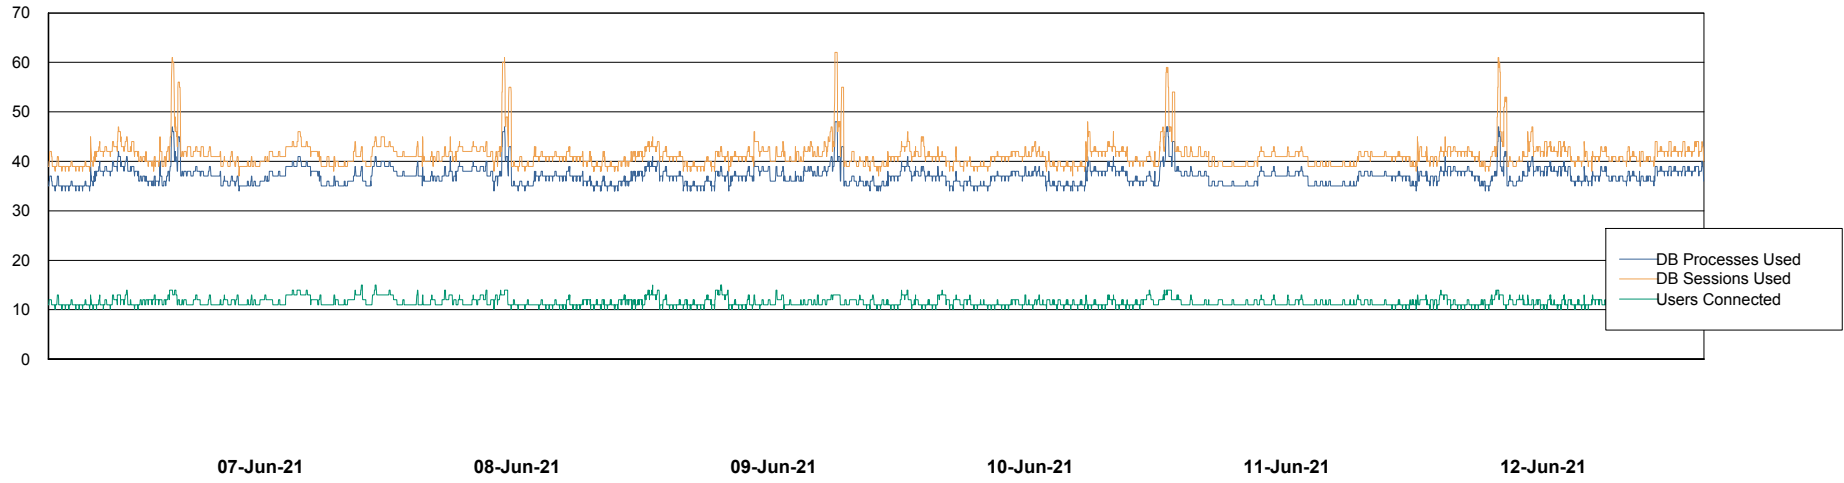

Database Performance SPODB_BI