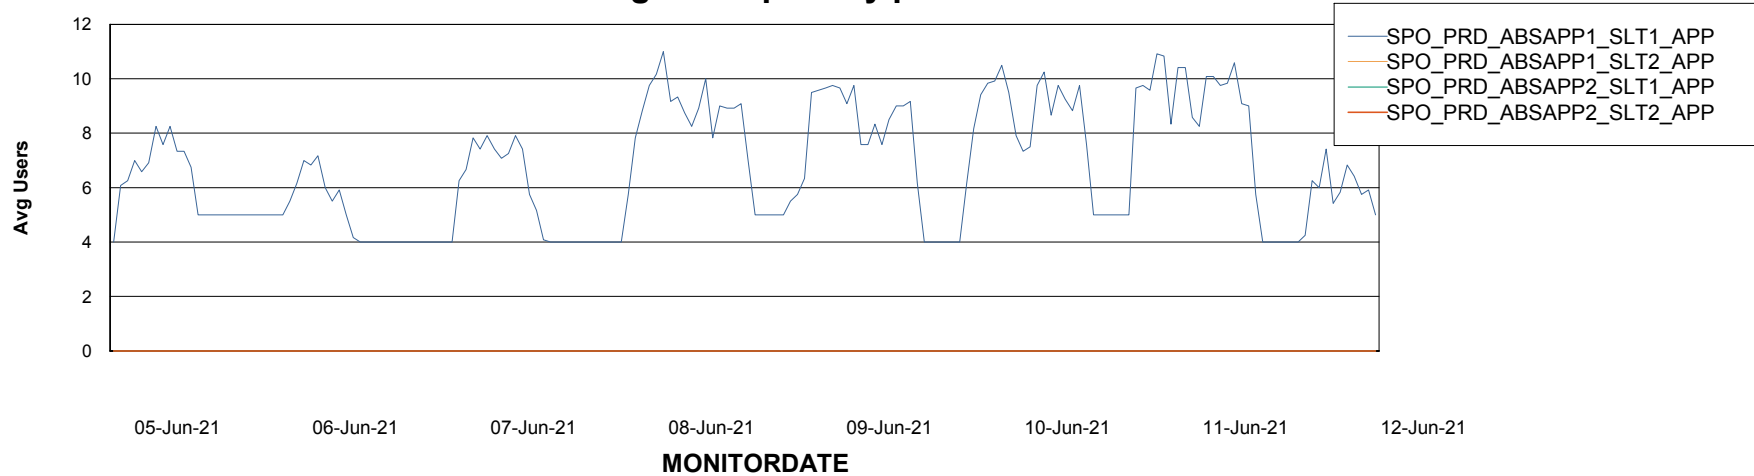

Avg users per day per ABS server