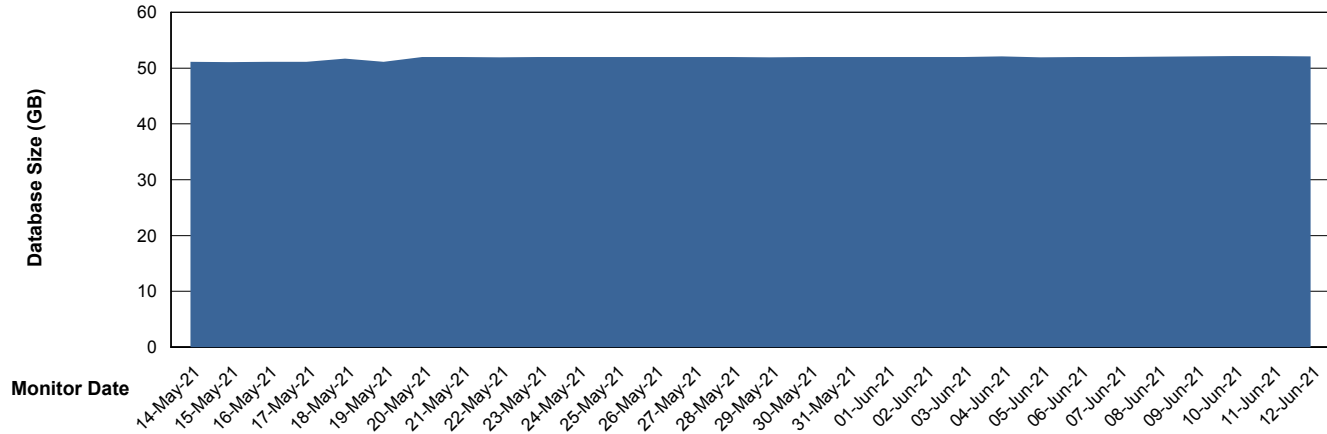

Weekly SLA Customer Report

Customer SPO_Production Silver
Database ID 57

Database Performance SPODB_BI

Weekly SLA Customer Report

Customer SPO_Production Silver
Database ID 57

Database Performance SPODB_Production

Weekly SLA Customer Report

Customer SPO_Production Silver
Database ID 57

Database Performance SPODB_Standby

Weekly SLA Customer Report

Customer SPO_Production Silver
Database ID 57

DATABASE SIZE SPODB_BI

Database growth over last month

DATABASE SIZE SPODB_Production

Database growth over last month

Weekly SLA Customer Report

Customer SPO_Production Silver
Database ID 57

Database Tablespace	SPODB_BI
---------------------	----------

Date	Tablespace Name	Filesize (Gb)	Usedsize (Gb)	Percentage free
12-Jun-21	ABSDATA	28	22	21
	INDX	35	29	17
11-Jun-21	ABSDATA	28	22	21
	INDX	35	29	17
10-Jun-21	ABSDATA	28	22	21
	INDX	35	29	17
09-Jun-21	ABSDATA	28	22	21
	INDX	35	29	17
08-Jun-21	ABSDATA	28	22	21
	INDX	35	29	17
07-Jun-21	ABSDATA	28	22	21
	INDX	35	29	17
06-Jun-21	ABSDATA	28	22	21
	INDX	35	29	17