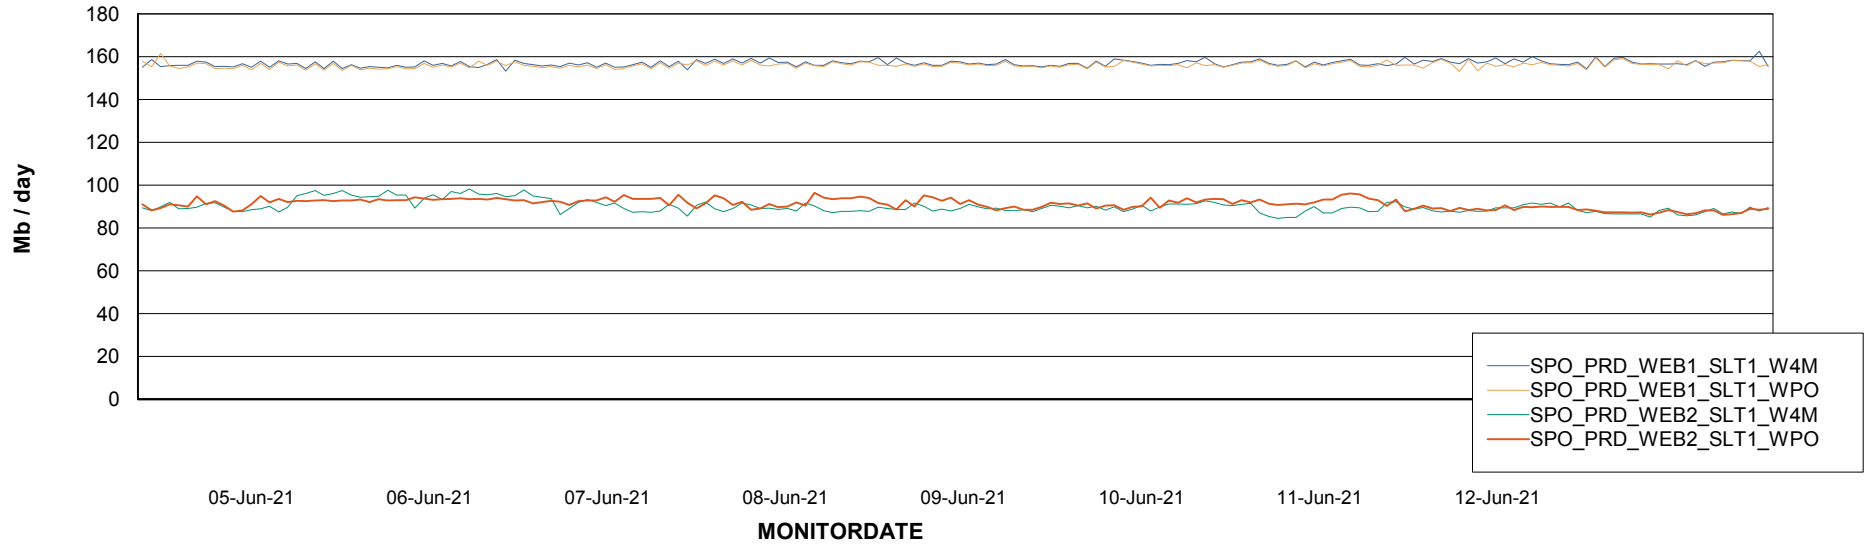

ABSSolute Web Component Services

Avg memory used per ABS Web component