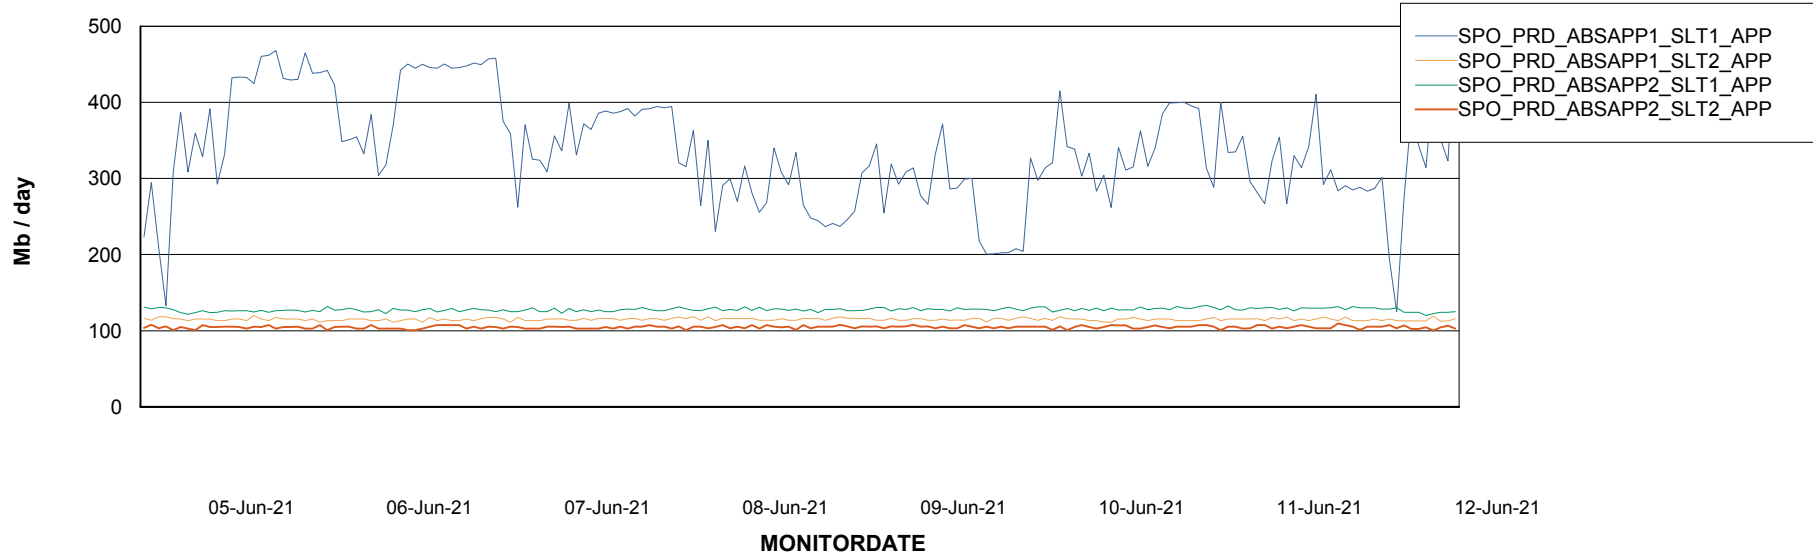

Weekly SLA Customer Report

Customer SPO_Production Silver
 Database ID 57

Database Tablespace SPODB_Production

Date	Tablespace Name	Filesize (Gb)	Usedsize (Gb)	Percentage free
12-Jun-21	ABSDATA	44	37	16
	INDX	73	60	18
11-Jun-21	ABSDATA	44	37	16
	INDX	73	60	18
10-Jun-21	ABSDATA	44	37	16
	INDX	73	60	18
09-Jun-21	ABSDATA	44	37	16
	INDX	73	60	18
08-Jun-21	ABSDATA	44	37	16
	INDX	73	60	18
07-Jun-21	ABSDATA	44	37	16
	INDX	73	60	18
06-Jun-21	ABSDATA	44	37	16
	INDX	73	60	18

Standby Database Health SPO_Production Silver

Recovery lag for last 7 days

Weekly SLA Customer Report

Customer SPO_Production Silver
Database ID 57

ABSSolute Application Server Services

Avg memory used per ABS Server Service

Avg users per day per ABS server

Weekly SLA Customer Report

Customer SPO_Production Silver
Database ID 57

ABSSolute Application ReportServer Services

Avg memory used per ReportServer Service

Weekly SLA Customer Report