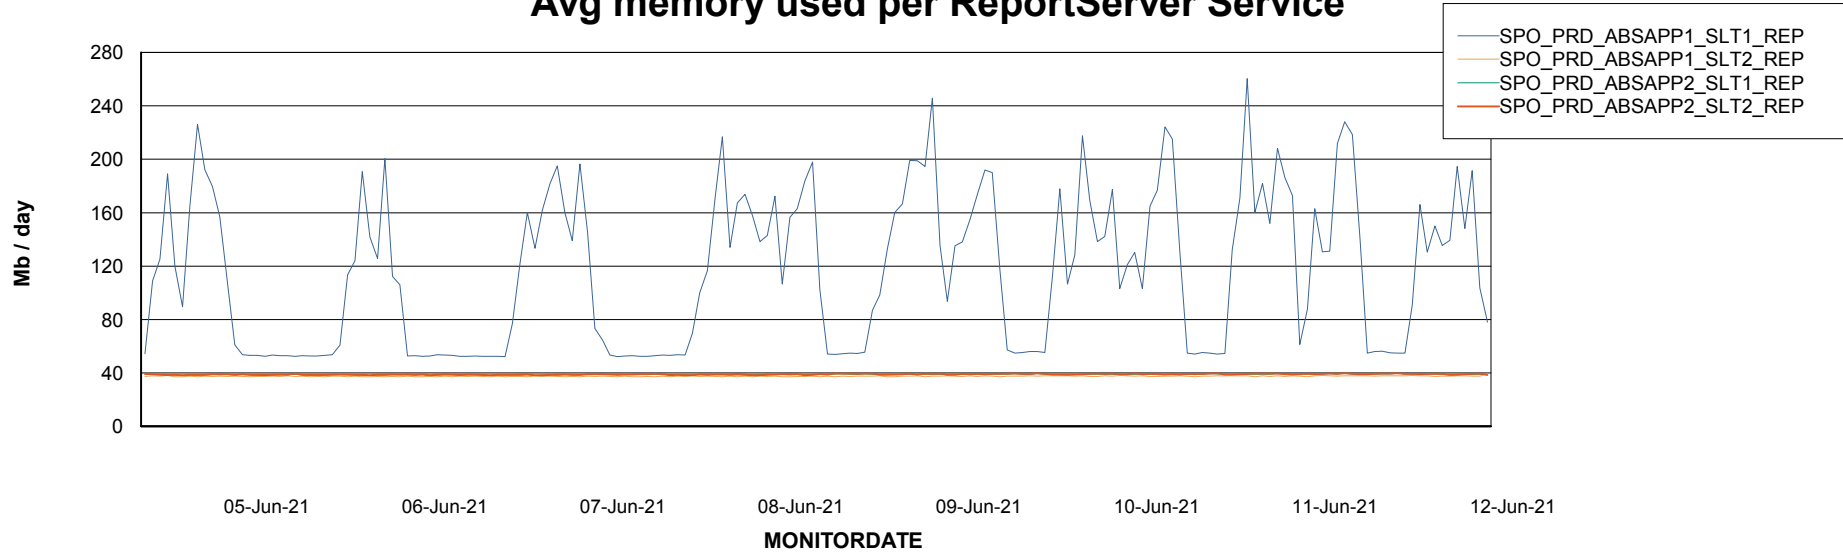

Avg users per day per ABS server

Weekly SLA Customer Report

Customer SPO_Production Silver
Database ID 57

ABSSolute Application ReportServer Services

Avg memory used per ReportServer Service

Weekly SLA Customer Report