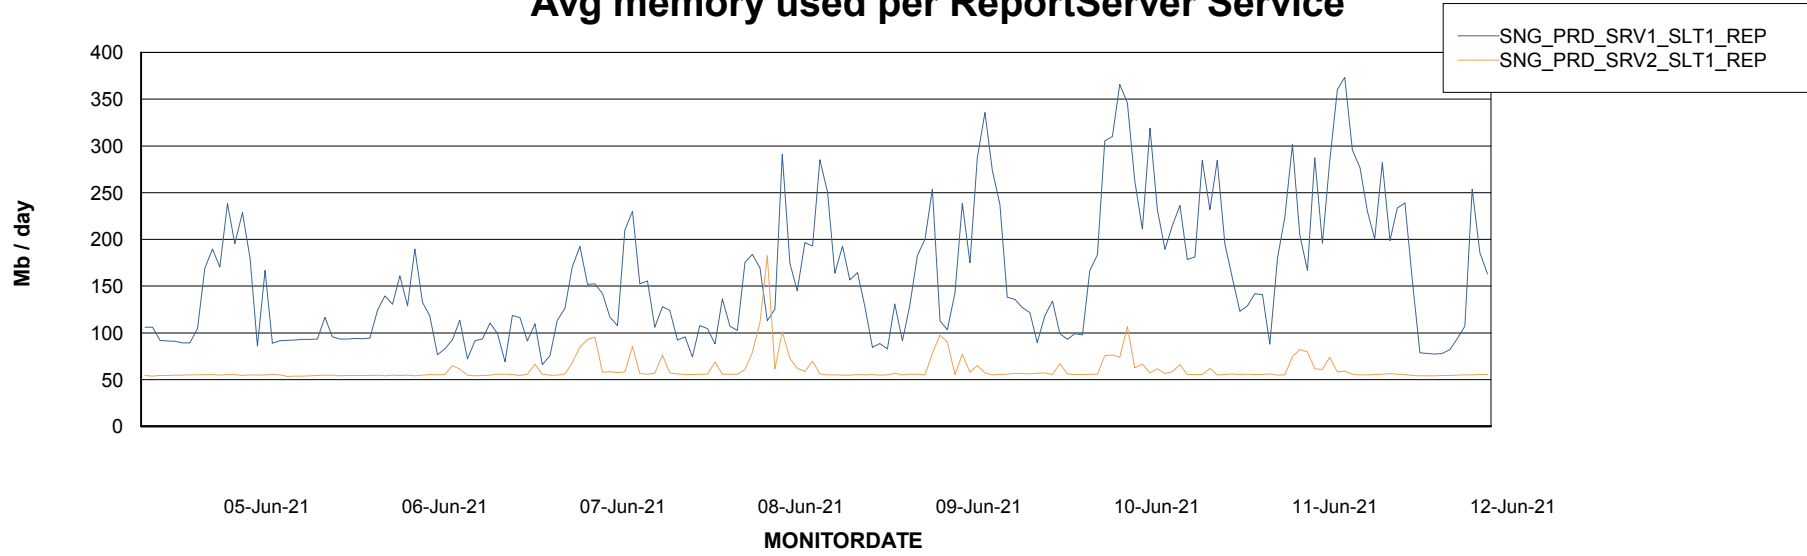

ABSSolute Application ReportServer Services

Avg memory used per ReportServer Service