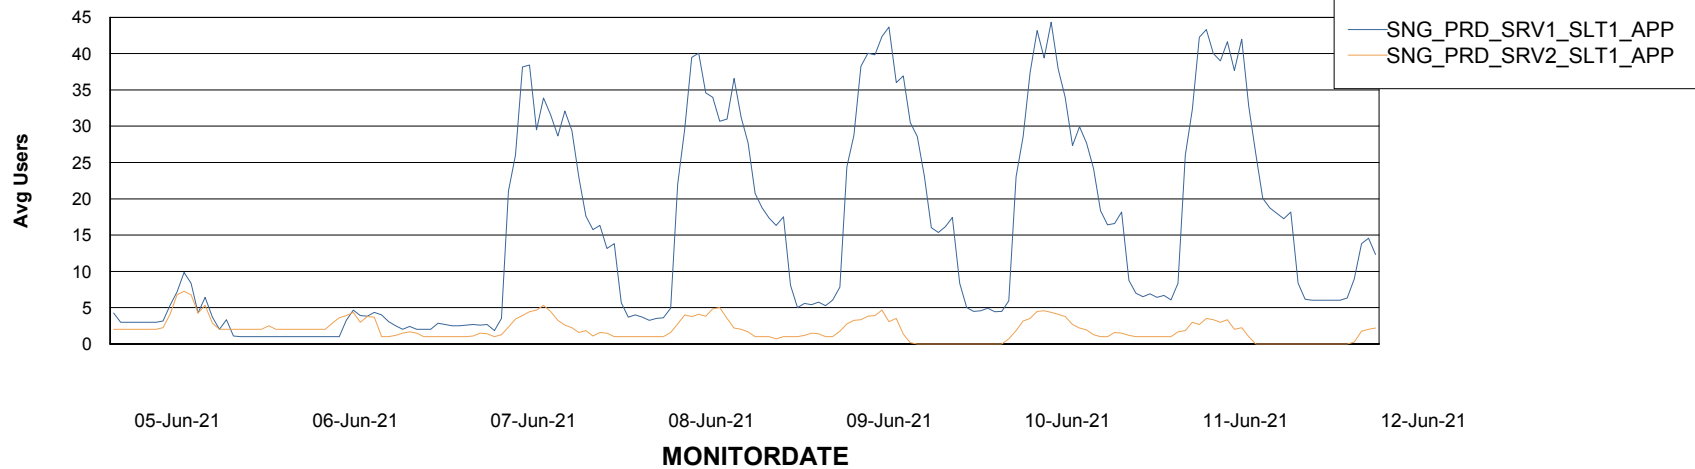

Database Tablespace SNGDB_Production

Date	Tablespace Name	Filesize (Gb)	Usedsize (Gb)	Percentage free
12-Jun-21	ABSDATA	33	28	15
	INDX	84	71	15
11-Jun-21	ABSDATA	33	28	15
	INDX	84	71	15
10-Jun-21	ABSDATA	33	28	15
	INDX	84	71	15
09-Jun-21	ABSDATA	33	28	15
	INDX	84	71	15
08-Jun-21	ABSDATA	33	28	15
	INDX	84	70	17
07-Jun-21	ABSDATA	33	28	15
	INDX	84	70	17
06-Jun-21	ABSDATA	33	28	15
	INDX	84	70	17

Weekly SLA Customer Report

Customer SNG_Production
Database ID 70

ABSSolute Application Server Services

Avg memory used per ABS Server Service

Avg users per day per ABS server

Weekly SLA Customer Report

Customer SNG_Production
Database ID 70