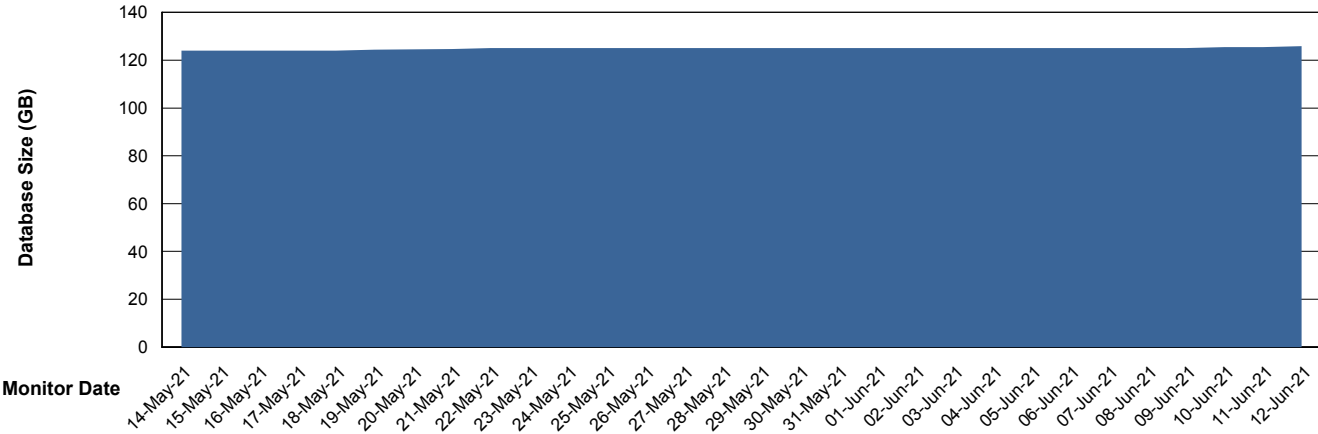

Weekly SLA Customer Report

Customer SNG_Production
Database ID 70

Database Performance SNGDB_Production

Weekly SLA Customer Report

Customer SNG_Production
 Database ID 70

DATABASE SIZE SNGDB_Production

Database growth over last month

Database Tablespace SNGDB_Production

Date	Tablespace Name	Filesize (Gb)	Usedsize (Gb)	Percentage free
12-Jun-21	ABSDATA	33	28	15
	INDX	84	71	15
11-Jun-21	ABSDATA	33	28	15
	INDX	84	71	15
10-Jun-21	ABSDATA	33	28	15
	INDX	84	71	15
09-Jun-21	ABSDATA	33	28	15
	INDX	84	71	15
08-Jun-21	ABSDATA	33	28	15
	INDX	84	70	17
07-Jun-21	ABSDATA	33	28	15
	INDX	84	70	17
06-Jun-21	ABSDATA	33	28	15
	INDX	84	70	17