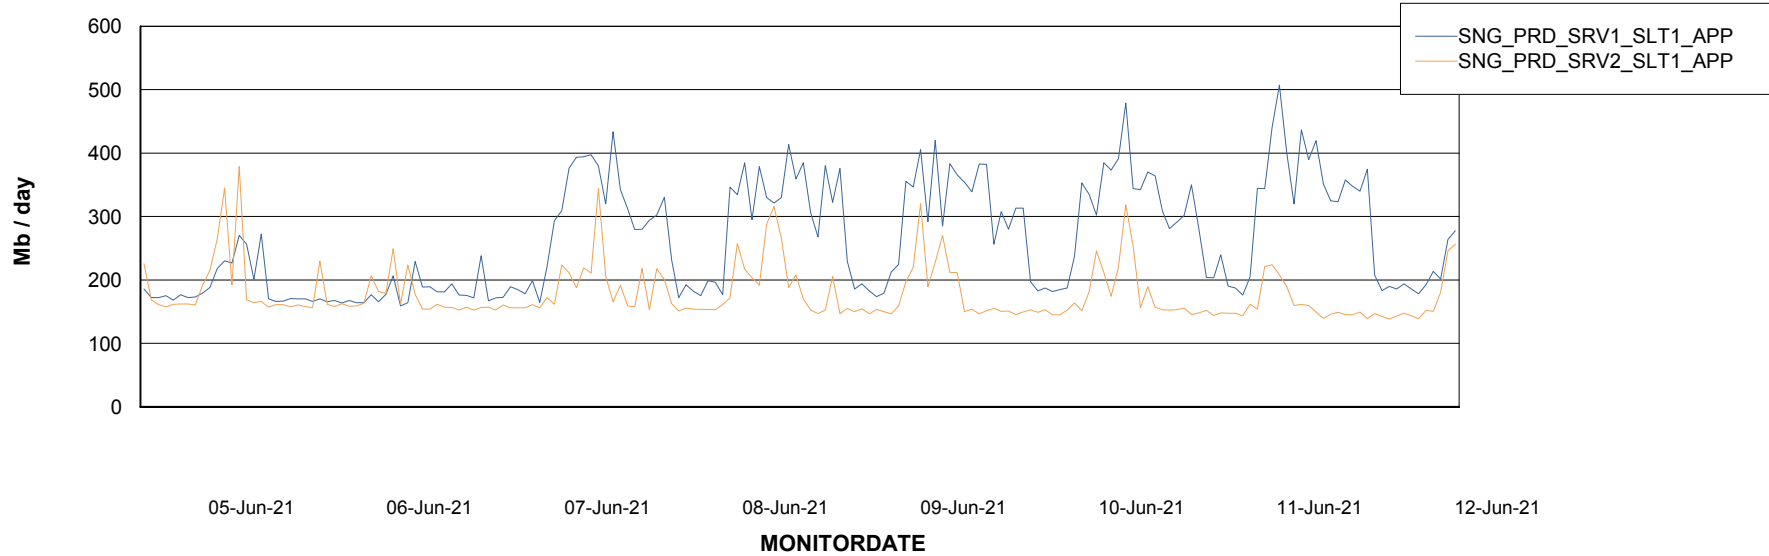

Weekly SLA Customer Report

Customer SNG_Production
Database ID 70

Database Performance SNGDB_Production

Weekly SLA Customer Report

Customer SNG_Production
 Database ID 70

DATABASE SIZE SNGDB_Production

Database growth over last month

Database Tablespace SNGDB_Production

Date	Tablespace Name	Filesize (Gb)	Usedsize (Gb)	Percentage free
12-Jun-21	ABSDATA	33	28	15
	INDX	84	71	15
11-Jun-21	ABSDATA	33	28	15
	INDX	84	71	15
10-Jun-21	ABSDATA	33	28	15
	INDX	84	71	15
09-Jun-21	ABSDATA	33	28	15
	INDX	84	71	15
08-Jun-21	ABSDATA	33	28	15
	INDX	84	70	17
07-Jun-21	ABSDATA	33	28	15
	INDX	84	70	17
06-Jun-21	ABSDATA	33	28	15
	INDX	84	70	17

Weekly SLA Customer Report

Customer SNG_Production
Database ID 70

ABSSolute Application Server Services

Avg memory used per ABS Server Service

Avg users per day per ABS server

Weekly SLA Customer Report

Customer SNG_Production
Database ID 70