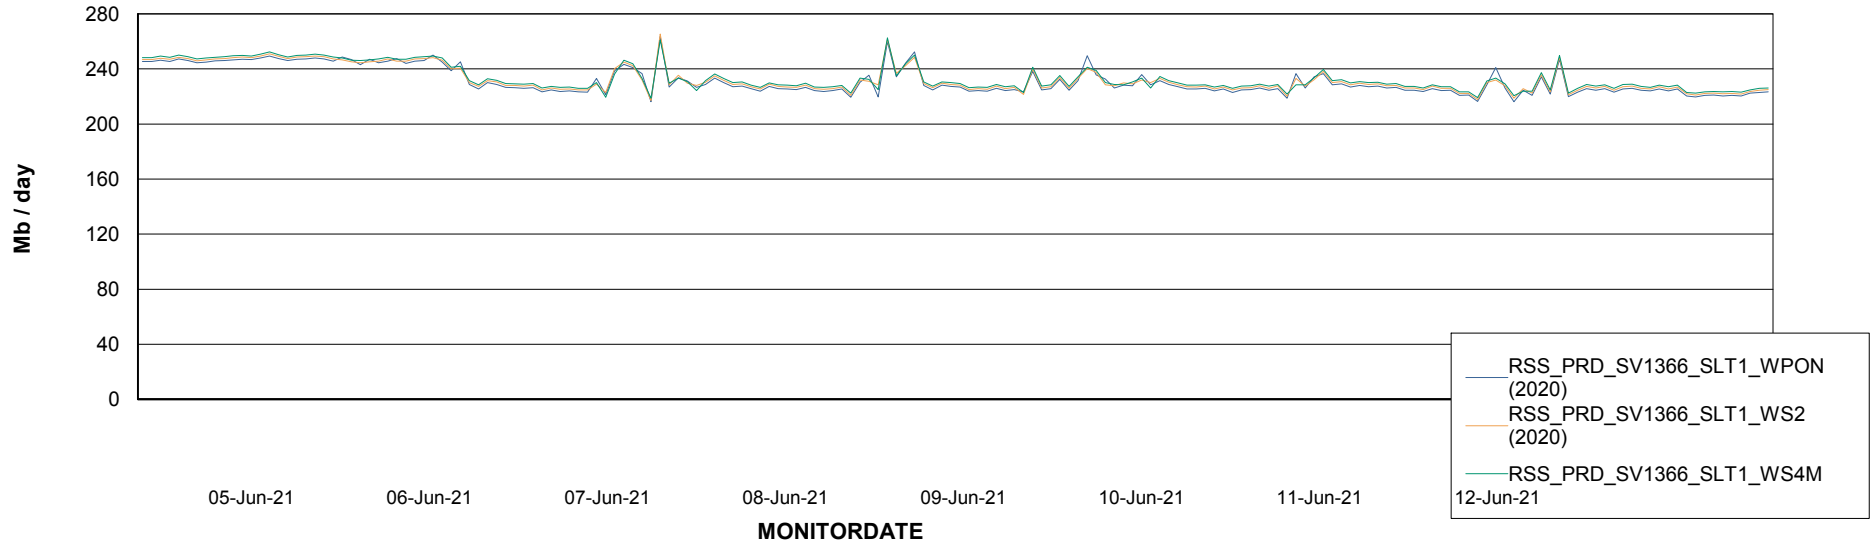

ABSSolute Application ReportServer Services

Avg memory used per ReportServer Service

Weekly SLA Customer Report

Customer RSS Production
Database ID 52

ABSSolute Web Component Services

Avg memory used per ABS Web component