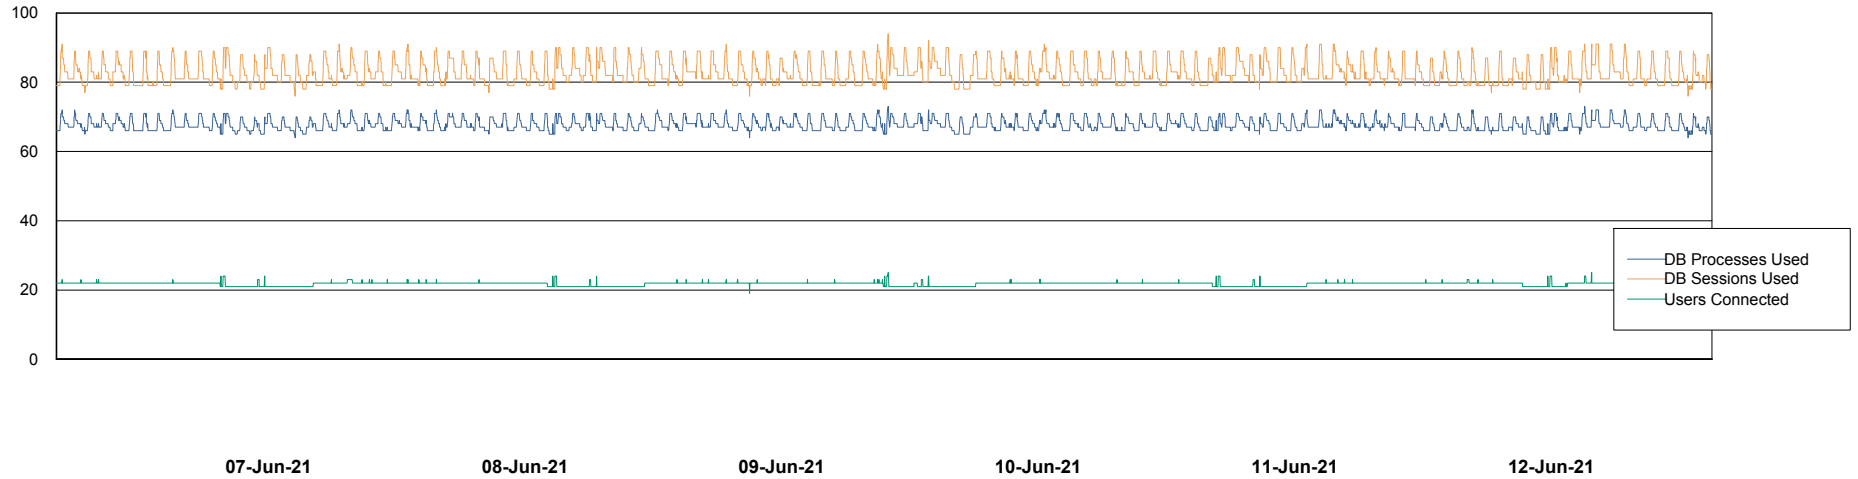

Database Performance RSS_DB_Primary (2020)