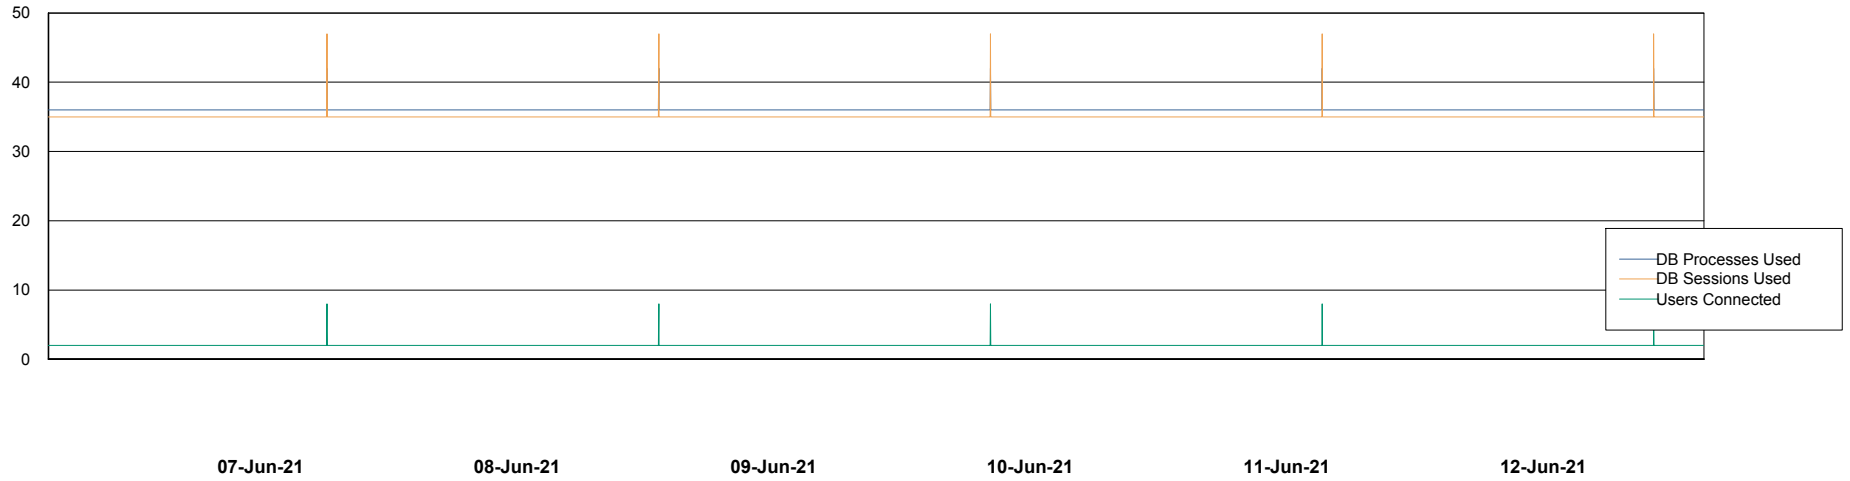

Weekly SLA Customer Report

Customer RSS Production
Database ID 52

Database Performance RSS_DB_Primary (2020)

Weekly SLA Customer Report

Customer RSS Production
Database ID 52

Database Performance RSS_DB_Standby (2020)