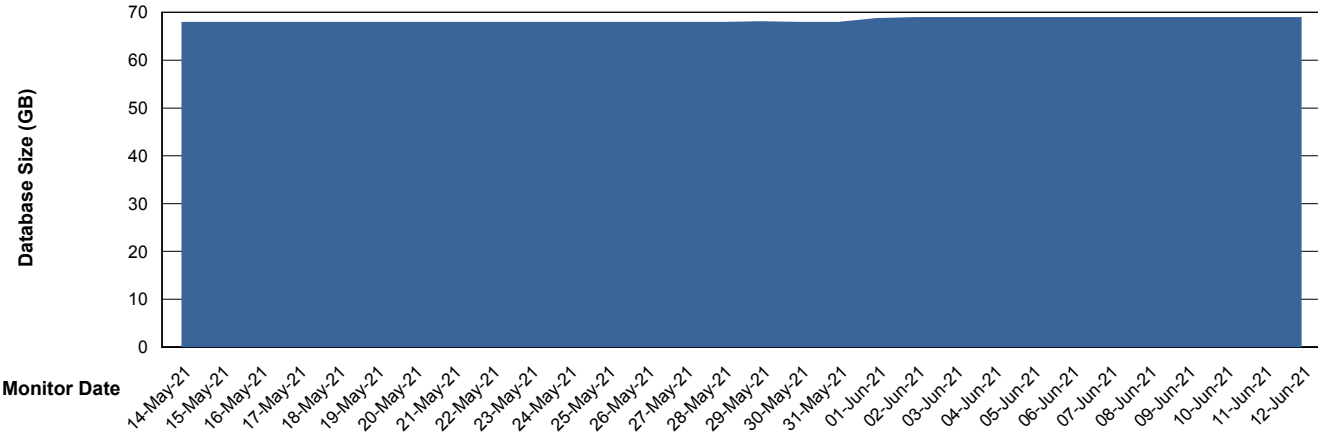

Weekly SLA Customer Report

Customer RSS Production
Database ID 52

Database Performance RSS_DB_Primary (2020)

Weekly SLA Customer Report

Customer RSS Production
Database ID 52

Database Performance RSS_DB_Standby (2020)

Weekly SLA Customer Report

Customer RSS Production
 Database ID 52

DATABASE SIZE RSS_DB_Primary (2020)

Database growth over last month

Database Tablespace RSS_DB_Primary (2020)

Date	Tablespace Name	Filesize (Gb)	Usedsize (Gb)	Percentage free
12-Jun-21	ABSDATA	42	33	21
	INDX	42	35	17
11-Jun-21	ABSDATA	42	33	21
	INDX	42	35	17
10-Jun-21	ABSDATA	42	33	21
	INDX	42	35	17
09-Jun-21	ABSDATA	42	33	21
	INDX	42	35	17
08-Jun-21	ABSDATA	42	33	21
	INDX	42	34	19
07-Jun-21	ABSDATA	42	33	21
	INDX	42	34	19
06-Jun-21	ABSDATA	42	33	21
	INDX	42	34	19