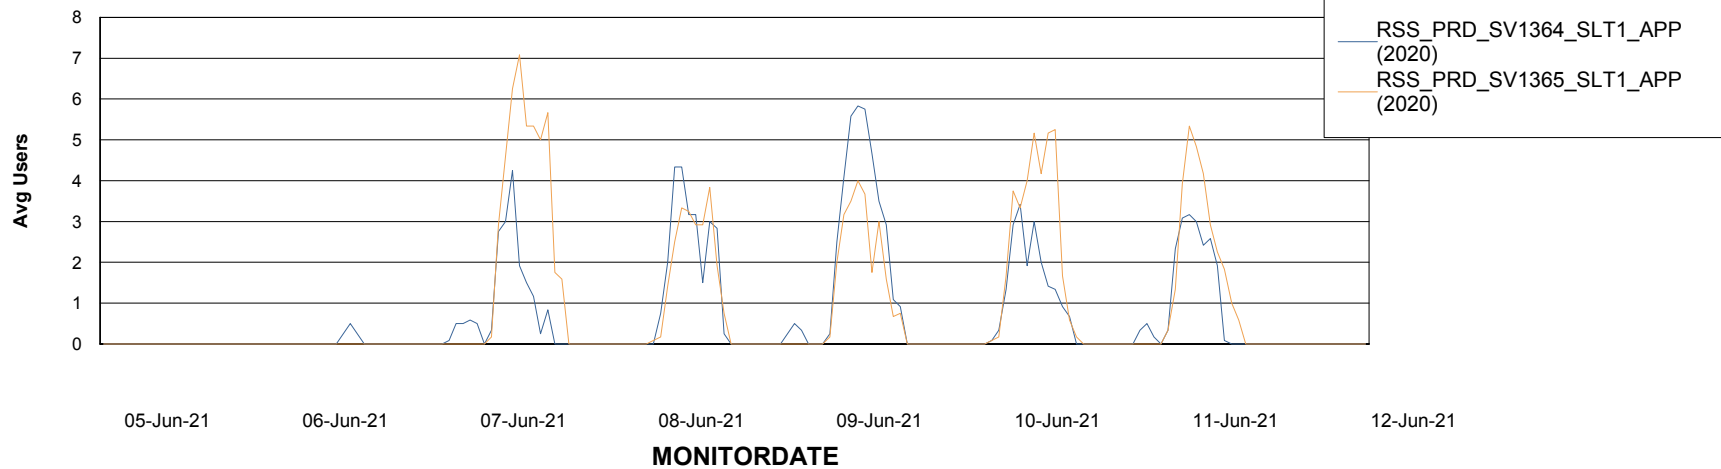

Weekly SLA Customer Report

Customer RSS Production
Database ID 52

ABSSolute Application Server Services

Avg memory used per ABS Server Service

Avg users per day per ABS server

Weekly SLA Customer Report

Customer RSS Production
Database ID 52