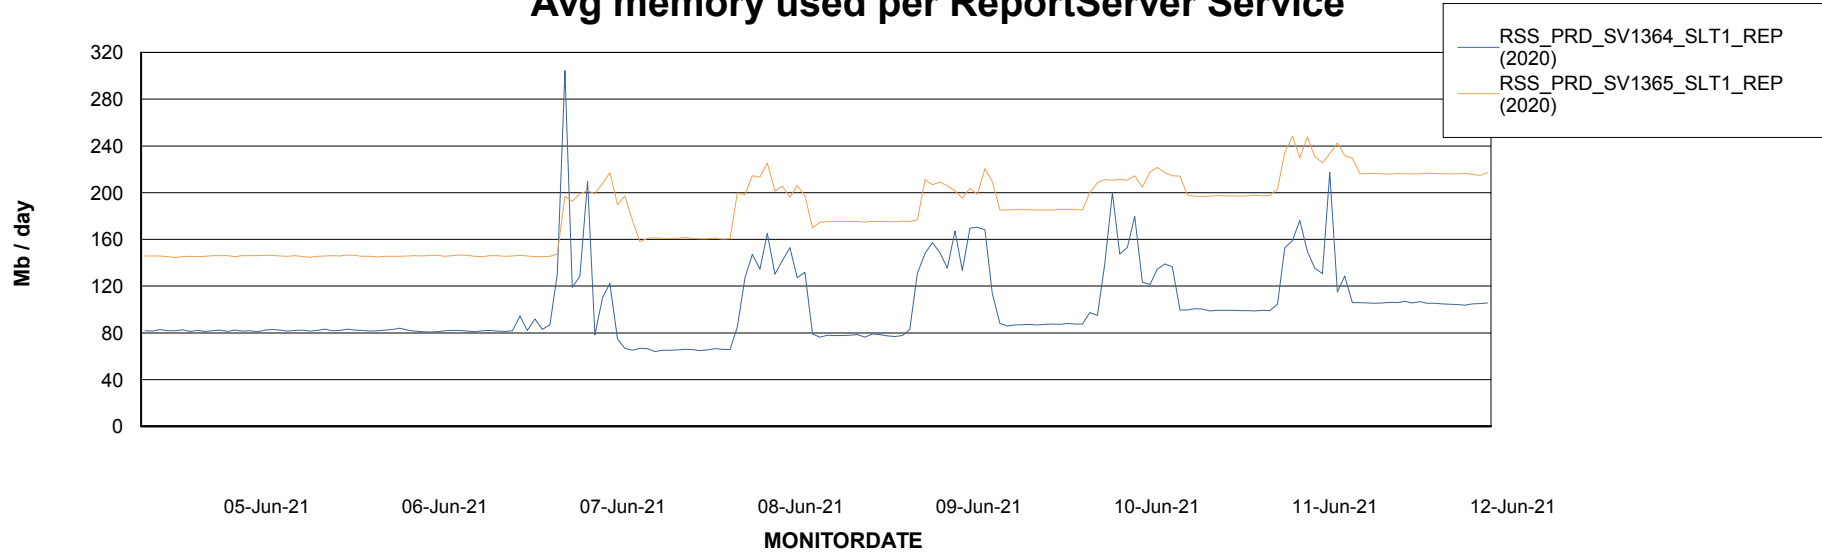

ABSSolute Application ReportServer Services

Avg memory used per ReportServer Service