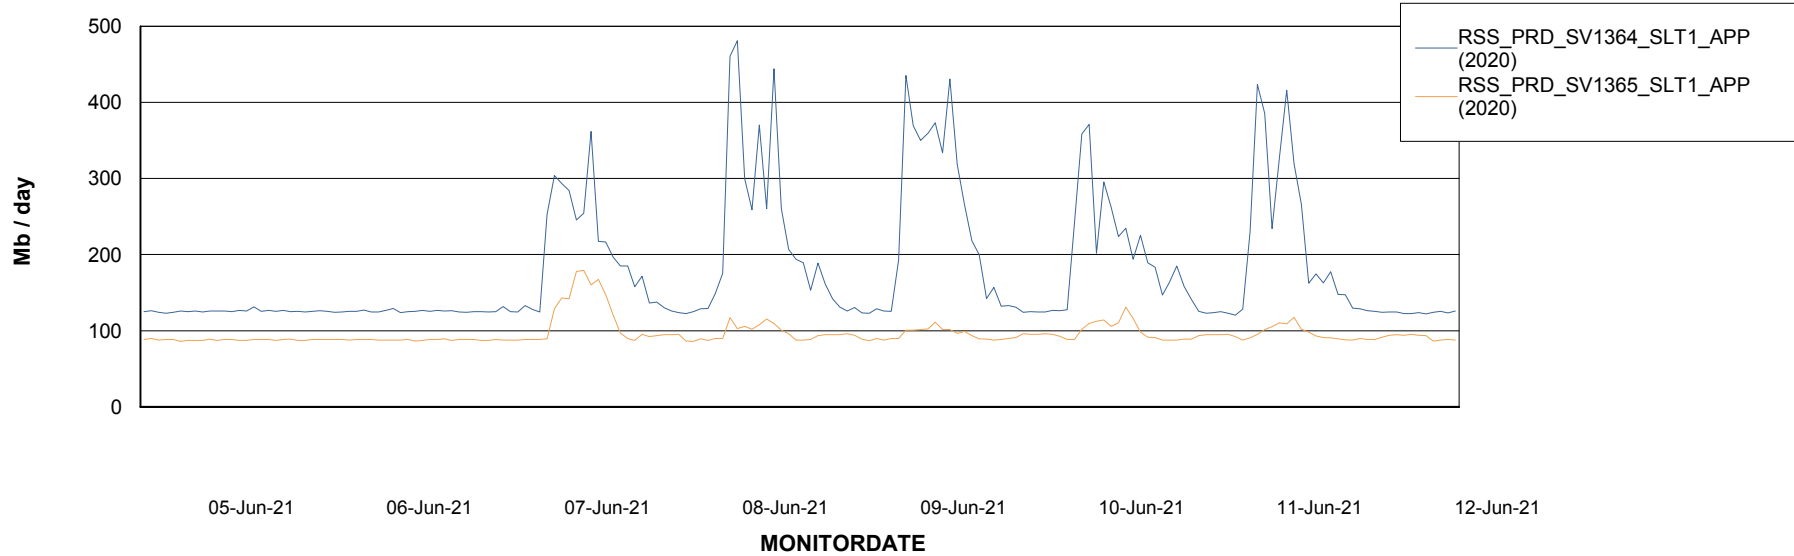

Weekly SLA Customer Report

Customer RSS Production
 Database ID 52

DATABASE SIZE RSS_DB_Primary (2020)

Database growth over last month

Database Tablespace RSS_DB_Primary (2020)

Date	Tablespace Name	Filesize (Gb)	Usedsize (Gb)	Percentage free
12-Jun-21	ABSDATA	42	33	21
	INDX	42	35	17
11-Jun-21	ABSDATA	42	33	21
	INDX	42	35	17
10-Jun-21	ABSDATA	42	33	21
	INDX	42	35	17
09-Jun-21	ABSDATA	42	33	21
	INDX	42	35	17
08-Jun-21	ABSDATA	42	33	21
	INDX	42	34	19
07-Jun-21	ABSDATA	42	33	21
	INDX	42	34	19
06-Jun-21	ABSDATA	42	33	21
	INDX	42	34	19

Weekly SLA Customer Report

Customer RSS Production
Database ID 52

ABSSolute Application Server Services

Avg memory used per ABS Server Service

Avg users per day per ABS server

Weekly SLA Customer Report

Customer RSS Production
Database ID 52