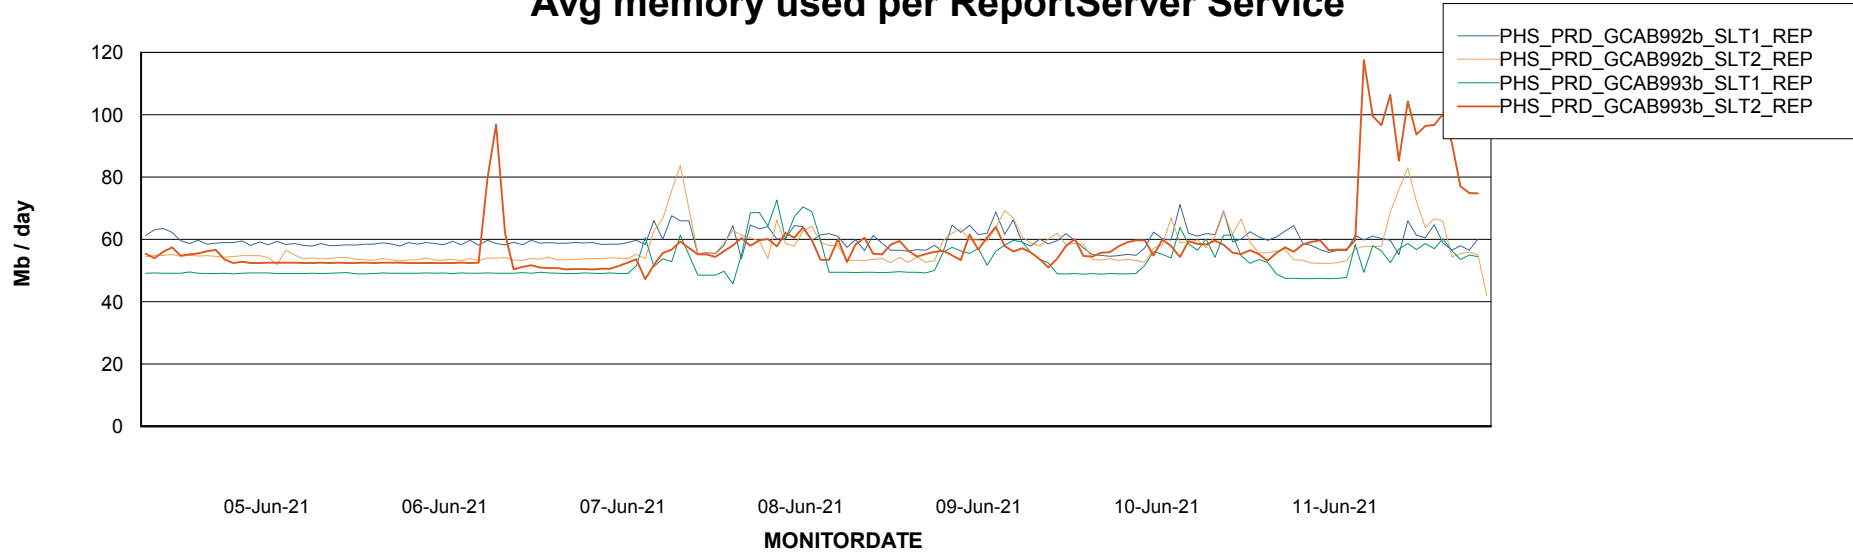

ABSSolute Application ReportServer Services

Avg memory used per ReportServer Service