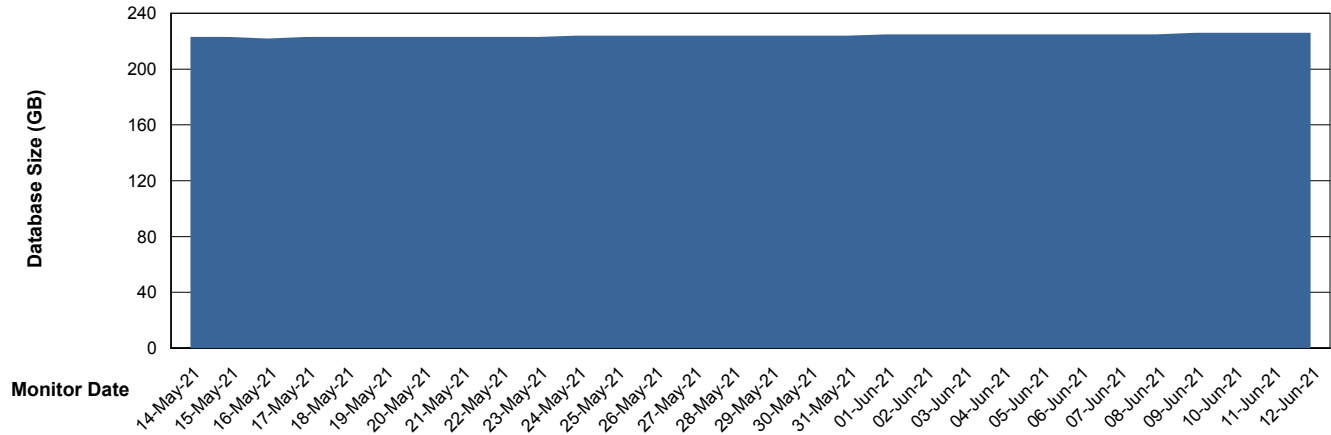

Weekly SLA Customer Report

Customer PHS_Production
Database ID 47

Weekly SLA Customer Report

Customer PHS_Production
Database ID 47

DATABASE SIZE PHSDB_Production

Database growth over last month

DATABASE SIZE PHSDB_Test

Database growth over last month

Weekly SLA Customer Report

Customer PHS_Production
 Database ID 47

Database Tablespace PHSDB_Production

Date	Tablespace Name	Filesize (Gb)	Usedsize (Gb)	Percentage free
12-Jun-21	ABSDATA	116	96	17
	INDX	162	130	20
11-Jun-21	ABSDATA	116	96	17
	INDX	162	130	20
10-Jun-21	ABSDATA	116	96	17
	INDX	162	130	20
09-Jun-21	ABSDATA	116	96	17
	INDX	162	130	20
08-Jun-21	ABSDATA	116	96	17
	INDX	162	130	20
07-Jun-21	ABSDATA	116	96	17
	INDX	162	130	20
06-Jun-21	ABSDATA	116	96	17
	INDX	162	129	20