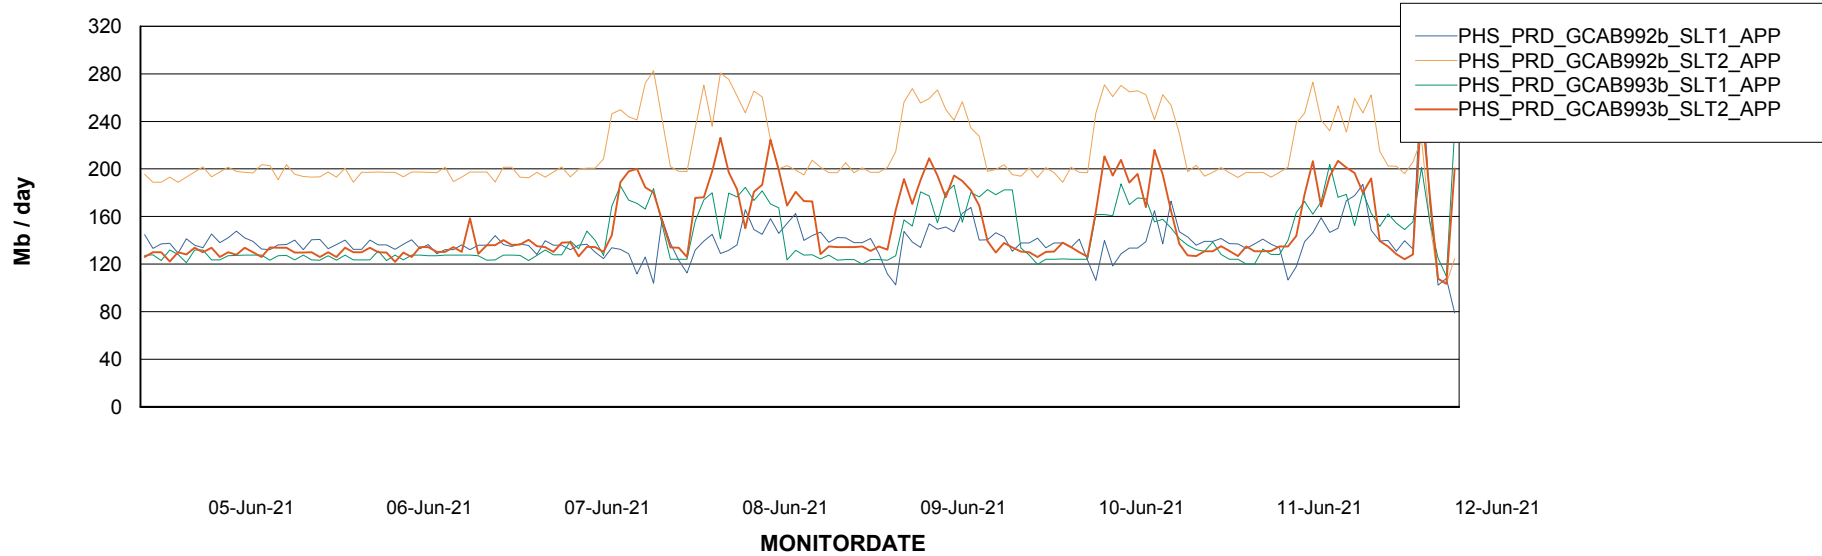

Weekly SLA Customer Report

Customer PHS_Production
Database ID 47

Database Tablespace PHSDB_Test

Date	Tablespace Name	Filesize (Gb)	Usedsize (Gb)	Percentage free
12-Jun-21	ABSDATA	252	205	19
	INDX	16	12	26
11-Jun-21	ABSDATA	252	205	19
	INDX	16	12	26
10-Jun-21	ABSDATA	252	205	19
	INDX	16	12	26
09-Jun-21	ABSDATA	252	205	19
	INDX	16	12	26
08-Jun-21	ABSDATA	252	205	19
	INDX	16	12	26
07-Jun-21	ABSDATA	252	205	19
	INDX	16	12	26
06-Jun-21	ABSDATA	252	205	19
	INDX	16	12	26

Weekly SLA Customer Report

Customer PHS_Production
Database ID 47

ABSSolute Application Server Services

Avg memory used per ABS Server Service

Avg users per day per ABS server

Weekly SLA Customer Report

Customer PHS_Production
Database ID 47