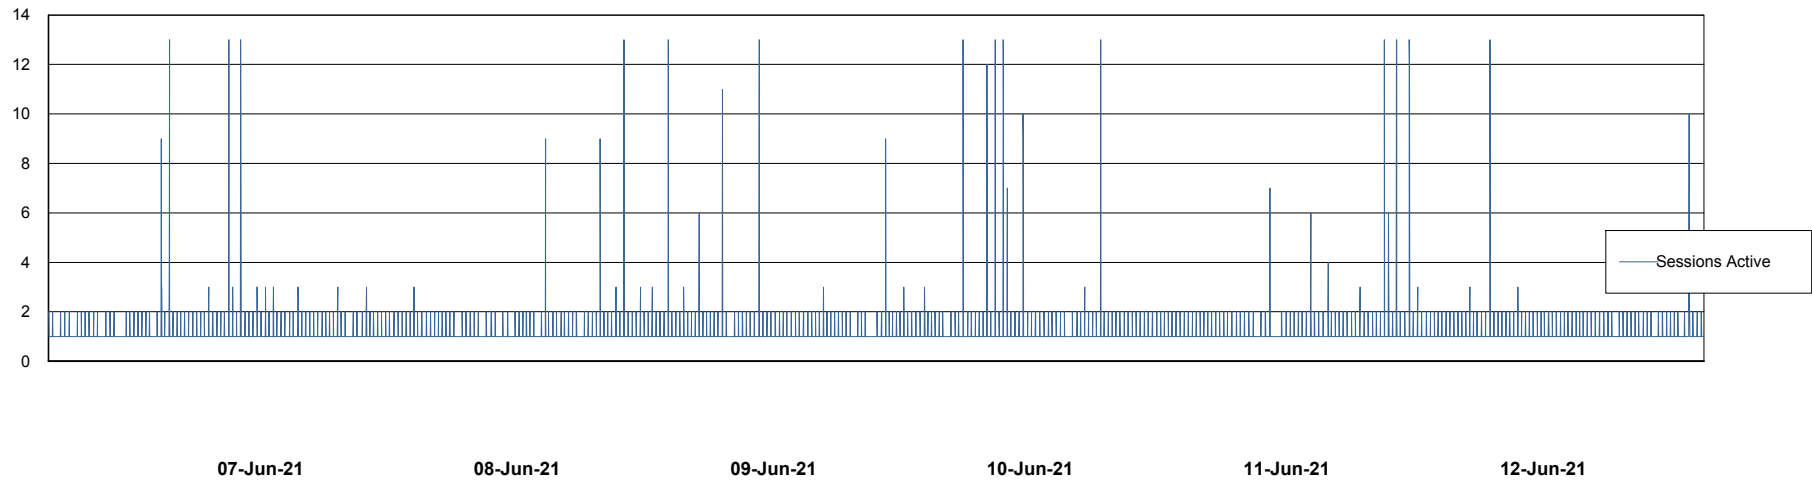

Weekly SLA Customer Report

Customer PCO Production
Database ID 44

Database Performance PCODB_Production

Weekly SLA Customer Report

Customer PCO Production
Database ID 44

Database Performance PCODB_Standby

Weekly SLA Customer Report