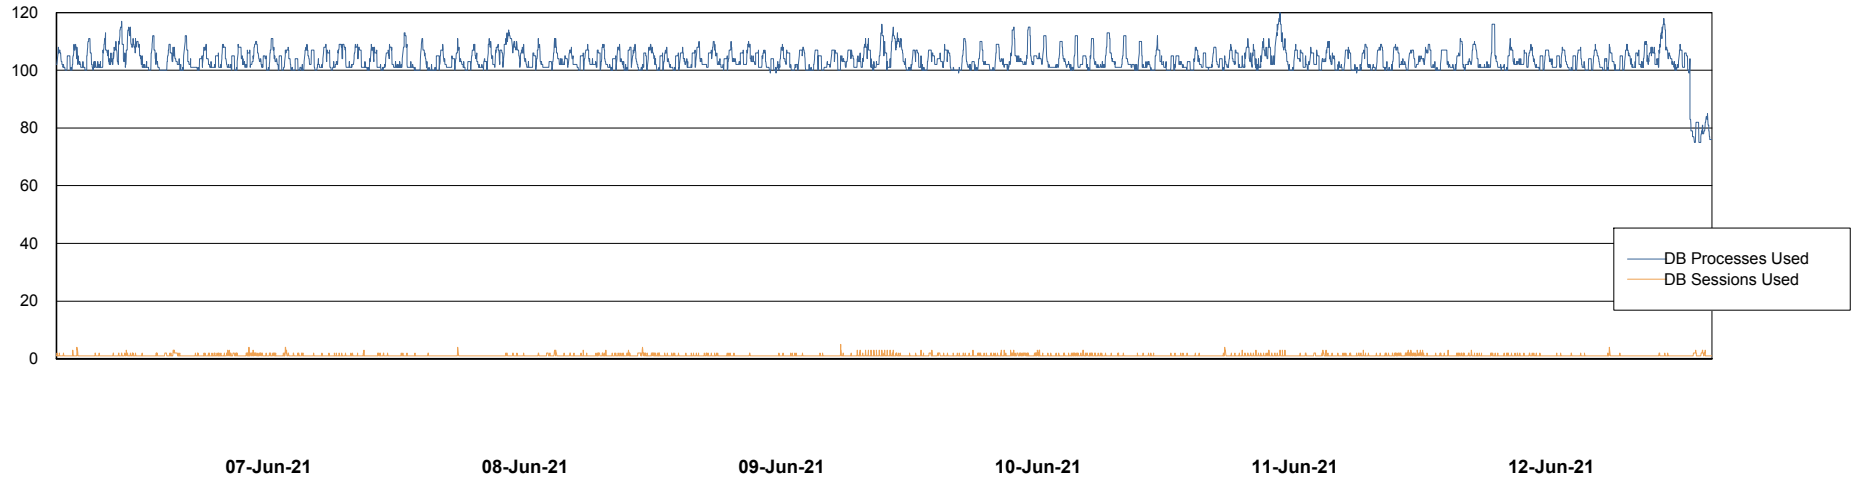

Database Performance PCODB_Production