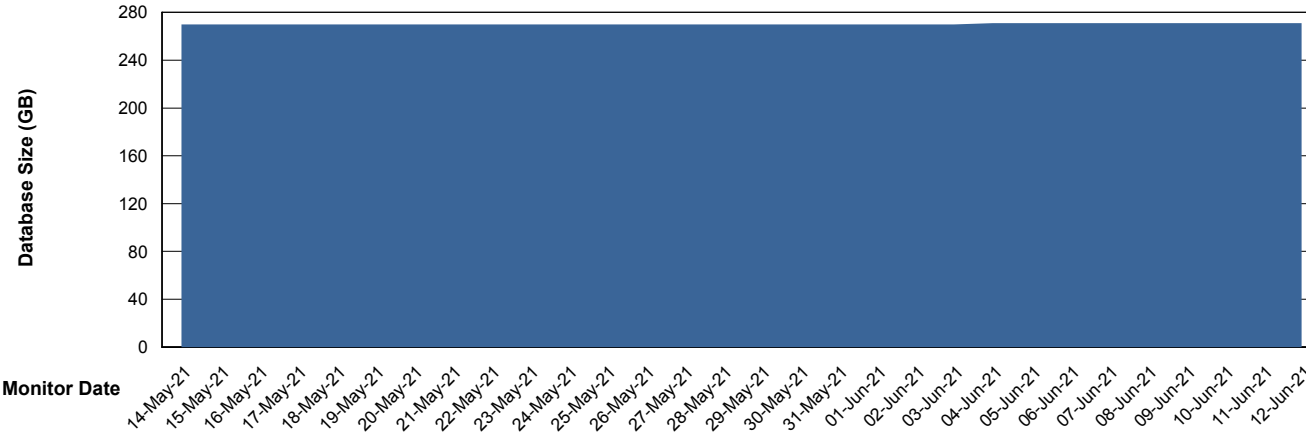

DATABASE SIZE PCODB_Production

Database growth over last month

Database Tablespace PCODB_Production

Date	Tablespace Name	Filesize (Gb)	Usedsize (Gb)	Percentage free
12-Jun-21	ABSDATA	238	107	55
	INDX	329	162	51
11-Jun-21	ABSDATA	238	107	55
	INDX	329	162	51
10-Jun-21	ABSDATA	238	107	55
	INDX	329	162	51
09-Jun-21	ABSDATA	238	107	55
	INDX	329	162	51
08-Jun-21	ABSDATA	238	107	55
	INDX	329	162	51
07-Jun-21	ABSDATA	238	107	55
	INDX	329	162	51
06-Jun-21	ABSDATA	238	107	55
	INDX	329	162	51