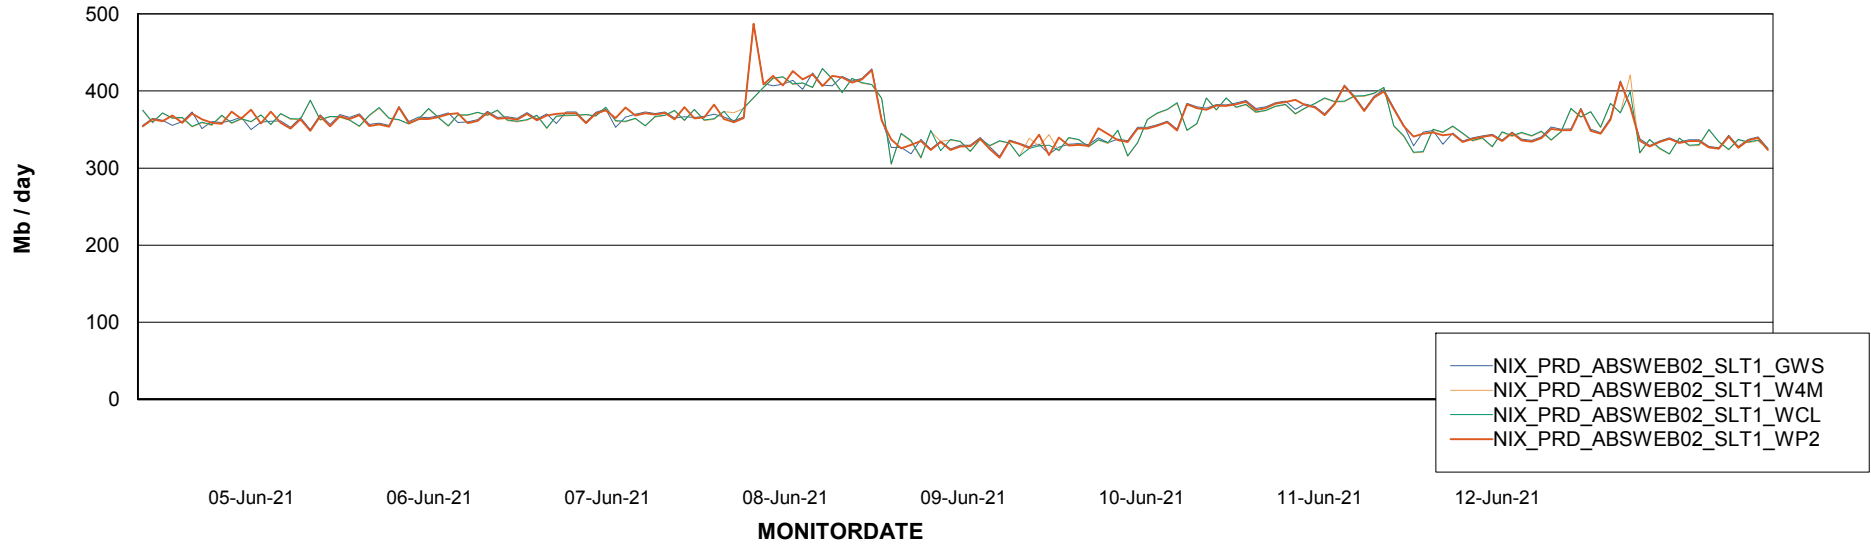

ABSSolute Application ReportServer Services

Avg memory used per ReportServer Service

Weekly SLA Customer Report

Customer NIX_Production
Database ID 51

ABSSolute Web Component Services

Avg memory used per ABS Web component