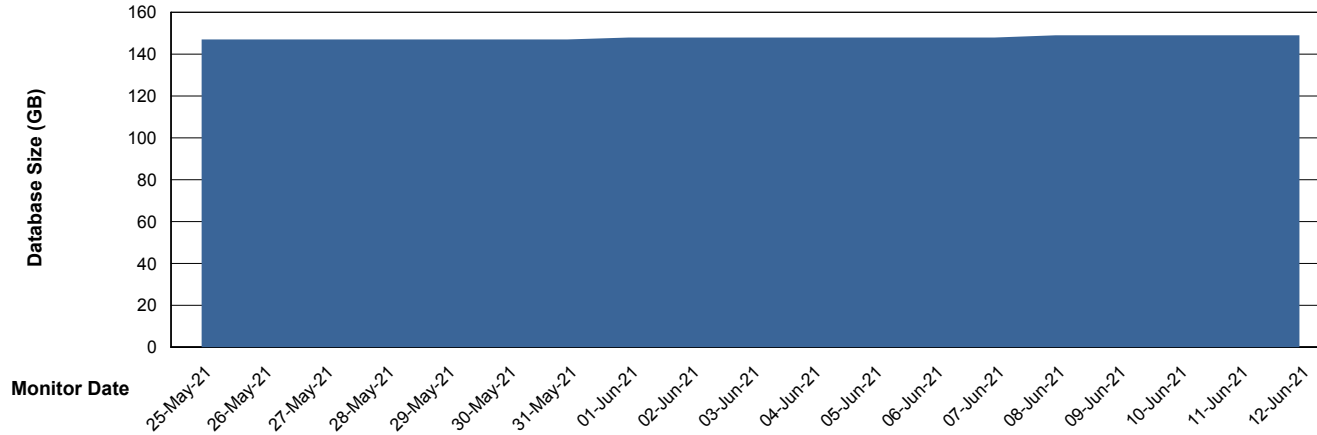

Weekly SLA Customer Report

Customer NIX_Production
Database ID 51

Database Performance NIXDB_Standby

Weekly SLA Customer Report

Customer NIX_Production
Database ID 51

DATABASE SIZE NIXDB_BI

Database growth over last month

DATABASE SIZE NIXDB_Production

Database growth over last month

Weekly SLA Customer Report

Customer NIX_Production
Database ID 51

Database Tablespace NIXDB_BI

Date	Tablespace Name	Filesize (Gb)	Usedsize (Gb)	Percentage free
12-Jun-21	ABSDATA	84	63	25
	INDX	104	86	17
11-Jun-21	ABSDATA	84	63	25
	INDX	104	86	17
10-Jun-21	ABSDATA	84	63	25
	INDX	104	86	17
09-Jun-21	ABSDATA	84	63	25
	INDX	104	86	18
08-Jun-21	ABSDATA	84	63	25
	INDX	104	86	18
07-Jun-21	ABSDATA	84	63	25
	INDX	104	86	18
06-Jun-21	ABSDATA	84	63	25
	INDX	104	86	18