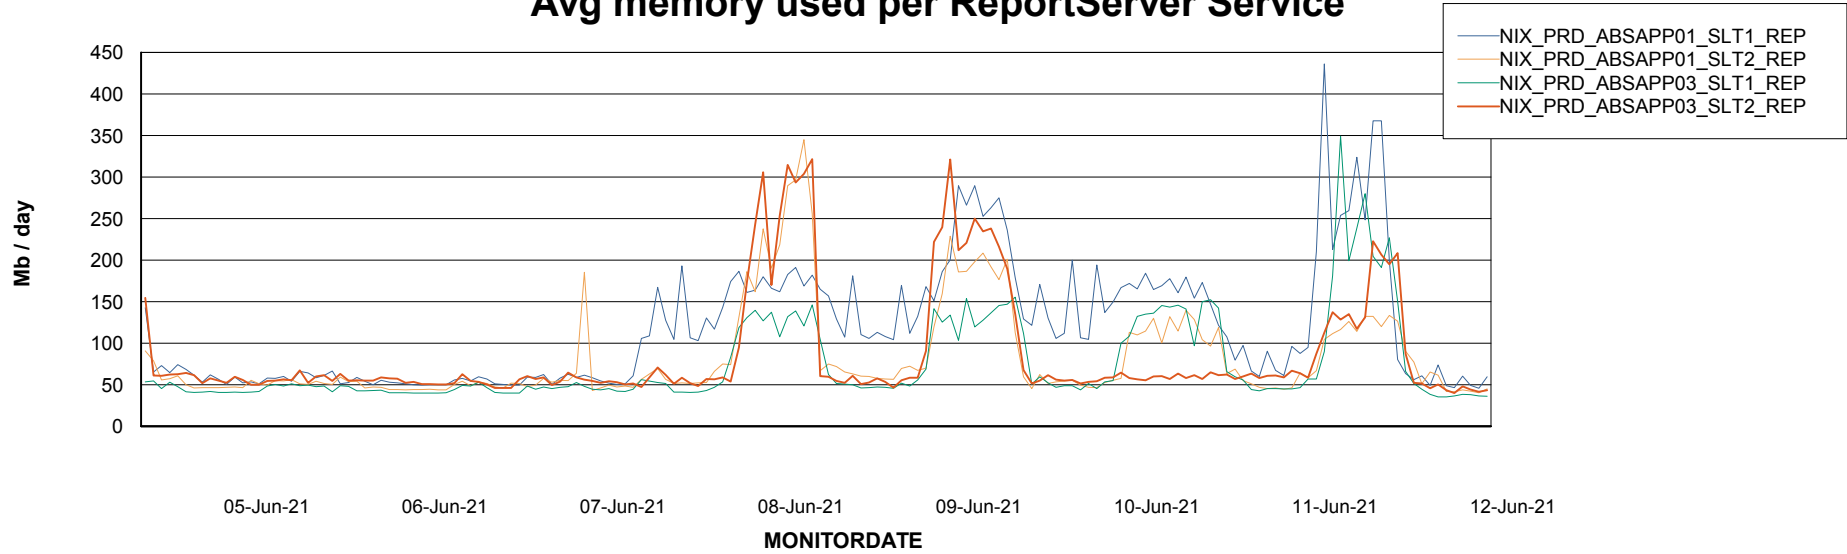

ABSSolute Application ReportServer Services

Avg memory used per ReportServer Service