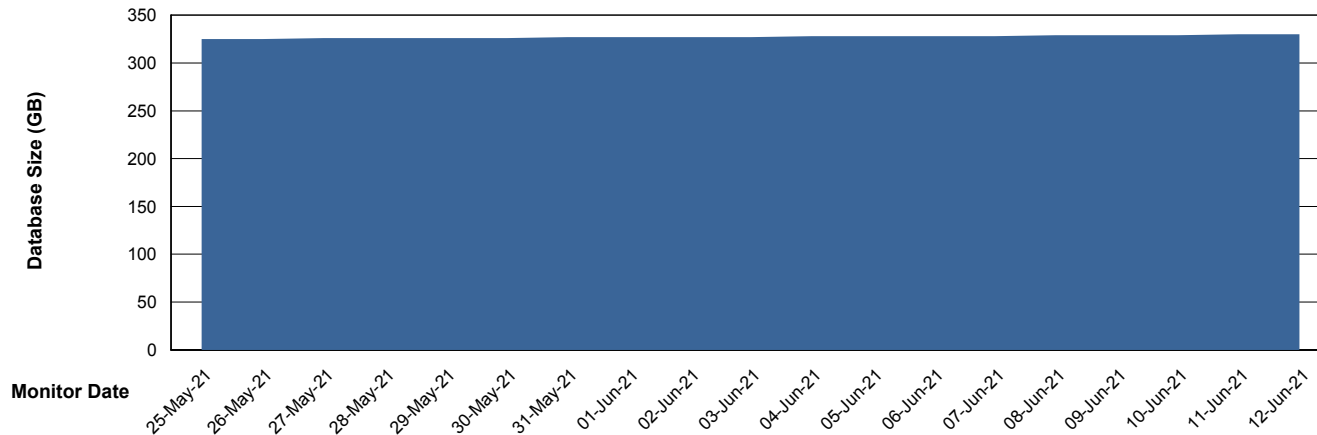

Weekly SLA Customer Report

Customer NIX_Production
Database ID 51

Database Performance NIXDB_Standby

Weekly SLA Customer Report

Customer NIX_Production
Database ID 51

DATABASE SIZE NIXDB_BI

Database growth over last month

DATABASE SIZE NIXDB_Production

Database growth over last month

Weekly SLA Customer Report

Customer NIX_Production
Database ID 51

Database Tablespace NIXDB_BI

Date	Tablespace Name	Filesize (Gb)	Usedsize (Gb)	Percentage free
12-Jun-21	ABSDATA	84	63	25
	INDX	104	86	17
11-Jun-21	ABSDATA	84	63	25
	INDX	104	86	17
10-Jun-21	ABSDATA	84	63	25
	INDX	104	86	17
09-Jun-21	ABSDATA	84	63	25
	INDX	104	86	18
08-Jun-21	ABSDATA	84	63	25
	INDX	104	86	18
07-Jun-21	ABSDATA	84	63	25
	INDX	104	86	18
06-Jun-21	ABSDATA	84	63	25
	INDX	104	86	18