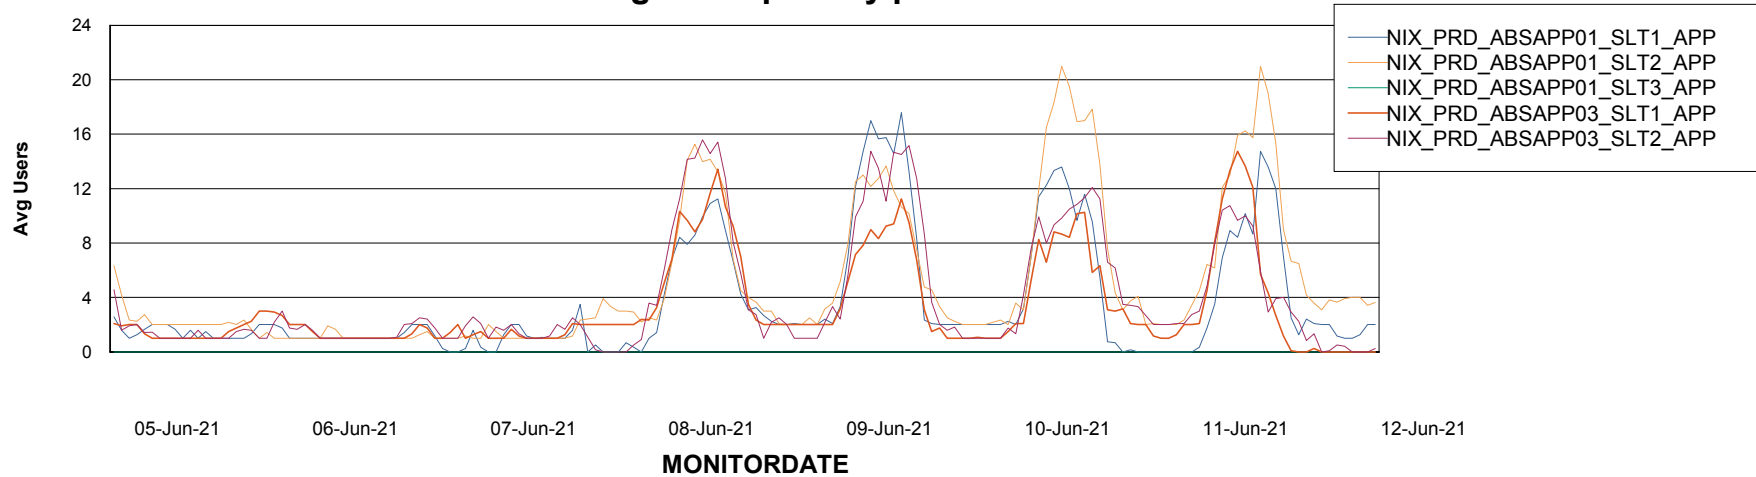

Weekly SLA Customer Report

Customer NIX_Production
Database ID 51

Database Tablespace NIXDB_Production

Date	Tablespace Name	Filesize (Gb)	Usedsize (Gb)	Percentage free
12-Jun-21	ABSDATA	185	149	20
	INDX	217	181	16
11-Jun-21	ABSDATA	185	149	20
	INDX	217	181	16
10-Jun-21	ABSDATA	185	148	20
	INDX	217	181	16
09-Jun-21	ABSDATA	185	148	20
	INDX	217	181	16
08-Jun-21	ABSDATA	176	148	16
	INDX	217	181	16
07-Jun-21	ABSDATA	176	148	16
	INDX	217	181	17
06-Jun-21	ABSDATA	176	148	16
	INDX	217	181	17

Weekly SLA Customer Report

Customer NIX_Production
Database ID 51

ABSSolute Application Server Services

Avg memory used per ABS Server Service

Avg users per day per ABS server

Weekly SLA Customer Report

Customer NIX_Production
Database ID 51