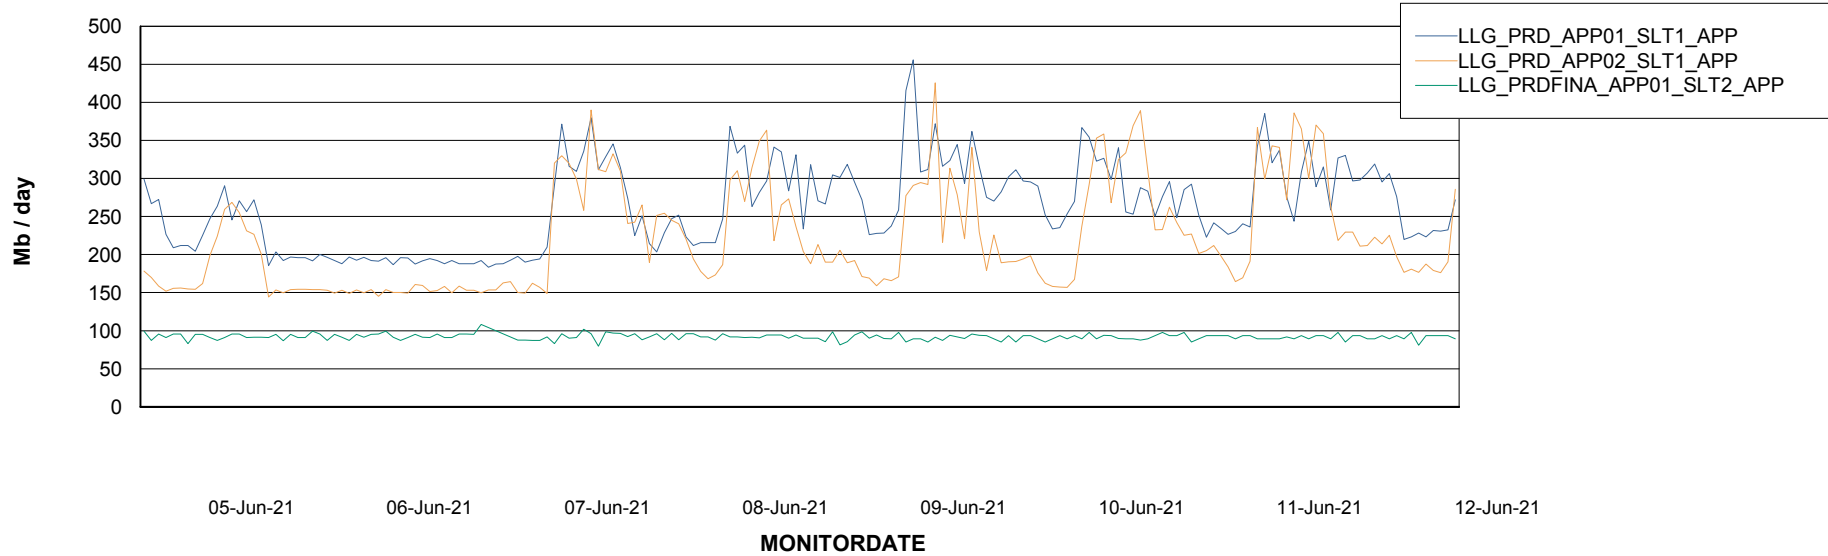

Database growth over last month

Weekly SLA Customer Report

Customer LLG_Production
 Database ID 53

Database Tablespace LLGDB_BI02

| Date | Tablespace Name | Filesize (Gb) | Usedsize (Gb) | Percentage free |
|-----------|-----------------|---------------|---------------|-----------------|
| 12-Jun-21 | ABSDATA | 100 | 44 | 56 |
| | INDX | 100 | 46 | 54 |
| 11-Jun-21 | ABSDATA | 100 | 44 | 56 |
| | INDX | 100 | 46 | 54 |
| 10-Jun-21 | ABSDATA | 100 | 44 | 56 |
| | INDX | 100 | 46 | 54 |
| 09-Jun-21 | ABSDATA | 100 | 43 | 57 |
| | INDX | 100 | 46 | 54 |
| 08-Jun-21 | ABSDATA | 100 | 43 | 57 |
| | INDX | 100 | 46 | 54 |
| 07-Jun-21 | ABSDATA | 100 | 43 | 57 |
| | INDX | 100 | 46 | 54 |
| 06-Jun-21 | ABSDATA | 100 | 43 | 57 |
| | INDX | 100 | 46 | 54 |

Weekly SLA Customer Report

Customer LLG_Production
Database ID 53

Database Tablespace LLGDB_Production

| Date | Tablespace Name | Filesize (Gb) | Usedsize (Gb) | Percentage free |
|-----------|-----------------|---------------|---------------|-----------------|
| 12-Jun-21 | ABSDATA | 114 | 94 | 18 |
| | INDX | 160 | 133 | 17 |
| 11-Jun-21 | ABSDATA | 114 | 94 | 18 |
| | INDX | 160 | 133 | 17 |
| 10-Jun-21 | ABSDATA | 114 | 93 | 18 |
| | INDX | 160 | 133 | 17 |
| 09-Jun-21 | ABSDATA | 114 | 93 | 18 |
| | INDX | 160 | 133 | 17 |
| 08-Jun-21 | ABSDATA | 114 | 93 | 18 |
| | INDX | 160 | 133 | 17 |
| 07-Jun-21 | ABSDATA | 114 | 93 | 18 |
| | INDX | 160 | 133 | 17 |
| 06-Jun-21 | ABSDATA | 114 | 93 | 18 |
| | INDX | 160 | 133 | 17 |

Weekly SLA Customer Report

Customer LLG_Production
Database ID 53

ABSSolute Application Server Services

Avg memory used per ABS Server Service

Weekly SLA Customer Report

Customer LLG_Production
Database ID 53