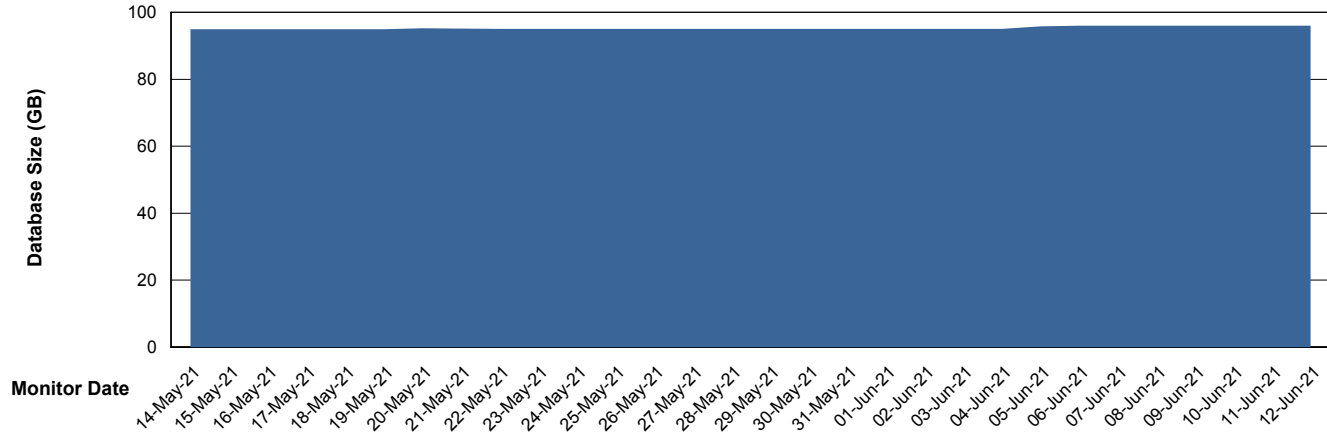

Weekly SLA Customer Report

Customer LLG_Production
Database ID 53

Database Performance LLGDB_BI02

Weekly SLA Customer Report

Customer LLG_Production
Database ID 53

Database Performance LLGDB_Production

Weekly SLA Customer Report

Customer LLG_Production
Database ID 53

Database Performance LLGDB_Standby

Weekly SLA Customer Report

Customer LLG_Production
Database ID 53

DATABASE SIZE LLGDB_BI02

Database growth over last month

DATABASE SIZE LLGDB_Production

Database growth over last month

Weekly SLA Customer Report

Customer LLG_Production
 Database ID 53

Database Tablespace LLGDB_BI02

| Date | Tablespace Name | Filesize (Gb) | Usedsize (Gb) | Percentage free |
|-----------|-----------------|---------------|---------------|-----------------|
| 12-Jun-21 | ABSDATA | 100 | 44 | 56 |
| | INDX | 100 | 46 | 54 |
| 11-Jun-21 | ABSDATA | 100 | 44 | 56 |
| | INDX | 100 | 46 | 54 |
| 10-Jun-21 | ABSDATA | 100 | 44 | 56 |
| | INDX | 100 | 46 | 54 |
| 09-Jun-21 | ABSDATA | 100 | 43 | 57 |
| | INDX | 100 | 46 | 54 |
| 08-Jun-21 | ABSDATA | 100 | 43 | 57 |
| | INDX | 100 | 46 | 54 |
| 07-Jun-21 | ABSDATA | 100 | 43 | 57 |
| | INDX | 100 | 46 | 54 |
| 06-Jun-21 | ABSDATA | 100 | 43 | 57 |
| | INDX | 100 | 46 | 54 |