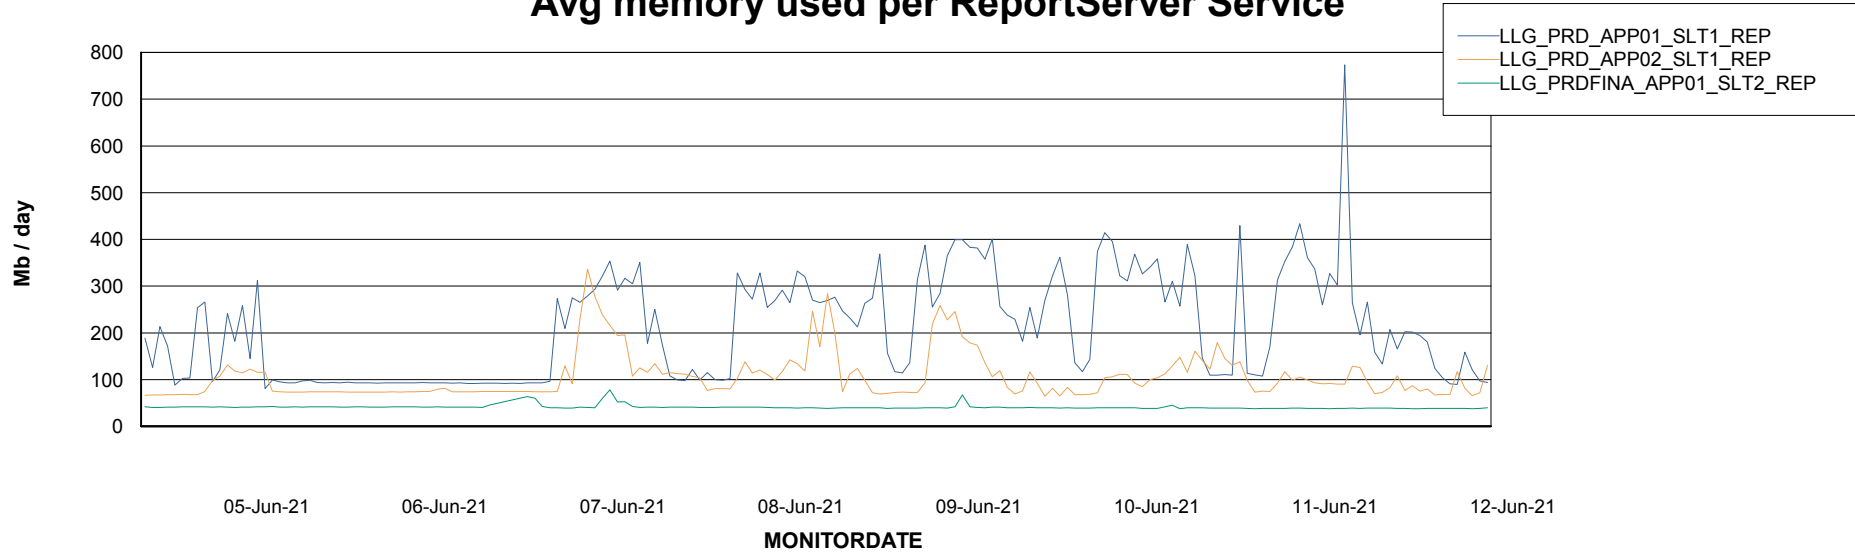

ABSSolute Application Server Services

Avg memory used per ReportServer Service