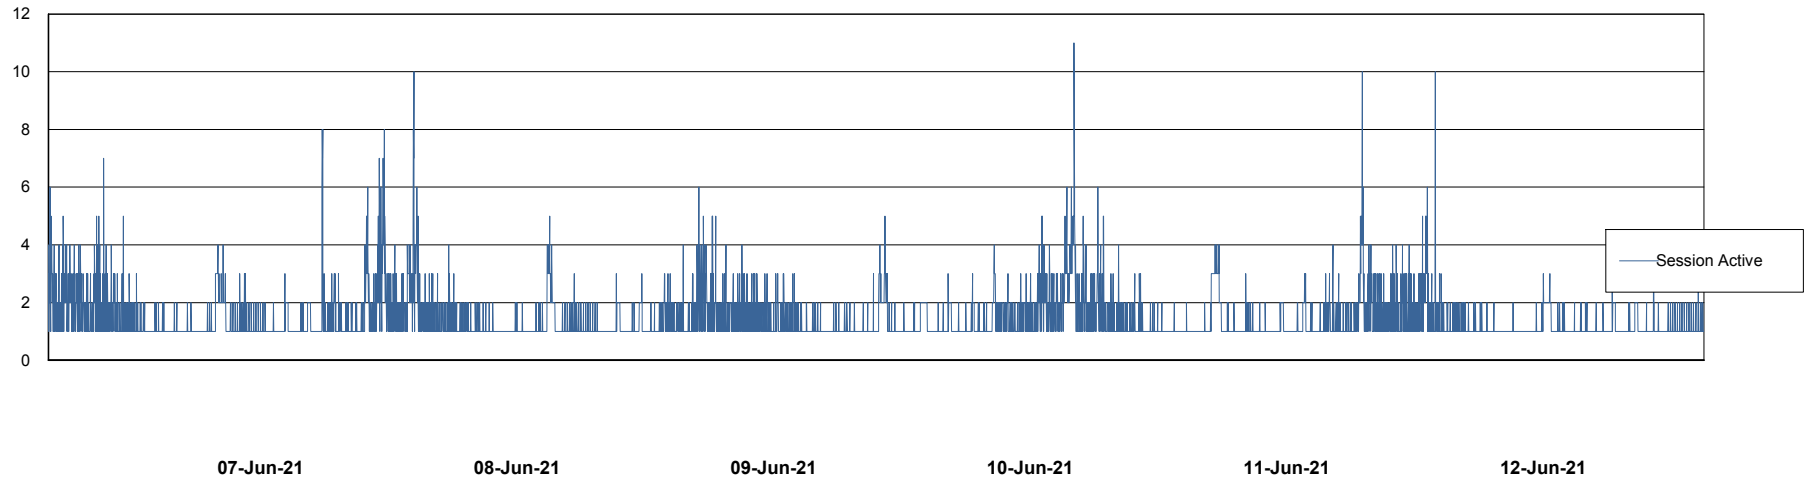

Weekly SLA Customer Report

Customer LLG_Production
Database ID 53

Database Performance LLGDB_BI02

Weekly SLA Customer Report

Customer LLG_Production
Database ID 53

Database Performance LLGDB_Production

Weekly SLA Customer Report