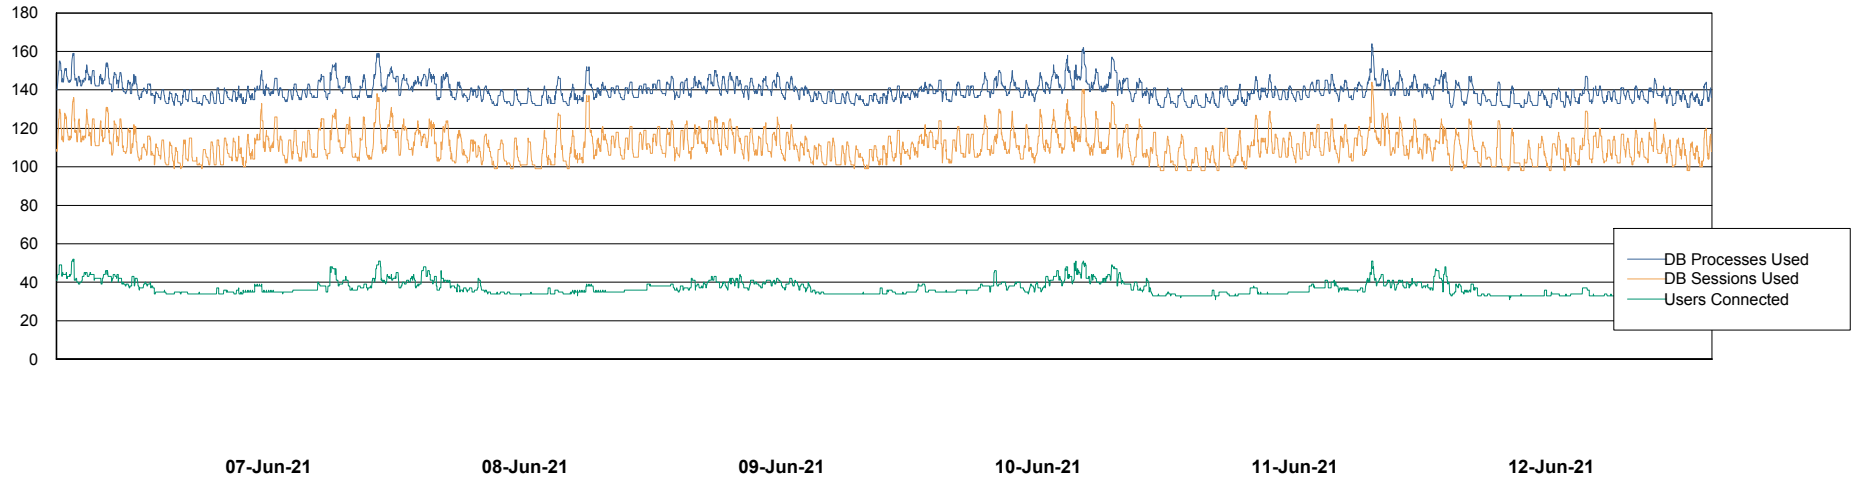

Weekly SLA Customer Report

Customer LLG_Production
Database ID 53

Database Performance LLGDB_BI02

Weekly SLA Customer Report

Customer LLG_Production
Database ID 53

Database Performance LLGDB_Production

Weekly SLA Customer Report