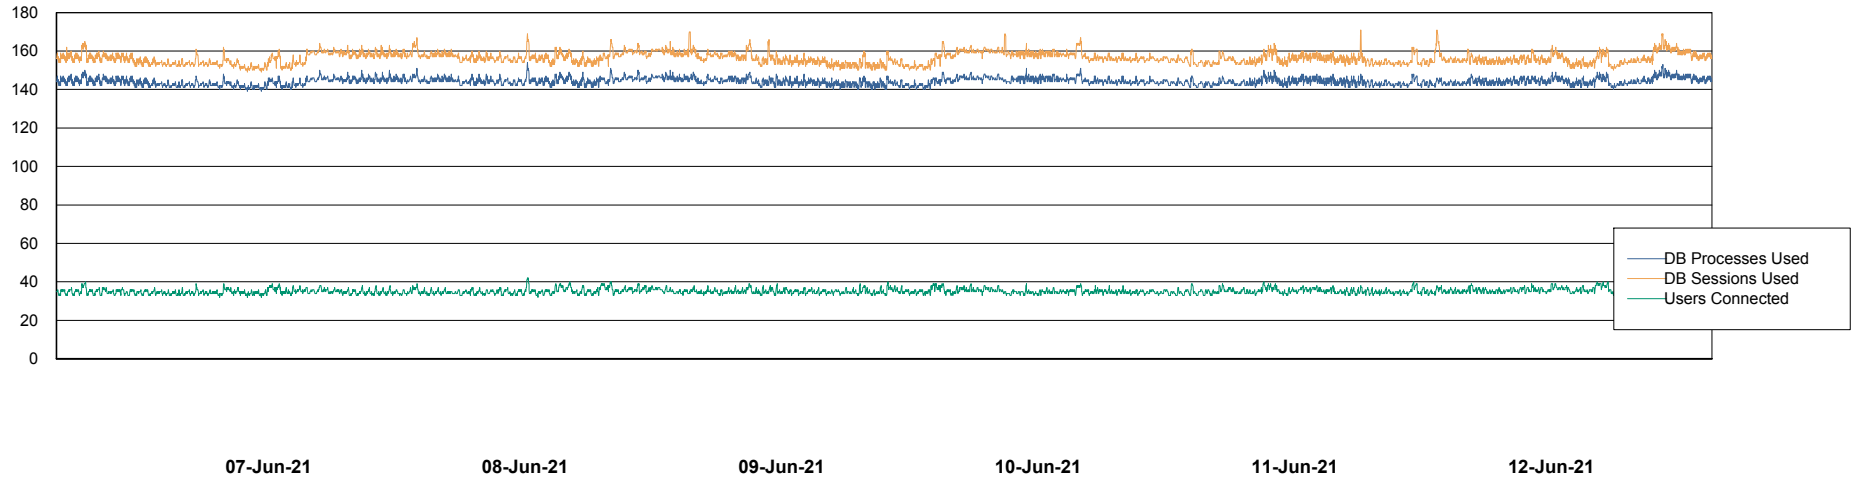

Database Performance LLGDB_BI02