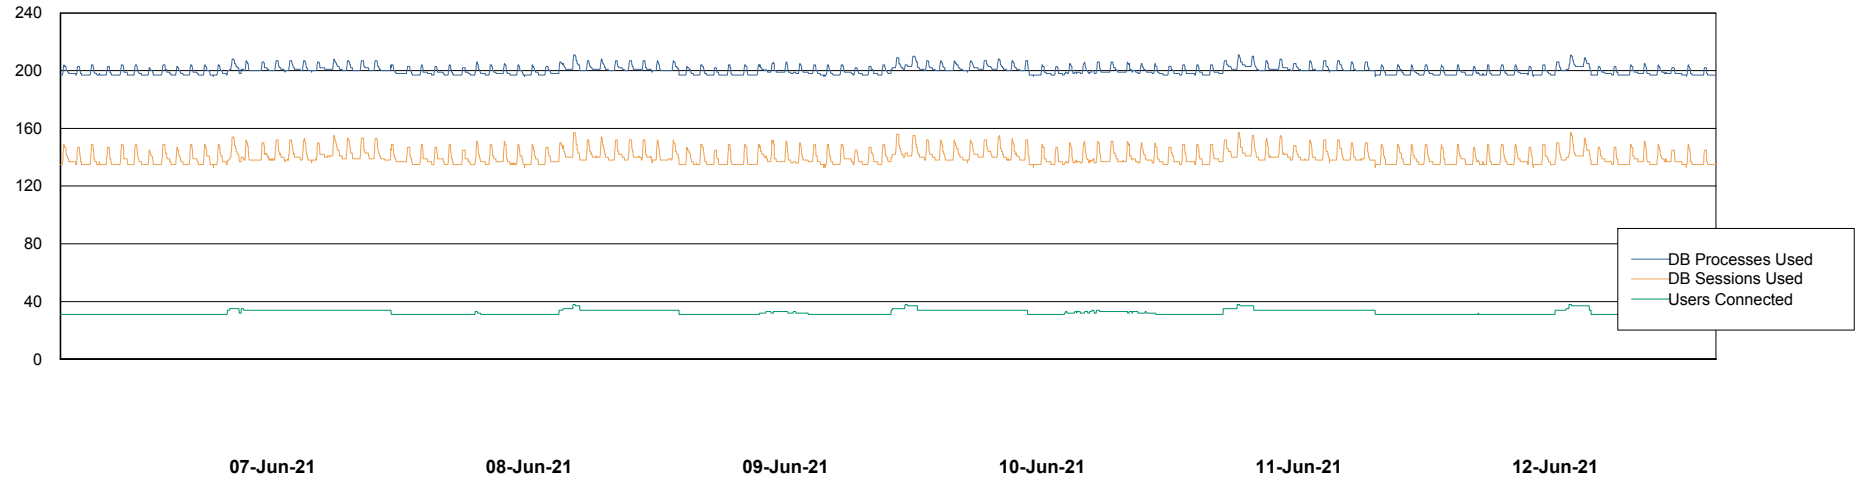

Database Performance LLGDB_Standby