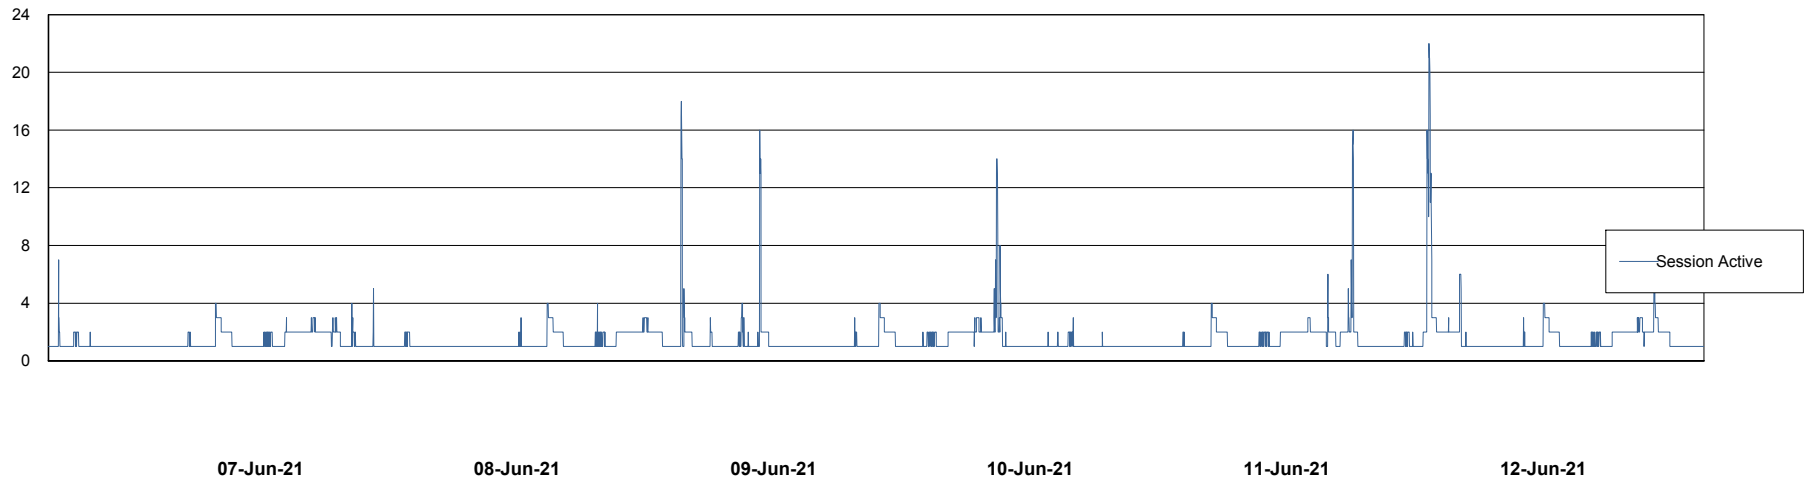

Database Performance LLGDB_BI02