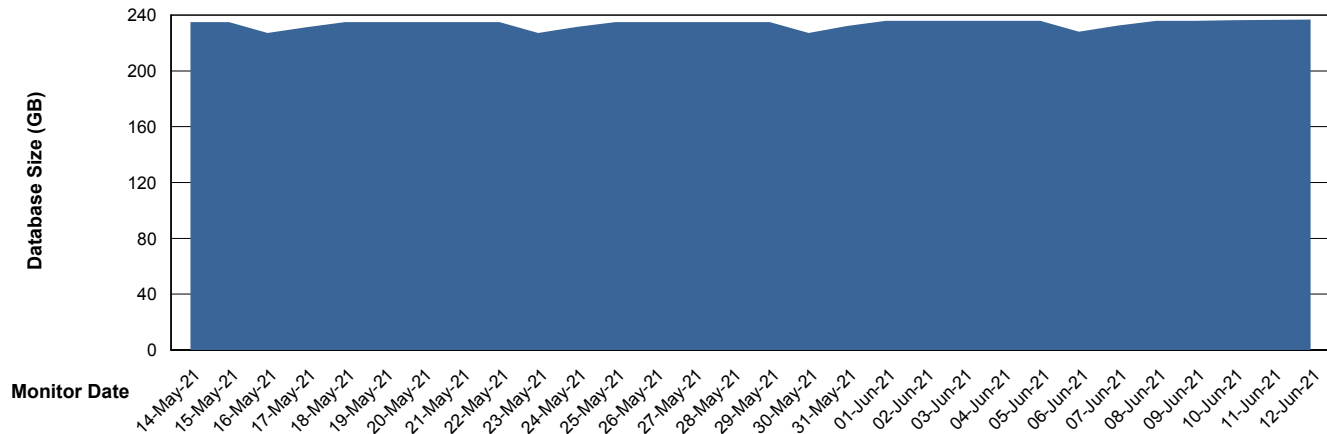

Customer LLG_Production
Database ID 53

Database Performance LLGDB_Standby

Weekly SLA Customer Report

Customer LLG_Production
Database ID 53

DATABASE SIZE LLGDB_BI02

Database growth over last month

DATABASE SIZE LLGDB_Production

Database growth over last month

Weekly SLA Customer Report

Customer LLG_Production
 Database ID 53

Database Tablespace LLGDB_BI02

| Date | Tablespace Name | Filesize (Gb) | Usedsize (Gb) | Percentage free |
|-----------|-----------------|---------------|---------------|-----------------|
| 12-Jun-21 | ABSDATA | 100 | 44 | 56 |
| | INDX | 100 | 46 | 54 |
| 11-Jun-21 | ABSDATA | 100 | 44 | 56 |
| | INDX | 100 | 46 | 54 |
| 10-Jun-21 | ABSDATA | 100 | 44 | 56 |
| | INDX | 100 | 46 | 54 |
| 09-Jun-21 | ABSDATA | 100 | 43 | 57 |
| | INDX | 100 | 46 | 54 |
| 08-Jun-21 | ABSDATA | 100 | 43 | 57 |
| | INDX | 100 | 46 | 54 |
| 07-Jun-21 | ABSDATA | 100 | 43 | 57 |
| | INDX | 100 | 46 | 54 |
| 06-Jun-21 | ABSDATA | 100 | 43 | 57 |
| | INDX | 100 | 46 | 54 |