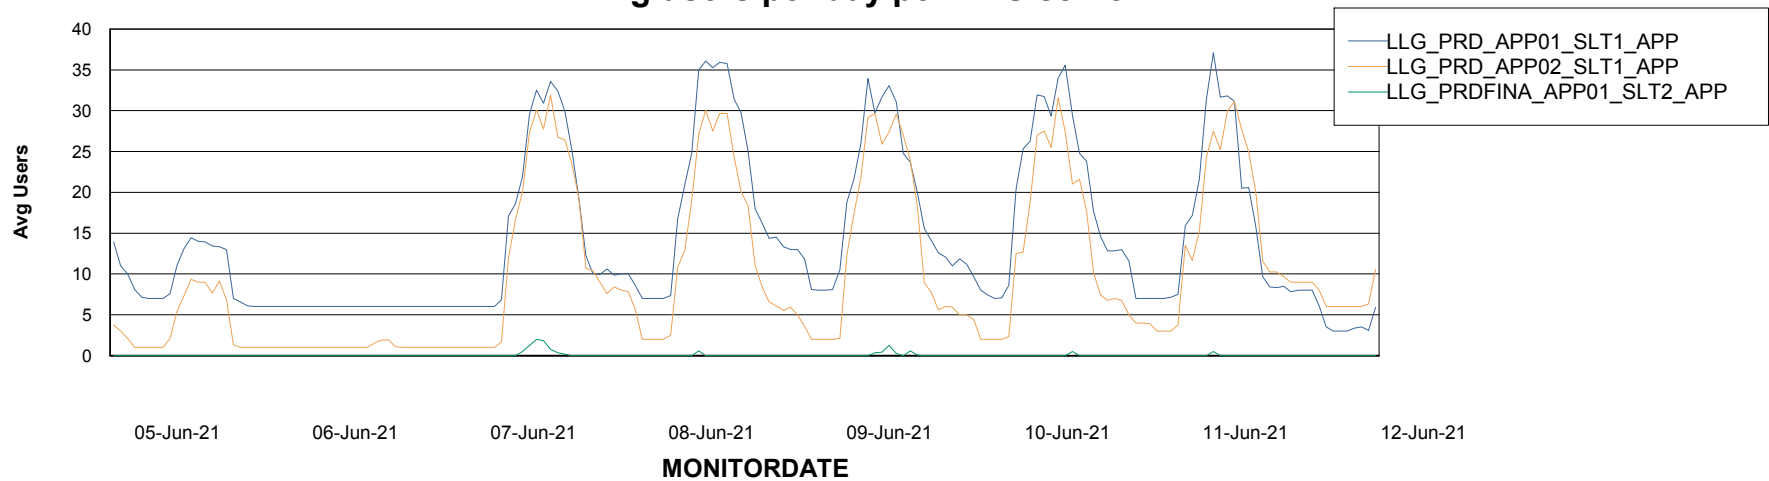

Avg users per day per ABS server