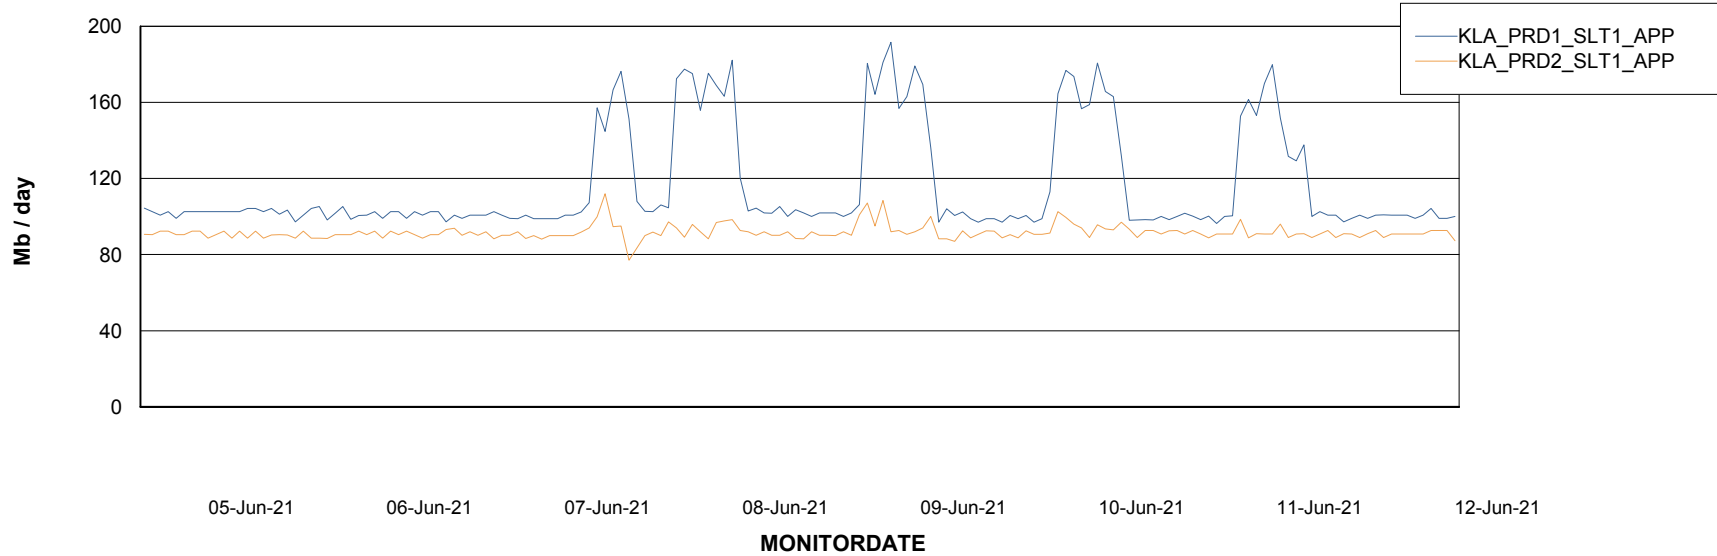

ABSSolute Application Server Services

Avg memory used per ABS Server Service