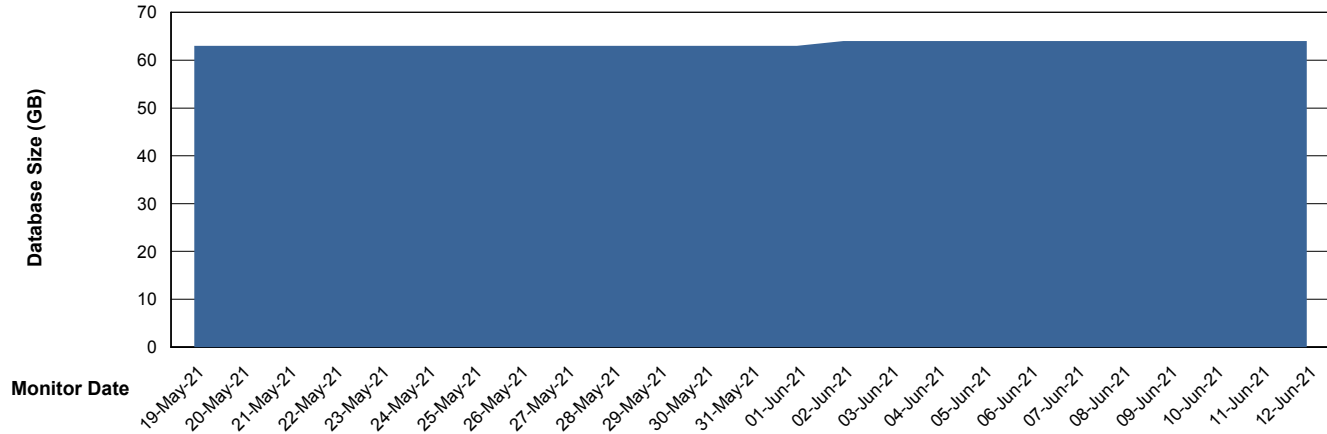

DATABASE SIZE KLA_PRD_KLAHQORA03_DB

Database growth over last month