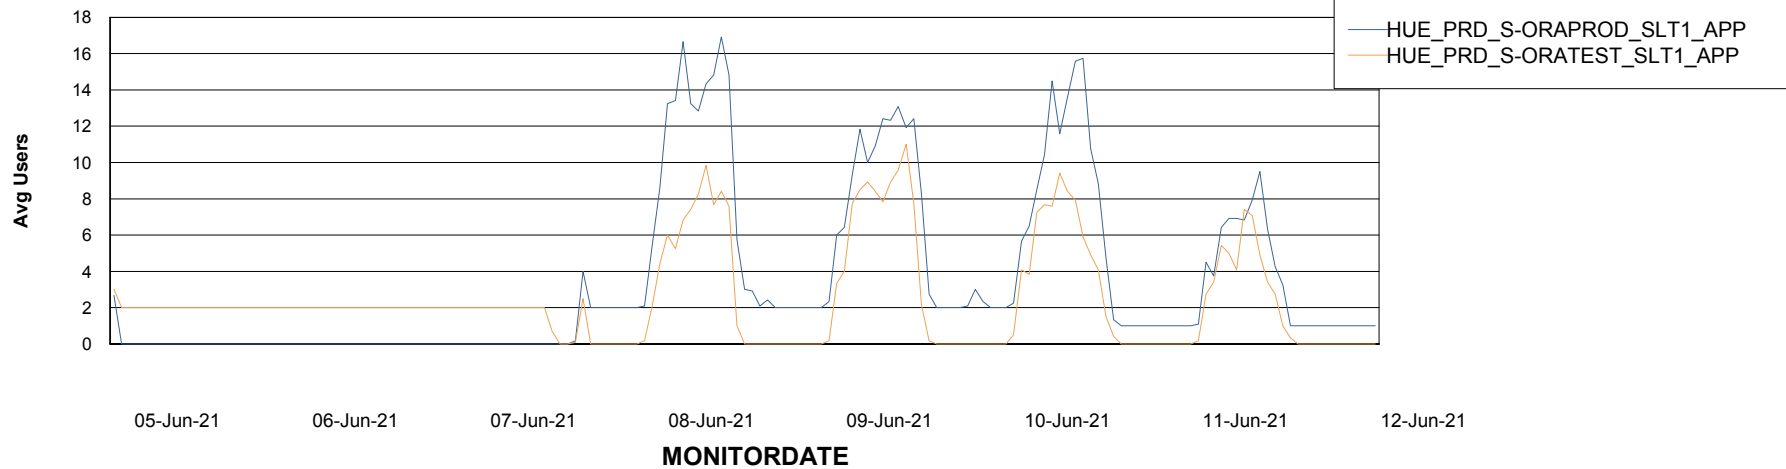

Weekly SLA Customer Report

Customer HUE_Production
Database ID 104

ABSSolute Application Server Services

Avg memory used per ABS Server Service

Avg users per day per ABS server

Weekly SLA Customer Report

Customer HUE_Production
Database ID 104