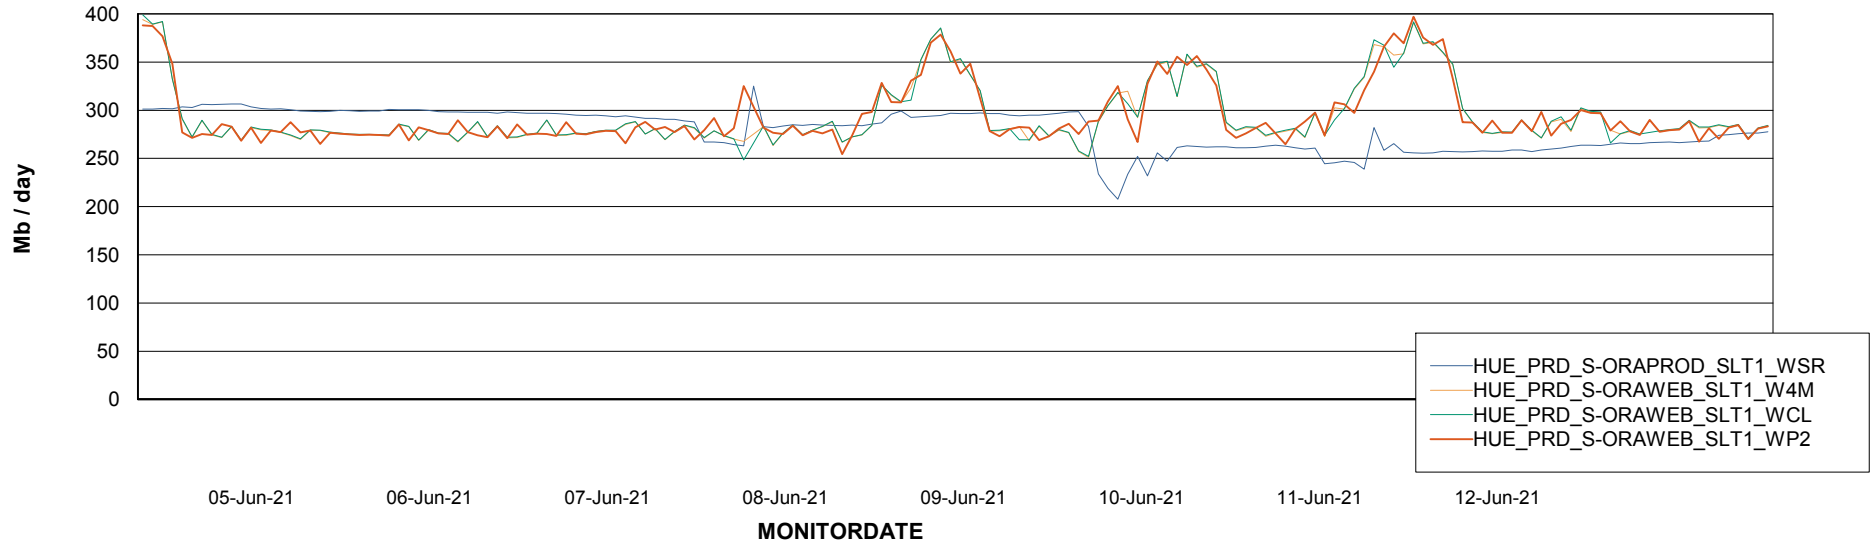

ABSSolute Application ReportServer Services

Avg memory used per ReportServer Service

Weekly SLA Customer Report

Customer HUE_Production
Database ID 104

ABSSolute Web Component Services

Avg memory used per ABS Web component