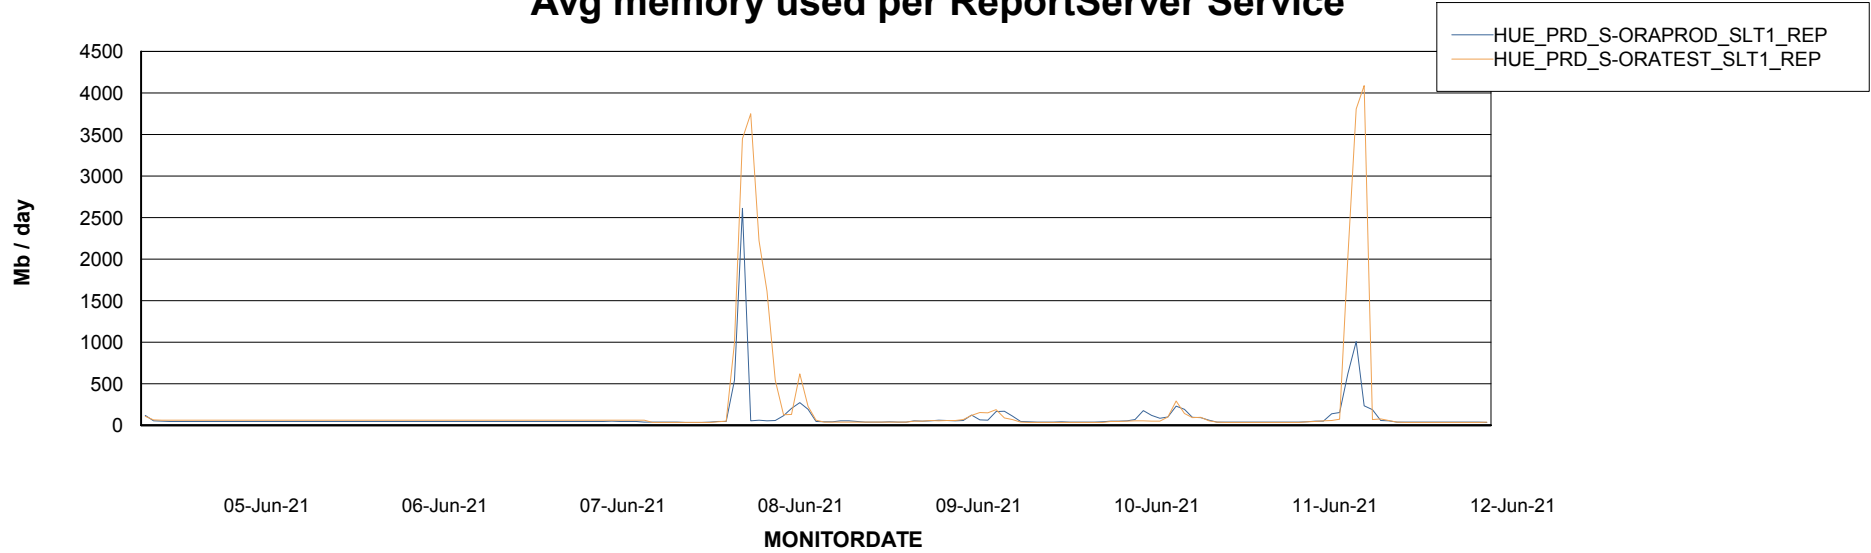

ABSSolute Application ReportServer Services

Avg memory used per ReportServer Service