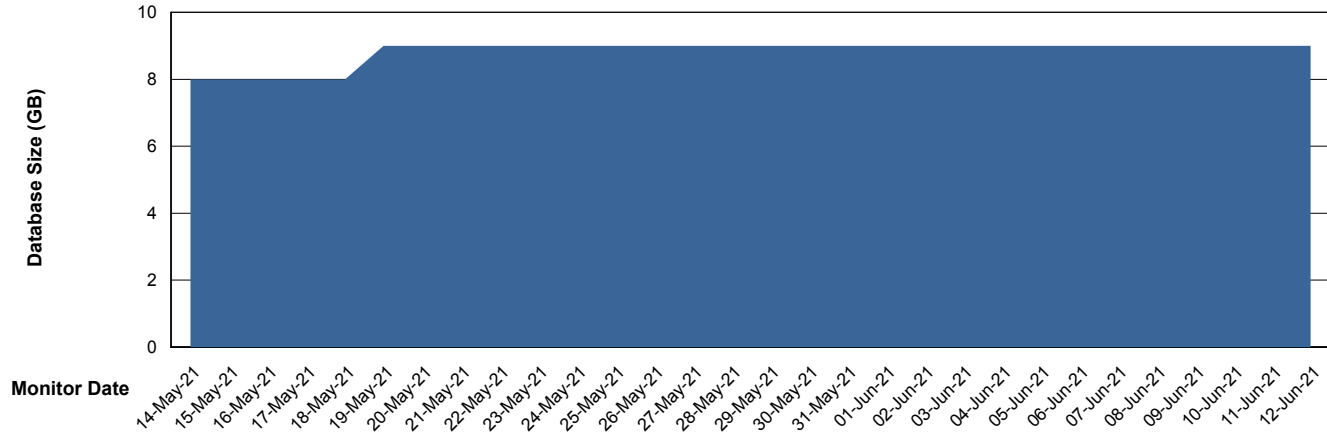

Weekly SLA Customer Report

Customer HUE_Production
Database ID 104

Database Performance HUE_STB_S-ORATEST_DB

Weekly SLA Customer Report

Customer HUE_Production
Database ID 104

DATABASE SIZE HUE_PRD_S-ORABI_DB

Database growth over last month

DATABASE SIZE HUE_PRD_S-ORAPROD_DB

Database growth over last month

Weekly SLA Customer Report

Customer HUE_Production
 Database ID 104

Database Tablespace HUE_PRD_S-ORABI_DB