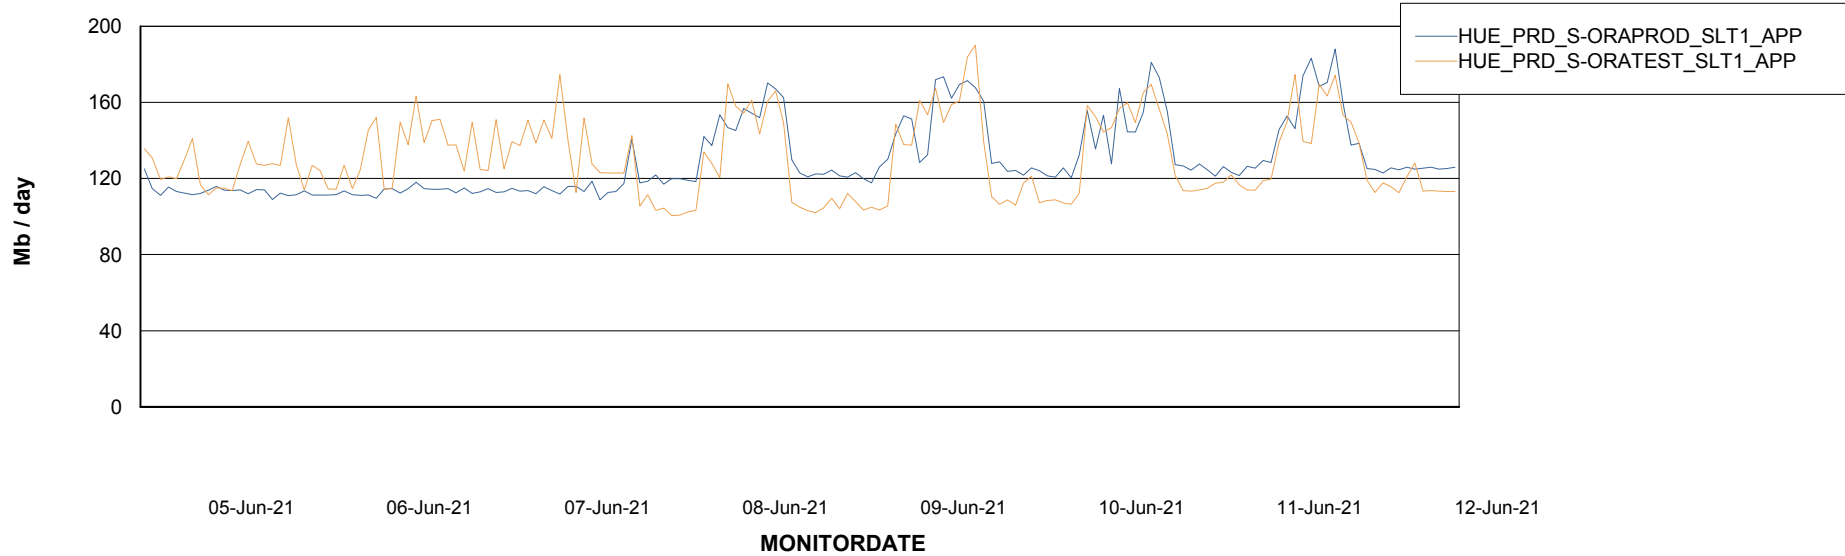

Date	Tablespace Name	Filesize (Gb)	Usedsize (Gb)	Percentage free
12-Jun-21	ABSDATA	4	3	16
	INDX	6	4	26
11-Jun-21	ABSDATA	4	3	17
	INDX	6	4	27
10-Jun-21	ABSDATA	4	3	17
	INDX	6	4	27
09-Jun-21	ABSDATA	4	3	17
	INDX	6	4	27
08-Jun-21	ABSDATA	4	3	18
	INDX	6	4	27
07-Jun-21	ABSDATA	4	3	18
	INDX	6	4	27
06-Jun-21	ABSDATA	4	3	18
	INDX	6	4	27

Weekly SLA Customer Report

Customer HUE_Production
 Database ID 104

Database Tablespace HUE_PRD_S-ORAPROD_DB

Date	Tablespace Name	Filesize (Gb)	Usedsize (Gb)	Percentage free
12-Jun-21	ABSDATA	28	22	22
	INDX	4	1	85
11-Jun-21	ABSDATA	28	22	22
	INDX	4	1	85
10-Jun-21	ABSDATA	28	22	22
	INDX	4	1	85
09-Jun-21	ABSDATA	28	22	23
	INDX	4	1	85
08-Jun-21	ABSDATA	28	22	23
	INDX	4	1	85
07-Jun-21	ABSDATA	26	21	16
	INDX	4	1	86
06-Jun-21	ABSDATA	26	21	16
	INDX	4	1	86

Weekly SLA Customer Report

Customer HUE_Production
Database ID 104

ABSSolute Application Server Services

Avg memory used per ABS Server Service

Avg users per day per ABS server

Weekly SLA Customer Report

Customer HUE_Production
Database ID 104