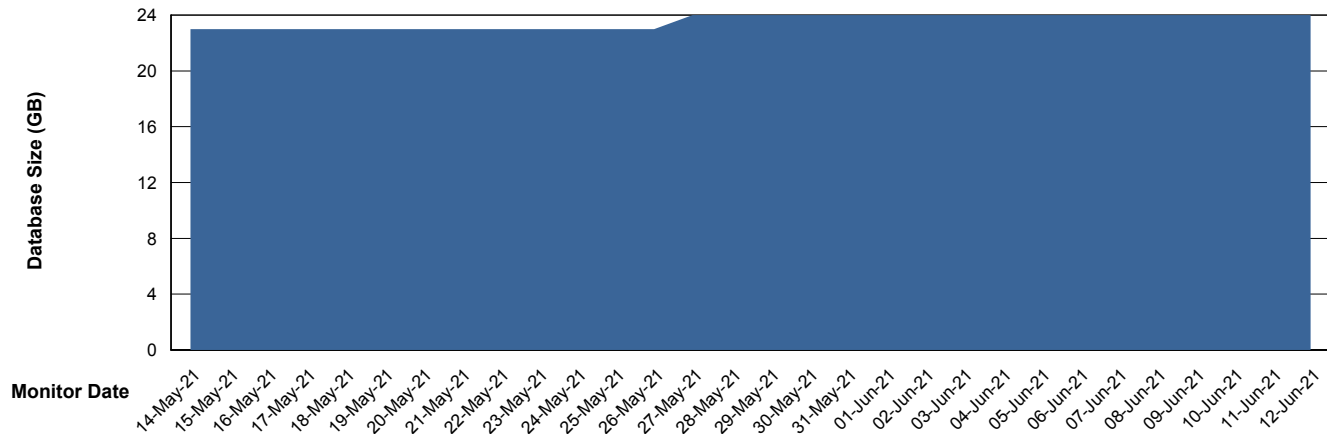

DATABASE SIZE HUE_PRD_S-ORAPROD_DB

Database growth over last month