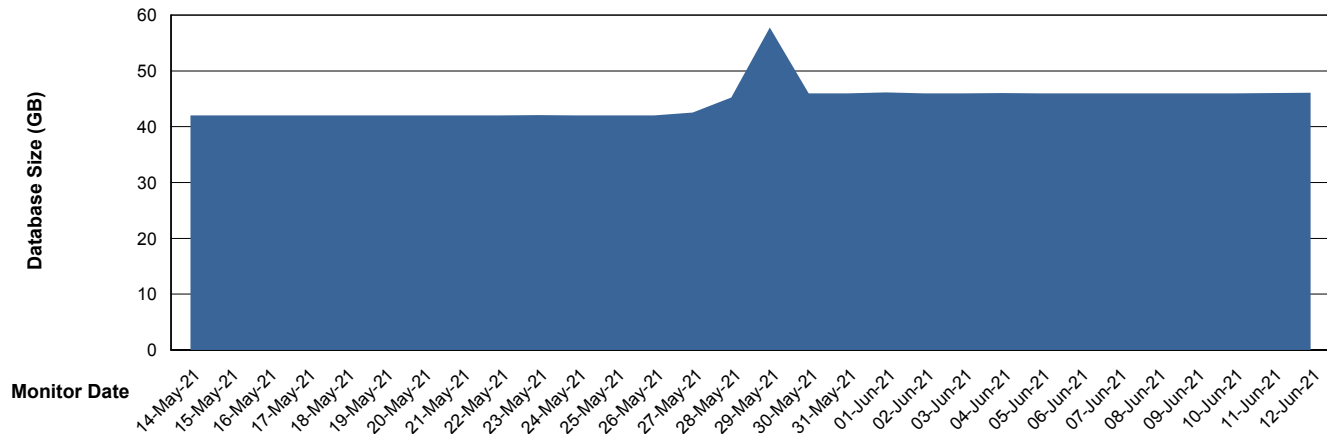

# Weekly SLA Customer Report

Customer ELJ Production  
Database ID 72

DATABASE SIZE ELJDB\_PRD\_BI

### Database growth over last month

DATABASE SIZE ELJDB\_Production

### Database growth over last month