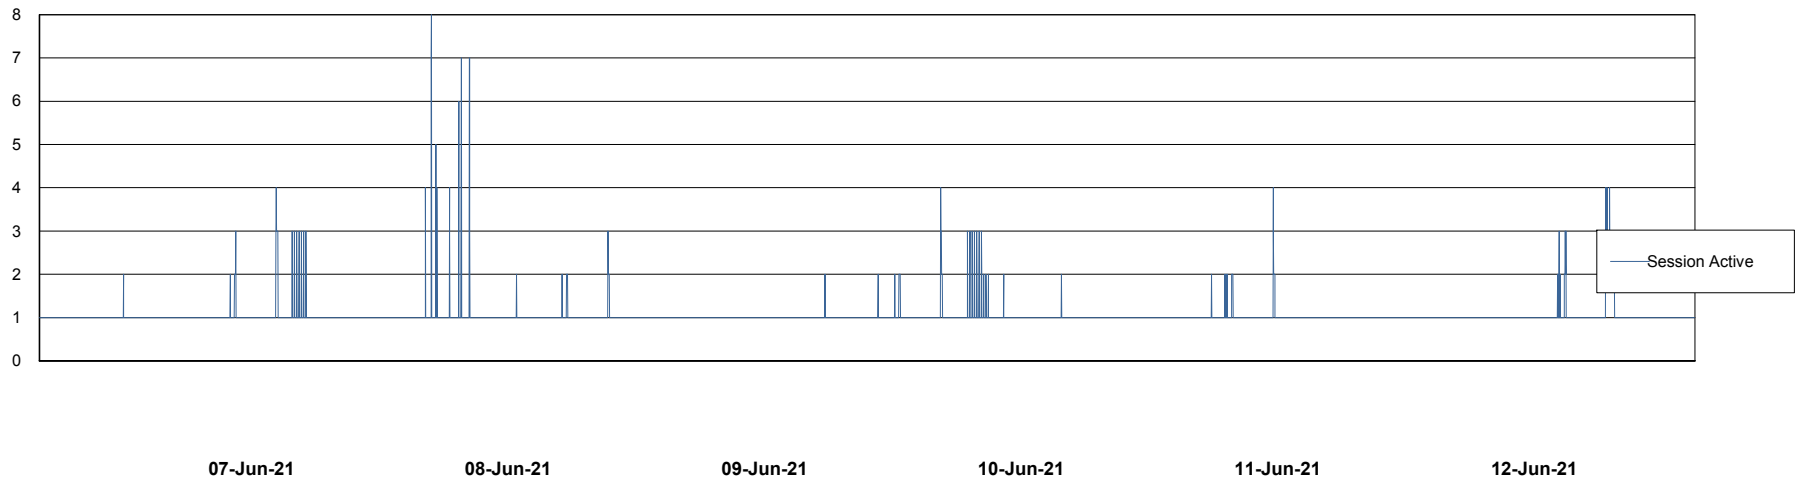

Database Performance ELJDB_PRD_BI