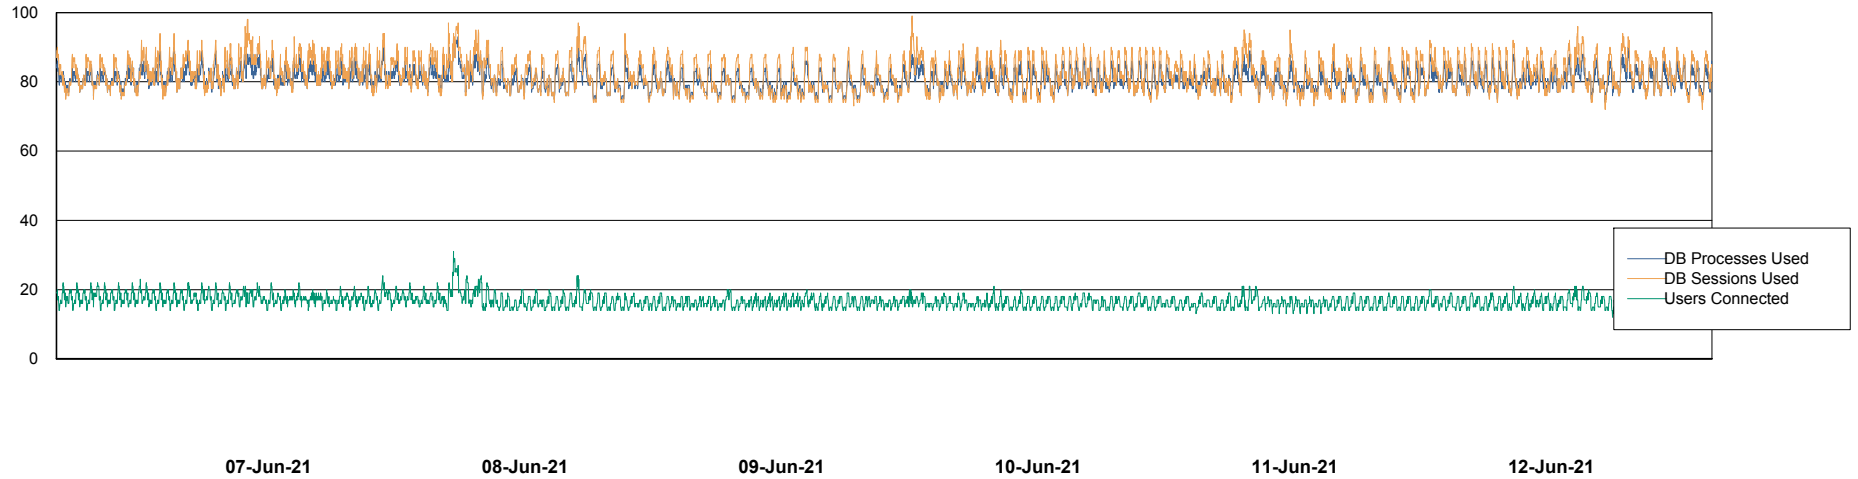

Database Performance ELJDB_PRD_BI