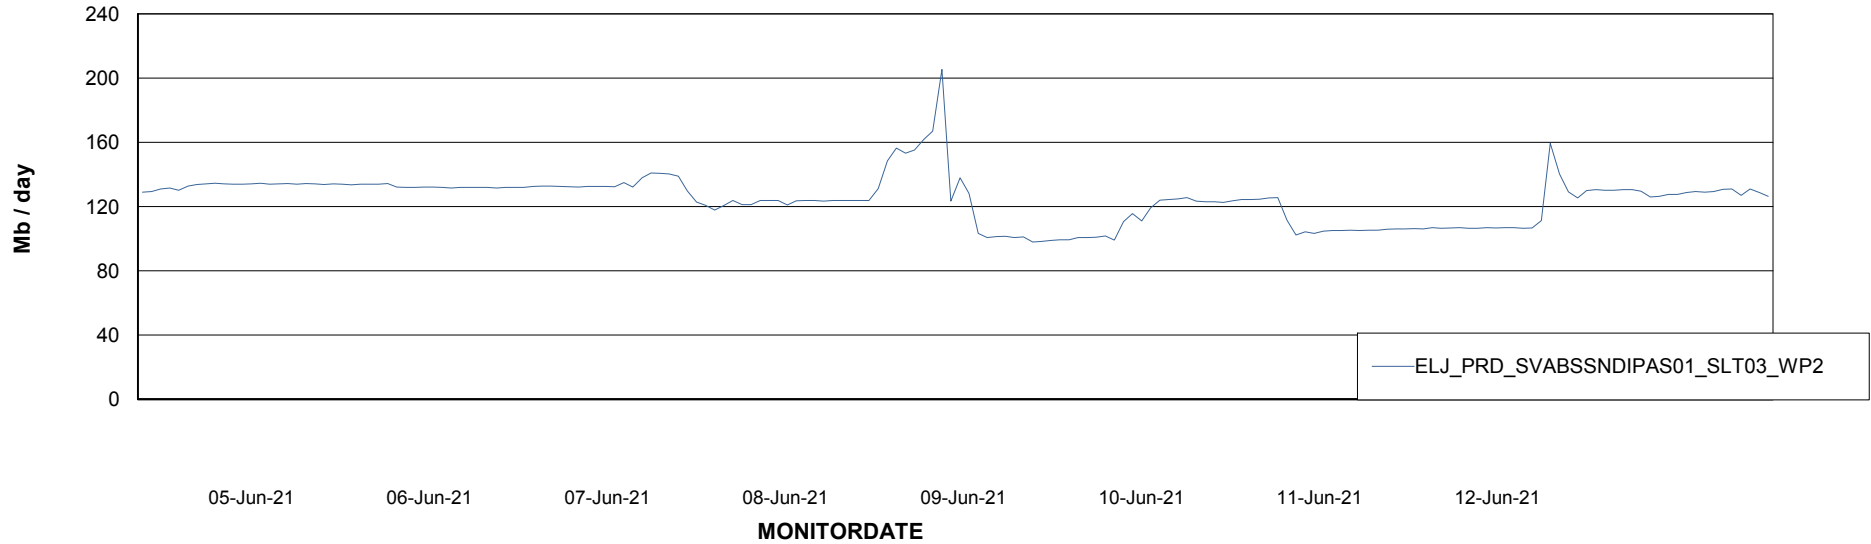

ABSSolute Web Component Services

Avg memory used per ABS Web component