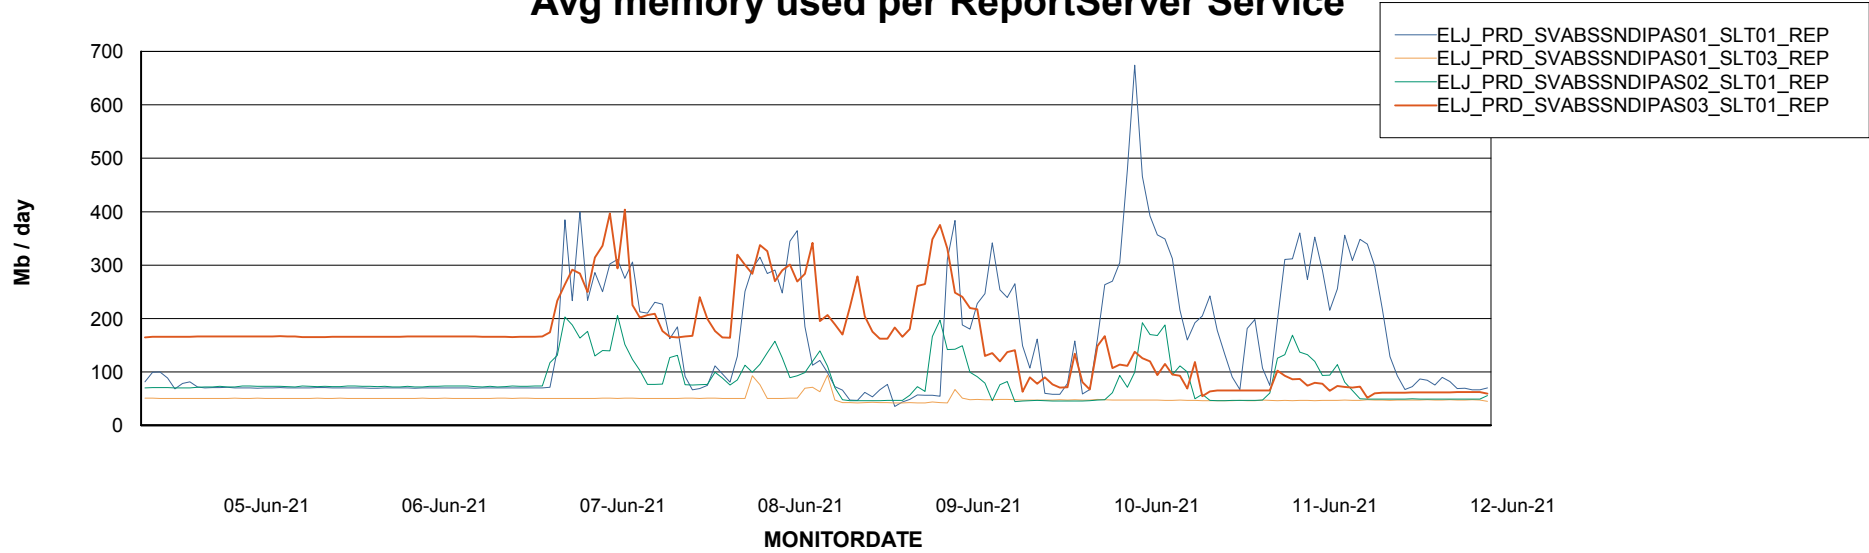

ABSSolute Application ReportServer Services

Avg memory used per ReportServer Service