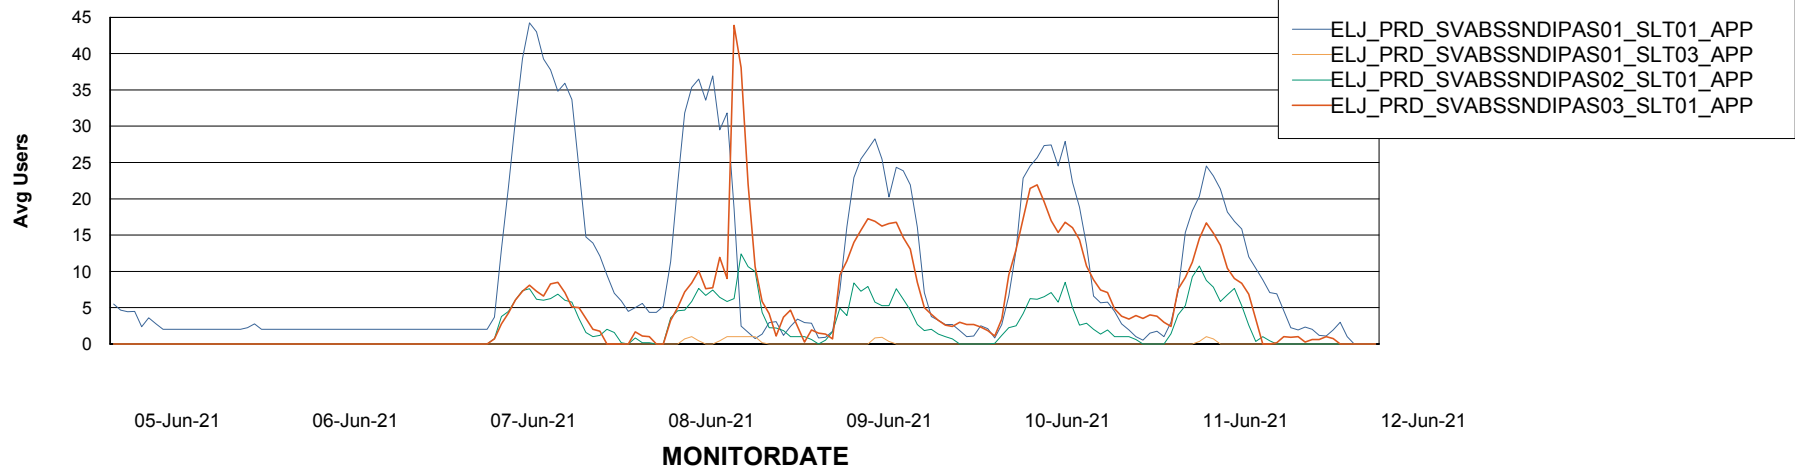

Avg users per day per ABS server