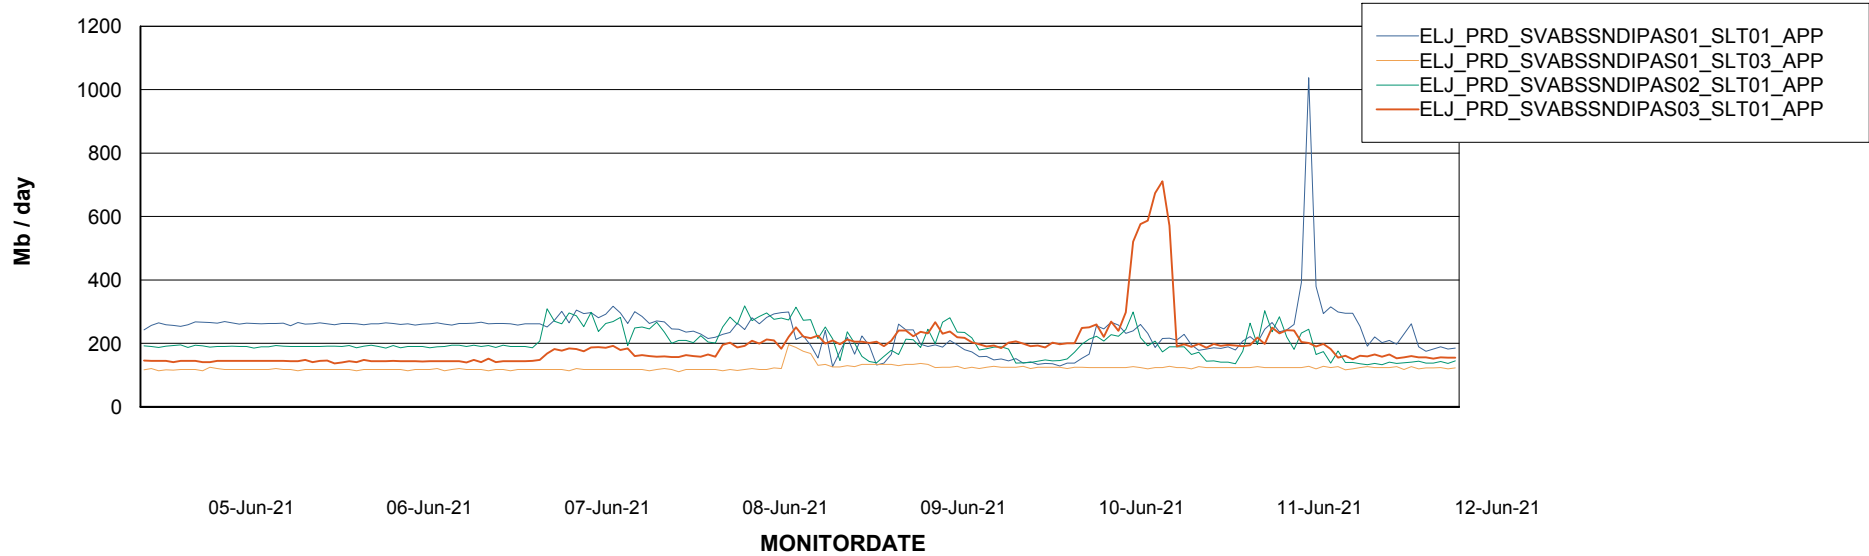

ABSSolute Application Server Services

Avg memory used per ABS Server Service