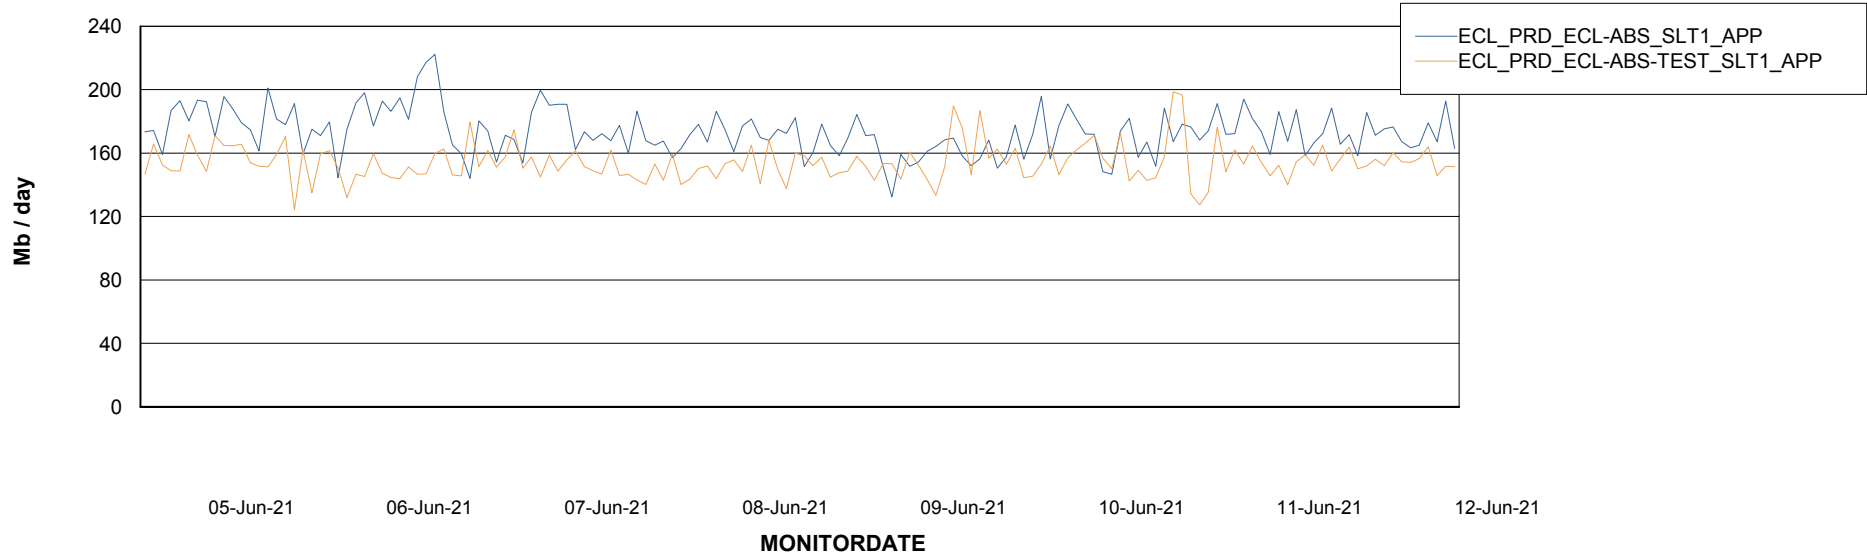

Weekly SLA Customer Report

Customer ECL_Production
 Database ID 77

DATABASE SIZE ECLDB_Production

Database growth over last month

Database Tablespace ECLDB_Production

Date	Tablespace Name	Filesize (Gb)	Usedsize (Gb)	Percentage free
12-Jun-21	ABSDATA	38	32	16
	INDX	8	3	60
11-Jun-21	ABSDATA	38	32	16
	INDX	8	3	60
10-Jun-21	ABSDATA	38	32	16
	INDX	8	3	60
09-Jun-21	ABSDATA	38	32	16
	INDX	8	3	60
08-Jun-21	ABSDATA	38	31	16
	INDX	8	3	60
07-Jun-21	ABSDATA	38	31	16
	INDX	8	3	60
06-Jun-21	ABSDATA	38	31	16
	INDX	8	3	60

Weekly SLA Customer Report

Customer ECL_Production
Database ID 77

ABSSolute Application Server Services

Avg memory used per ABS Server Service

Avg users per day per ABS server

Weekly SLA Customer Report

Customer ECL_Production
Database ID 77