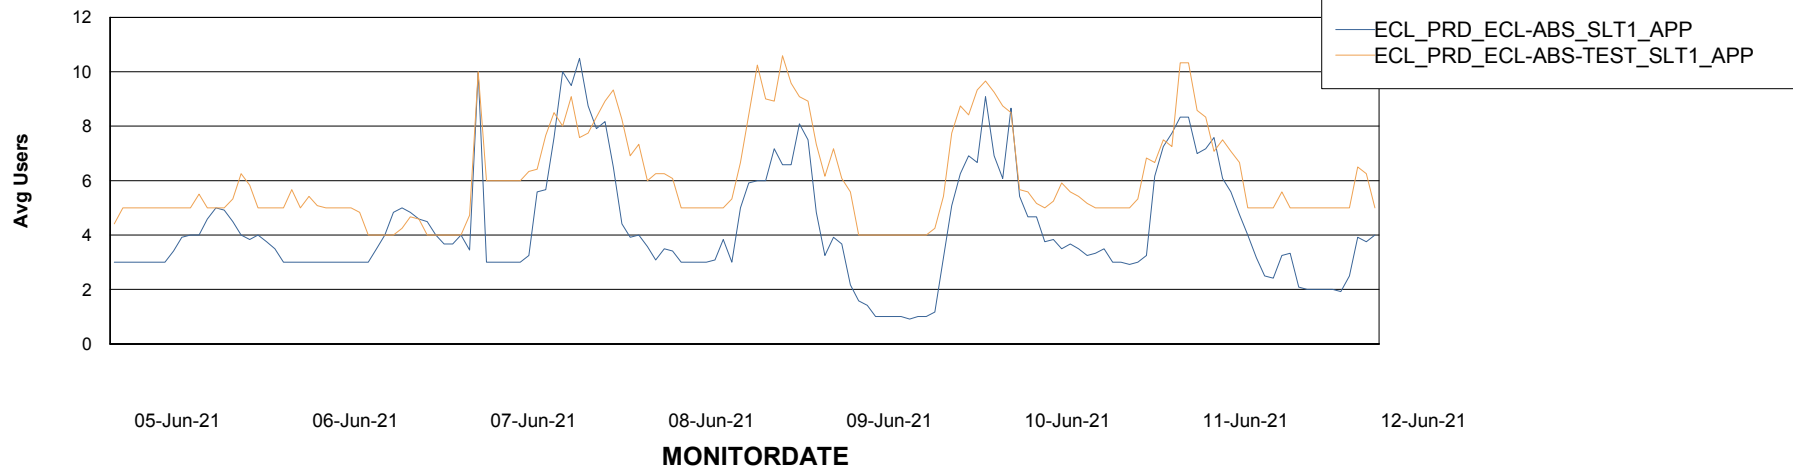

Weekly SLA Customer Report

Customer ECL_Production
Database ID 77

ABSSolute Application Server Services

Avg memory used per ABS Server Service

Avg users per day per ABS server

Weekly SLA Customer Report

Customer ECL_Production
Database ID 77