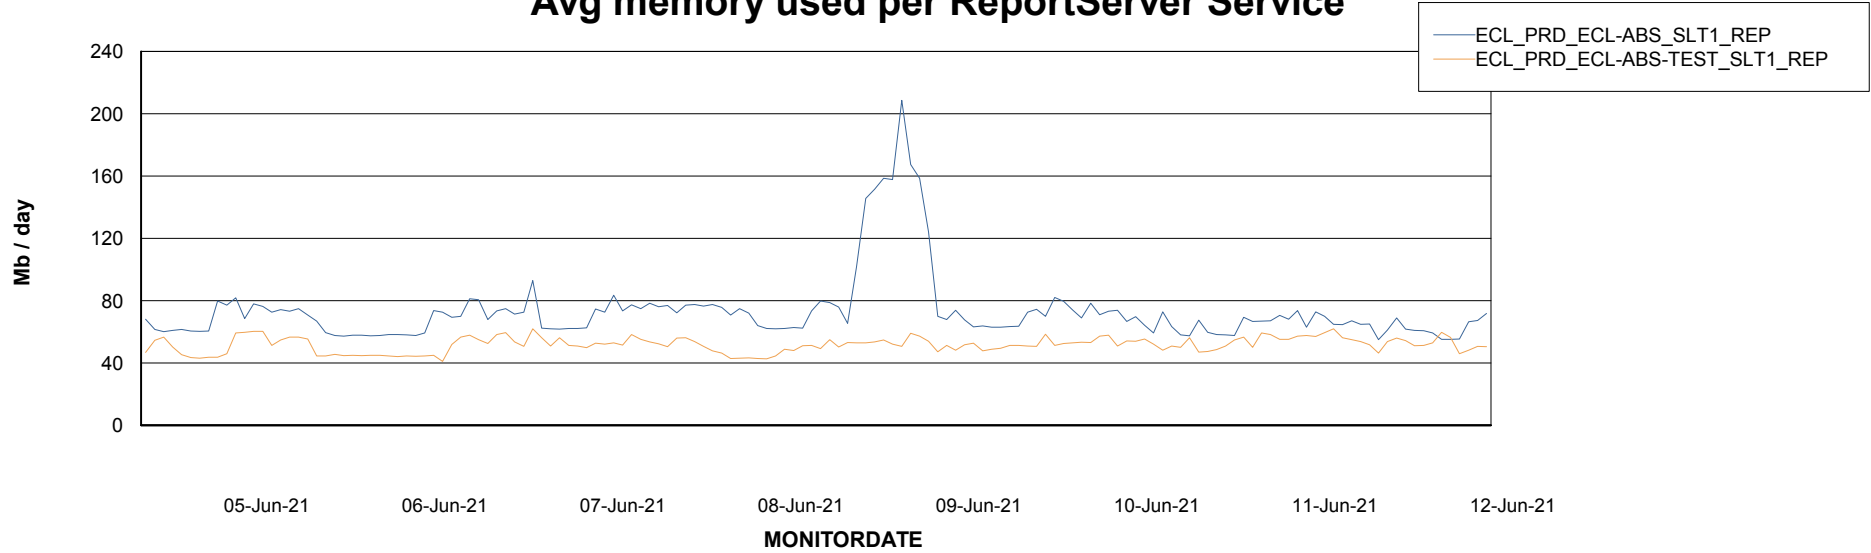

ABSSolute Application ReportServer Services

Avg memory used per ReportServer Service