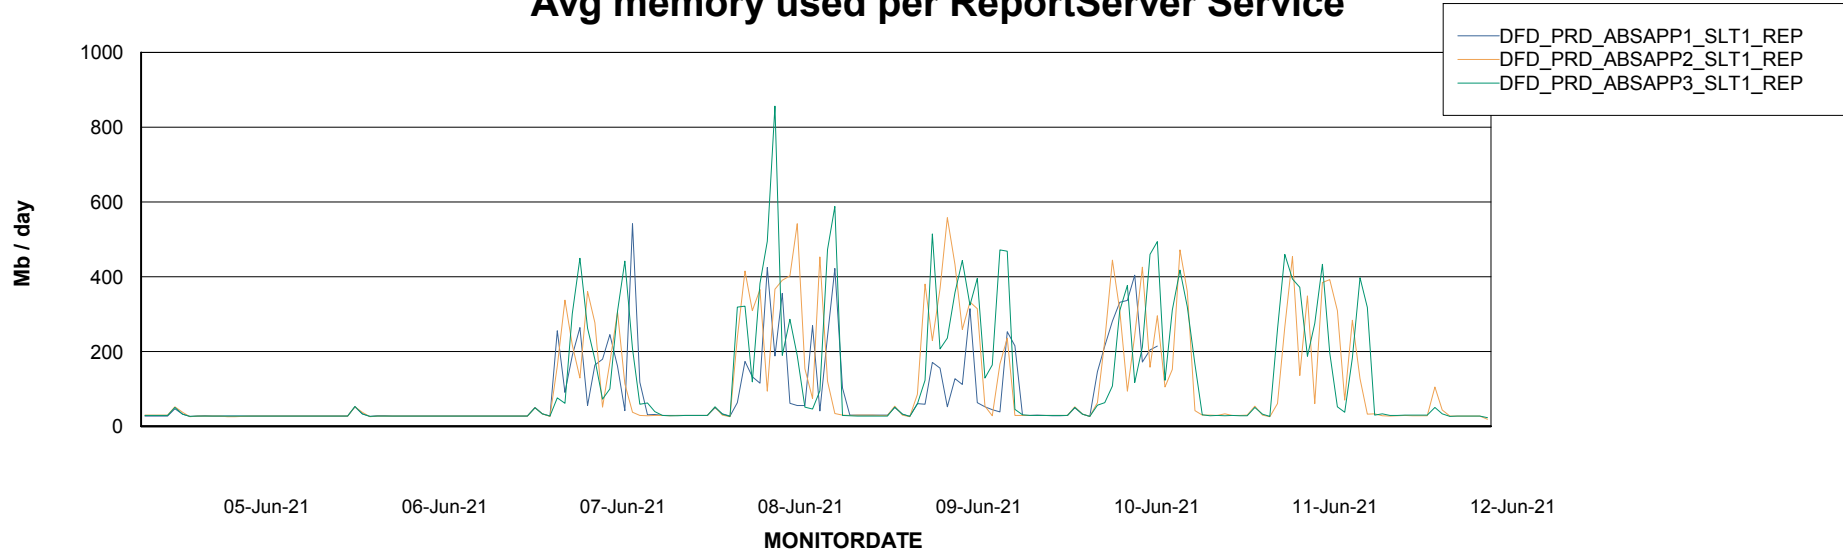

ABSSolute Application ReportServer Services

Avg memory used per ReportServer Service