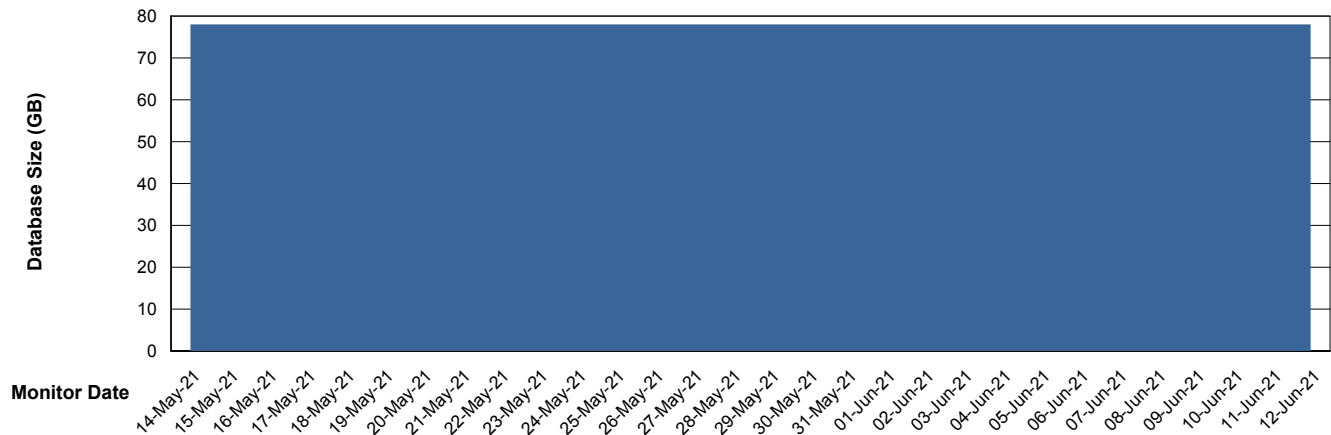

# Weekly SLA Customer Report

Customer DFD Production  
Database ID 39

DATABASE SIZE DFDDDB\_Production

### Database growth over last month

DATABASE SIZE DFDDDBI\_Production

### Database growth over last month