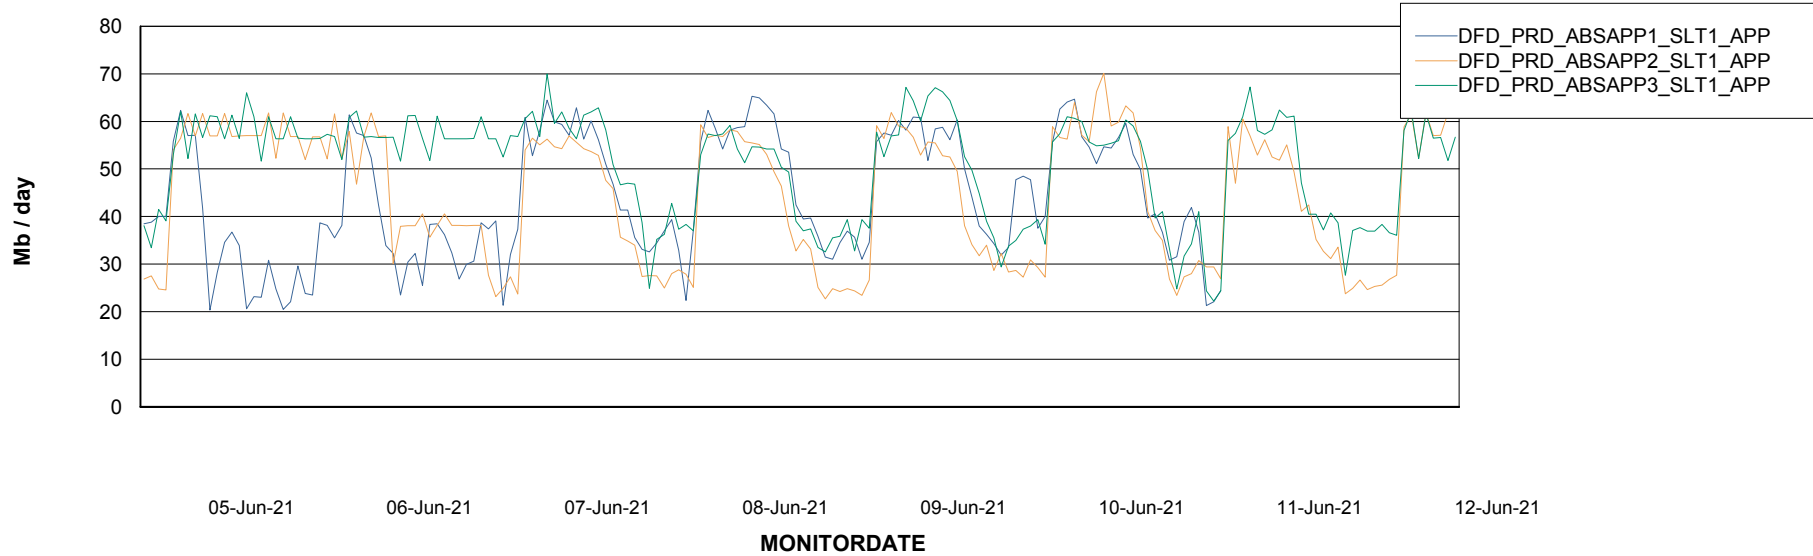

ABSSolute Application Server Services

Avg memory used per ABS Server Service