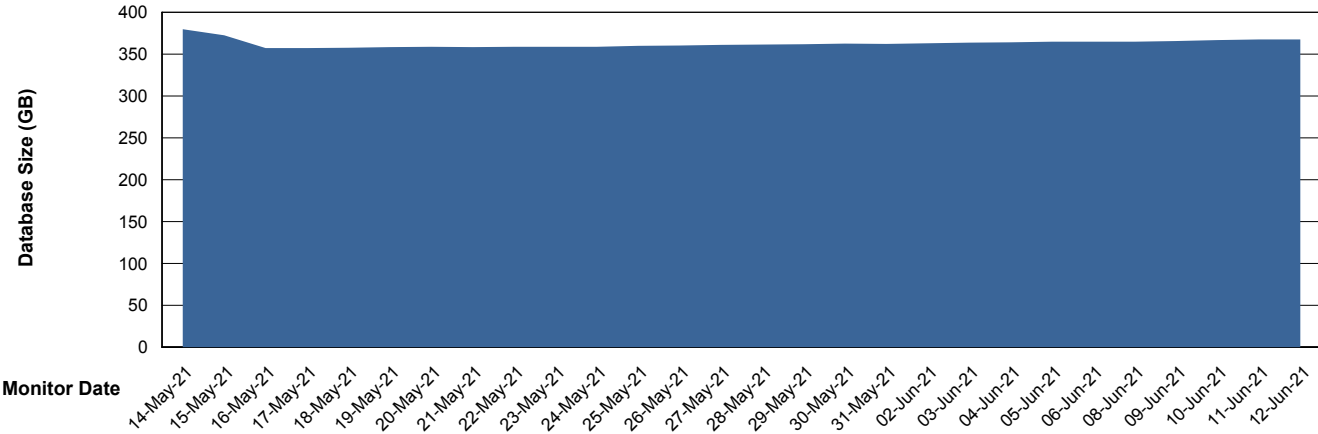

DATABASE SIZE CUS_ProdDB_Primary

Database growth over last month

Database Tablespace CUS_ProdDB_Primary

Date	Tablespace Name	Filesize (Gb)	Usedsize (Gb)	Percentage free
12-Jun-21	ABSDATA	162	114	30
	INDX	230	197	14
11-Jun-21	ABSDATA	162	114	30
	INDX	230	197	14
10-Jun-21	ABSDATA	162	114	30
	INDX	230	197	14
09-Jun-21	ABSDATA	162	114	30
	INDX	230	197	14
08-Jun-21	ABSDATA	162	113	30
	INDX	230	194	16
06-Jun-21	ABSDATA	162	113	30
	INDX	230	192	17