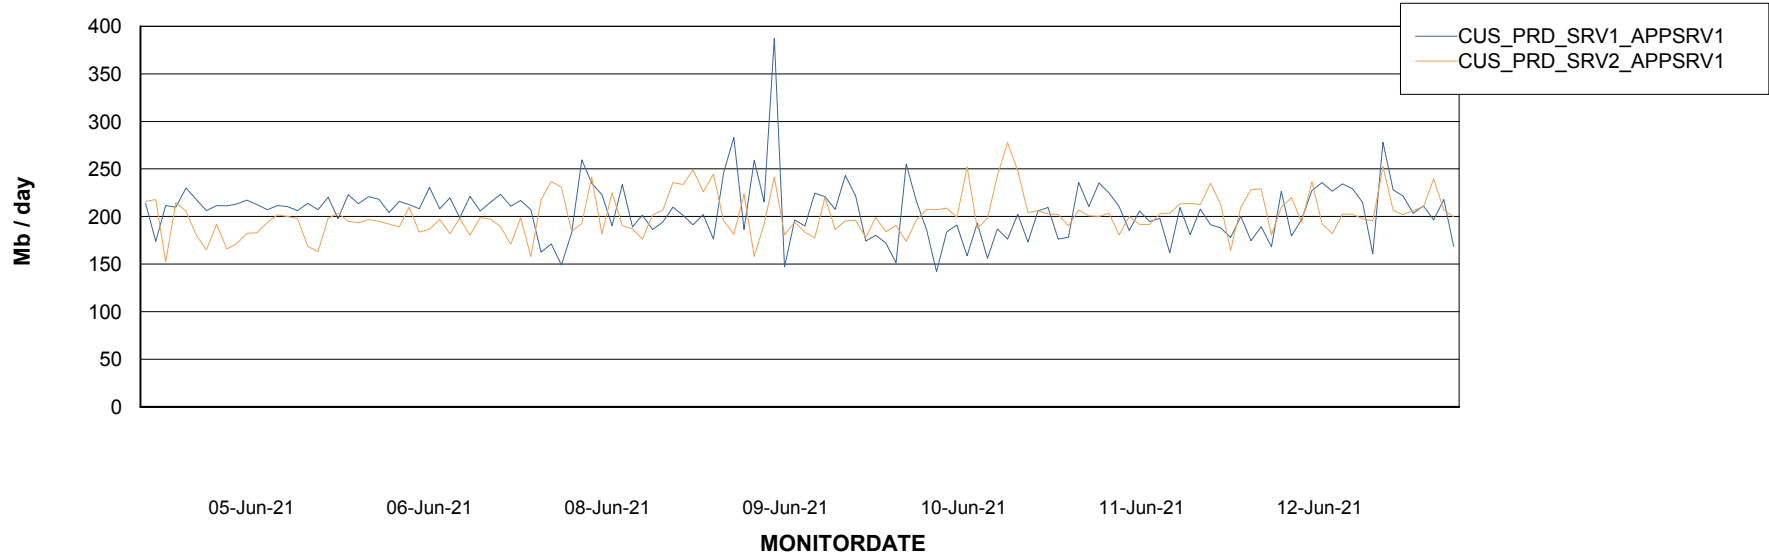

ABSSolute Application Server Services

Avg memory used per ABS Server Service