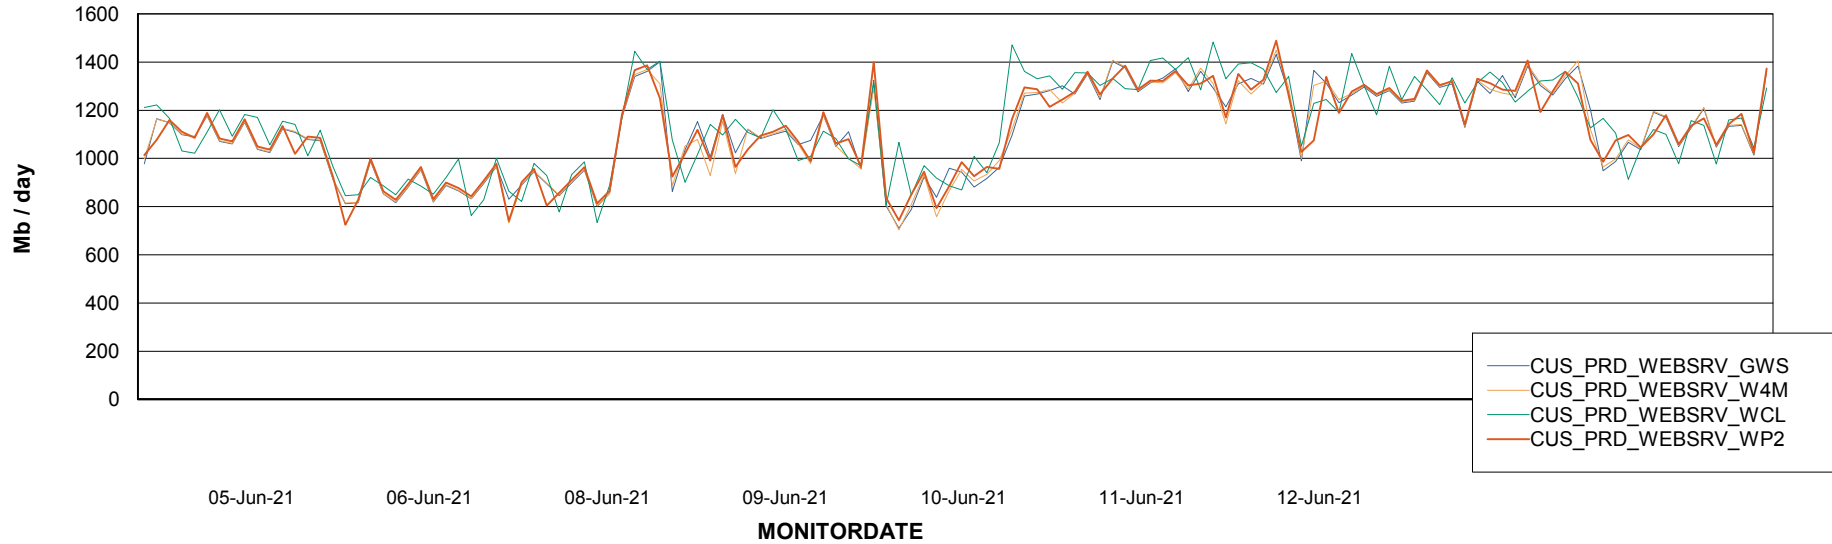

ABSSolute Web Component Services

Avg memory used per ABS Web component