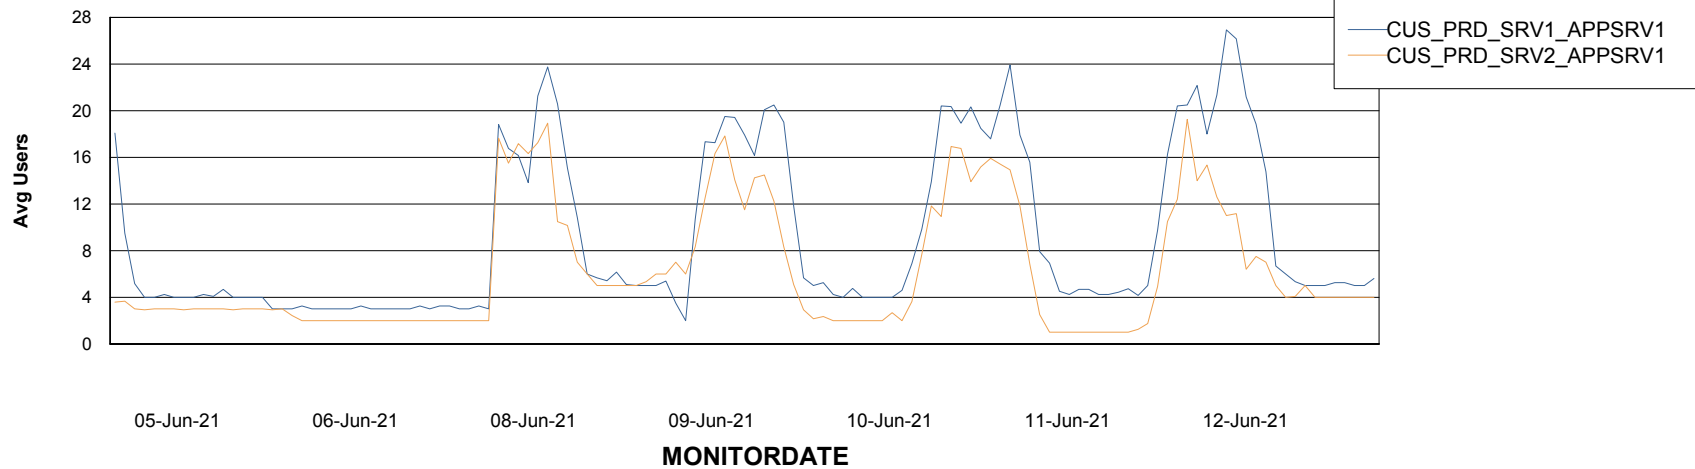

Avg users per day per ABS server