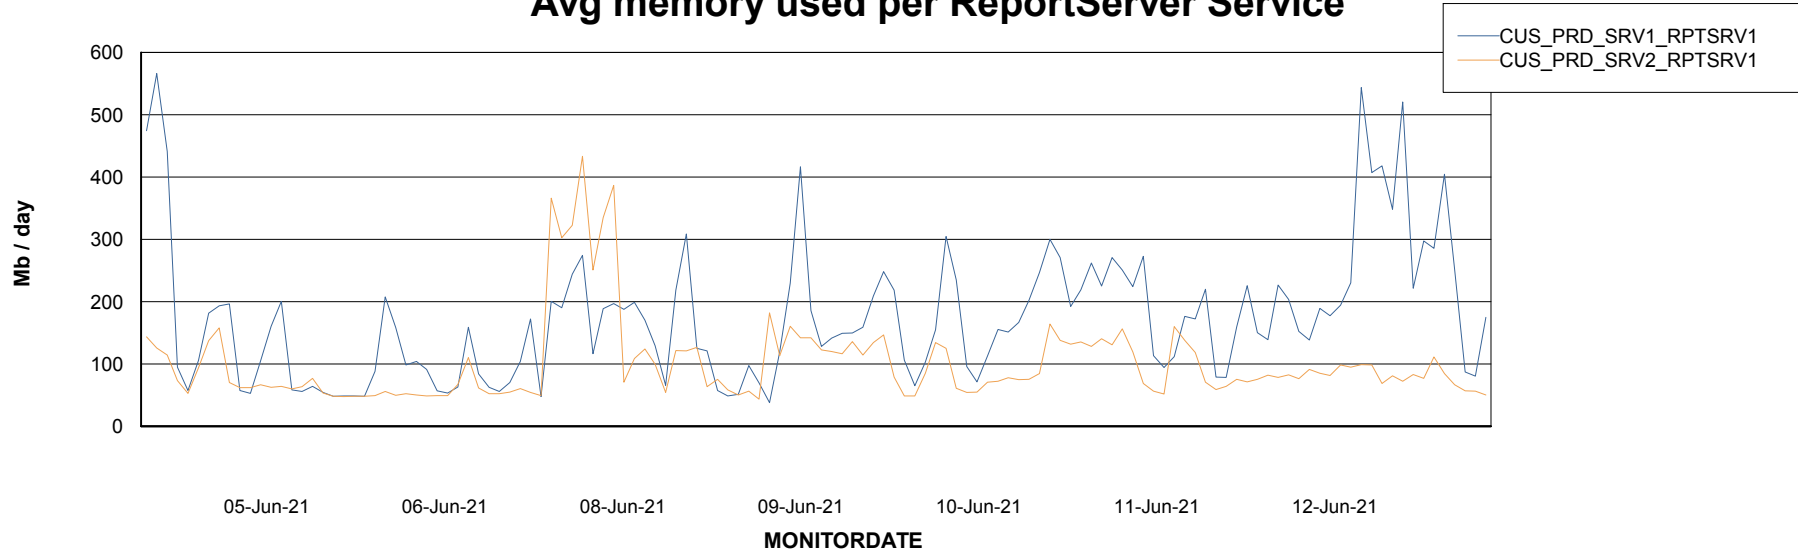

ABSolute Web Component Services

Avg memory used per ReportServer Service