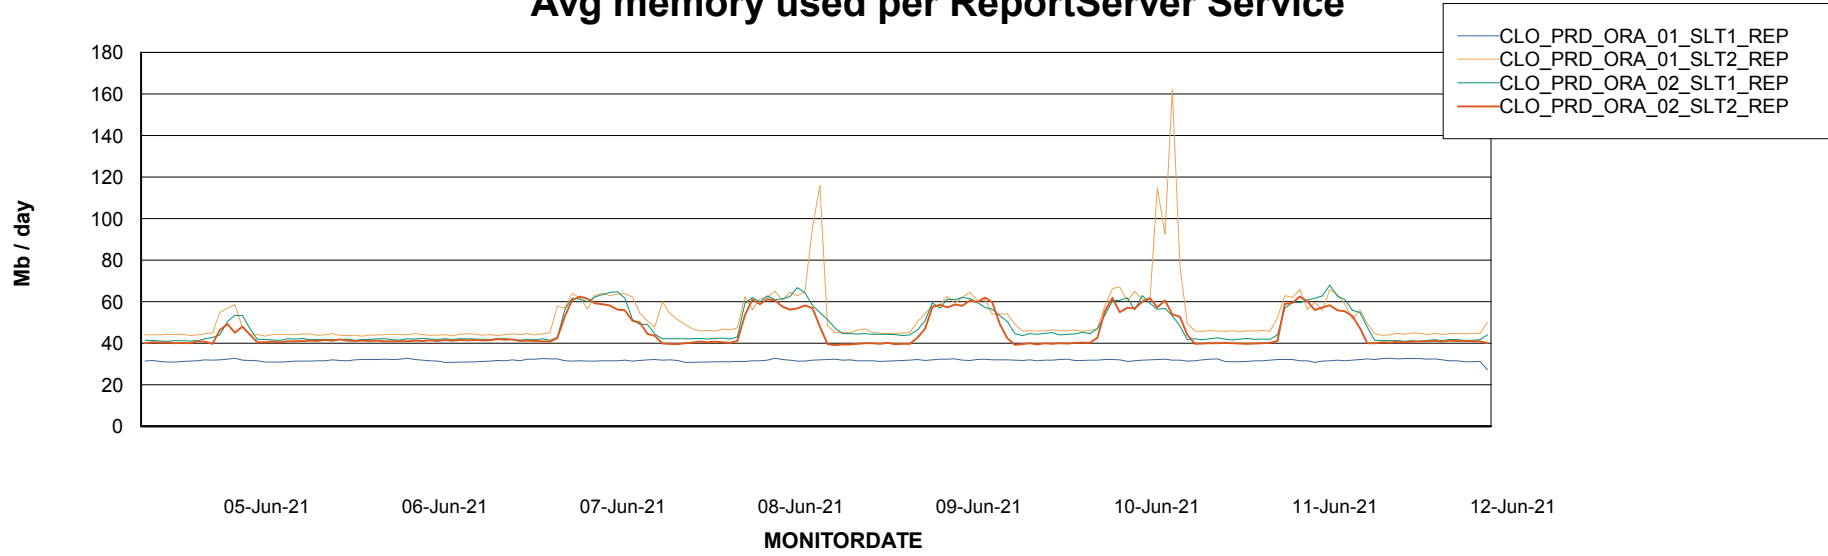

ABSSolute Application ReportServer Services

Avg memory used per ReportServer Service