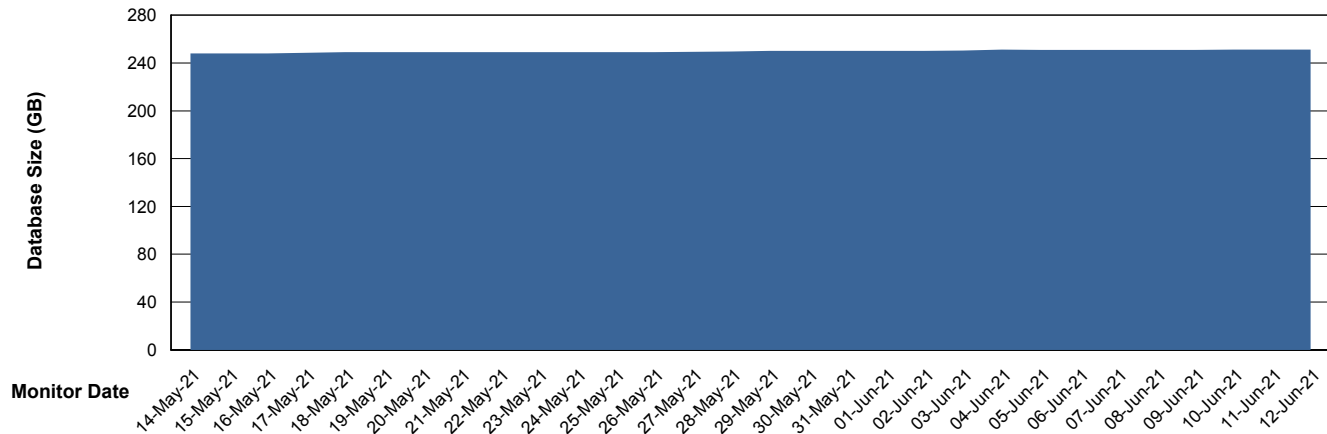

### Database growth over last month

DATABASE SIZE CLODB\_PRD\_Production

### Database growth over last month