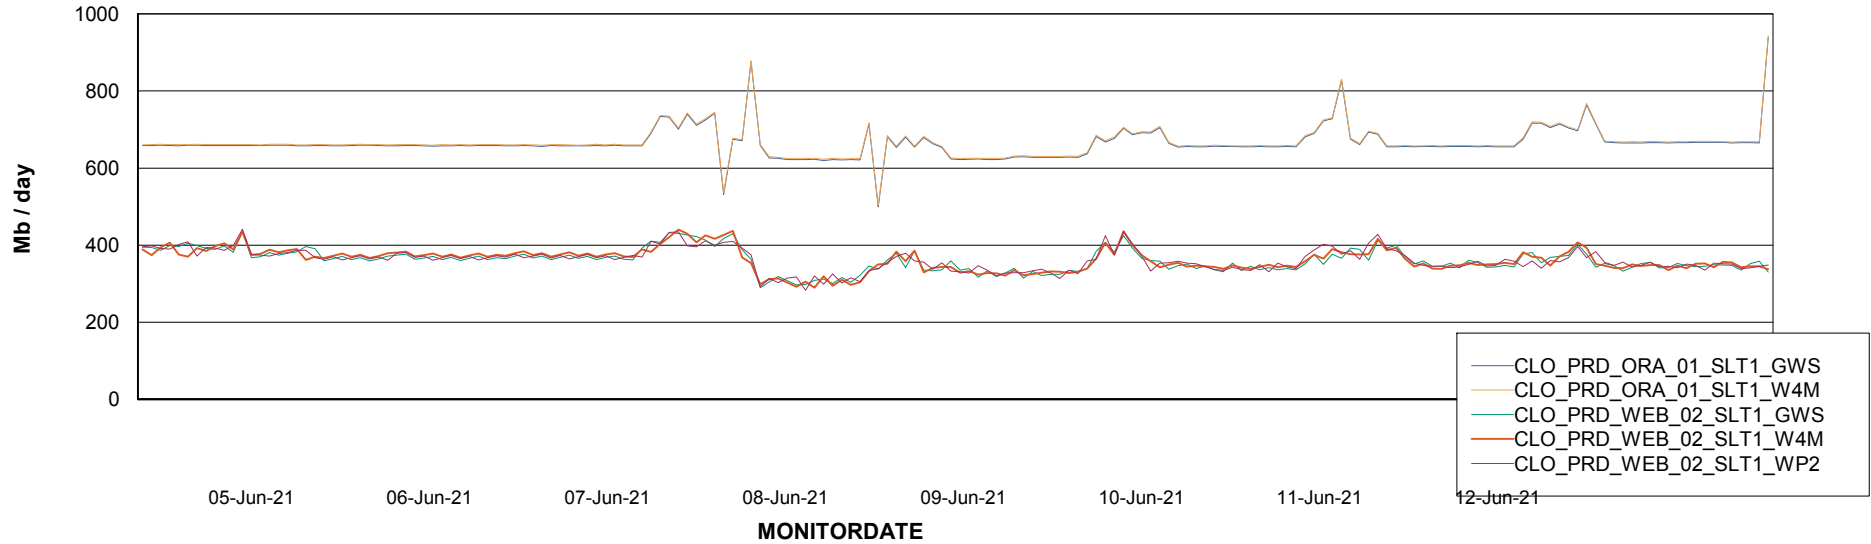

ABSolute Web Component Services

Avg memory used per ABS Web component