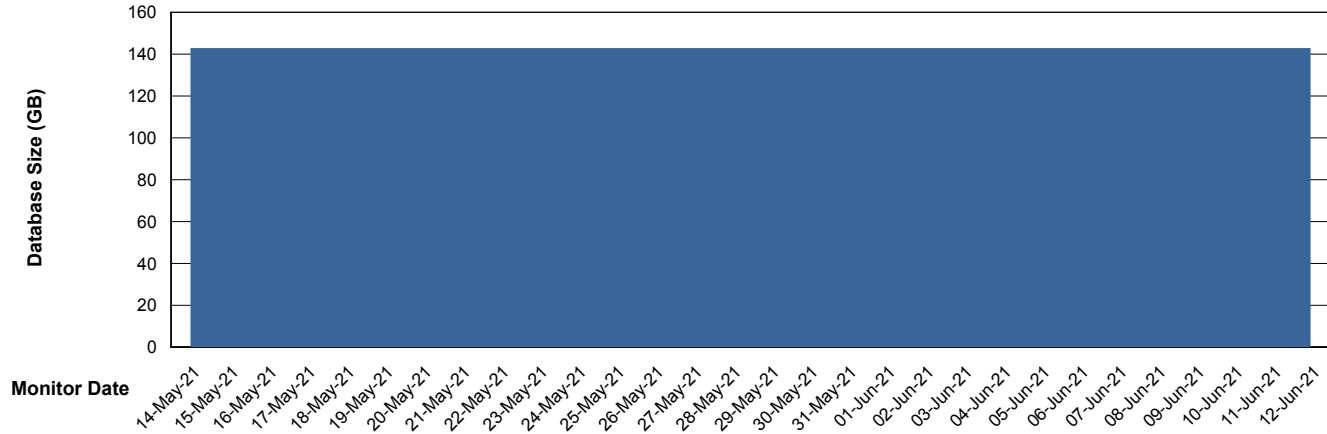

### Database growth over last month

DATABASE SIZE CLODB\_PRD\_Production

### Database growth over last month