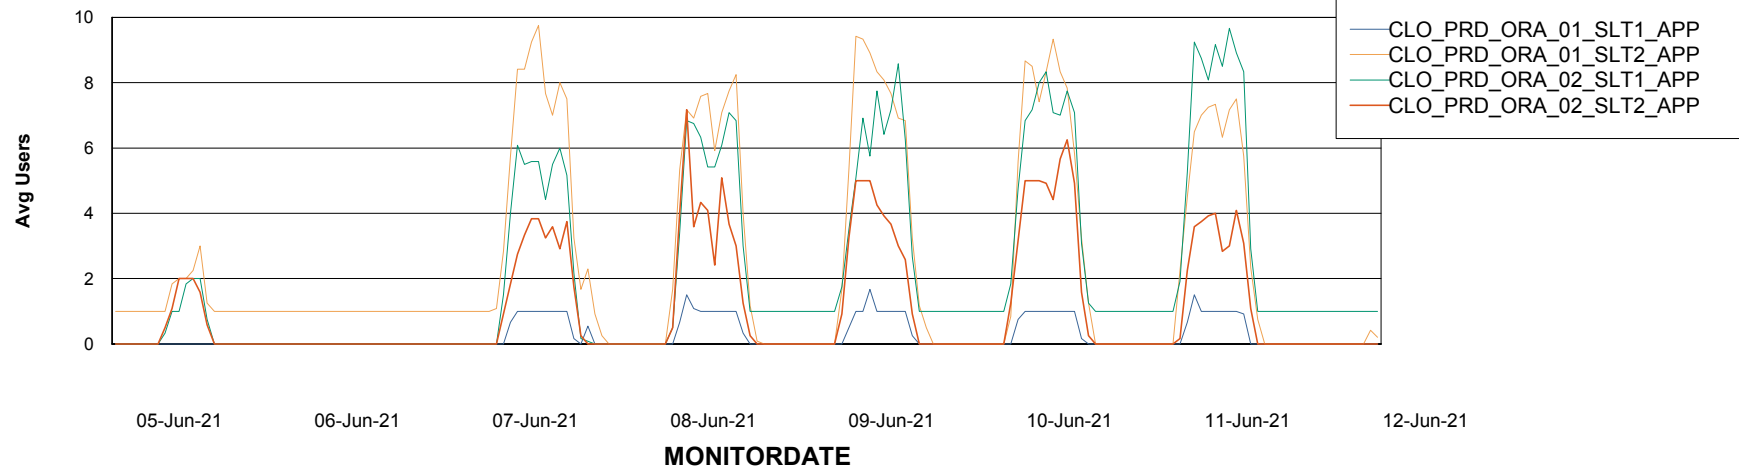

Avg users per day per ABS server