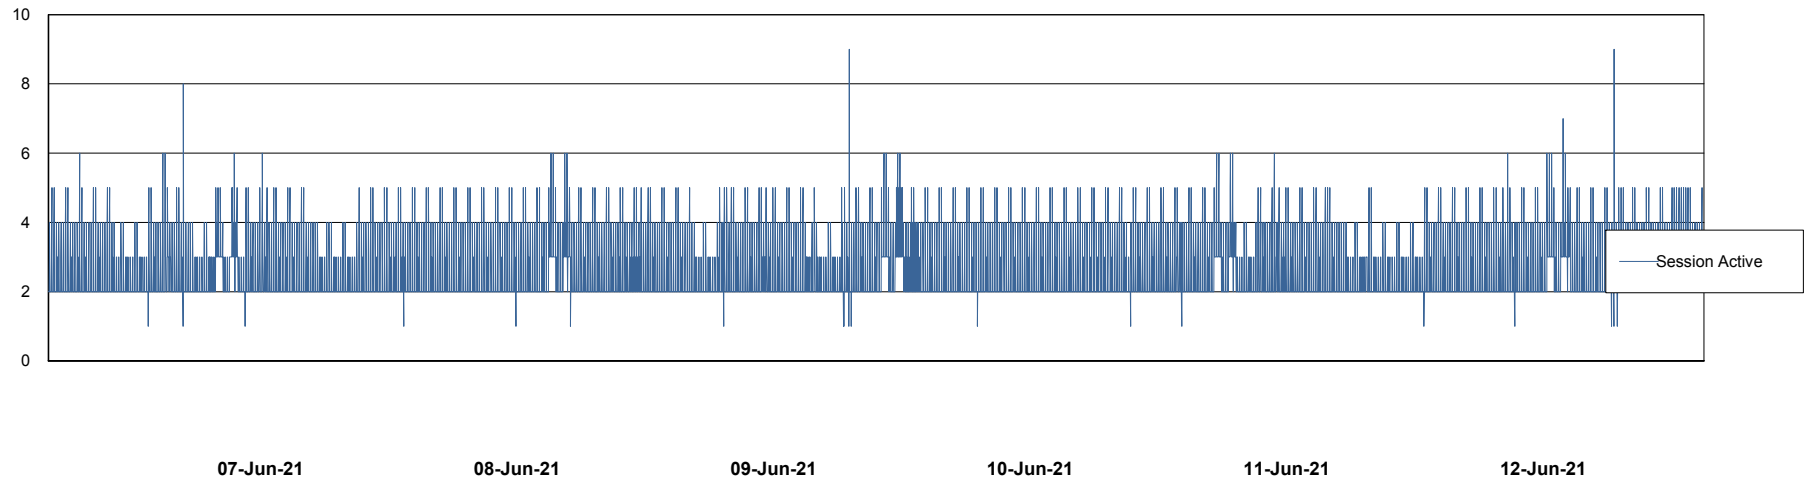

Database Performance CLODB_PRD_BI