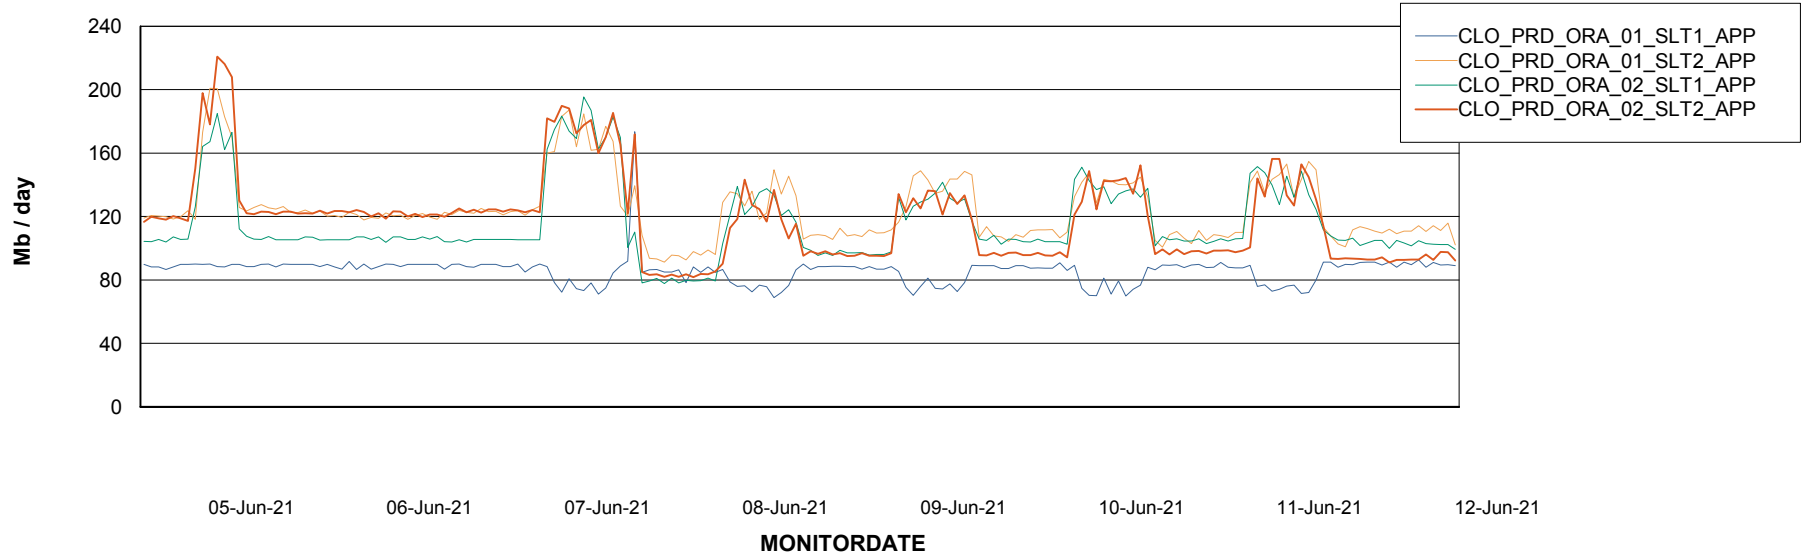

ABSSolute Application Server Services

Avg memory used per ABS Server Service