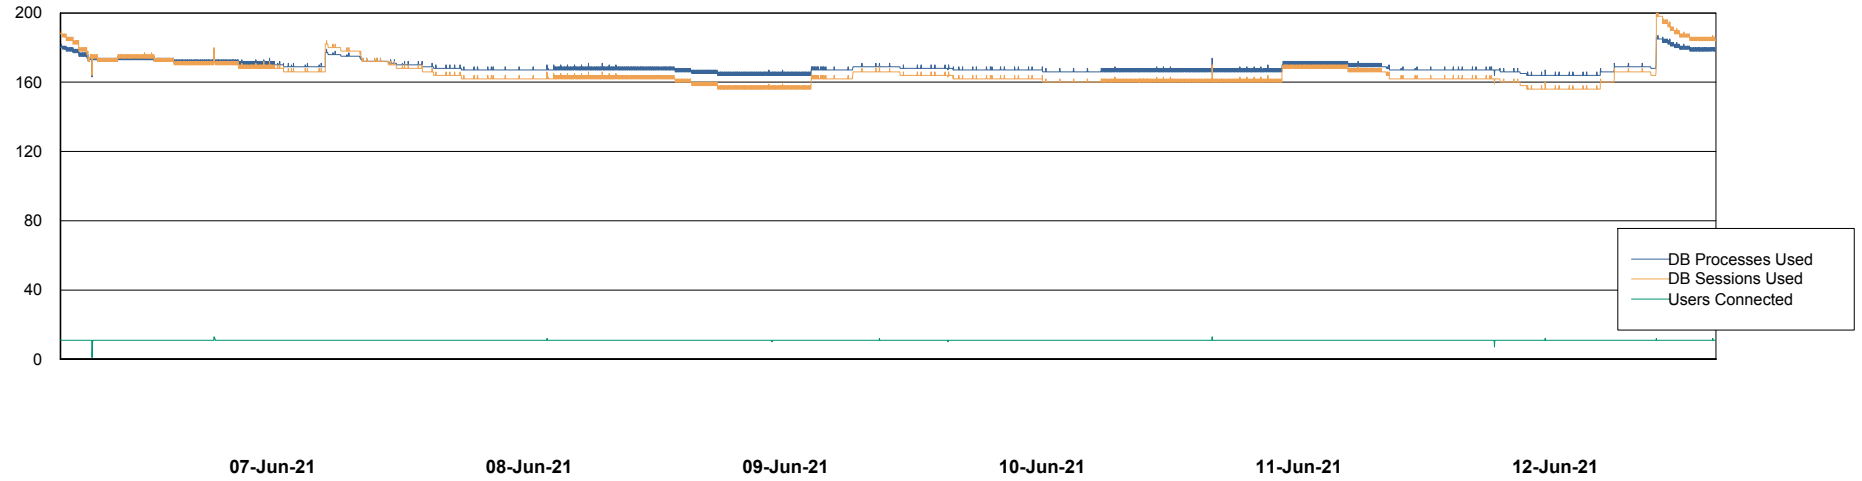

Database Performance CLODB_PRD_Test