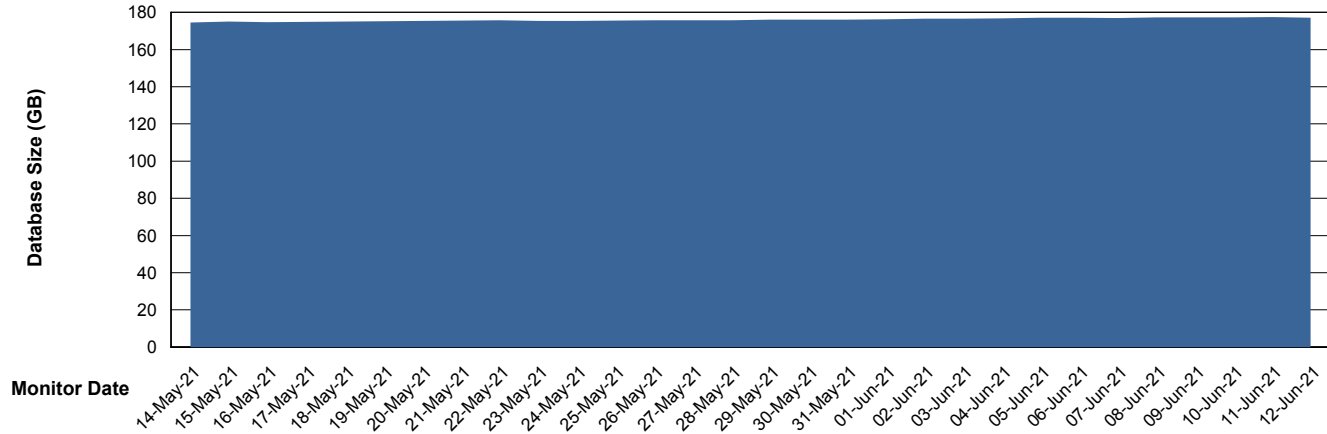

DATABASE SIZE CLODB_PRD_BI

Database growth over last month