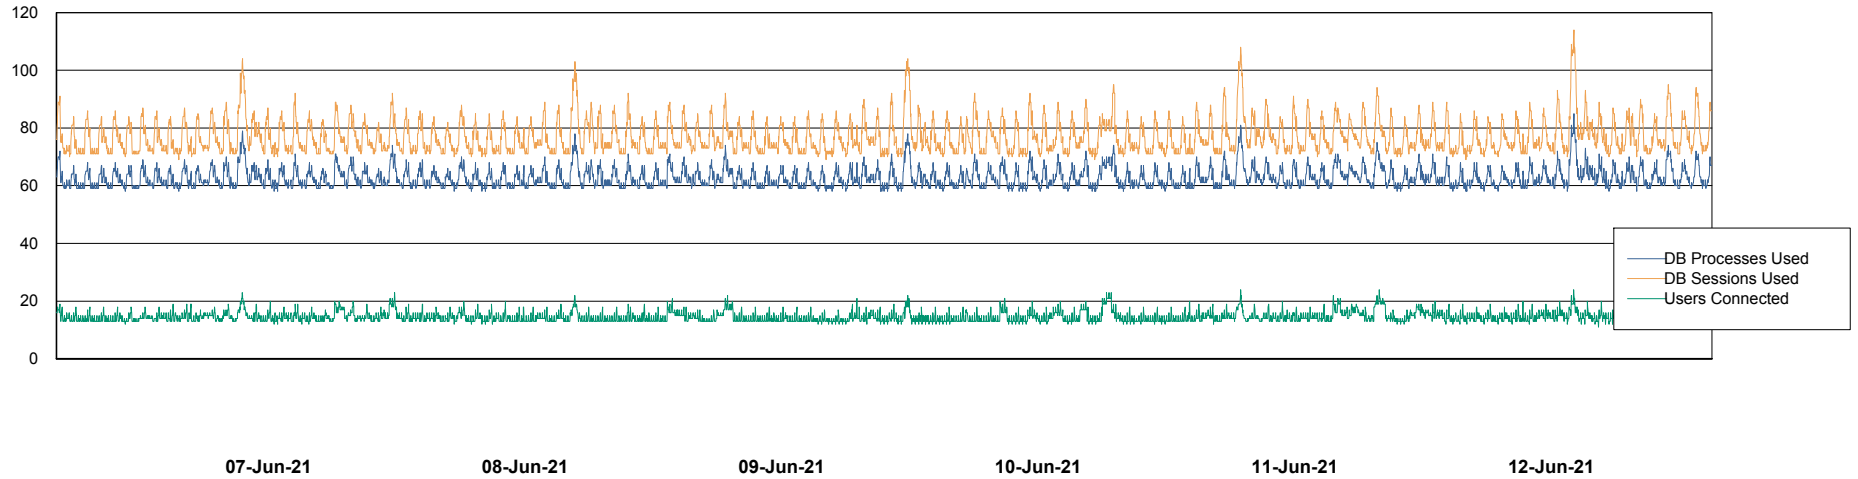

Database Performance CLODB_PRD_BI