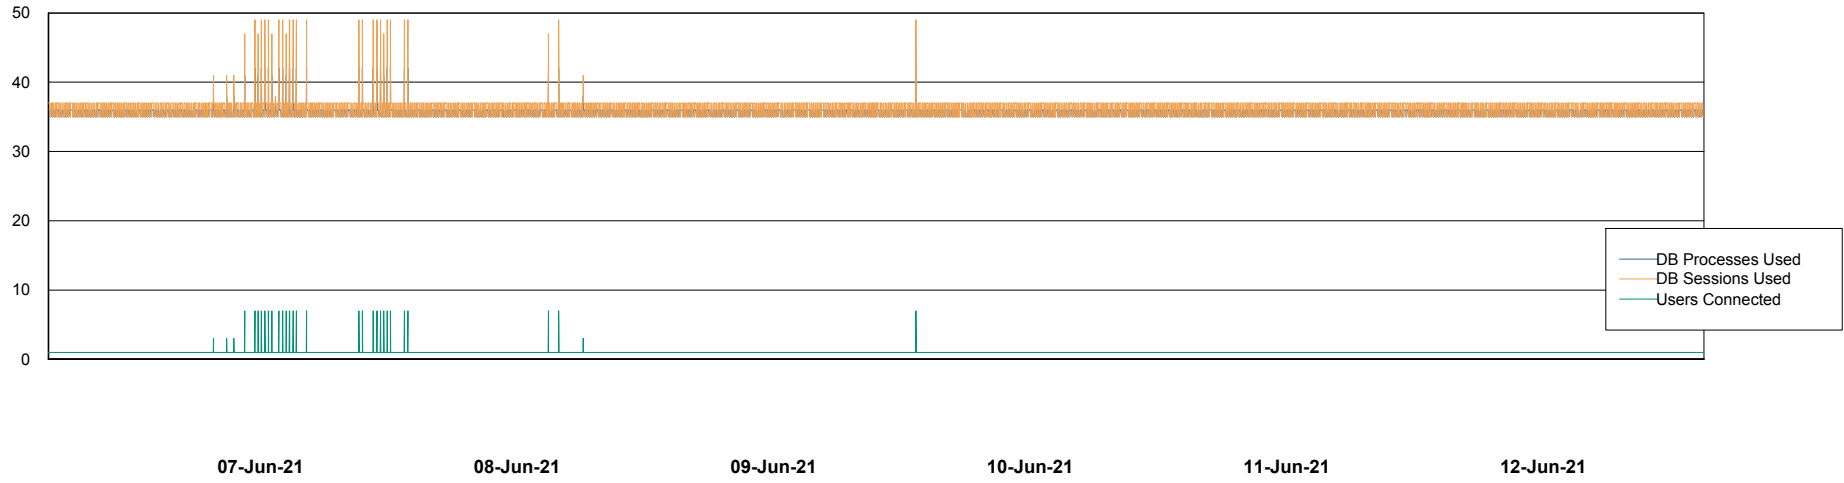

Weekly SLA Customer Report

Customer CIW Production
Database ID 45

Database Performance CIWDB_Production

Weekly SLA Customer Report

Customer CIW Production
Database ID 45

Database Performance CIWDB_Standby

Weekly SLA Customer Report

Customer CIW Production
 Database ID 45

DATABASE SIZE CIWDB_Production

Database growth over last month

Database Tablespace CIWDB_Production

Date	Tablespace Name	Filesize (Gb)	Usedsize (Gb)	Percentage free
12-Jun-21	ABSDATA	51	40	22
	INDX	12	6	50
11-Jun-21	ABSDATA	51	40	22
	INDX	12	6	50
10-Jun-21	ABSDATA	51	40	22
	INDX	12	6	50
09-Jun-21	ABSDATA	51	40	22
	INDX	12	6	50
08-Jun-21	ABSDATA	51	40	22
	INDX	12	6	50
07-Jun-21	ABSDATA	51	40	22
	INDX	12	6	50
06-Jun-21	ABSDATA	51	40	22
	INDX	12	6	50