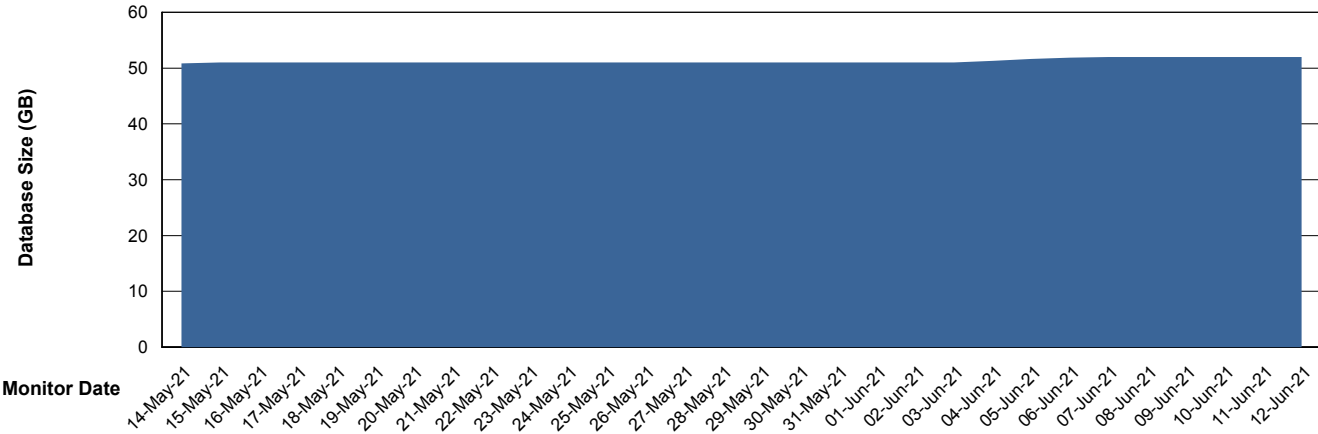

Weekly SLA Customer Report

Customer CIW Production
Database ID 45

Database Performance CIWDB_Production

Weekly SLA Customer Report

Customer CIW Production
Database ID 45

Database Performance CIWDB_Standby

Weekly SLA Customer Report

Customer CIW Production
 Database ID 45

DATABASE SIZE CIWDB_Production

Database growth over last month

Database Tablespace CIWDB_Production

Date	Tablespace Name	Filesize (Gb)	Usedsize (Gb)	Percentage free
12-Jun-21	ABSDATA	51	40	22
	INDX	12	6	50
11-Jun-21	ABSDATA	51	40	22
	INDX	12	6	50
10-Jun-21	ABSDATA	51	40	22
	INDX	12	6	50
09-Jun-21	ABSDATA	51	40	22
	INDX	12	6	50
08-Jun-21	ABSDATA	51	40	22
	INDX	12	6	50
07-Jun-21	ABSDATA	51	40	22
	INDX	12	6	50
06-Jun-21	ABSDATA	51	40	22
	INDX	12	6	50