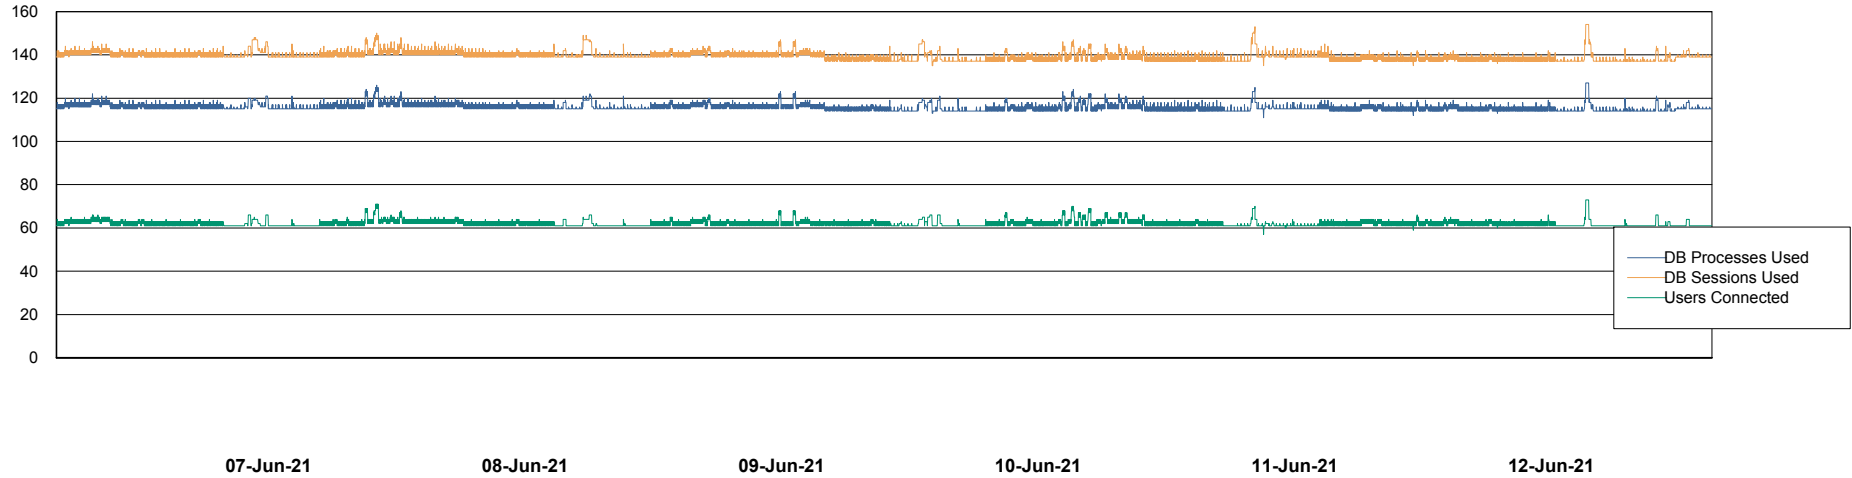

Harddisk Usage CIW_PRD_ORACLE2

	Free disk space on c: (%)	Total disk space on c: (Gb)	Free disk space on d: (%)	Total disk space on d: (Gb)	Free disk space on e: (%)	Total disk space on e: (Gb)
12-Jun-21	92	701	62	700	100	830
11-Jun-21	92	701	61	700	100	830
10-Jun-21	92	701	61	700	100	830
09-Jun-21	92	701	61	700	100	830
08-Jun-21	92	701	62	700	100	830
07-Jun-21	92	701	62	700	100	830
06-Jun-21	92	701	62	700	100	830

Weekly SLA Customer Report

Customer CIW Production
Database ID 45

Database Performance CIWDB_Production

Weekly SLA Customer Report

Customer CIW Production
Database ID 45

Database Performance CIWDB_Standby

Weekly SLA Customer Report