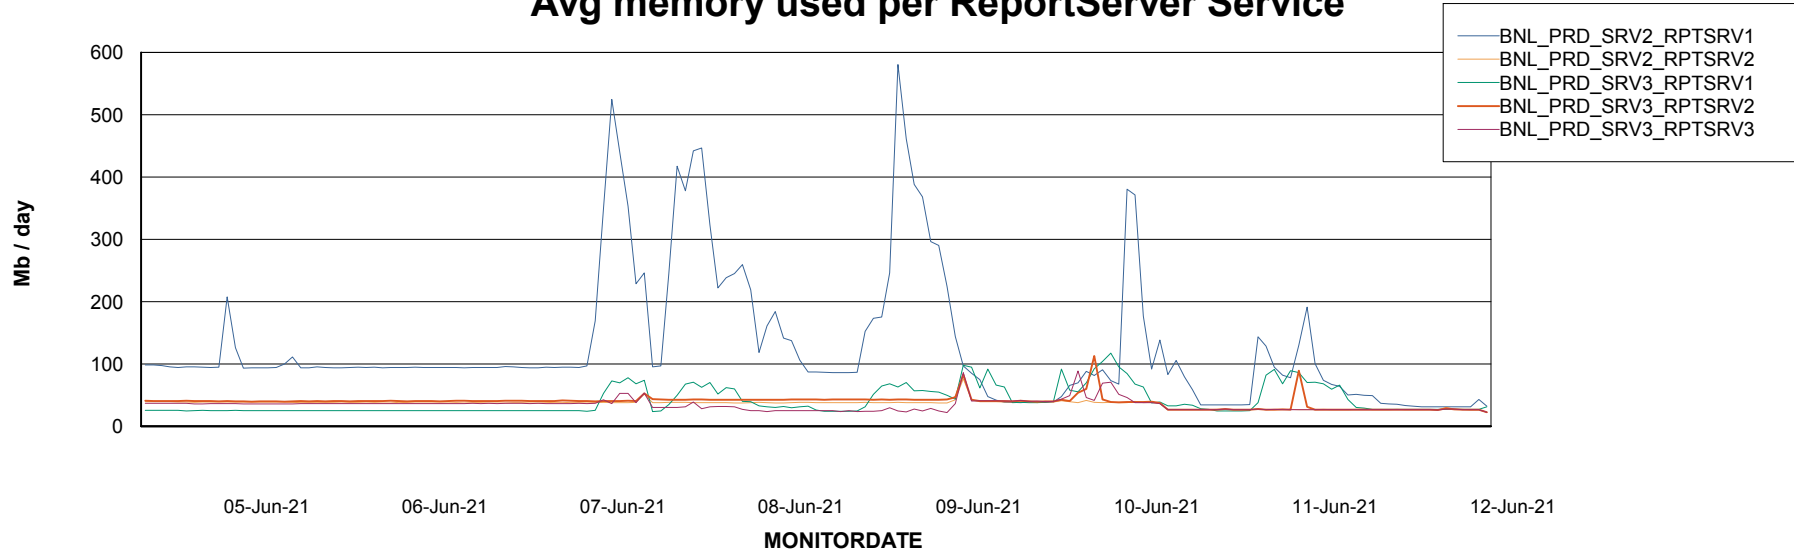

ABSolute Web Component Services

Avg memory used per ReportServer Service