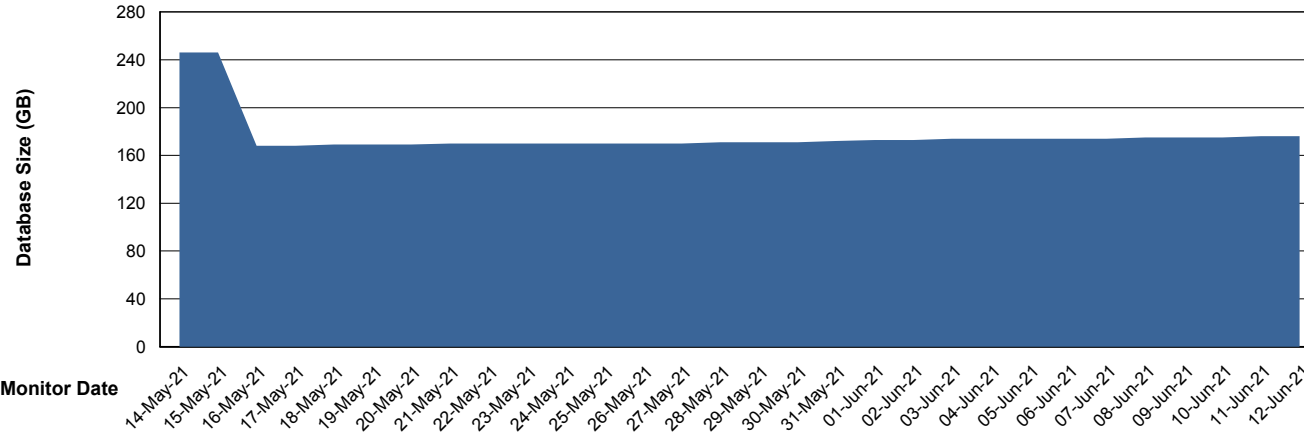

Weekly SLA Customer Report

Customer BNL_Production
 Database ID 83

Harddisk Usage BNL_PRD_vm-absa03

	Free disk space on C: (%)	Total disk space on C: (Gb)	Used disk space on C: (Gb)	Free disk space on D: (%)	Total disk space on D: (Gb)	Used disk space on D: (Gb)	Free disk space on F: (%)	Total disk space on F: (Gb)	Used disk space on F: (Gb)
12-Jun-21	68	127	40	52	127	61	92	64	5
11-Jun-21	68	127	40	52	127	61	92	64	5
10-Jun-21	68	127	41	52	127	61	92	64	5
09-Jun-21	69	127	39	52	127	61	92	64	5
08-Jun-21	70	127	38	52	127	61	92	64	5
07-Jun-21	70	127	38	52	127	61	92	64	5
06-Jun-21	70	127	38	52	127	61	92	64	5

Database Performance BNLDB_Production

Weekly SLA Customer Report

Customer BNL_Production
 Database ID 83

DATABASE SIZE BNLDB_Production

Database growth over last month

Database Tablespace BNLDB_Production

Date	Tablespace Name	Filesize (Gb)	Usedsize (Gb)	Percentage free
12-Jun-21	ABSDATA	122	65	47
	INDX	340	110	68
11-Jun-21	ABSDATA	122	65	47
	INDX	340	110	68
10-Jun-21	ABSDATA	122	65	47
	INDX	340	109	68
09-Jun-21	ABSDATA	122	65	47
	INDX	340	109	68
08-Jun-21	ABSDATA	122	65	47
	INDX	340	109	68
07-Jun-21	ABSDATA	122	65	47
	INDX	340	108	68
06-Jun-21	ABSDATA	122	65	47
	INDX	340	108	68

Weekly SLA Customer Report

Customer BNL_Production
Database ID 83

ABSSolute Application Server Services

Avg memory used per ABS Server Service

Avg users per day per ABS server

Weekly SLA Customer Report

Customer BNL_Production
Database ID 83