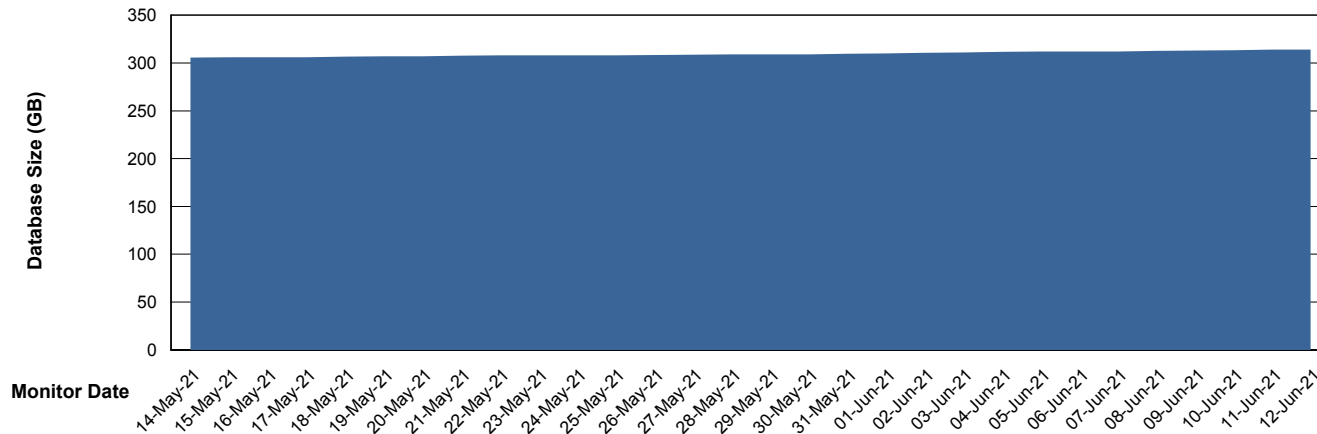

Customer BGG_Production
Database ID 58

Database Performance BGGDB_Standby

Weekly SLA Customer Report

Customer BGG_Production
Database ID 58

DATABASE SIZE BGGDB_BI

Database growth over last month

DATABASE SIZE BGGDB_Production

Database growth over last month

Weekly SLA Customer Report

Customer BGG_Production
 Database ID 58

Database Tablespace BGGDB_BI

Date	Tablespace Name	Filesize (Gb)	Usedsize (Gb)	Percentage free
12-Jun-21	ABSDATA	111	74	33
	INDX	120	85	29
11-Jun-21	ABSDATA	111	74	33
	INDX	120	84	30
10-Jun-21	ABSDATA	111	74	33
	INDX	120	85	29
09-Jun-21	ABSDATA	111	74	33
	INDX	120	84	30
08-Jun-21	ABSDATA	111	74	33
	INDX	120	84	30
07-Jun-21	ABSDATA	111	74	33
	INDX	120	84	30
06-Jun-21	ABSDATA	111	74	33
	INDX	120	84	30