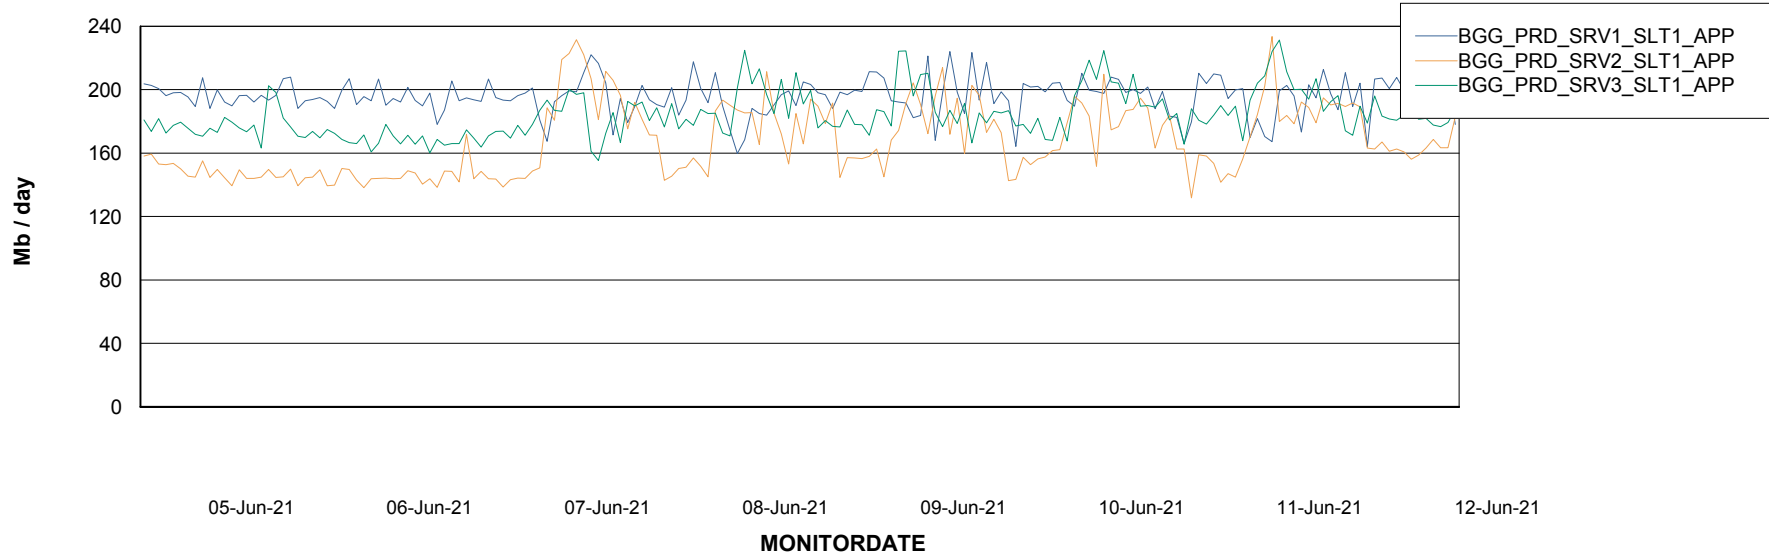

ABSSolute Application Server Services

Avg memory used per ABS Server Service