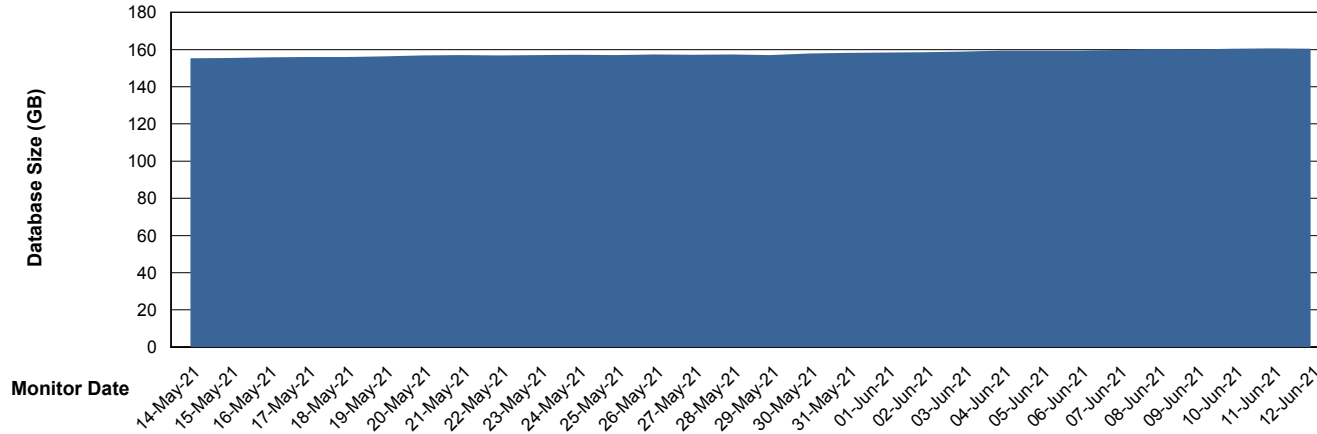

Weekly SLA Customer Report

Customer BGG_Production
Database ID 58

Database Performance BGGDB_BI

Weekly SLA Customer Report

Customer BGG_Production
Database ID 58

Database Performance BGGDB_Production

Weekly SLA Customer Report

Customer BGG_Production
Database ID 58

Database Performance BGGDB_Standby

Weekly SLA Customer Report

Customer BGG_Production
Database ID 58

DATABASE SIZE BGGDB_BI

Database growth over last month

DATABASE SIZE BGGDB_Production

Database growth over last month

Weekly SLA Customer Report

Customer BGG_Production
 Database ID 58

Database Tablespace BGGDB_BI

Date	Tablespace Name	Filesize (Gb)	Usedsize (Gb)	Percentage free
12-Jun-21	ABSDATA	111	74	33
	INDX	120	85	29
11-Jun-21	ABSDATA	111	74	33
	INDX	120	84	30
10-Jun-21	ABSDATA	111	74	33
	INDX	120	85	29
09-Jun-21	ABSDATA	111	74	33
	INDX	120	84	30
08-Jun-21	ABSDATA	111	74	33
	INDX	120	84	30
07-Jun-21	ABSDATA	111	74	33
	INDX	120	84	30
06-Jun-21	ABSDATA	111	74	33
	INDX	120	84	30