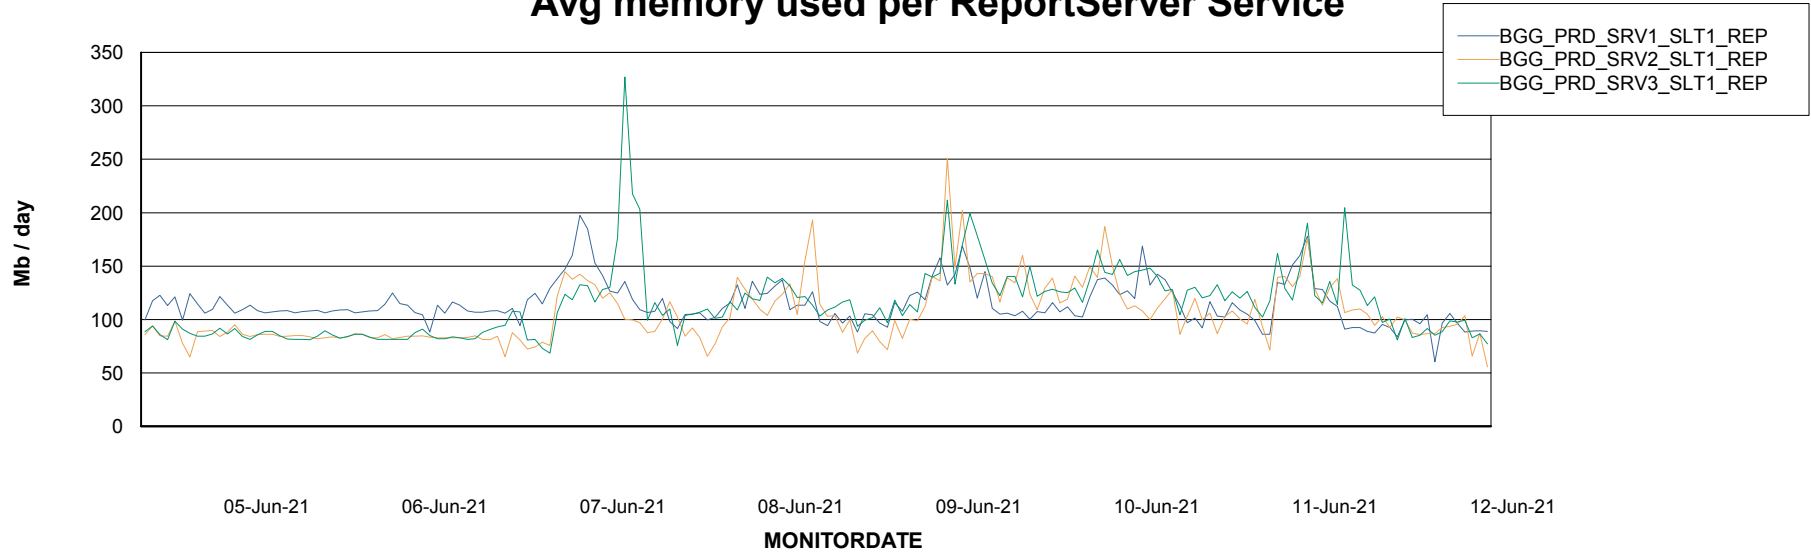

Avg memory used per ABS Server Service

Avg users per day per ABS server

Weekly SLA Customer Report

Customer BGG_Production
Database ID 58

ABSSolute Application ReportServer Services

Avg memory used per ReportServer Service