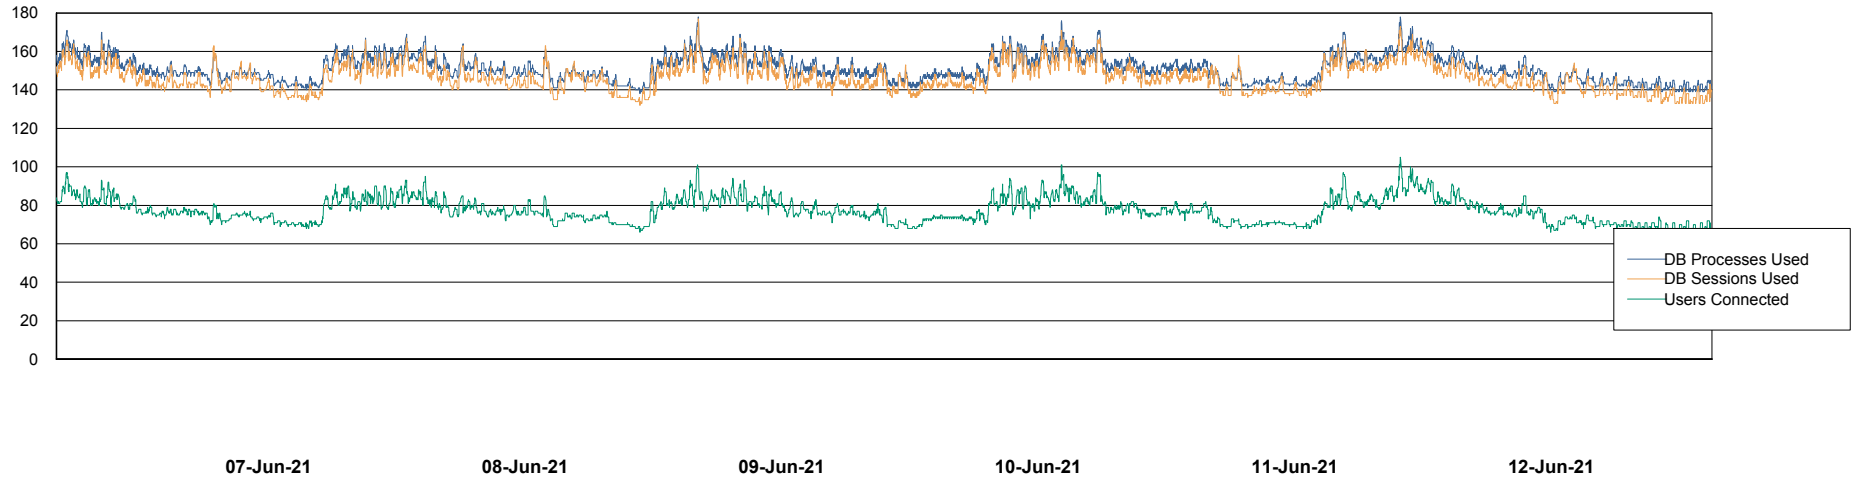

Weekly SLA Customer Report

Customer BGG_Production
Database ID 58

Database Performance BGGDB_BI

Weekly SLA Customer Report

Customer BGG_Production
Database ID 58

Database Performance BGGDB_Production

Weekly SLA Customer Report