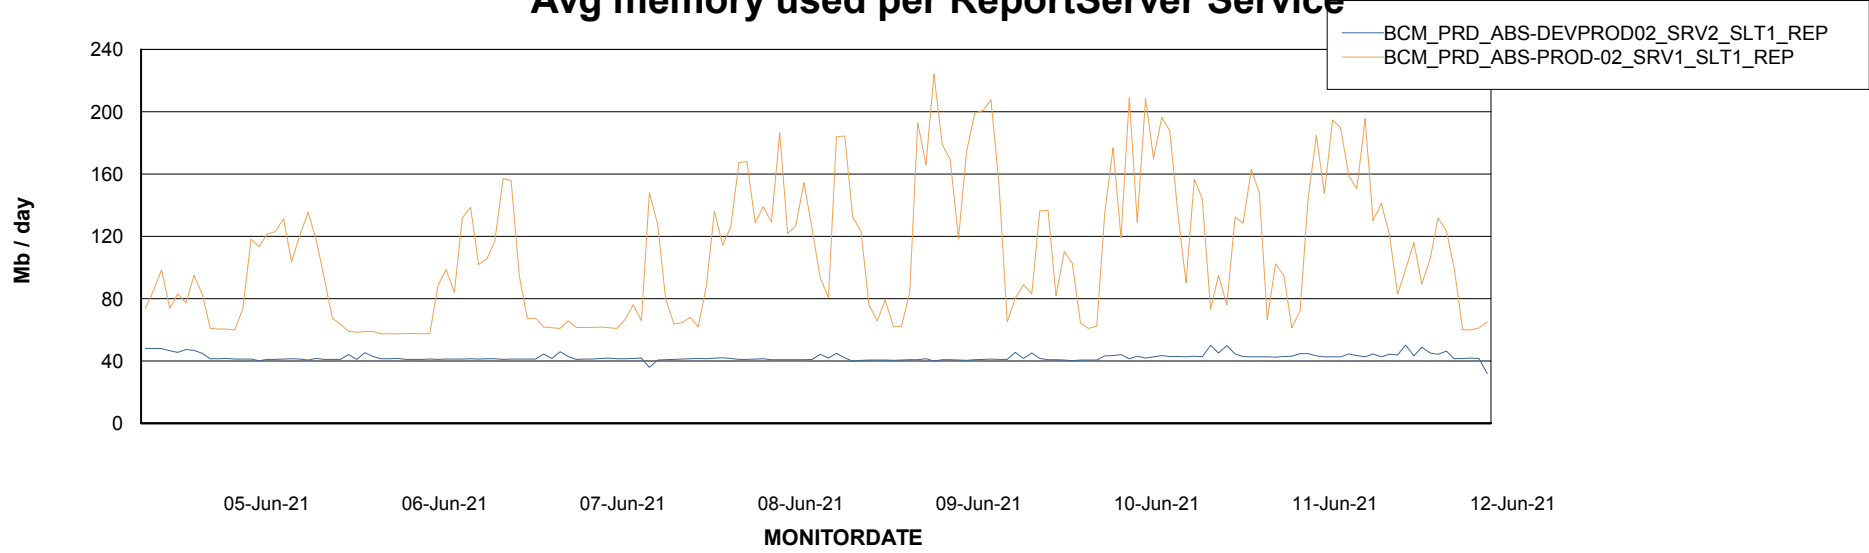

ABSSolute Application ReportServer Services

Avg memory used per ReportServer Service