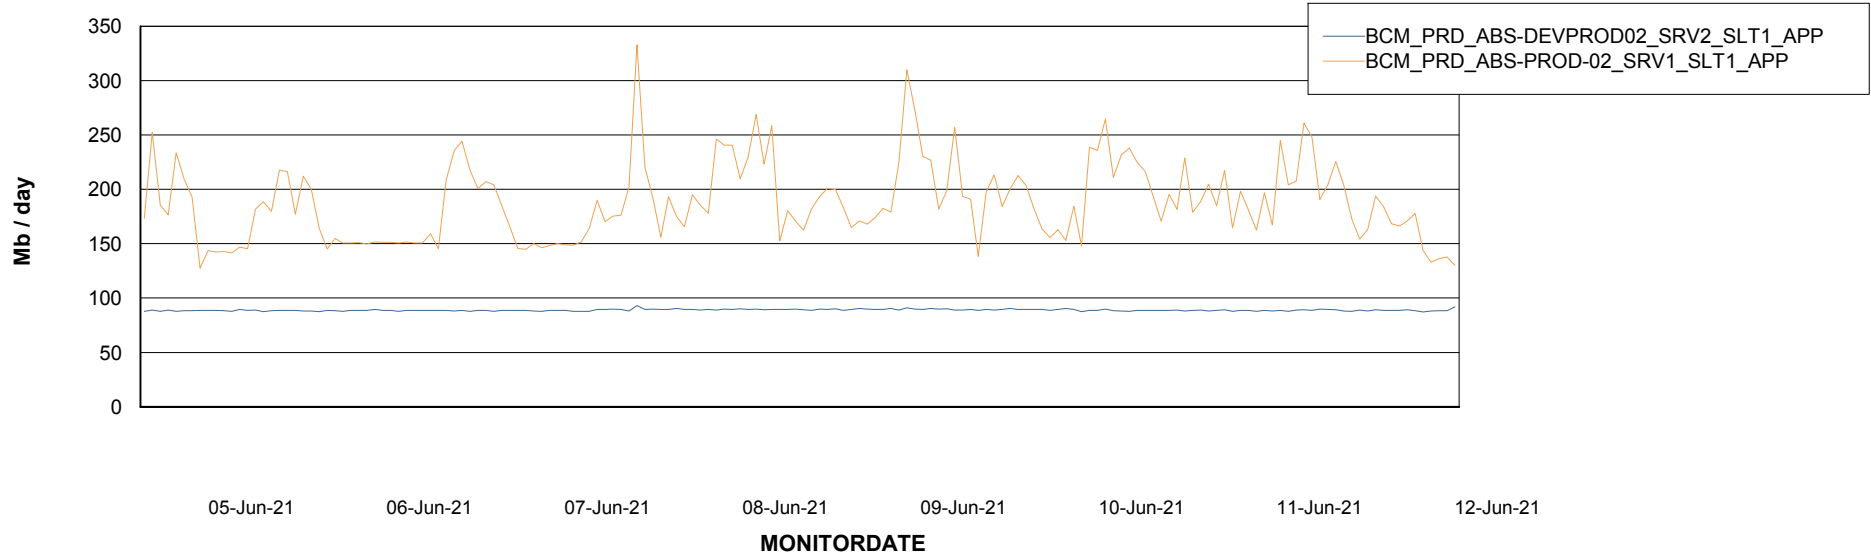

ABSolute Application Server Services

Avg memory used per ABS Server Service