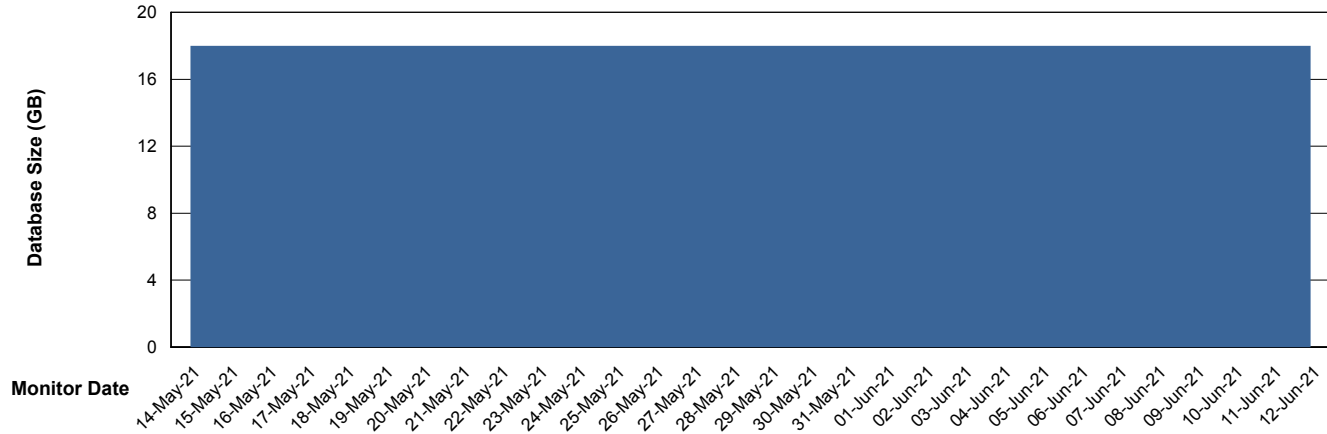

## Database Performance BCMDB\_ABS1SB Standby Database

# Weekly SLA Customer Report

Customer BCM\_Production  
 Database ID 81

**DATABASE SIZE** BCMDB\_ABS1 Production Database

**Database growth over last month**

**Database Tablespace** BCMDB\_ABS1 Production Database