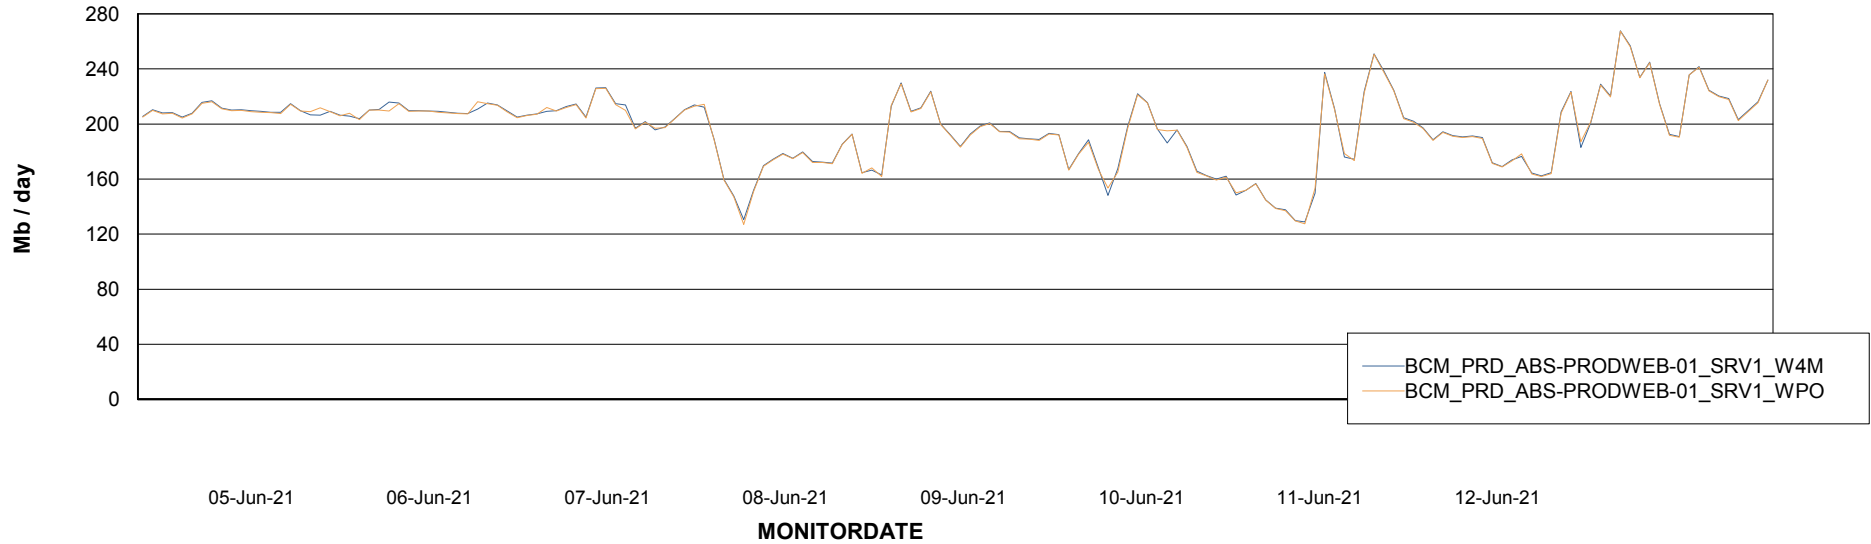

ABSSolute Web Component Services

Avg memory used per ABS Web component