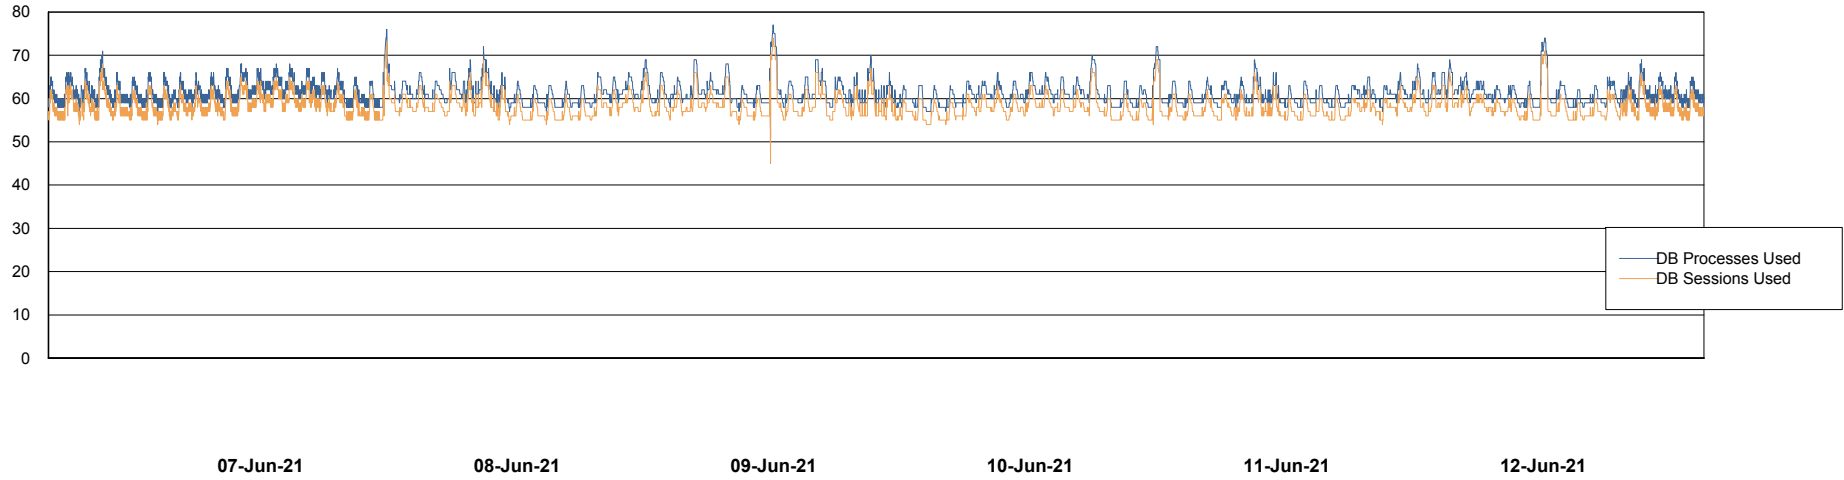

Database Performance BCMDB_ABS1 Production Database