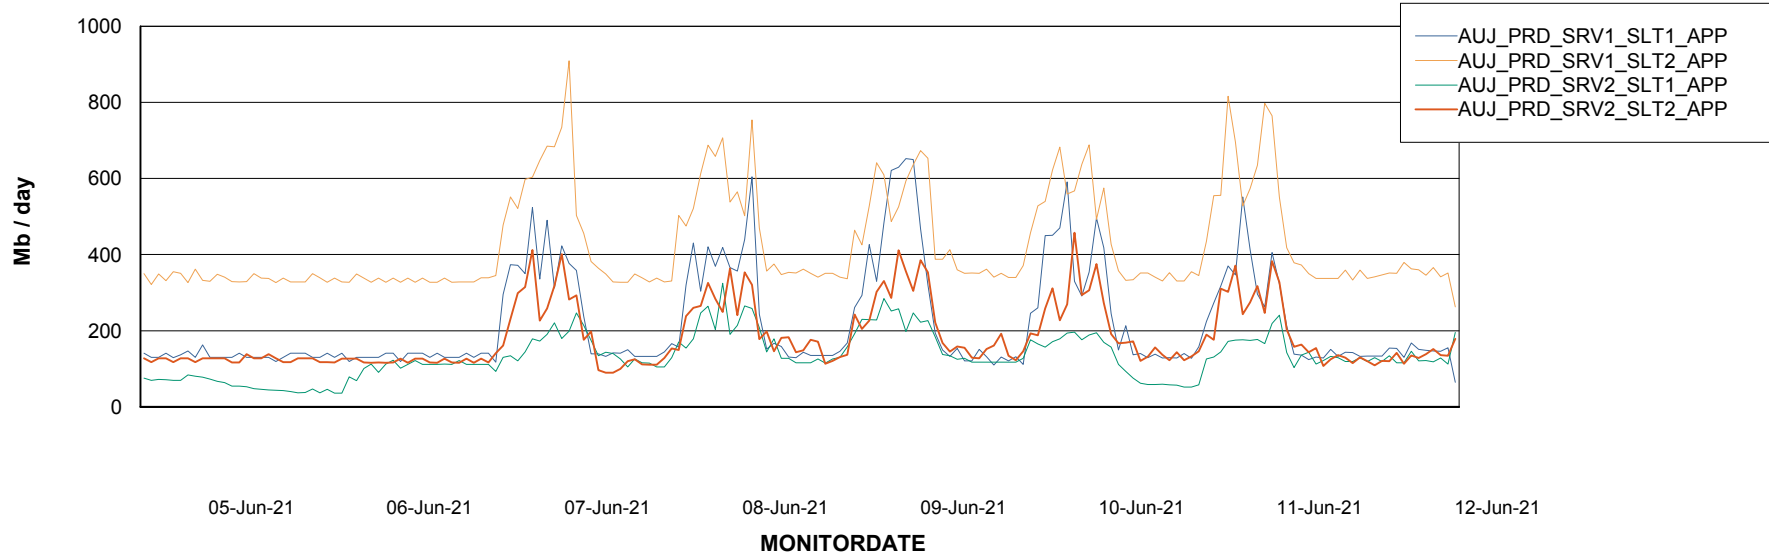

ABSSolute Application Server Services

Avg memory used per ABS Server Service