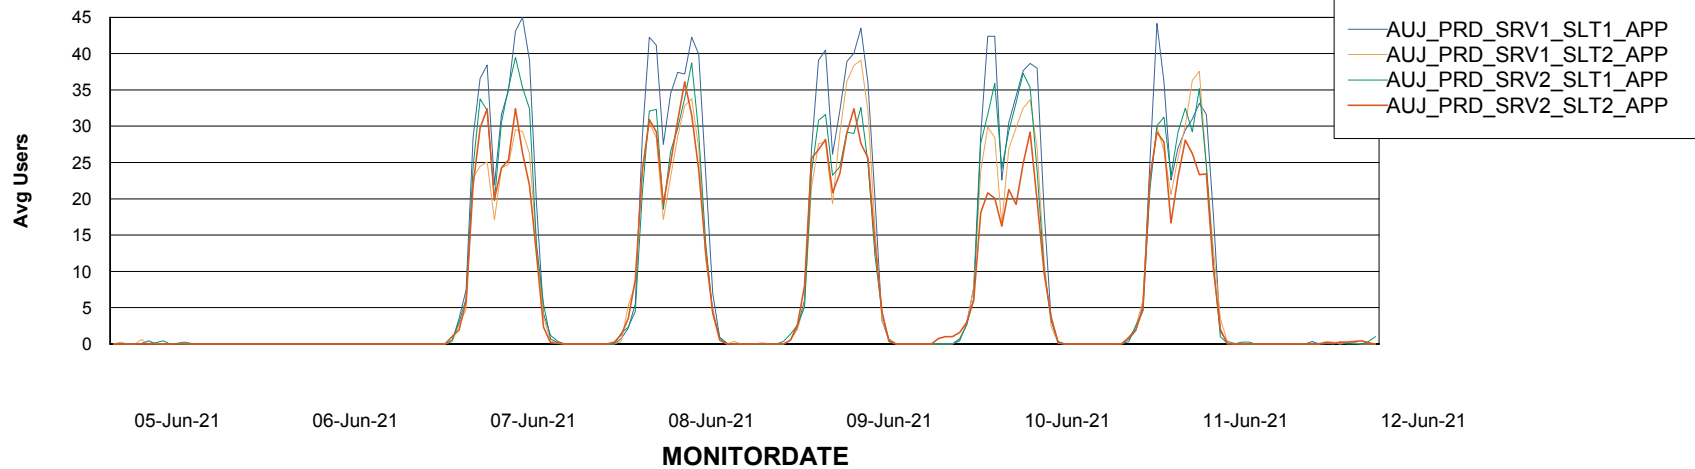

Avg users per day per ABS server