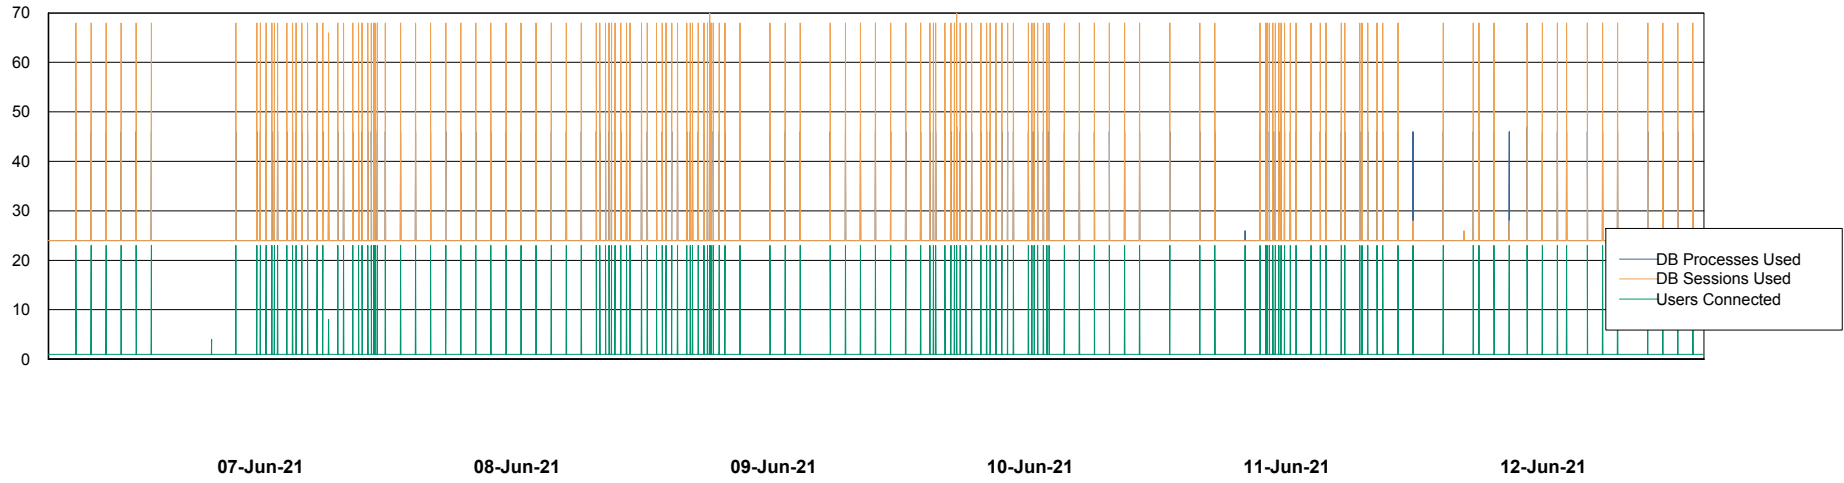

Database Performance AUJ_DB6_Standby2