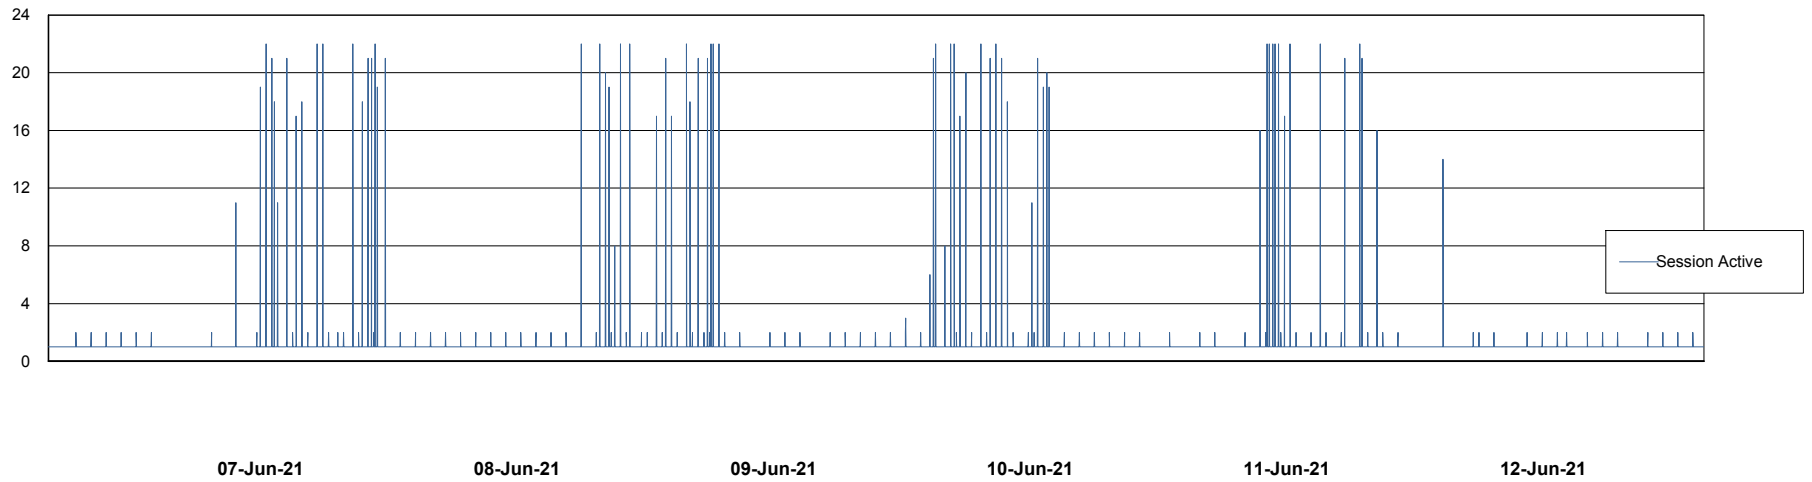

Database Performance AUJ_DB6_Standby2