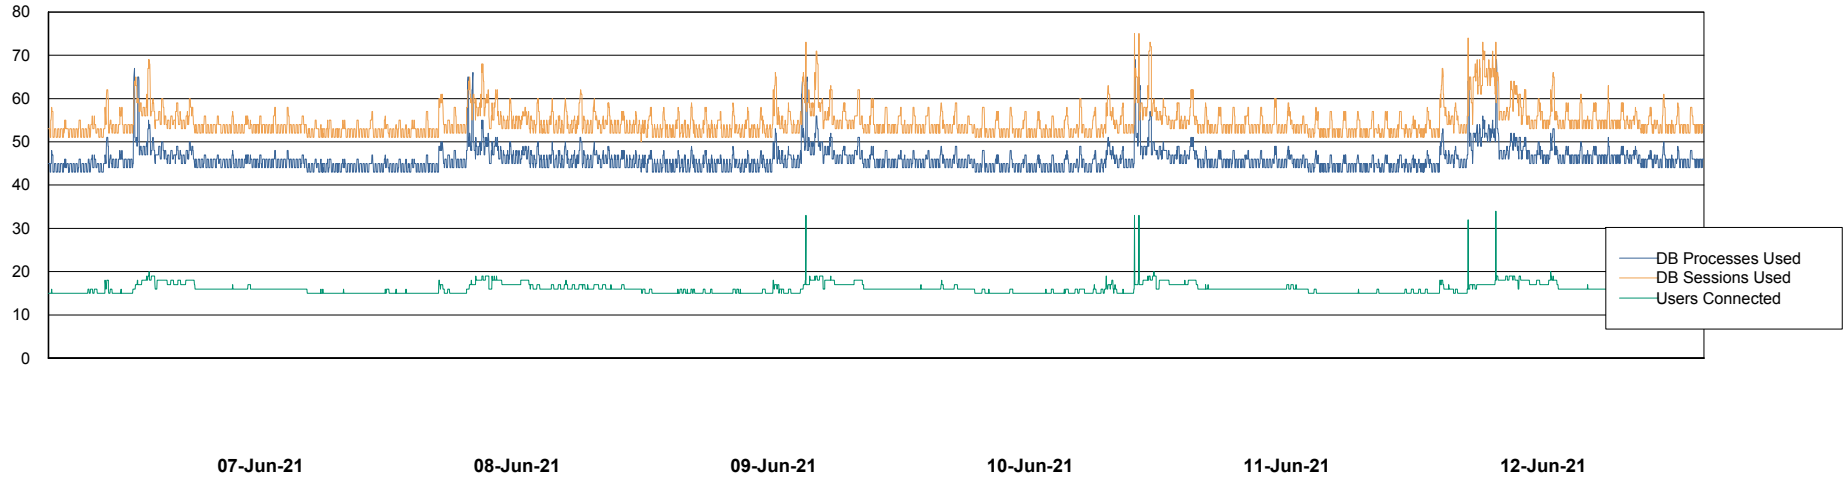

Database Performance AUJDB_BI