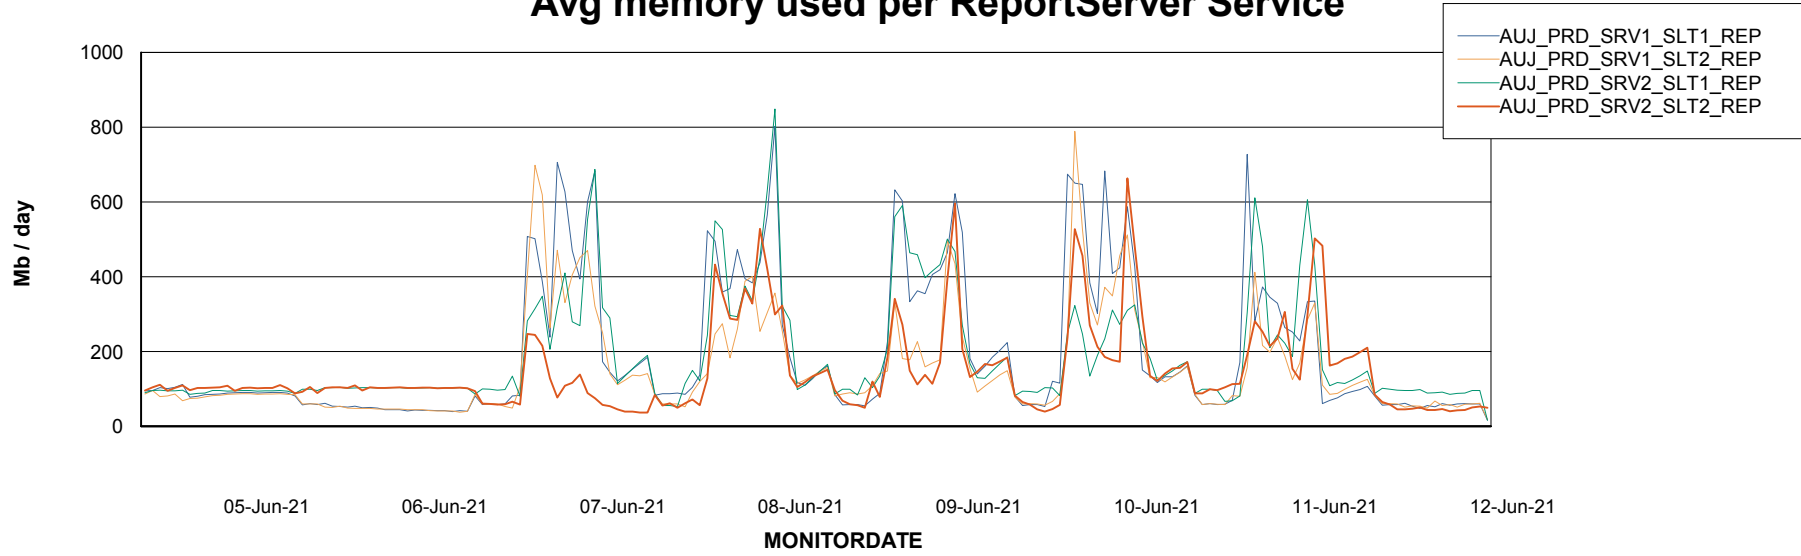

ABSSolute Application ReportServer Services

Avg memory used per ReportServer Service