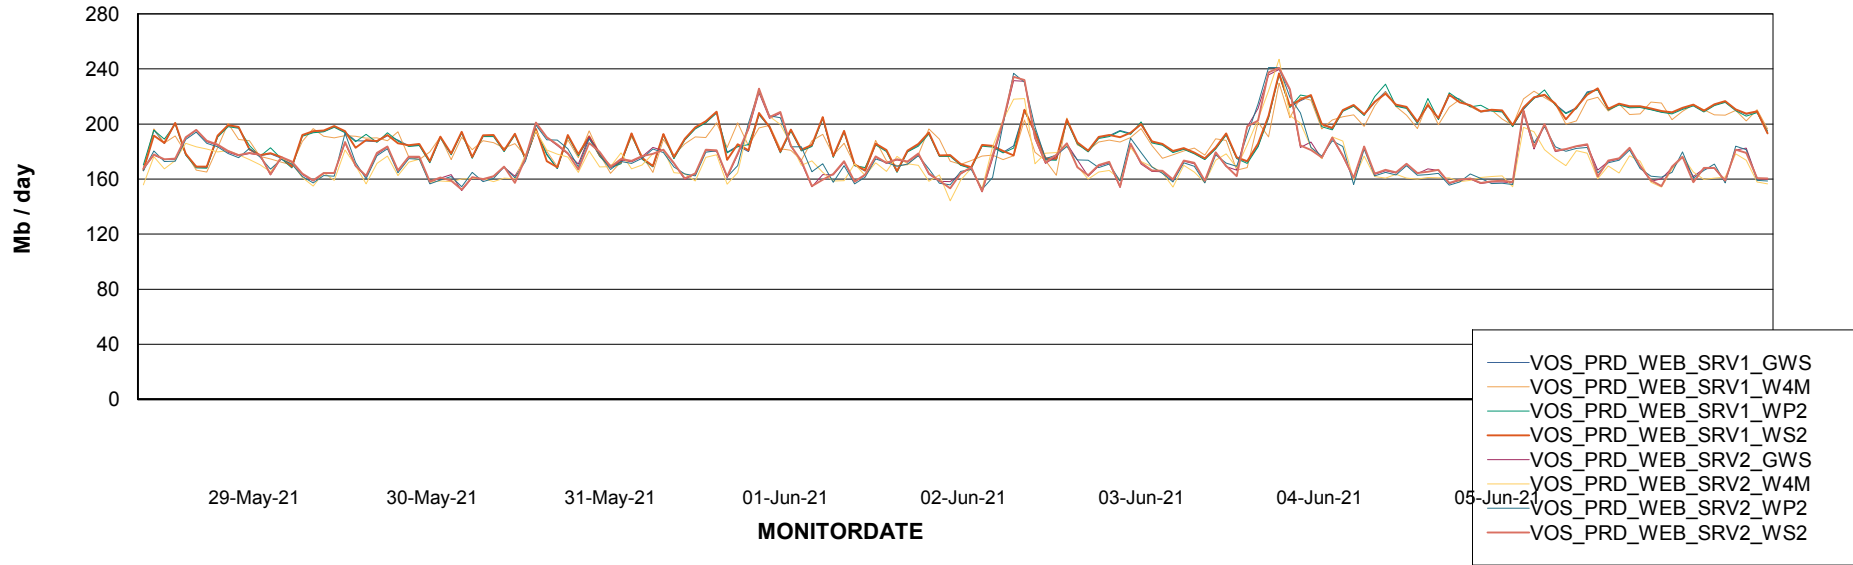

ABSSolute Application ReportServer Services

Avg memory used per ReportServer Service

Weekly SLA Customer Report

Customer VOS_Production
Database ID 68

ABSSolute Web Component Services

Avg memory used per ABS Web component