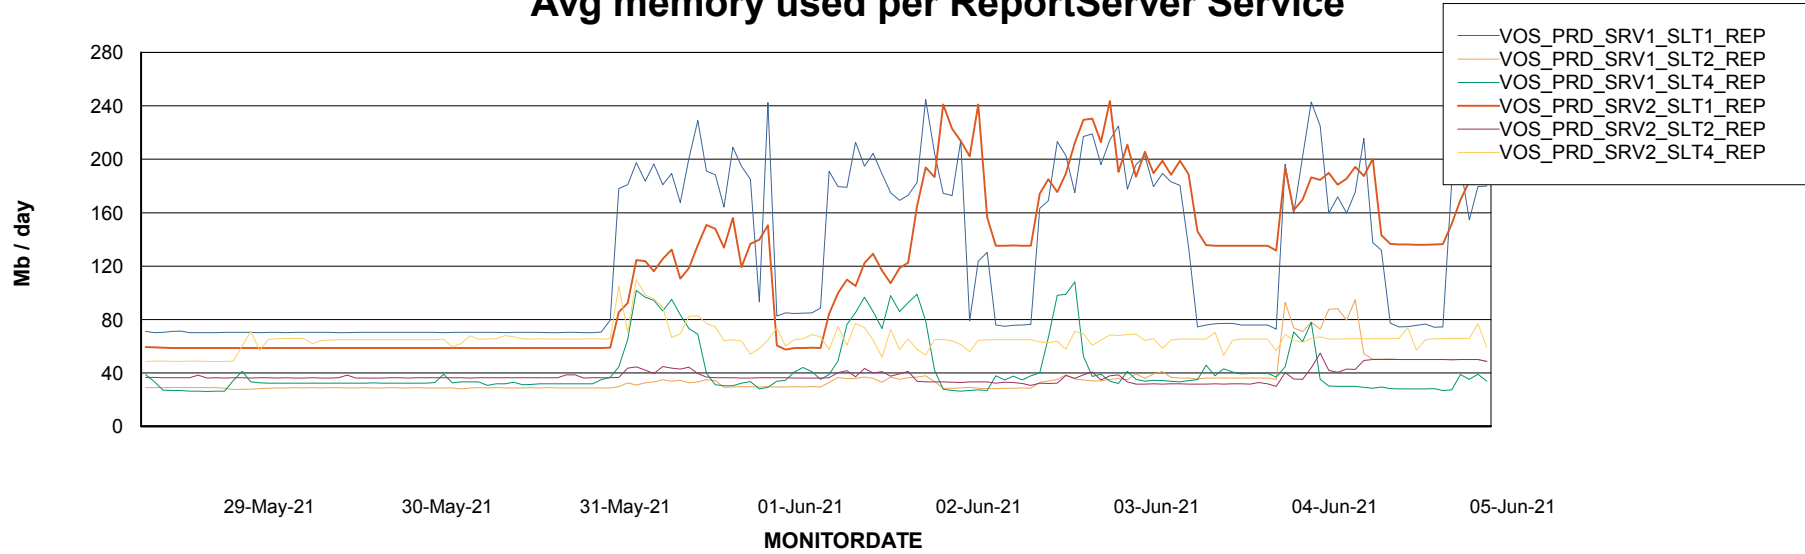

ABSSolute Application ReportServer Services

Avg memory used per ReportServer Service