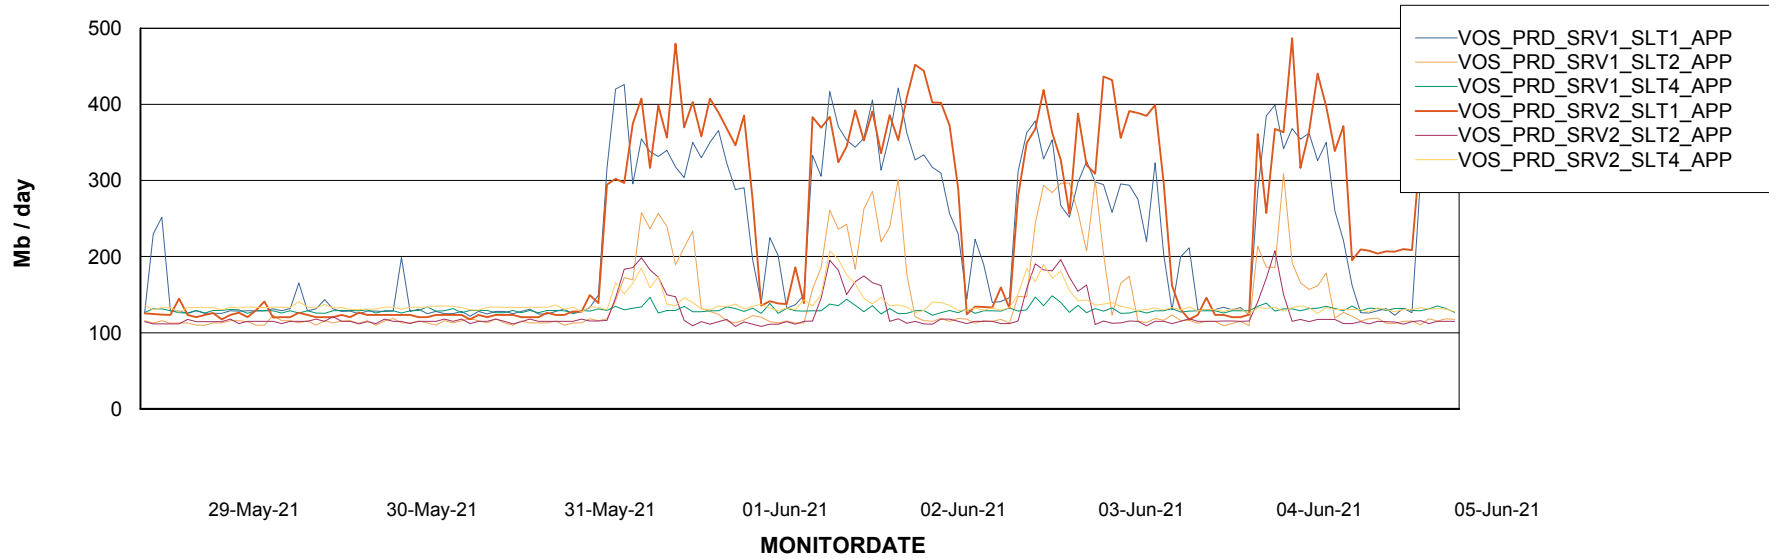

Weekly SLA Customer Report

Customer VOS_Production
Database ID 68

Database Tablespace VOSDB_Production

Date	Tablespace Name	Filesize (Gb)	Usedsize (Gb)	Percentage free
05-Jun-21	ABSDATA	102	86	16
	INDX	224	188	16
04-Jun-21	ABSDATA	102	86	16
	INDX	224	188	16
03-Jun-21	ABSDATA	102	86	16
	INDX	224	188	16
02-Jun-21	ABSDATA	102	85	16
	INDX	224	188	16
01-Jun-21	ABSDATA	102	85	16
	INDX	224	188	16
31-May-21	ABSDATA	102	85	17
	INDX	224	187	16
30-May-21	ABSDATA	102	85	17
	INDX	224	187	16

Weekly SLA Customer Report

Customer VOS_Production
Database ID 68

ABSSolute Application Server Services

Avg memory used per ABS Server Service

Avg users per day per ABS server

Weekly SLA Customer Report

Customer VOS_Production
Database ID 68