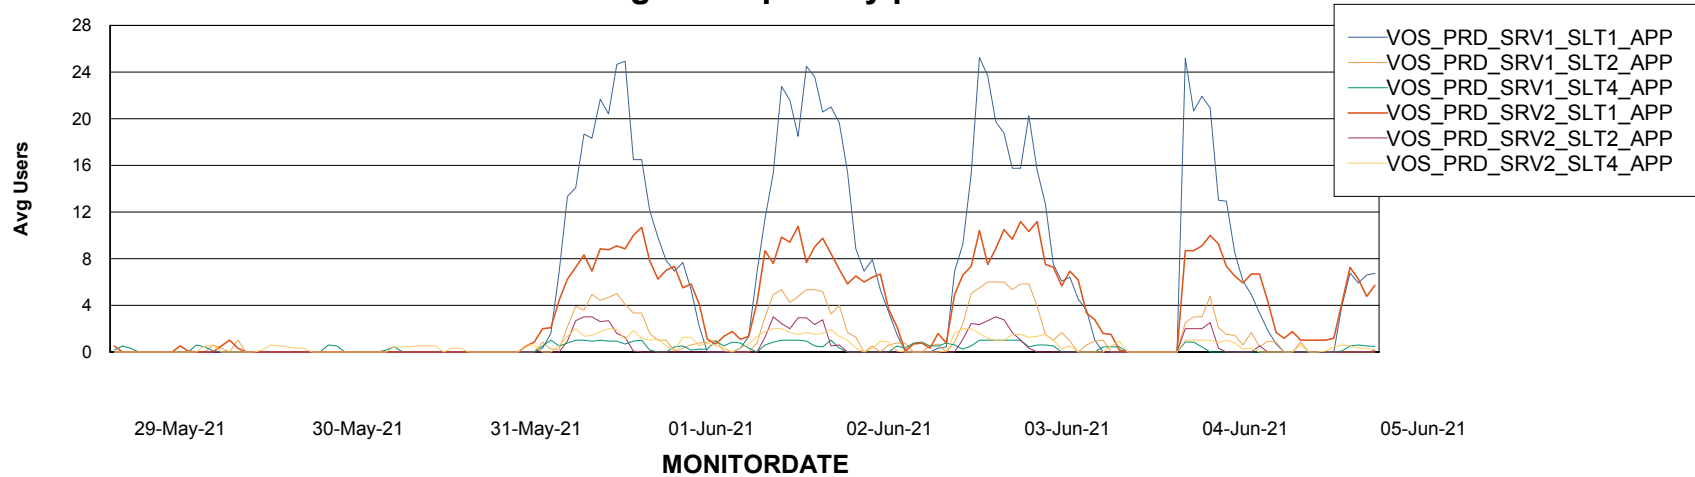

Weekly SLA Customer Report

Customer VOS_Production
Database ID 68

Database Tablespace VOSDB_Production

Date	Tablespace Name	Filesize (Gb)	Usedsize (Gb)	Percentage free
05-Jun-21	ABSDATA	102	86	16
	INDX	224	188	16
04-Jun-21	ABSDATA	102	86	16
	INDX	224	188	16
03-Jun-21	ABSDATA	102	86	16
	INDX	224	188	16
02-Jun-21	ABSDATA	102	85	16
	INDX	224	188	16
01-Jun-21	ABSDATA	102	85	16
	INDX	224	188	16
31-May-21	ABSDATA	102	85	17
	INDX	224	187	16
30-May-21	ABSDATA	102	85	17
	INDX	224	187	16

Weekly SLA Customer Report

Customer VOS_Production
Database ID 68

ABSSolute Application Server Services

Avg memory used per ABS Server Service

Avg users per day per ABS server

Weekly SLA Customer Report

Customer VOS_Production
Database ID 68