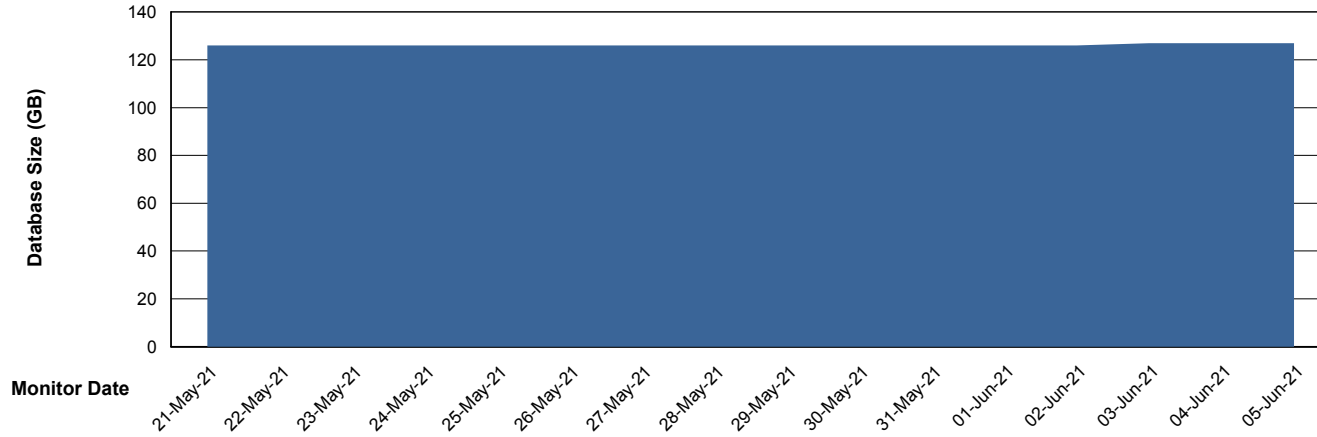

Database Performance VOSDB_Standby

Weekly SLA Customer Report

Customer VOS_Production
Database ID 68

DATABASE SIZE VOSDB_BI

Database growth over last month

DATABASE SIZE VOSDB_Production

Database growth over last month

Weekly SLA Customer Report

Customer VOS_Production
 Database ID 68

Database Tablespace VOSDB_BI

Date	Tablespace Name	Filesize (Gb)	Usedsize (Gb)	Percentage free
05-Jun-21	ABSDATA	100	49	51
	INDX	96	71	26
04-Jun-21	ABSDATA	100	49	51
	INDX	96	71	27
03-Jun-21	ABSDATA	100	49	51
	INDX	96	71	26
02-Jun-21	ABSDATA	100	49	51
	INDX	96	70	27
01-Jun-21	ABSDATA	100	49	51
	INDX	96	70	27
31-May-21	ABSDATA	100	49	51
	INDX	96	70	27
30-May-21	ABSDATA	100	49	51
	INDX	96	70	27