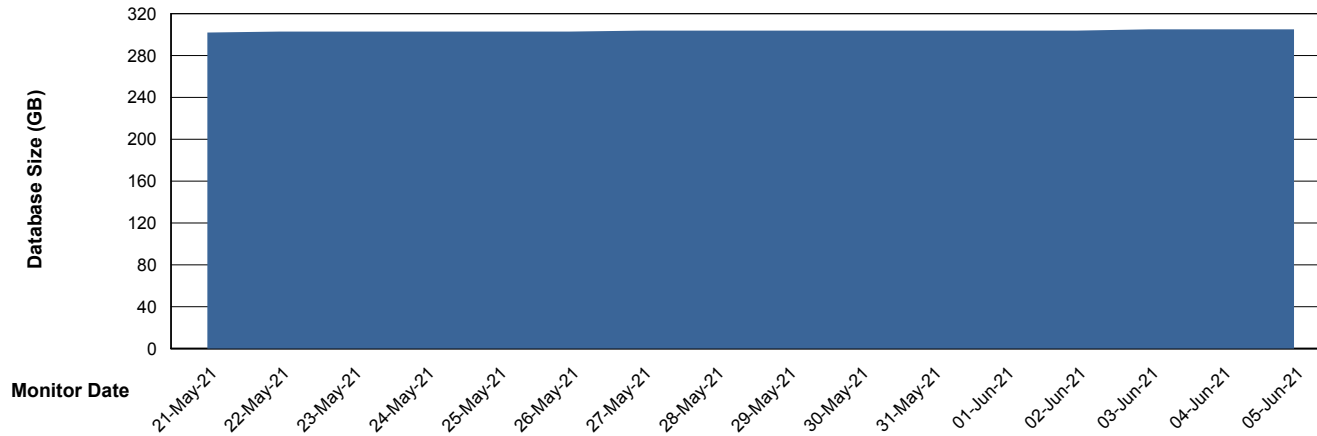

Database Performance VOSDB_Standby

Weekly SLA Customer Report

Customer VOS_Production
Database ID 68

DATABASE SIZE VOSDB_BI

Database growth over last month

DATABASE SIZE VOSDB_Production

Database growth over last month