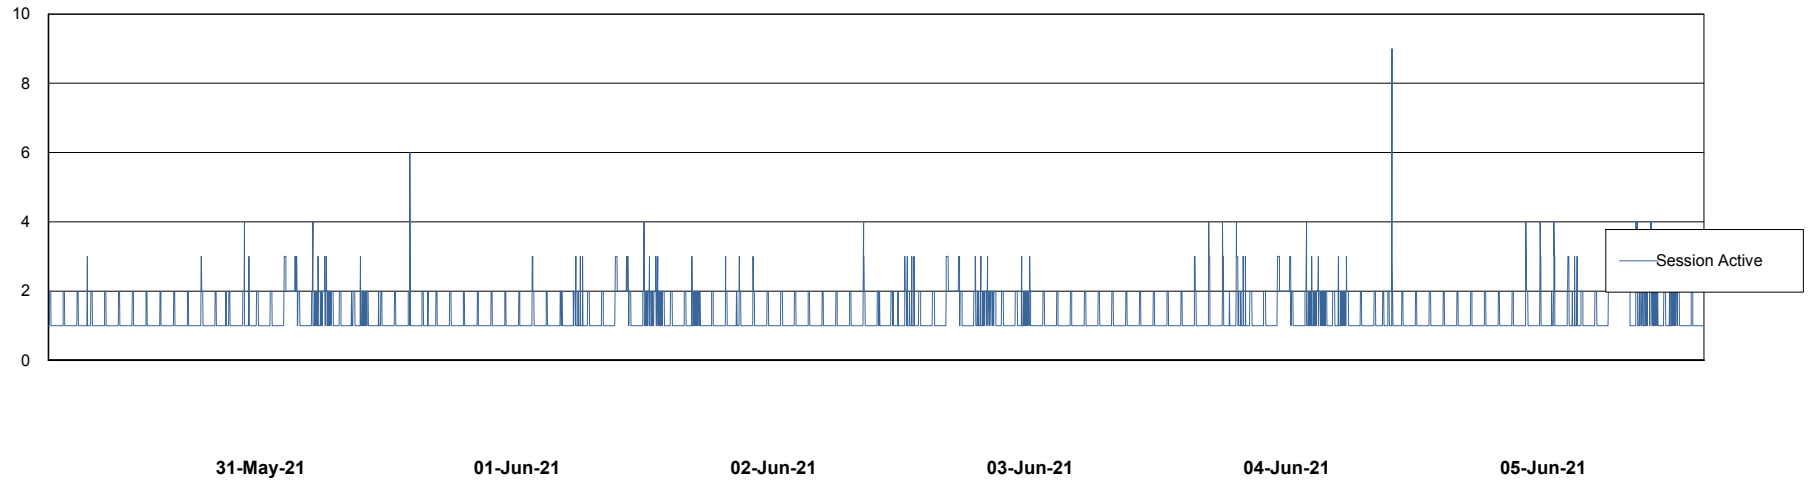

Weekly SLA Customer Report

Customer VEN_Production
Database ID 35

Weekly SLA Customer Report

Customer VEN_Production
Database ID 35

Database Performance VENDB_BI

Weekly SLA Customer Report

Customer VEN_Production
Database ID 35

Database Performance VENDB_Production

Weekly SLA Customer Report

Customer VEN_Production
Database ID 35

Database Performance VENDB_Standby

Weekly SLA Customer Report

Customer VEN_Production
Database ID 35

DATABASE SIZE VENDB_BI