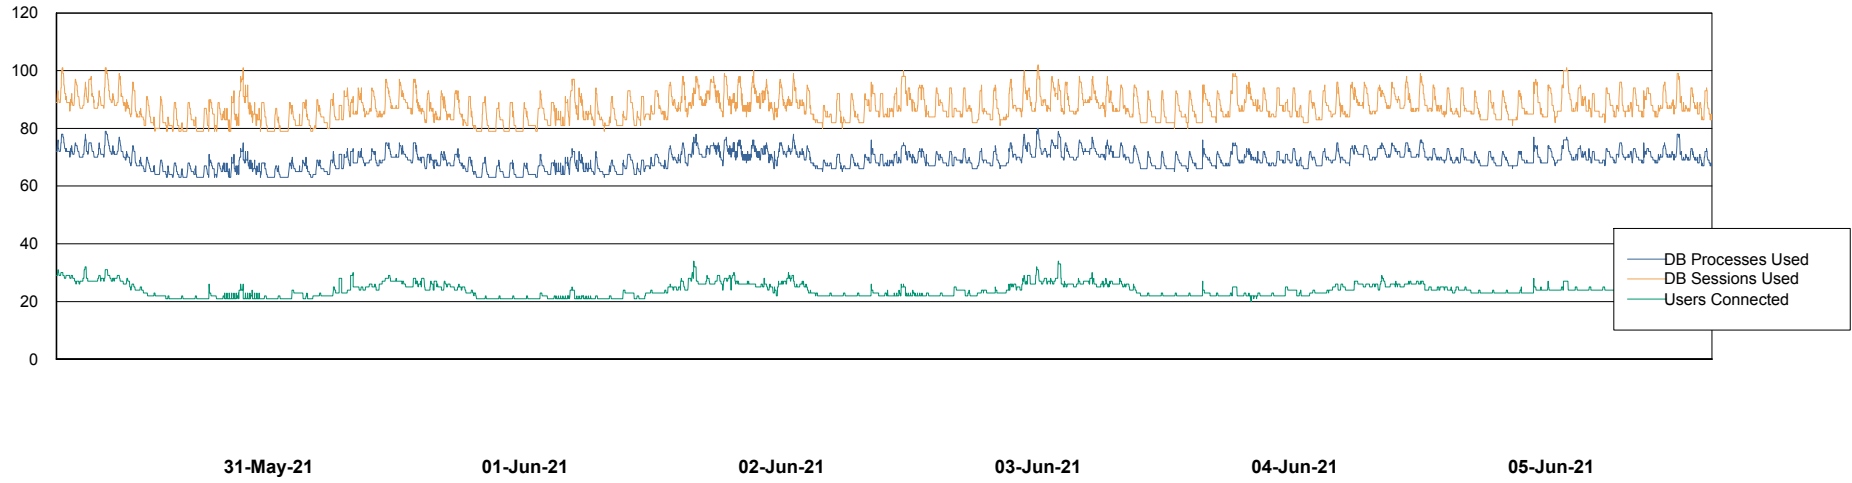

Weekly SLA Customer Report

Customer VEN_Production
Database ID 35

Weekly SLA Customer Report

Customer VEN_Production
Database ID 35

Database Performance VENDB_BI

Weekly SLA Customer Report

Customer VEN_Production
Database ID 35

Database Performance VENDB_Production

Weekly SLA Customer Report

Customer VEN_Production
Database ID 35

Database Performance VENDB_Standby

Weekly SLA Customer Report

Customer VEN_Production
Database ID 35

DATABASE SIZE VENDB_BI