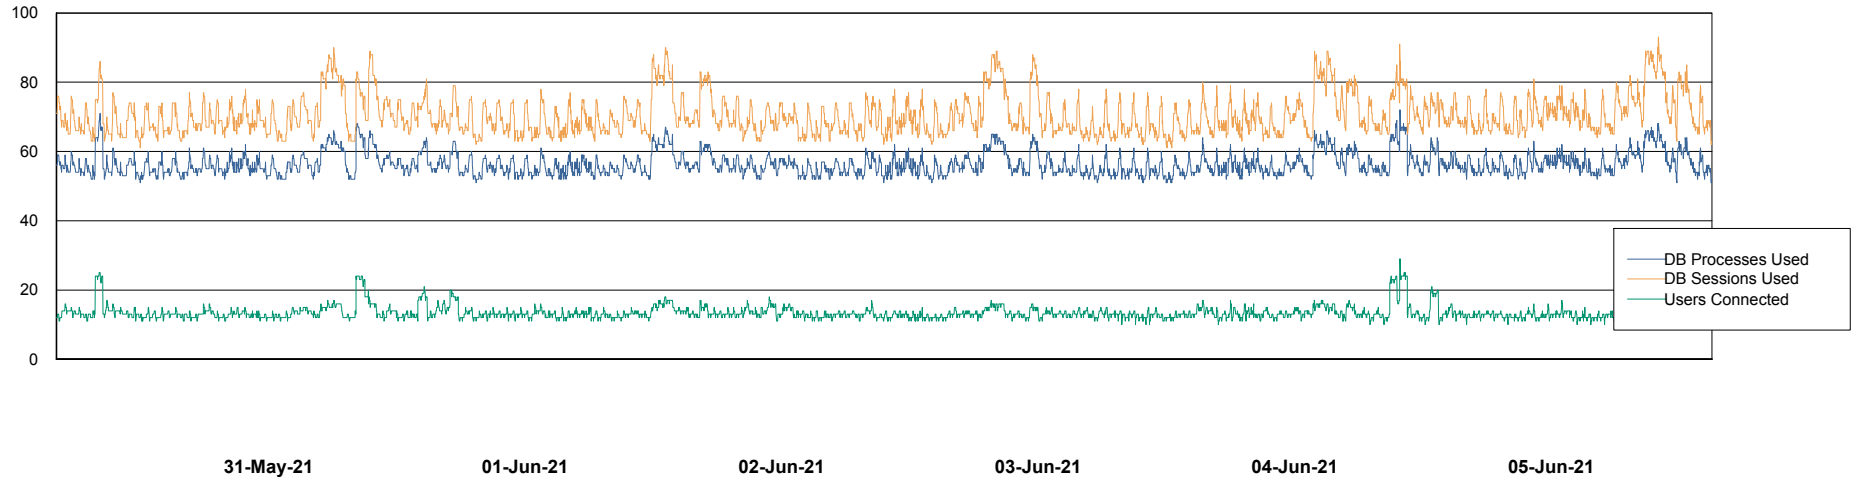

Weekly SLA Customer Report

Customer VEN_Production
Database ID 35

Weekly SLA Customer Report

Customer VEN_Production
Database ID 35

Database Performance VENDB_BI

Weekly SLA Customer Report

Customer VEN_Production
Database ID 35

Database Performance VENDB_Production

Weekly SLA Customer Report

Customer VEN_Production
Database ID 35

Database Performance VENDB_Standby

Weekly SLA Customer Report

Customer VEN_Production
Database ID 35

DATABASE SIZE VENDB_BI