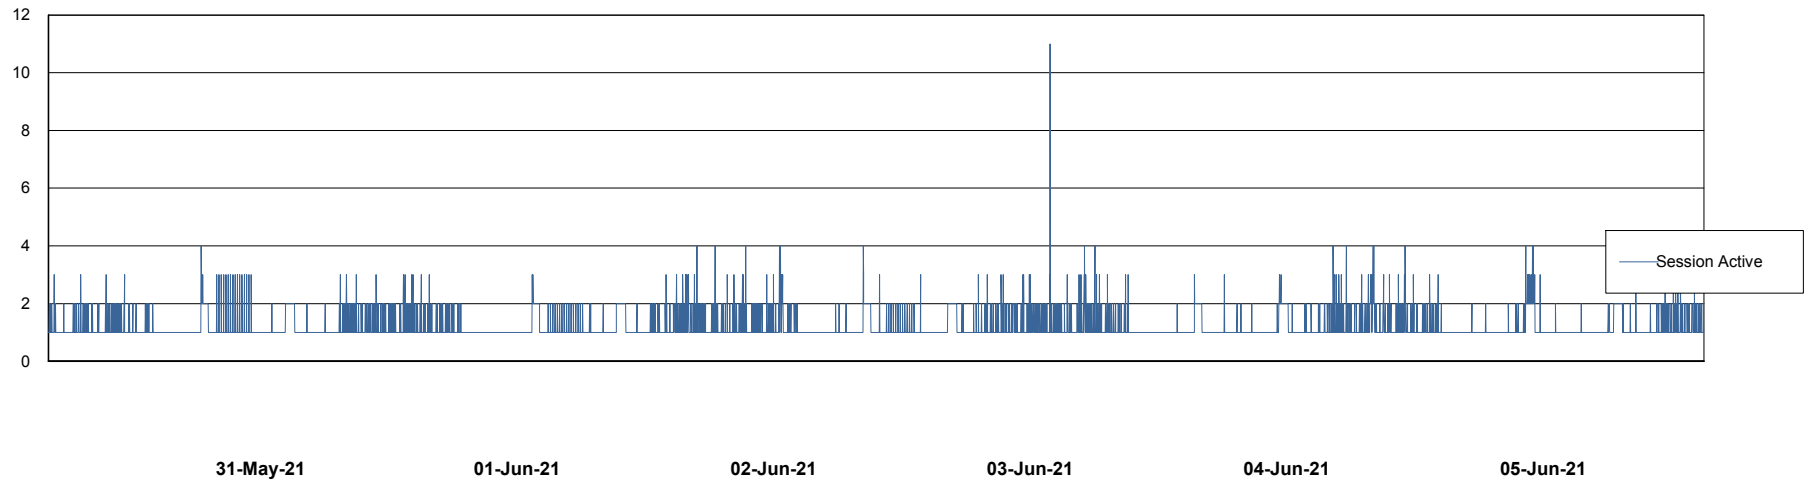

Weekly SLA Customer Report

Customer VEN_Production
Database ID 35

Weekly SLA Customer Report

Customer VEN_Production
Database ID 35

Database Performance VENDB_BI

Weekly SLA Customer Report

Customer VEN_Production
Database ID 35

Database Performance VENDB_Production

Weekly SLA Customer Report

Customer VEN_Production
Database ID 35

Database Performance VENDB_Standby

Weekly SLA Customer Report

Customer VEN_Production
Database ID 35

DATABASE SIZE VENDB_BI