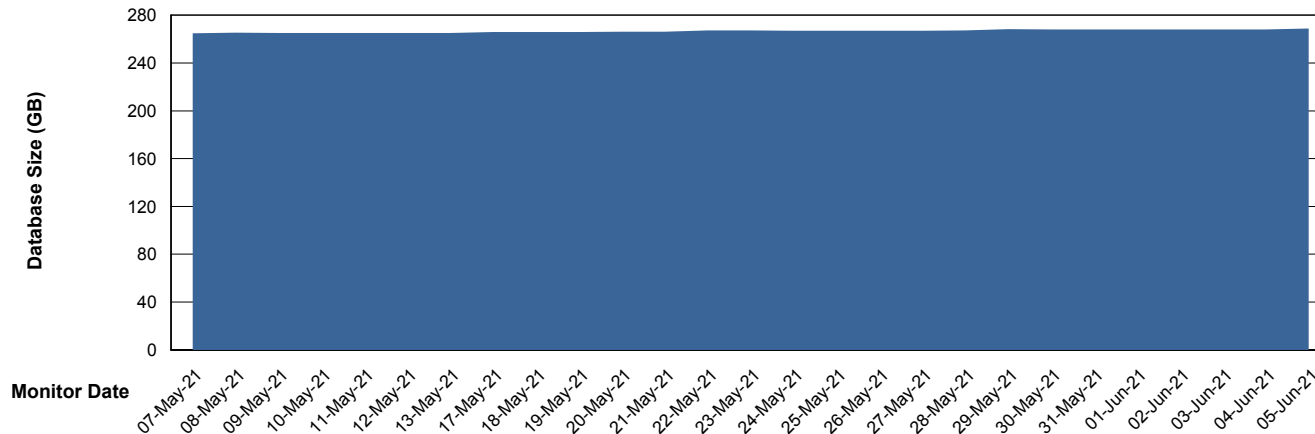

Database Performance VENDB_Production

Weekly SLA Customer Report

Customer VEN_Production
Database ID 35

Database Performance VENDB_Standby

Weekly SLA Customer Report

Customer VEN_Production
Database ID 35

DATABASE SIZE VENDB_BI

Database growth over last month

DATABASE SIZE VENDB_Production

Database growth over last month

Weekly SLA Customer Report

Customer VEN_Production
Database ID 35

Database Tablespace VENDB_BI

Date	Tablespace Name	Filesize (Gb)	Usedsize (Gb)	Percentage free
05-Jun-21	ABSDATA	130	31	76
	INDX	55	46	16
04-Jun-21	ABSDATA	130	31	76
	INDX	55	45	18
03-Jun-21	ABSDATA	130	31	76
	INDX	55	45	18
02-Jun-21	ABSDATA	130	31	76
	INDX	55	45	18
01-Jun-21	ABSDATA	130	31	76
	INDX	55	45	18
31-May-21	ABSDATA	130	31	76
	INDX	55	45	18
30-May-21	ABSDATA	130	31	76
	INDX	55	45	18