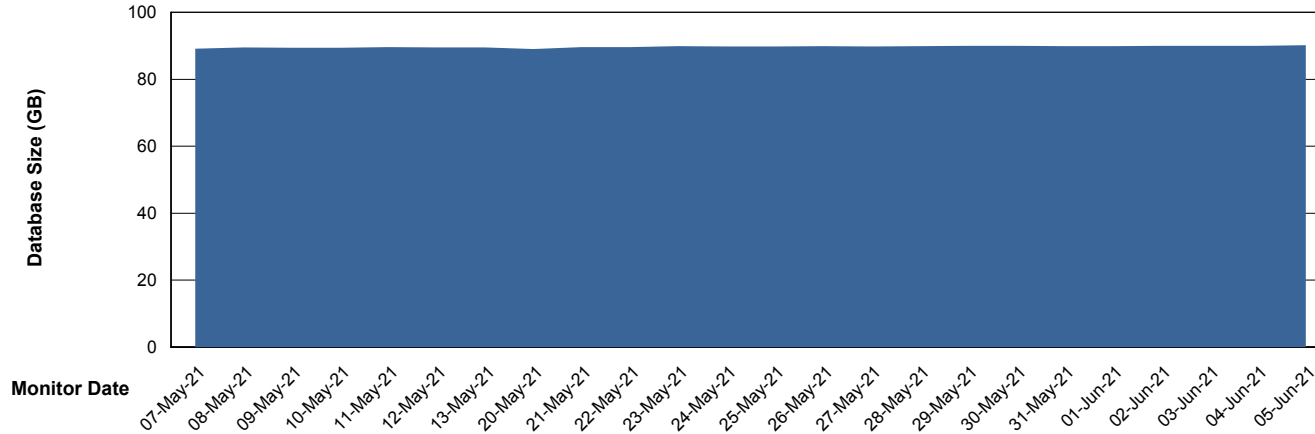

Database Performance VENDB_Production

Weekly SLA Customer Report

Customer VEN_Production
Database ID 35

Database Performance VENDB_Standby

Weekly SLA Customer Report

Customer VEN_Production
Database ID 35

DATABASE SIZE VENDB_BI

Database growth over last month

DATABASE SIZE VENDB_Production

Database growth over last month

Weekly SLA Customer Report

Customer VEN_Production
Database ID 35

Database Tablespace VENDB_BI

Date	Tablespace Name	Filesize (Gb)	Usedsize (Gb)	Percentage free
05-Jun-21	ABSDATA	130	31	76
	INDX	55	46	16
04-Jun-21	ABSDATA	130	31	76
	INDX	55	45	18
03-Jun-21	ABSDATA	130	31	76
	INDX	55	45	18
02-Jun-21	ABSDATA	130	31	76
	INDX	55	45	18
01-Jun-21	ABSDATA	130	31	76
	INDX	55	45	18
31-May-21	ABSDATA	130	31	76
	INDX	55	45	18
30-May-21	ABSDATA	130	31	76
	INDX	55	45	18