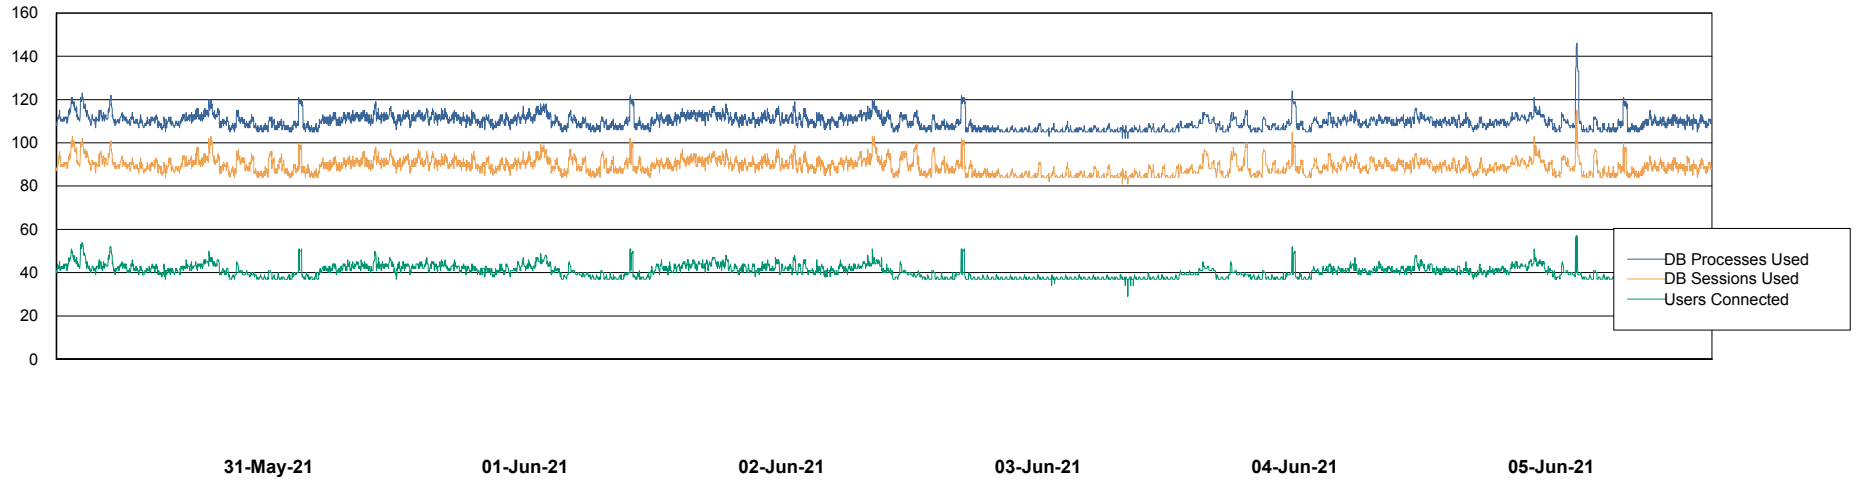

Weekly SLA Customer Report

Customer STK_Production
Database ID 82

Harddisk Usage STK_STAABSDB2 Standby DB Server

	Free disk space on c: (%)	Total disk space on c: (Gb)	Free disk space on d: (%)	Total disk space on d: (Gb)	Free disk space on e: (%)	Total disk space on e: (Gb)
05-Jun-21	71	99	38	350	24	1,000
04-Jun-21	71	99	38	350	24	1,000
03-Jun-21	71	99	21	350	24	1,000
02-Jun-21	71	99	14	350	24	1,000
01-Jun-21	71	99	13	350	24	1,000
31-May-21	71	99	14	350	24	1,000
30-May-21	71	99	14	350	24	1,000

Weekly SLA Customer Report

Customer STK_Production
Database ID 82

Database Performance STKDB_ABS1 Production Database

Weekly SLA Customer Report

Customer STK_Production
Database ID 82

Database Performance STKDB_ABS1SB Standby Database