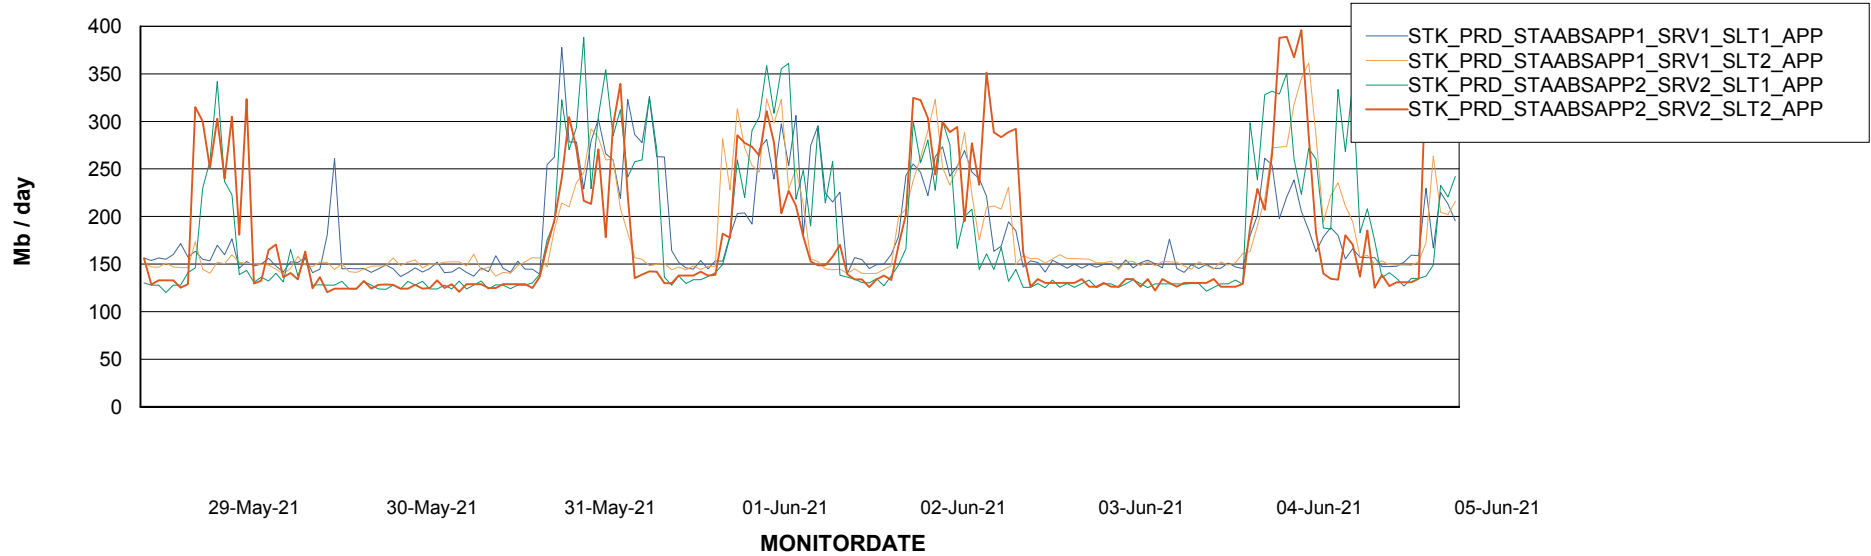

ABSSolute Application Server Services

Avg memory used per ABS Server Service