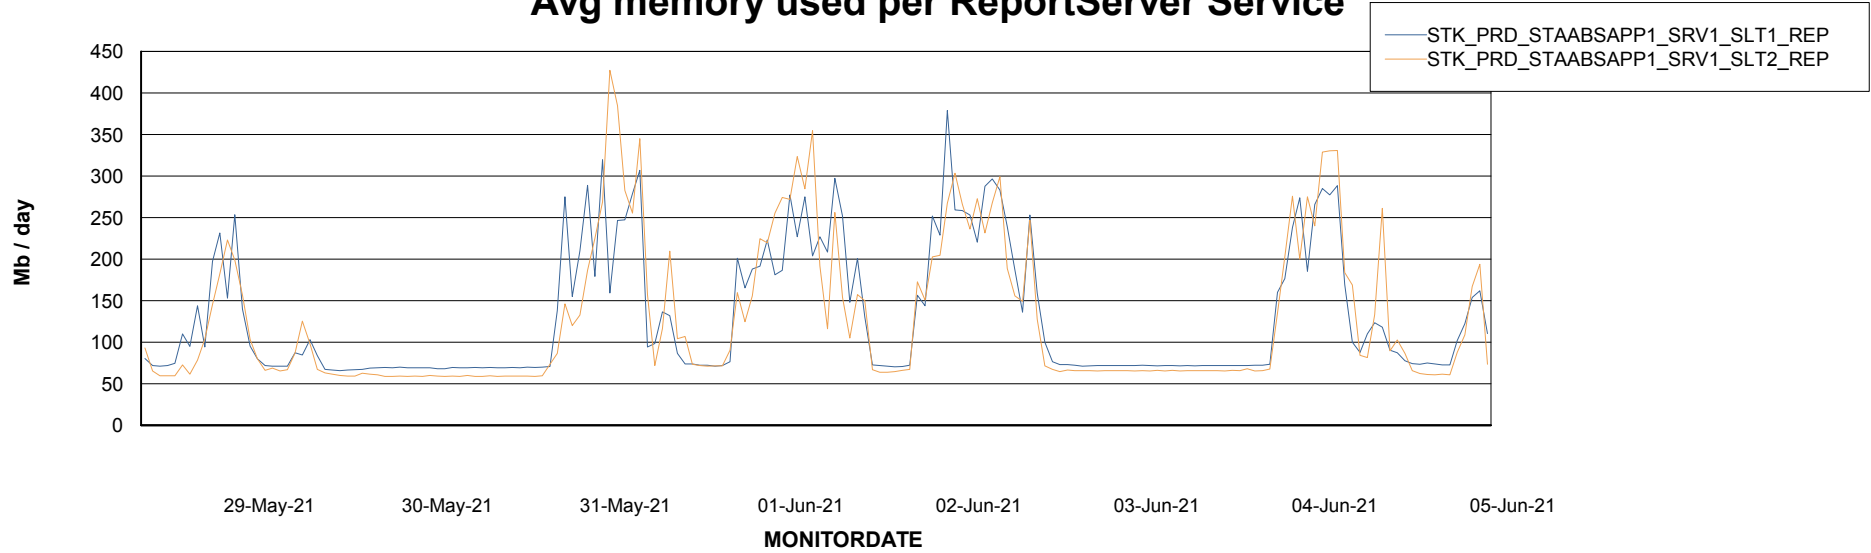

Avg memory used per ABS Server Service

Avg users per day per ABS server

Weekly SLA Customer Report

Customer STK_Production
Database ID 82

ABSSolute Application ReportServer Services

Avg memory used per ReportServer Service