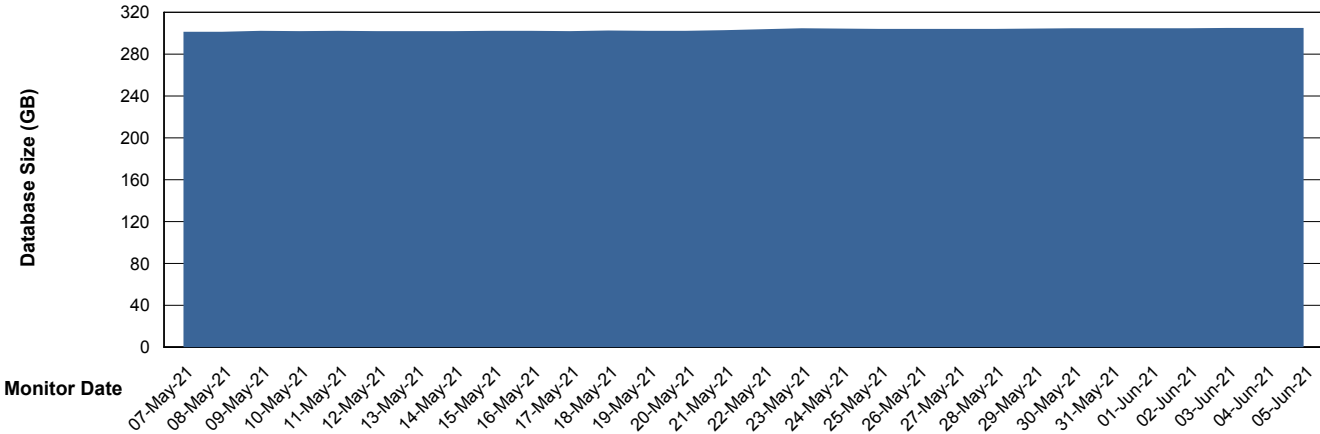

Weekly SLA Customer Report

Customer STK_Production
Database ID 82

Database Performance STKDB_ABS1 Production Database

Weekly SLA Customer Report

Customer STK_Production
Database ID 82

Database Performance STKDB_ABS1SB Standby Database

Weekly SLA Customer Report

Customer STK_Production
 Database ID 82

DATABASE SIZE STKDB_ABS1 Production Database

Database growth over last month

Database Tablespace STKDB_ABS1 Production Database

Date	Tablespace Name	Filesize (Gb)	Usedsize (Gb)	Percentage free
05-Jun-21	ABSDATA	177	124	30
	INDX	206	174	16
04-Jun-21	ABSDATA	177	124	30
	INDX	206	174	16
03-Jun-21	ABSDATA	177	124	30
	INDX	206	174	16
02-Jun-21	ABSDATA	177	124	30
	INDX	206	174	16
01-Jun-21	ABSDATA	177	124	30
	INDX	206	174	16
31-May-21	ABSDATA	177	124	30
	INDX	206	174	16
30-May-21	ABSDATA	177	124	30
	INDX	206	174	16