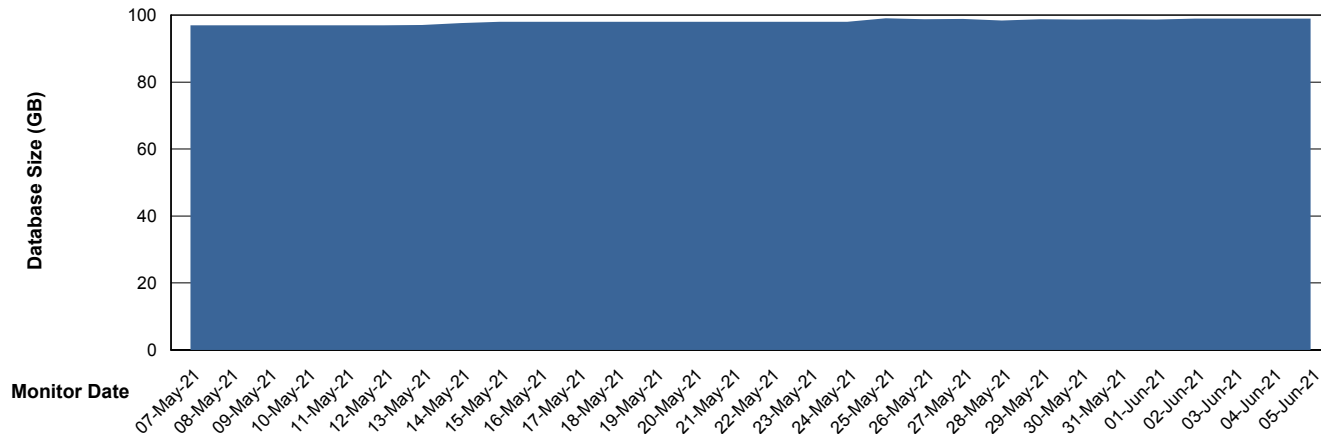

Weekly SLA Customer Report

Customer SPO_Production Silver
Database ID 57

Database Performance SPODB_Standby

Weekly SLA Customer Report

Customer SPO_Production Silver
Database ID 57

DATABASE SIZE SPODB_BI

Database growth over last month

DATABASE SIZE SPODB_Production

Database growth over last month

Weekly SLA Customer Report

Customer SPO_Production Silver
Database ID 57

Database Tablespace		SPODB_BI		
Date	Tablespace Name	Filesize (Gb)	Usedsize (Gb)	Percentage free
05-Jun-21	ABSDATA	28	22	21
	INDX	35	29	17
04-Jun-21	ABSDATA	28	22	21
	INDX	35	29	17
03-Jun-21	ABSDATA	28	22	21
	INDX	35	29	17
02-Jun-21	ABSDATA	28	22	21
	INDX	35	29	17
01-Jun-21	ABSDATA	28	21	25
	INDX	35	29	17
31-May-21	ABSDATA	28	21	25
	INDX	35	29	17
30-May-21	ABSDATA	28	21	25
	INDX	32	29	9