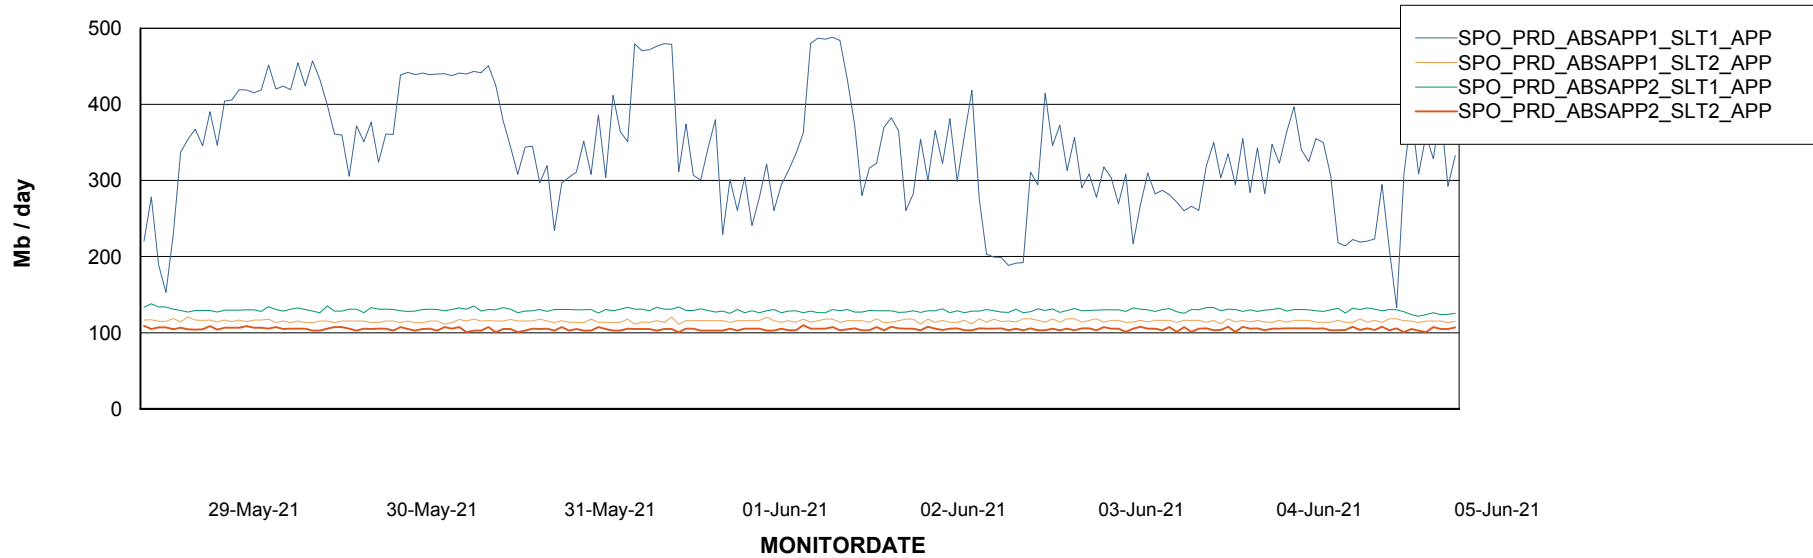

Weekly SLA Customer Report

Customer SPO_Production Silver
 Database ID 57

Database Tablespace SPODB_Production

Date	Tablespace Name	Filesize (Gb)	Usedsize (Gb)	Percentage free
05-Jun-21	ABSDATA	44	37	16
	INDX	73	60	18
04-Jun-21	ABSDATA	44	37	16
	INDX	73	60	18
03-Jun-21	ABSDATA	44	37	16
	INDX	73	60	18
02-Jun-21	ABSDATA	44	37	16
	INDX	73	60	18
01-Jun-21	ABSDATA	44	37	16
	INDX	73	60	18
31-May-21	ABSDATA	44	37	16
	INDX	73	60	18
30-May-21	ABSDATA	44	37	16
	INDX	73	60	18

Standby Database Health SPO_Production Silver

Recovery lag for last 7 days

Weekly SLA Customer Report

Customer SPO_Production Silver
Database ID 57

ABSSolute Application Server Services

Avg memory used per ABS Server Service

Avg users per day per ABS server

Weekly SLA Customer Report

Customer SPO_Production Silver
Database ID 57

ABSSolute Application ReportServer Services

Avg memory used per ReportServer Service

Weekly SLA Customer Report