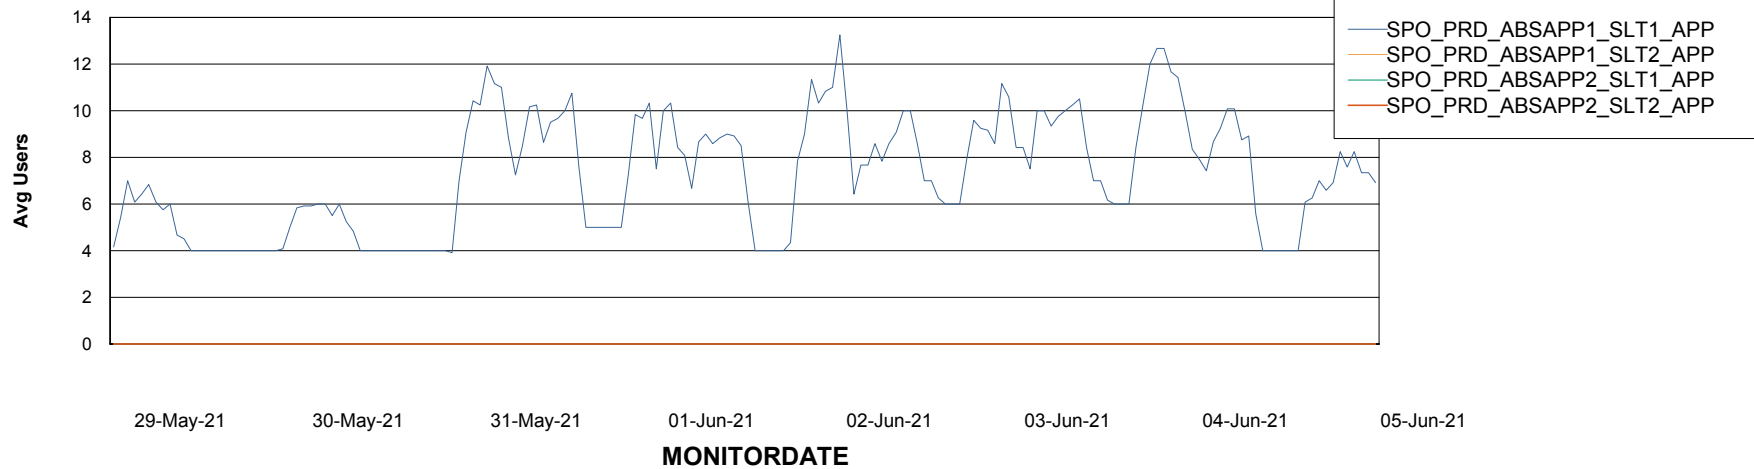

Avg users per day per ABS server