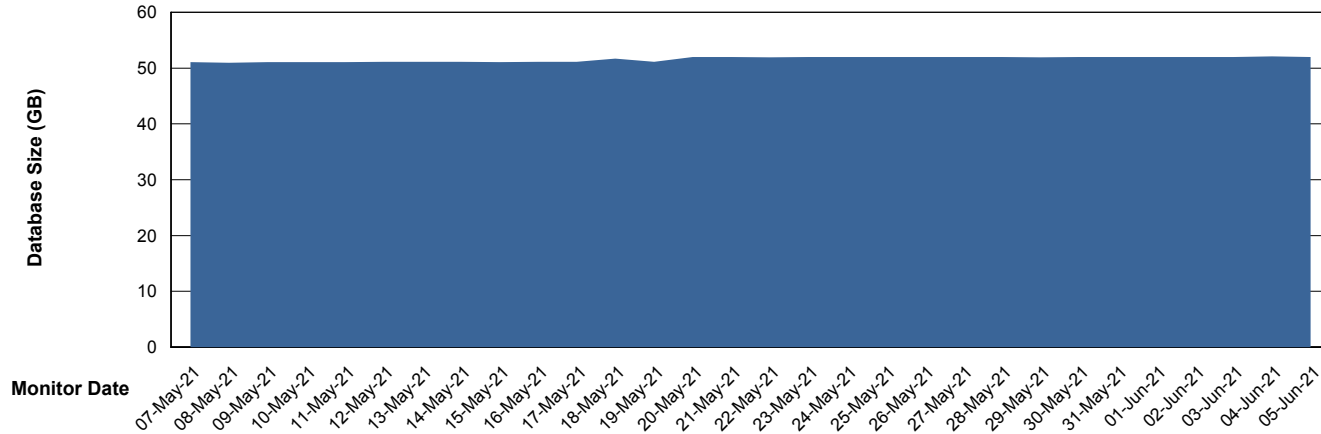

Weekly SLA Customer Report

Customer SPO_Production Silver
Database ID 57

Database Performance SPODB_BI

Weekly SLA Customer Report

Customer SPO_Production Silver
Database ID 57

Database Performance SPODB_Production

Weekly SLA Customer Report

Customer SPO_Production Silver
Database ID 57

Database Performance SPODB_Standby

Weekly SLA Customer Report

Customer SPO_Production Silver
Database ID 57

DATABASE SIZE SPODB_BI

Database growth over last month

DATABASE SIZE SPODB_Production

Database growth over last month

Weekly SLA Customer Report

Customer SPO_Production Silver
Database ID 57

Database Tablespace		SPODB_BI		
Date	Tablespace Name	Filesize (Gb)	Usedsize (Gb)	Percentage free
05-Jun-21	ABSDATA	28	22	21
	INDX	35	29	17
04-Jun-21	ABSDATA	28	22	21
	INDX	35	29	17
03-Jun-21	ABSDATA	28	22	21
	INDX	35	29	17
02-Jun-21	ABSDATA	28	22	21
	INDX	35	29	17
01-Jun-21	ABSDATA	28	21	25
	INDX	35	29	17
31-May-21	ABSDATA	28	21	25
	INDX	35	29	17
30-May-21	ABSDATA	28	21	25
	INDX	32	29	9