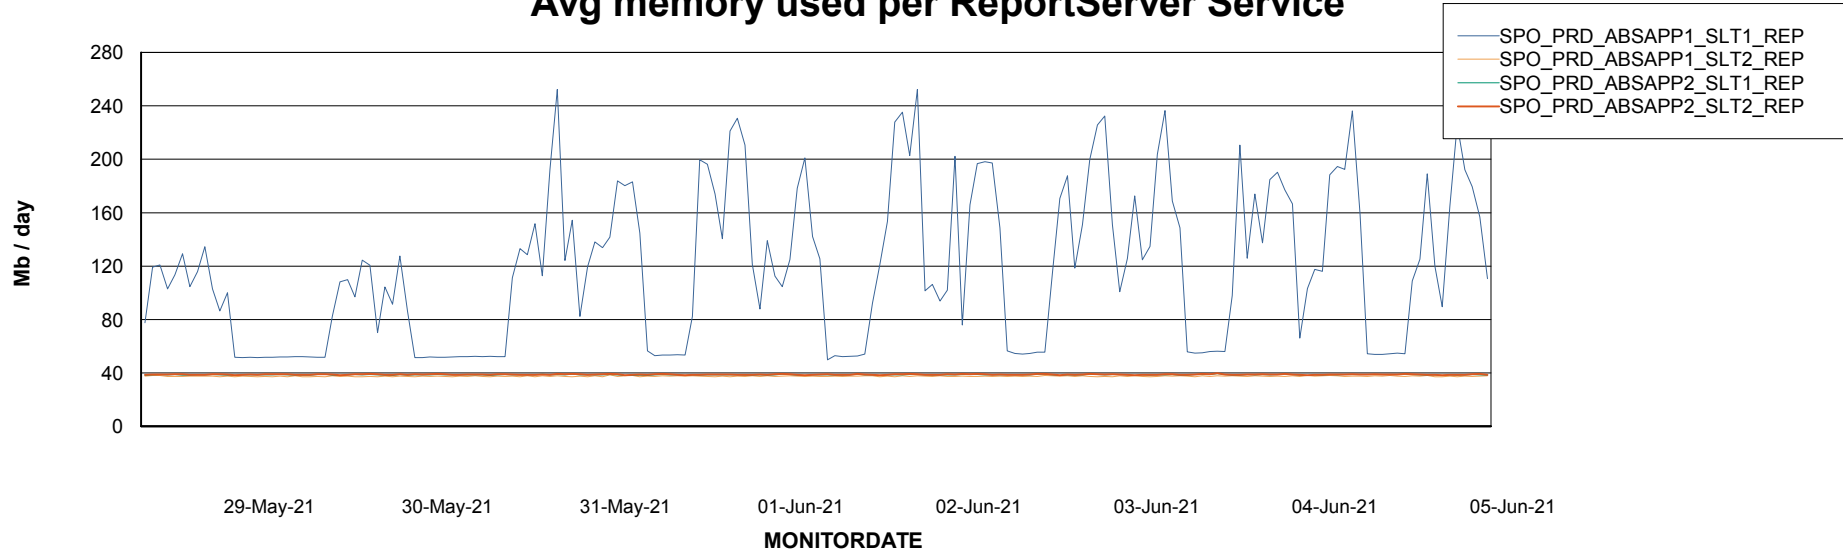

Avg users per day per ABS server

Weekly SLA Customer Report

Customer SPO_Production Silver
Database ID 57

ABSSolute Application ReportServer Services

Avg memory used per ReportServer Service

Weekly SLA Customer Report