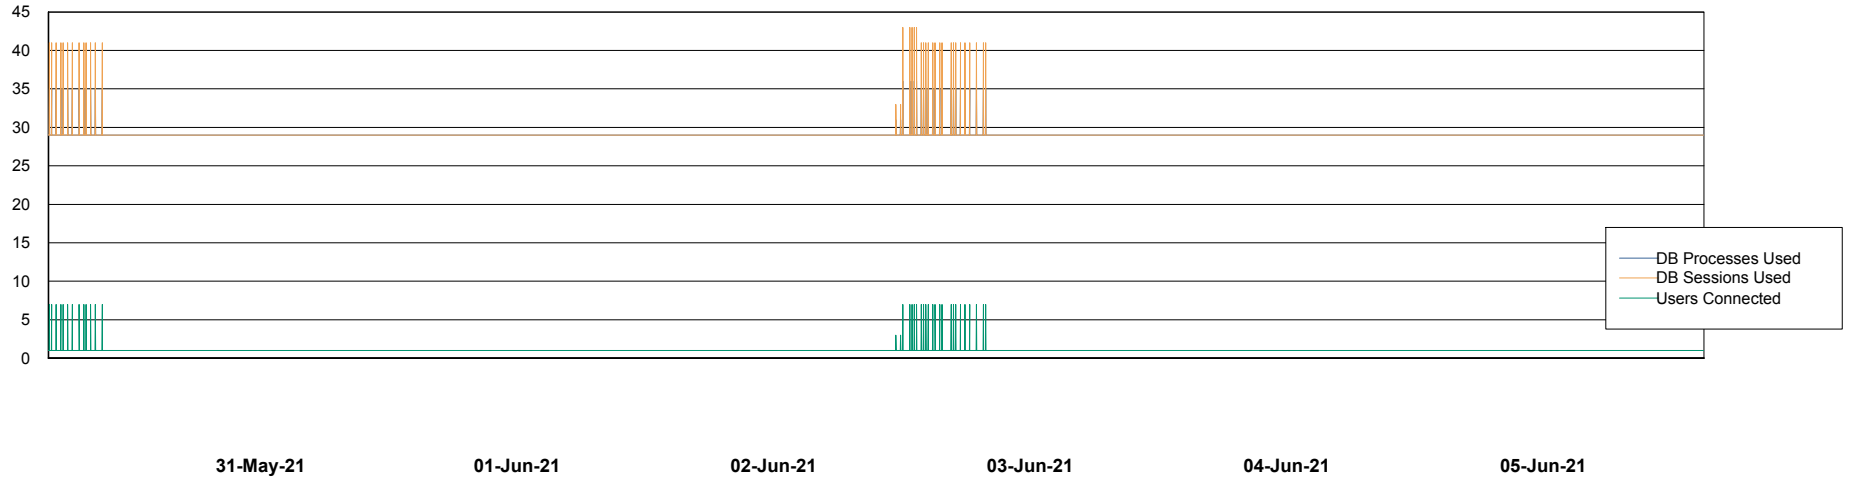

Weekly SLA Customer Report

Customer SPO_Production Silver
Database ID 57

Database Performance SPODB_BI

Weekly SLA Customer Report

Customer SPO_Production Silver
Database ID 57

Database Performance SPODB_Production

Weekly SLA Customer Report

Customer SPO_Production Silver
Database ID 57

Database Performance SPODB_Standby

Weekly SLA Customer Report

Customer SPO_Production Silver
Database ID 57

DATABASE SIZE SPODB_BI

Database growth over last month