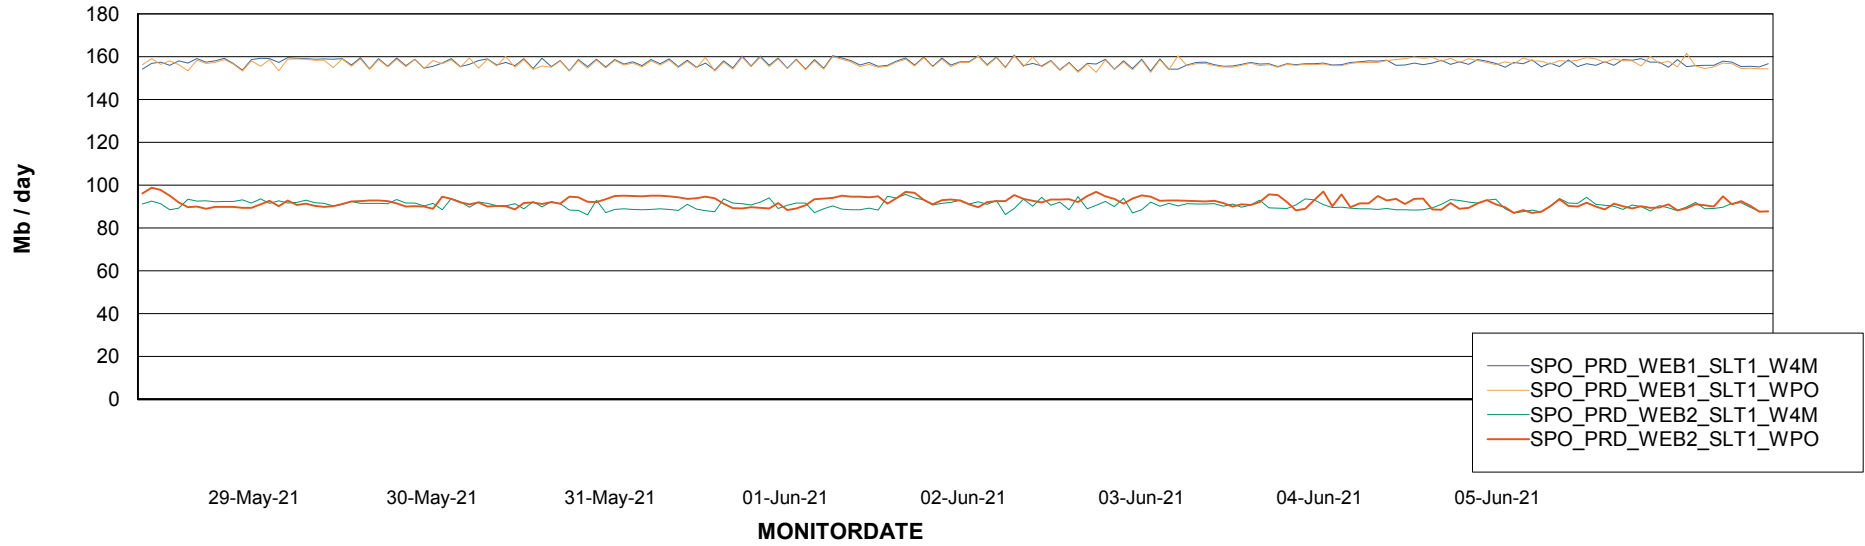

ABSSolute Web Component Services

Avg memory used per ABS Web component