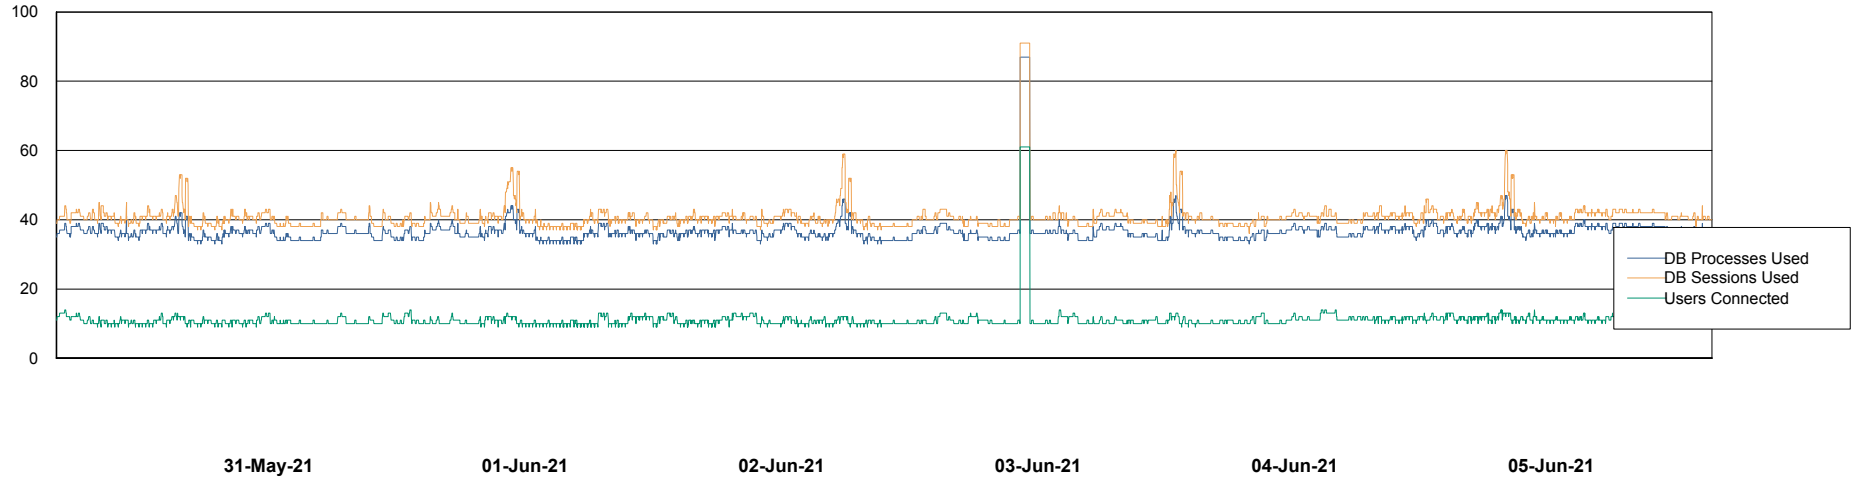

Database Performance SPODB_BI