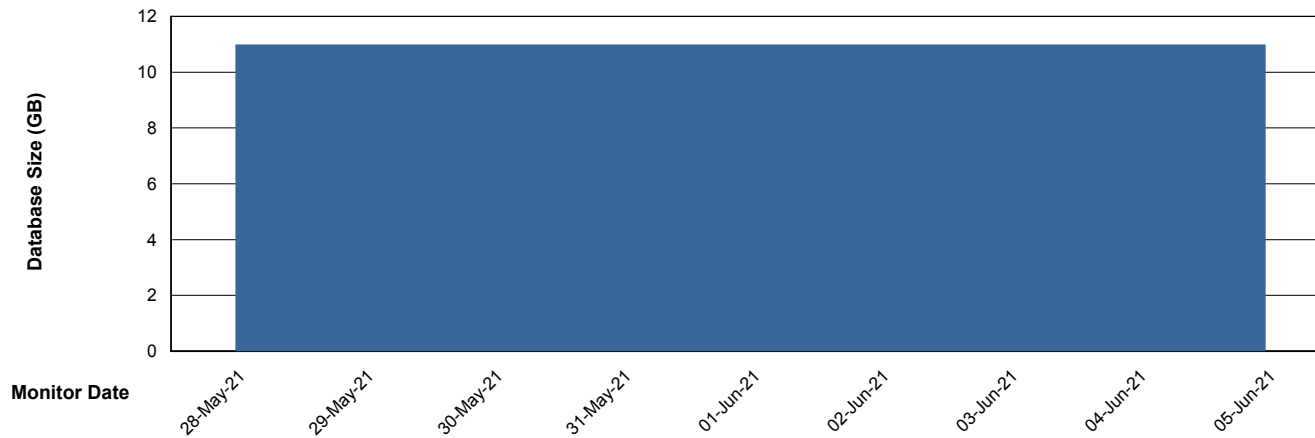

Weekly SLA Customer Report

Customer SPI_Production
Database ID 49

Database Performance SPIDB_Production

Weekly SLA Customer Report

Customer SPI_Production
Database ID 49

Database Performance SPIDB_Standby

DATABASE SIZE SPIDB_Production

Database growth over last month

Weekly SLA Customer Report

Customer SPI_Production
Database ID 49

Database Tablespace		SPIDB_Production		
Date	Tablespace Name	Filesize (Gb)	Usedsize (Gb)	Percentage free
05-Jun-21	ABSDATA	5	2	56
	INDX	8	4	55
04-Jun-21	ABSDATA	5	2	56
	INDX	8	4	55
03-Jun-21	ABSDATA	5	2	56
	INDX	8	4	55
02-Jun-21	ABSDATA	5	2	56
	INDX	8	4	55
01-Jun-21	ABSDATA	5	2	56
	INDX	8	4	55
31-May-21	ABSDATA	5	2	56
	INDX	8	4	55
30-May-21	ABSDATA	5	2	56
	INDX	8	4	55