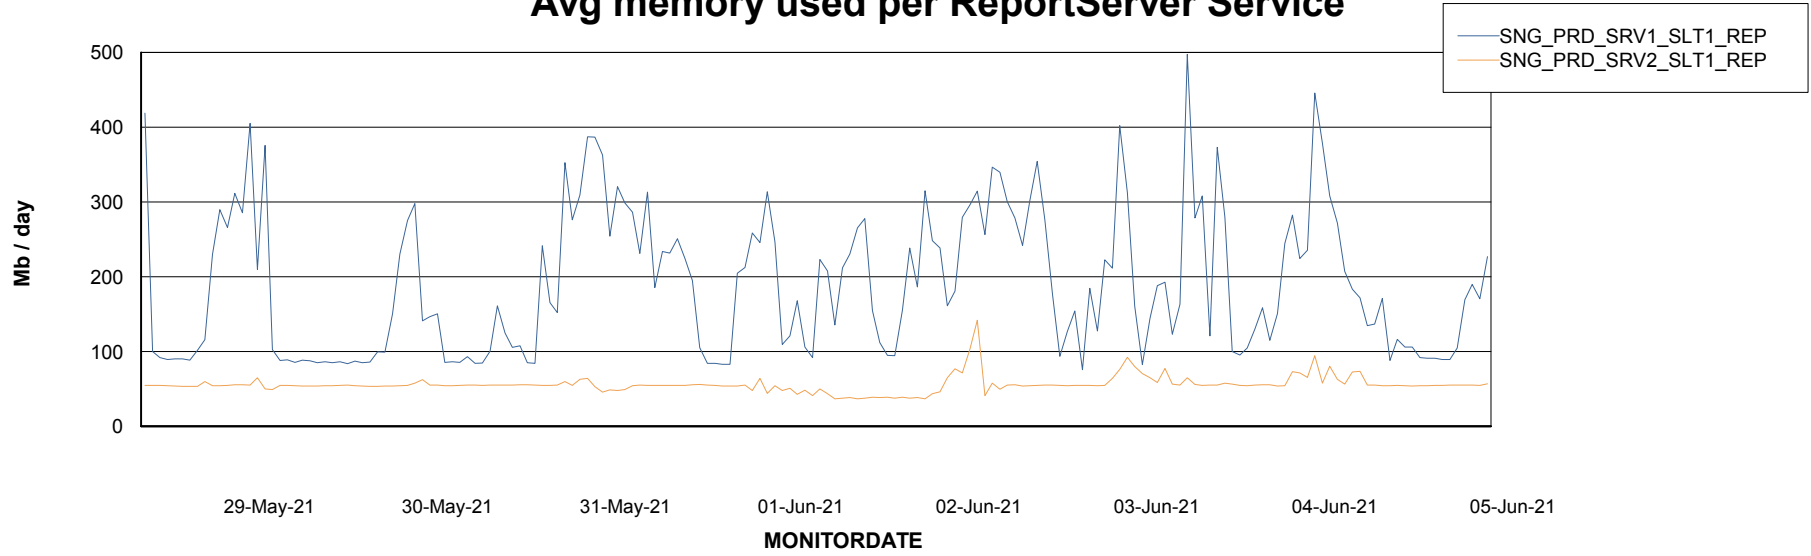

ABSSolute Application ReportServer Services

Avg memory used per ReportServer Service