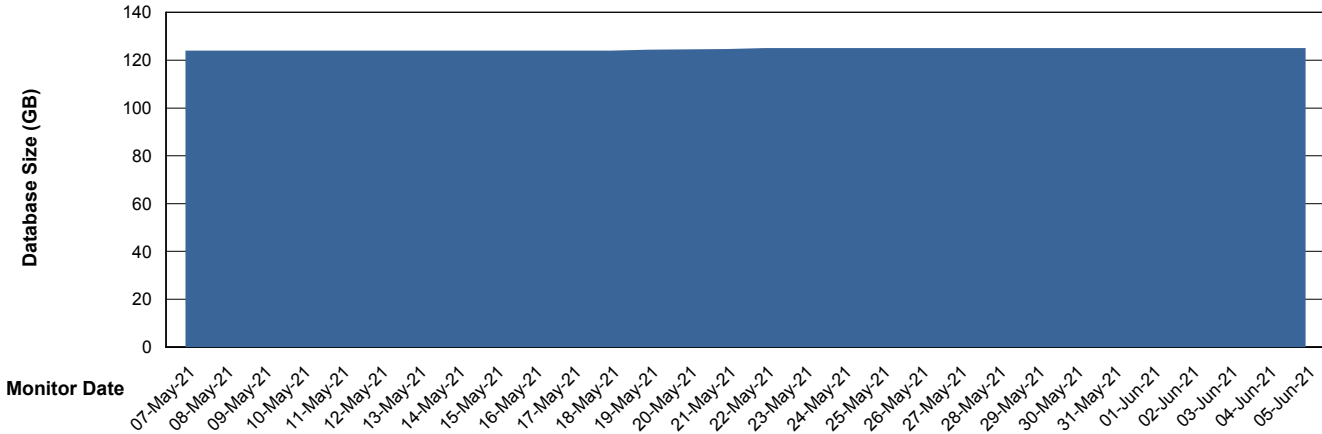

Weekly SLA Customer Report

Customer SNG_Production
Database ID 70

Database Performance SNGDB_Production

Weekly SLA Customer Report

Customer SNG_Production
 Database ID 70

DATABASE SIZE SNGDB_Production

Database growth over last month

Database Tablespace SNGDB_Production

Date	Tablespace Name	Filesize (Gb)	Usedsize (Gb)	Percentage free
05-Jun-21	ABSDATA	33	28	15
	INDX	84	70	17
04-Jun-21	ABSDATA	33	28	15
	INDX	84	70	17
03-Jun-21	ABSDATA	33	28	15
	INDX	84	70	17
02-Jun-21	ABSDATA	33	28	15
	INDX	84	70	17
01-Jun-21	ABSDATA	33	28	15
	INDX	84	70	17
31-May-21	ABSDATA	33	28	15
	INDX	84	70	17
30-May-21	ABSDATA	33	28	15
	INDX	84	70	17