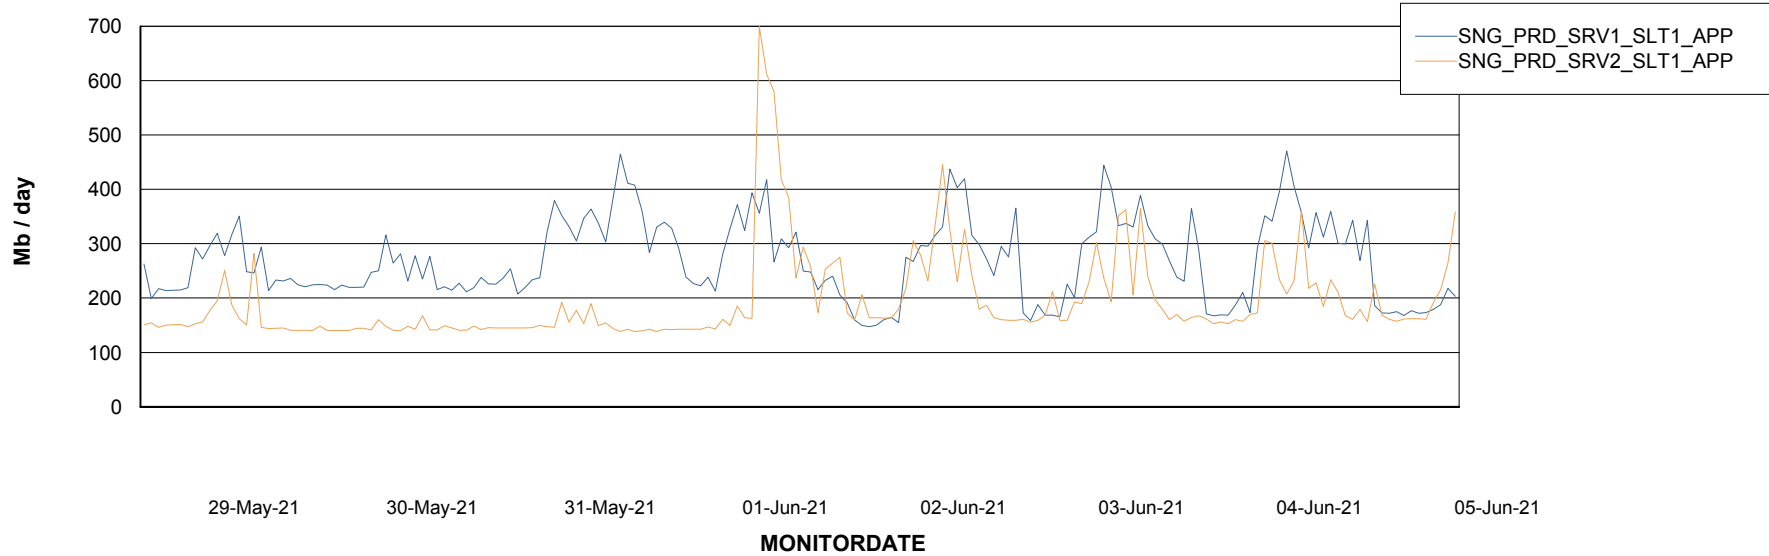

Weekly SLA Customer Report

Customer SNG_Production
Database ID 70

Database Performance SNGDB_Production

Weekly SLA Customer Report

Customer SNG_Production
 Database ID 70

DATABASE SIZE SNGDB_Production

Database growth over last month

Database Tablespace SNGDB_Production

Date	Tablespace Name	Filesize (Gb)	Usedsize (Gb)	Percentage free
05-Jun-21	ABSDATA	33	28	15
	INDX	84	70	17
04-Jun-21	ABSDATA	33	28	15
	INDX	84	70	17
03-Jun-21	ABSDATA	33	28	15
	INDX	84	70	17
02-Jun-21	ABSDATA	33	28	15
	INDX	84	70	17
01-Jun-21	ABSDATA	33	28	15
	INDX	84	70	17
31-May-21	ABSDATA	33	28	15
	INDX	84	70	17
30-May-21	ABSDATA	33	28	15
	INDX	84	70	17

Weekly SLA Customer Report

Customer SNG_Production
Database ID 70

ABSSolute Application Server Services

Avg memory used per ABS Server Service

Avg users per day per ABS server

Weekly SLA Customer Report

Customer SNG_Production
Database ID 70