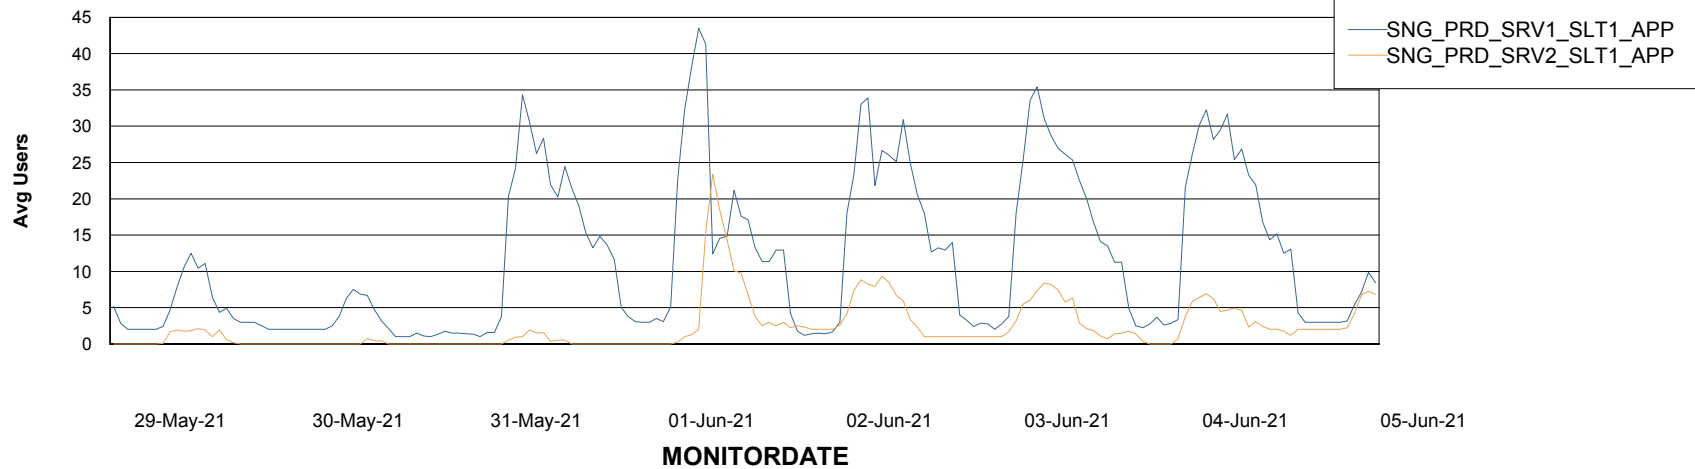

Database Tablespace SNGDB_Production

Date	Tablespace Name	Filesize (Gb)	Usedsize (Gb)	Percentage free
05-Jun-21	ABSDATA	33	28	15
	INDX	84	70	17
04-Jun-21	ABSDATA	33	28	15
	INDX	84	70	17
03-Jun-21	ABSDATA	33	28	15
	INDX	84	70	17
02-Jun-21	ABSDATA	33	28	15
	INDX	84	70	17
01-Jun-21	ABSDATA	33	28	15
	INDX	84	70	17
31-May-21	ABSDATA	33	28	15
	INDX	84	70	17
30-May-21	ABSDATA	33	28	15
	INDX	84	70	17

Weekly SLA Customer Report

Customer SNG_Production
Database ID 70

ABSSolute Application Server Services

Avg memory used per ABS Server Service

Avg users per day per ABS server

Weekly SLA Customer Report

Customer SNG_Production
Database ID 70