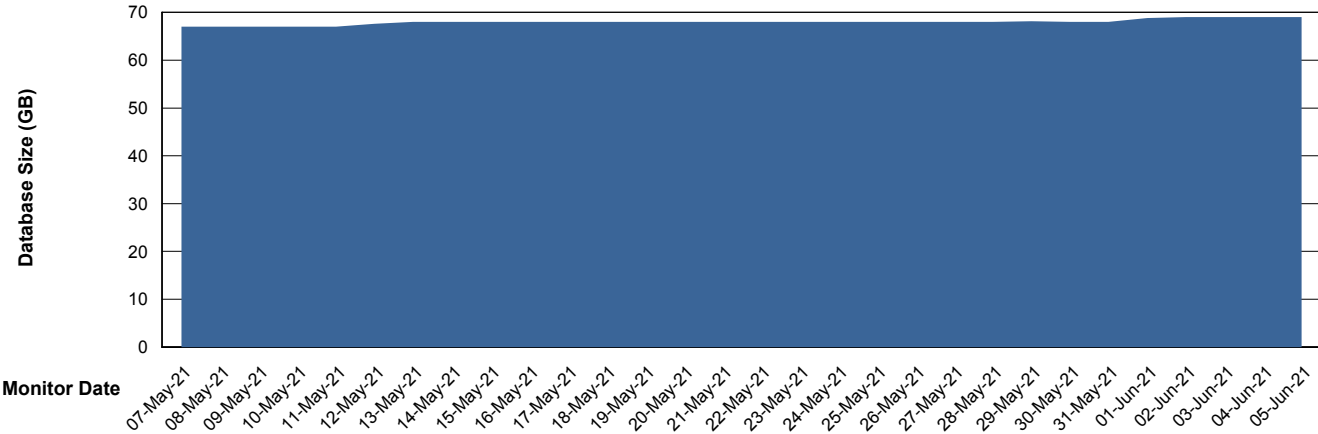

Weekly SLA Customer Report

Customer RSS Production
Database ID 52

Database Performance RSS_DB_Primary (2020)

Weekly SLA Customer Report

Customer RSS Production
Database ID 52

Database Performance RSS_DB_Standby (2020)

Weekly SLA Customer Report

Customer RSS Production
 Database ID 52

DATABASE SIZE RSS_DB_Primary (2020)

Database growth over last month

Database Tablespace RSS_DB_Primary (2020)

Date	Tablespace Name	Filesize (Gb)	Usedsize (Gb)	Percentage free
05-Jun-21	ABSDATA	42	33	21
	INDX	42	34	19
04-Jun-21	ABSDATA	42	33	21
	INDX	42	34	19
03-Jun-21	ABSDATA	42	32	24
	INDX	42	34	19
02-Jun-21	ABSDATA	42	32	24
	INDX	42	34	19
01-Jun-21	ABSDATA	42	32	24
	INDX	42	34	19
31-May-21	ABSDATA	42	32	24
	INDX	42	34	19
30-May-21	ABSDATA	42	32	24
	INDX	42	34	19