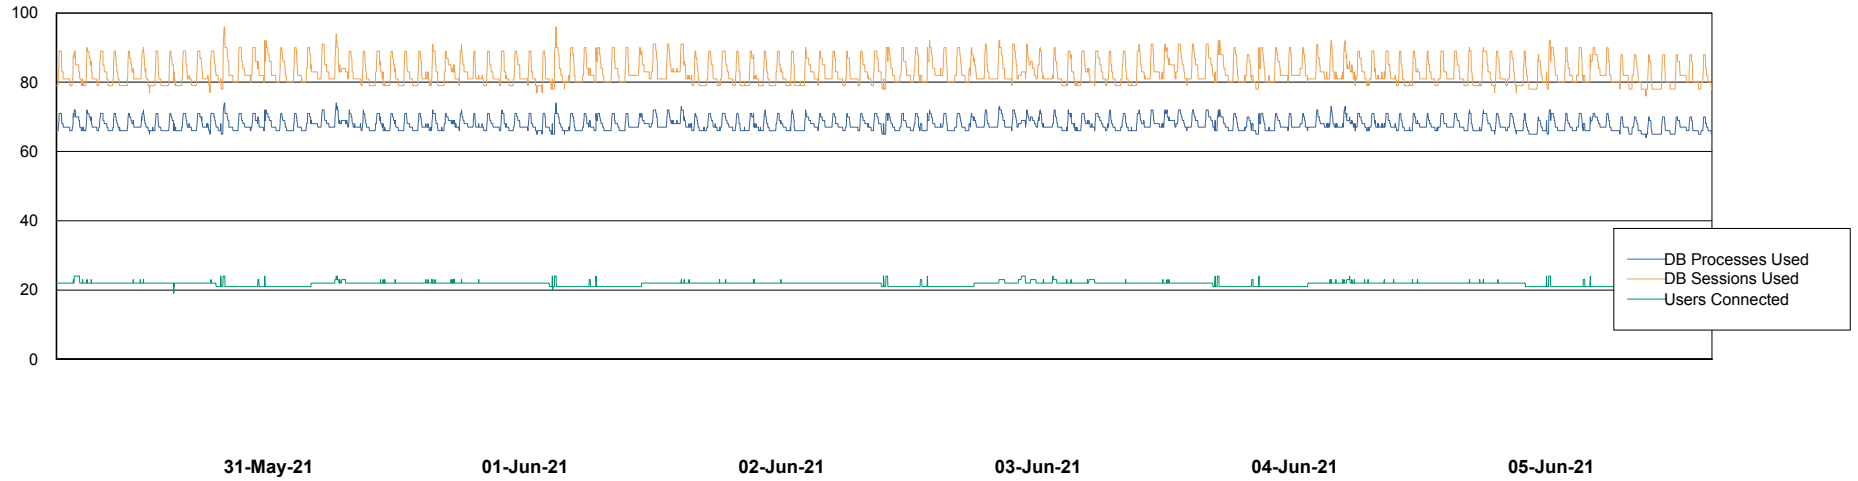

Weekly SLA Customer Report

Customer RSS Production
Database ID 52

Database Performance RSS_DB_Primary (2020)

Weekly SLA Customer Report

Customer RSS Production
Database ID 52

Database Performance RSS_DB_Standby (2020)