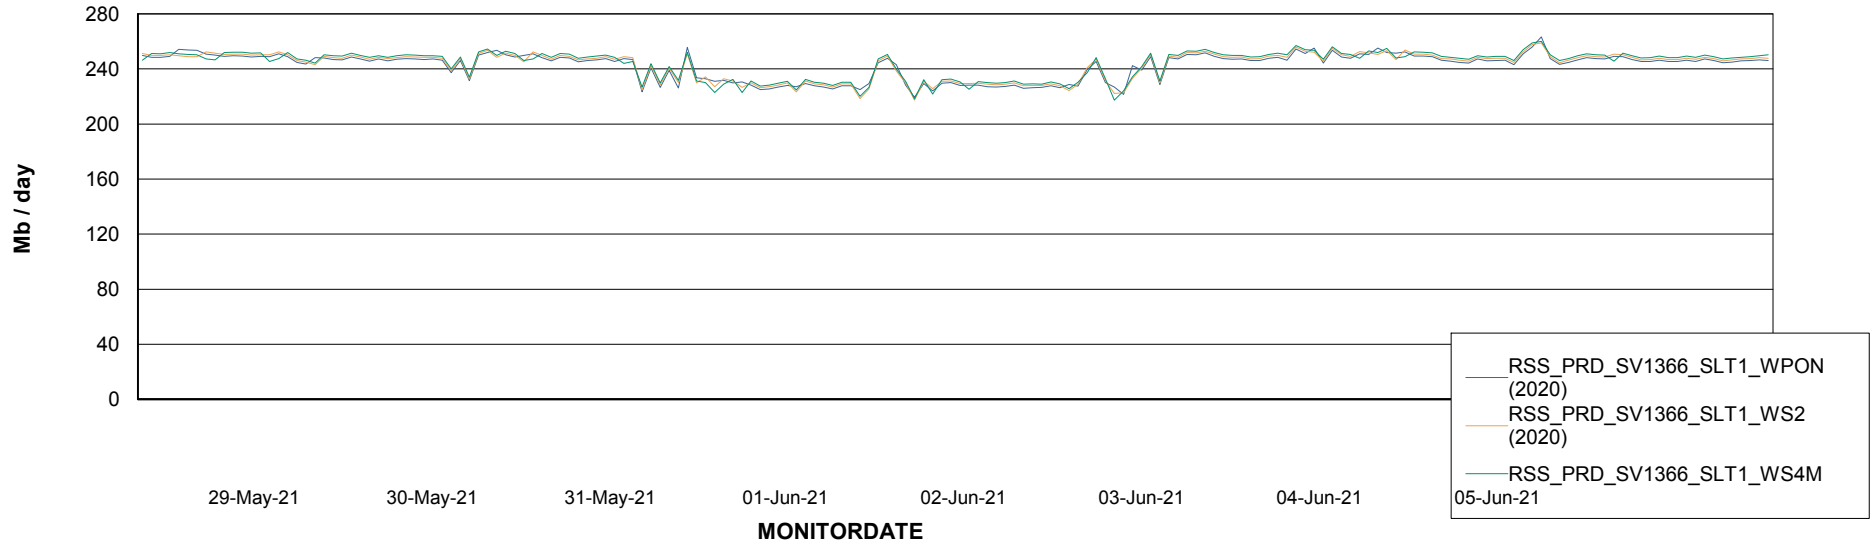

ABSSolute Application ReportServer Services

Avg memory used per ReportServer Service

Weekly SLA Customer Report

Customer RSS Production
Database ID 52

ABSSolute Web Component Services

Avg memory used per ABS Web component