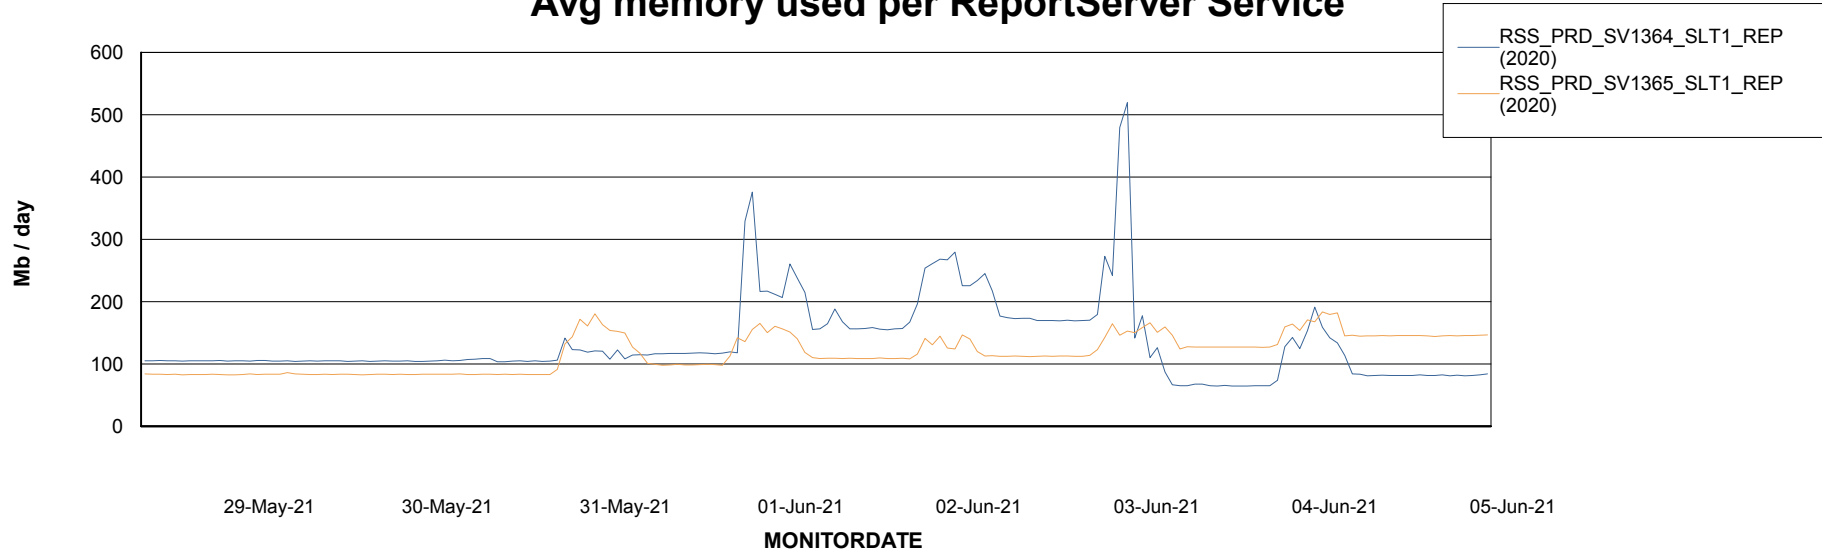

ABSSolute Application ReportServer Services

Avg memory used per ReportServer Service