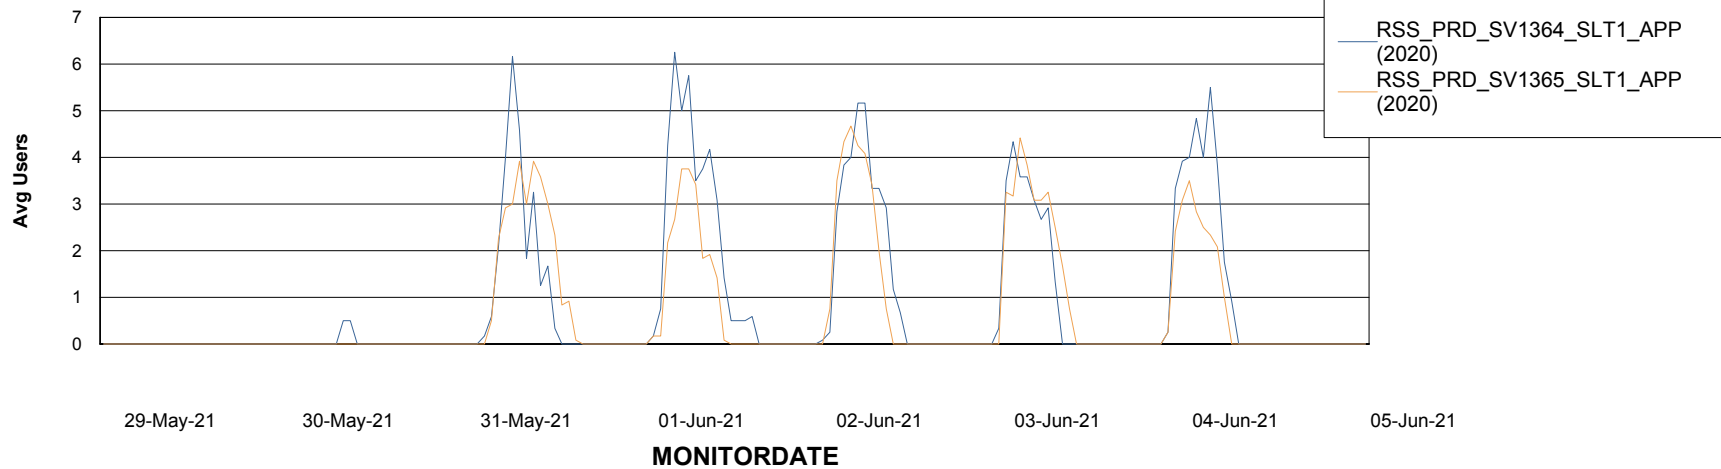

Weekly SLA Customer Report

Customer RSS Production
Database ID 52

ABSSolute Application Server Services

Avg memory used per ABS Server Service

Avg users per day per ABS server

Weekly SLA Customer Report

Customer RSS Production
Database ID 52