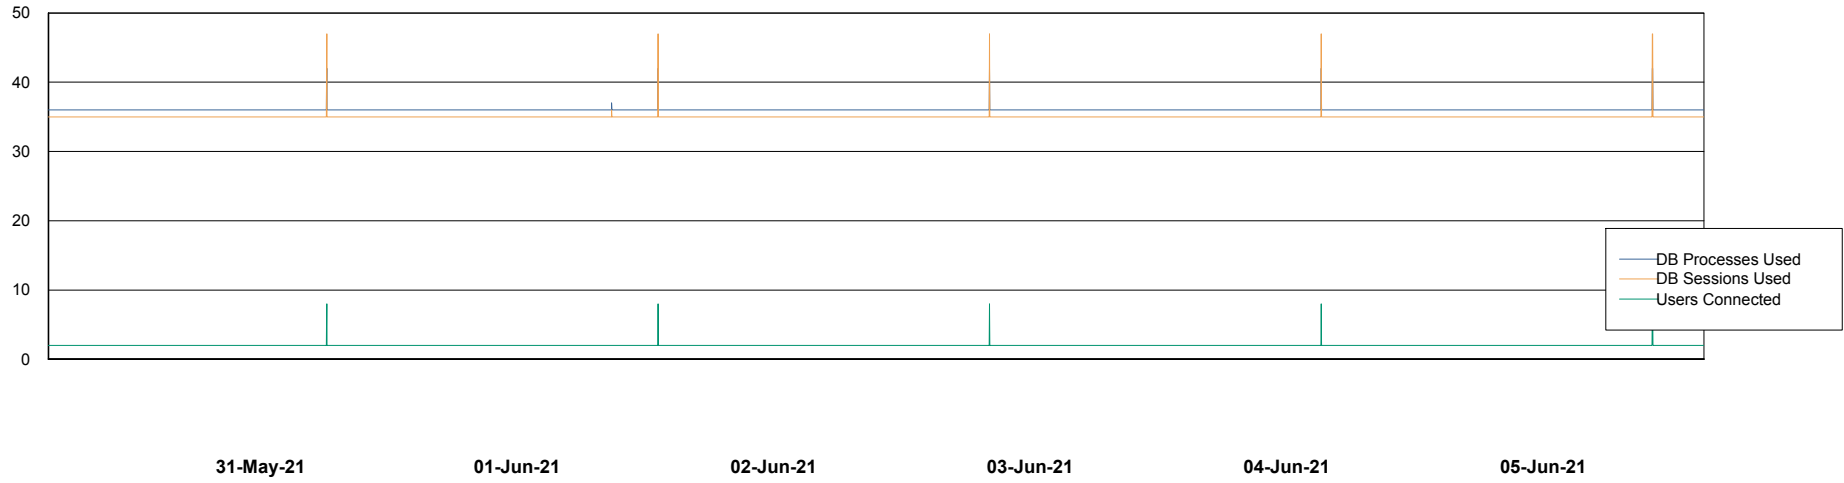

Weekly SLA Customer Report

Customer RSS Production
Database ID 52

Database Performance RSS_DB_Primary (2020)

Weekly SLA Customer Report

Customer RSS Production
Database ID 52

Database Performance RSS_DB_Standby (2020)