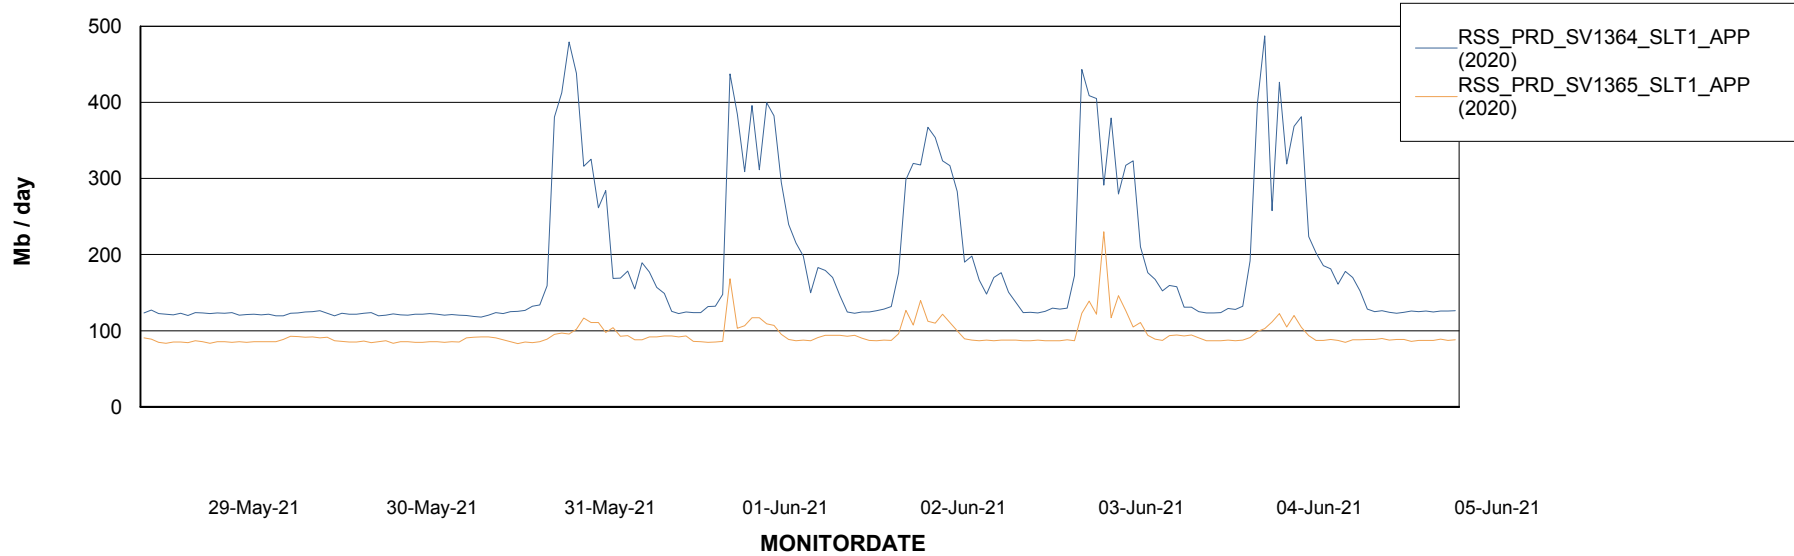

Weekly SLA Customer Report

Customer RSS Production
 Database ID 52

DATABASE SIZE RSS_DB_Primary (2020)

Database growth over last month

Database Tablespace RSS_DB_Primary (2020)

Date	Tablespace Name	Filesize (Gb)	Usedsize (Gb)	Percentage free
05-Jun-21	ABSDATA	42	33	21
	INDX	42	34	19
04-Jun-21	ABSDATA	42	33	21
	INDX	42	34	19
03-Jun-21	ABSDATA	42	32	24
	INDX	42	34	19
02-Jun-21	ABSDATA	42	32	24
	INDX	42	34	19
01-Jun-21	ABSDATA	42	32	24
	INDX	42	34	19
31-May-21	ABSDATA	42	32	24
	INDX	42	34	19
30-May-21	ABSDATA	42	32	24
	INDX	42	34	19

Weekly SLA Customer Report

Customer RSS Production
Database ID 52

ABSSolute Application Server Services

Avg memory used per ABS Server Service

Avg users per day per ABS server

Weekly SLA Customer Report

Customer RSS Production
Database ID 52