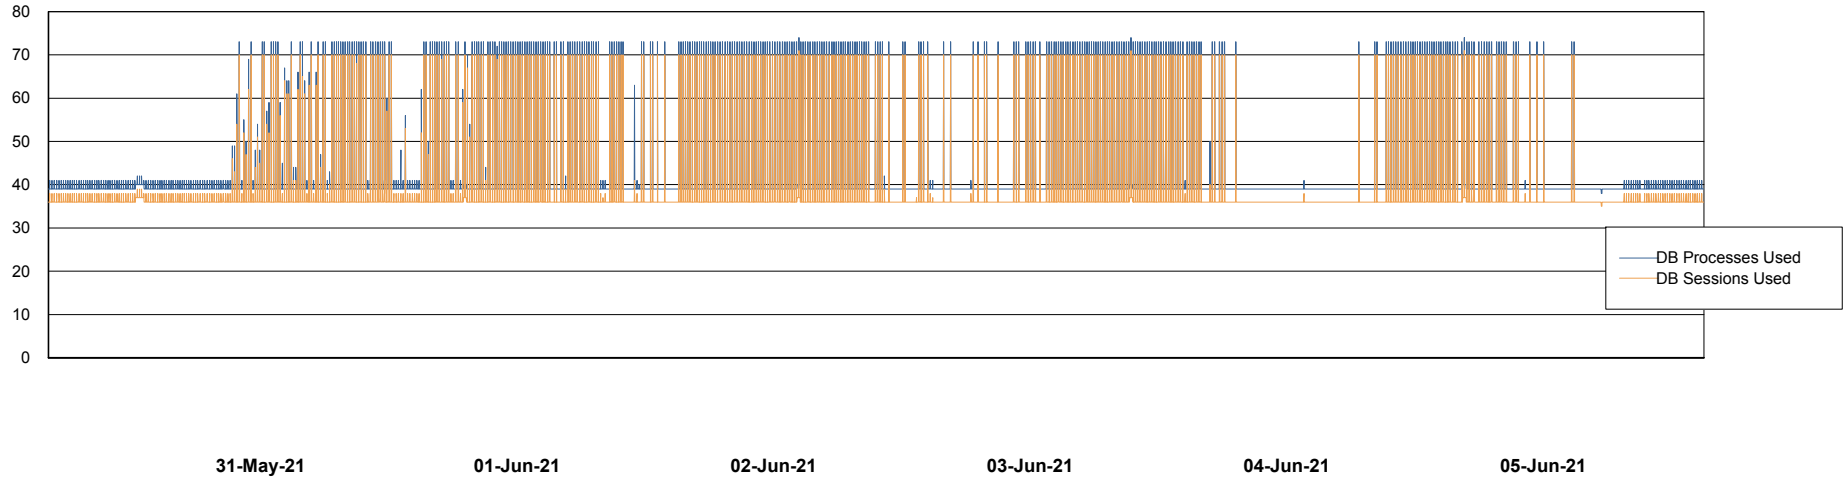

Database Performance NIXDB_Standby