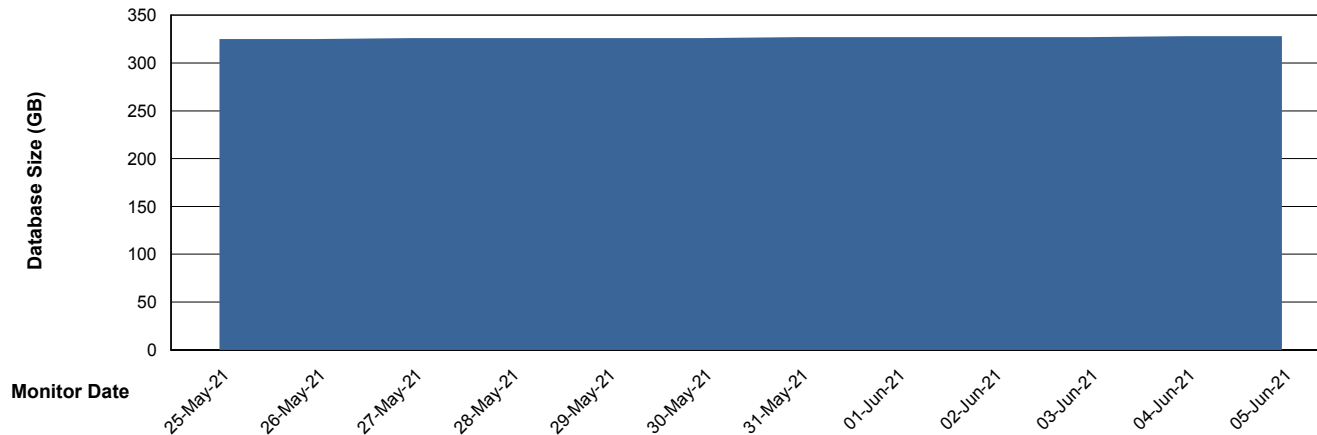

# Weekly SLA Customer Report

Customer NIX\_Production  
Database ID 51

DATABASE SIZE NIXDB\_BI

### Database growth over last month

DATABASE SIZE NIXDB\_Production

### Database growth over last month