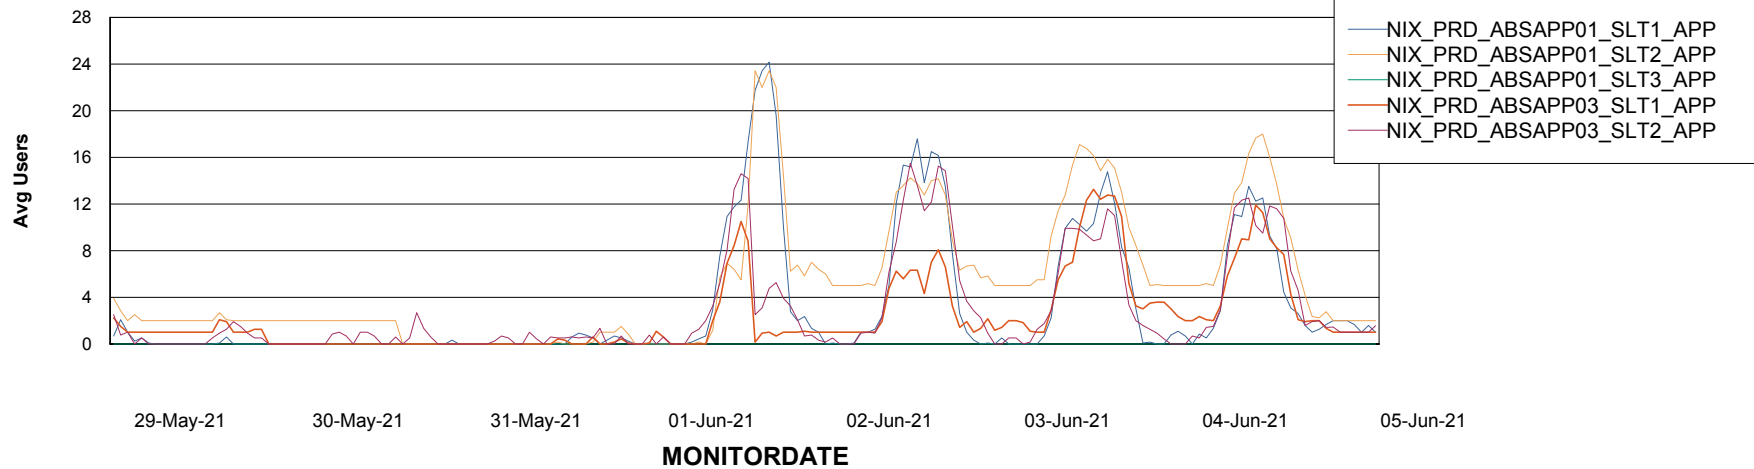

Avg users per day per ABS server