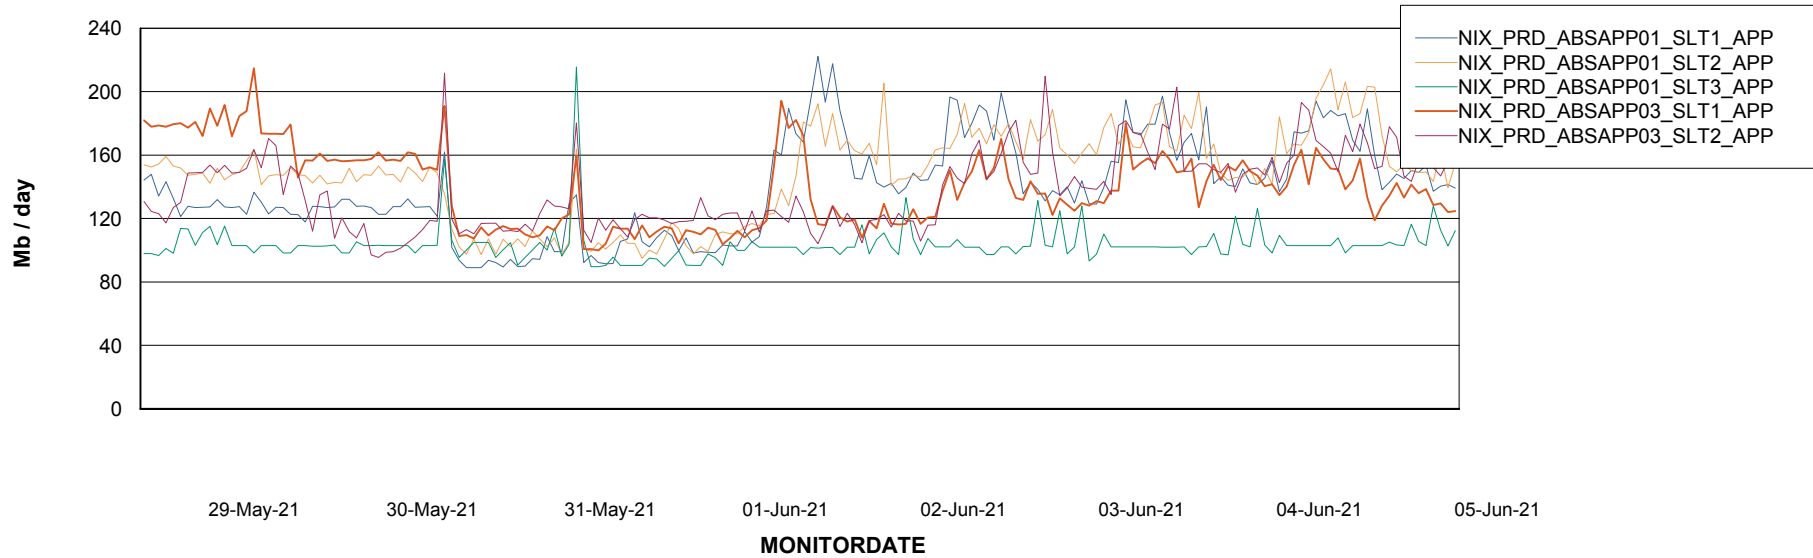

ABSSolute Application Server Services

Avg memory used per ABS Server Service