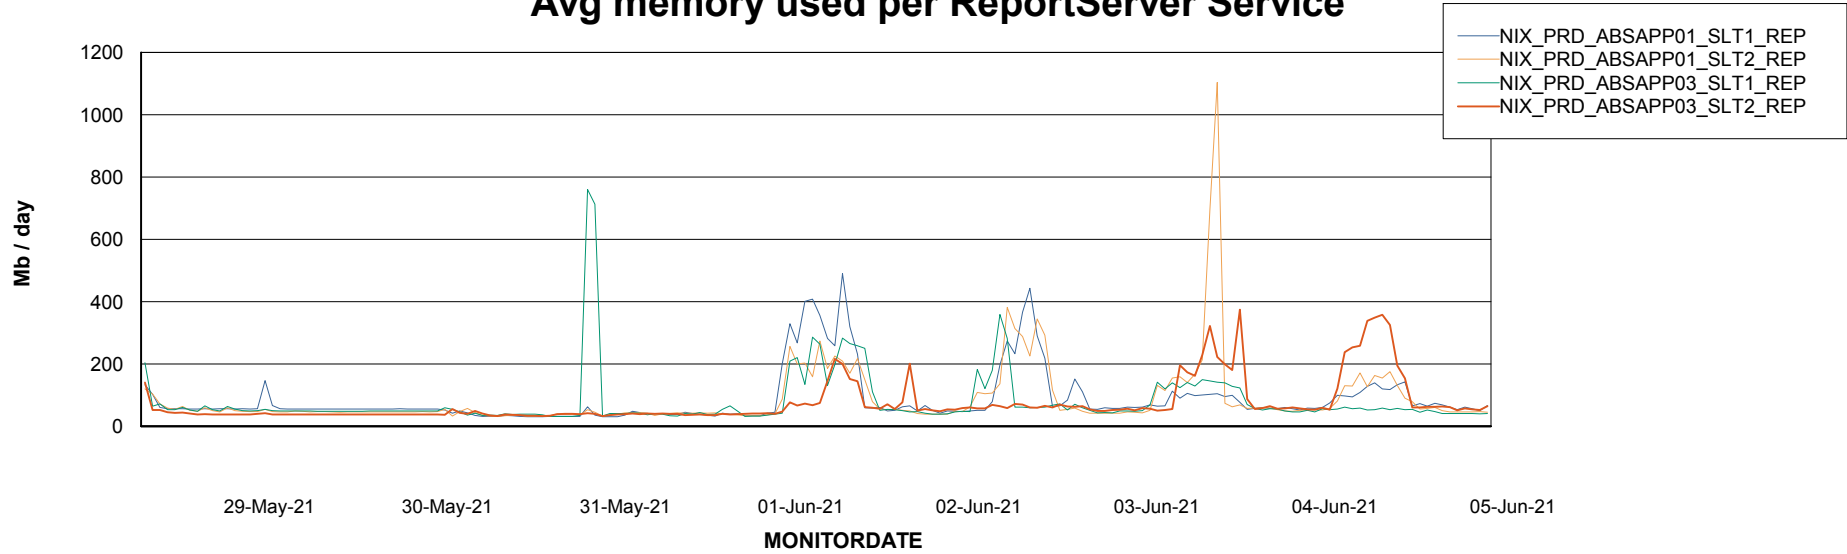

ABSSolute Application ReportServer Services

Avg memory used per ReportServer Service