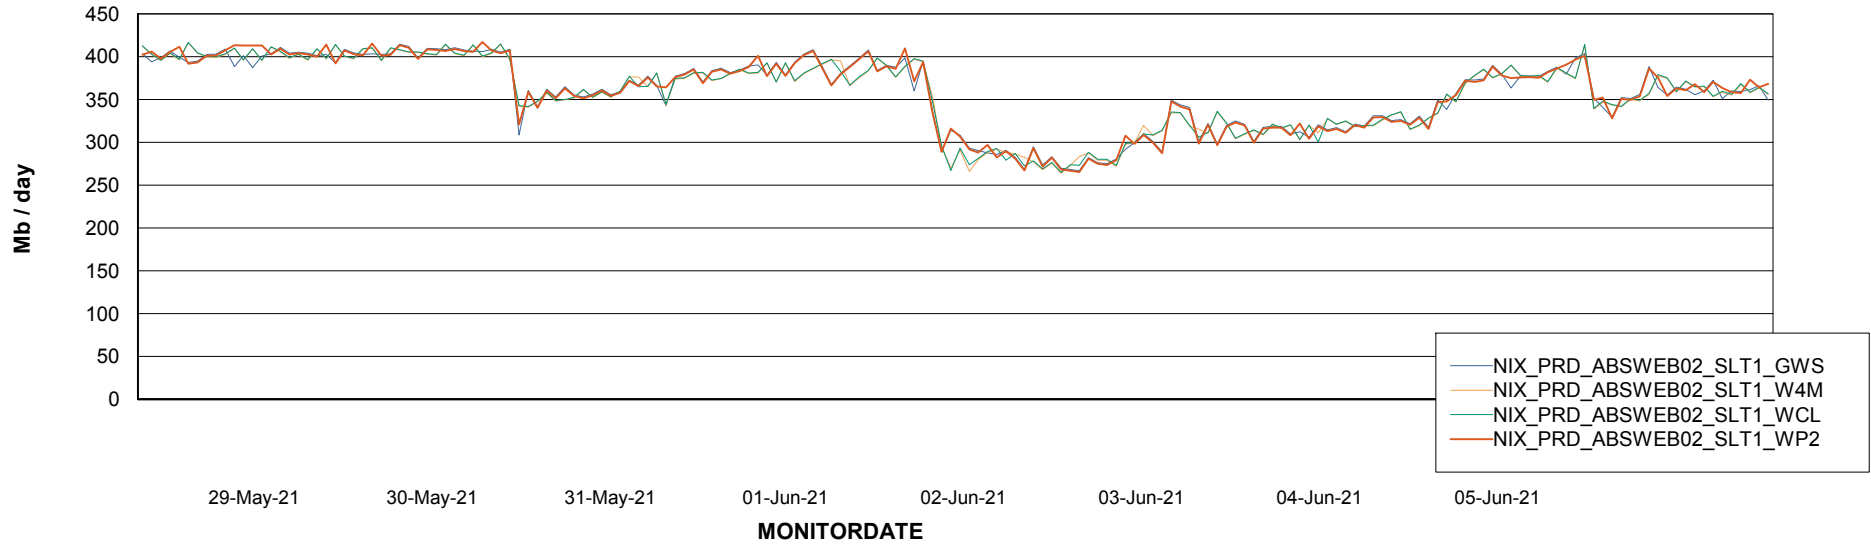

ABSolute Web Component Services

Avg memory used per ABS Web component