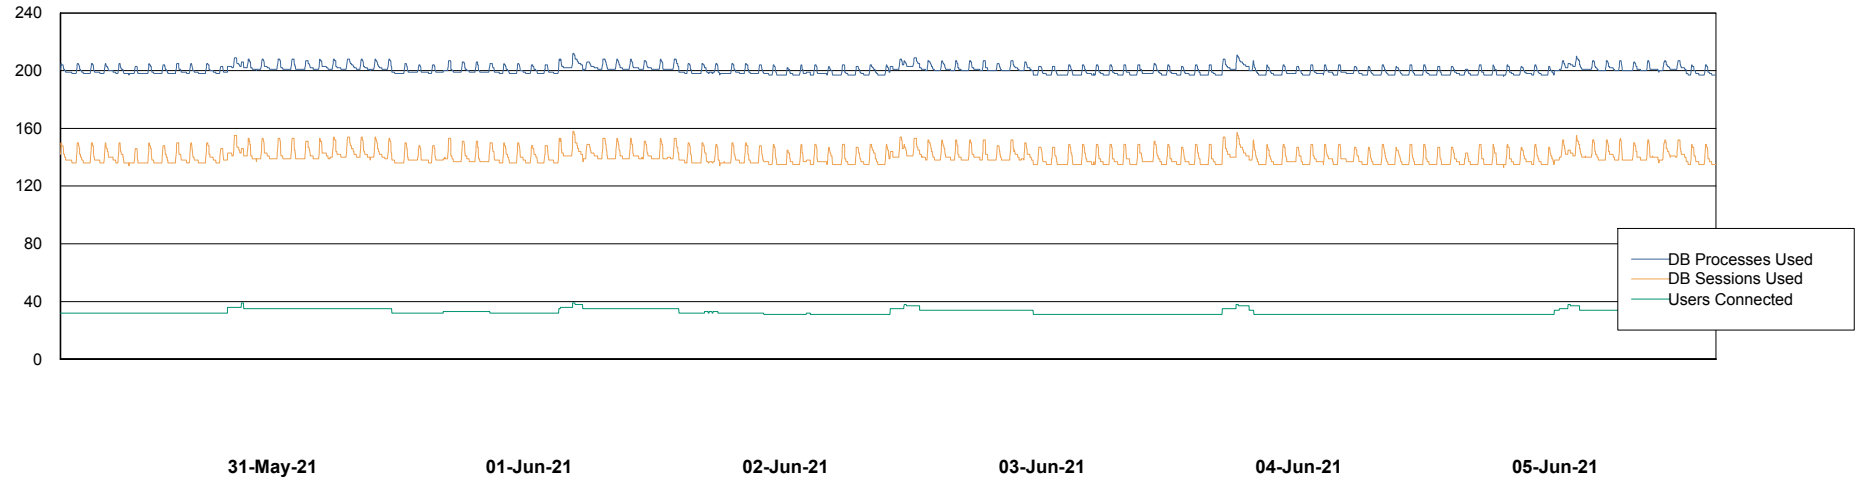

Database Performance LLGDB_Standby