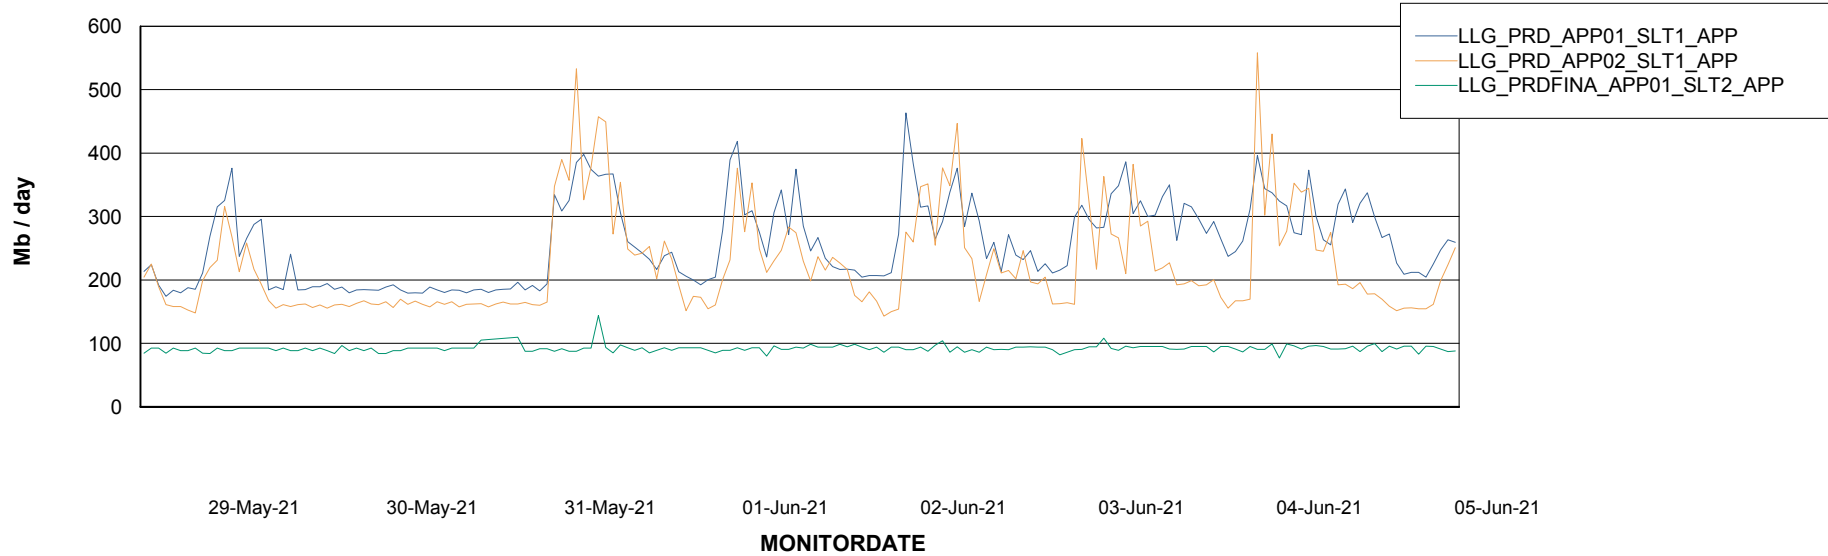

Database growth over last month

Weekly SLA Customer Report

Customer LLG_Production
Database ID 53

Database Tablespace		LLGDB_BI02		
Date	Tablespace Name	Filesize (Gb)	Usedsize (Gb)	Percentage free
05-Jun-21	ABSDATA	100	43	57
	INDX	100	46	54
04-Jun-21	ABSDATA	100	43	57
	INDX	100	46	54
03-Jun-21	ABSDATA	100	43	57
	INDX	100	46	54
02-Jun-21	ABSDATA	100	43	57
	INDX	100	46	54
01-Jun-21	ABSDATA	100	43	57
	INDX	100	45	55
31-May-21	ABSDATA	100	43	57
	INDX	100	45	55
30-May-21	ABSDATA	100	43	57
	INDX	100	45	55

Weekly SLA Customer Report

Customer LLG_Production
Database ID 53

Database Tablespace LLGDB_Production

Date	Tablespace Name	Filesize (Gb)	Usedsize (Gb)	Percentage free
05-Jun-21	ABSDATA	114	93	18
	INDX	160	133	17
04-Jun-21	ABSDATA	114	93	18
	INDX	160	133	17
03-Jun-21	ABSDATA	114	93	18
	INDX	160	133	17
02-Jun-21	ABSDATA	114	93	18
	INDX	160	133	17
01-Jun-21	ABSDATA	114	93	18
	INDX	160	133	17
31-May-21	ABSDATA	114	93	18
	INDX	160	133	17
30-May-21	ABSDATA	114	93	18
	INDX	160	133	17

Weekly SLA Customer Report

Customer LLG_Production
Database ID 53

ABSSolute Application Server Services

Avg memory used per ABS Server Service

Weekly SLA Customer Report

Customer LLG_Production
Database ID 53