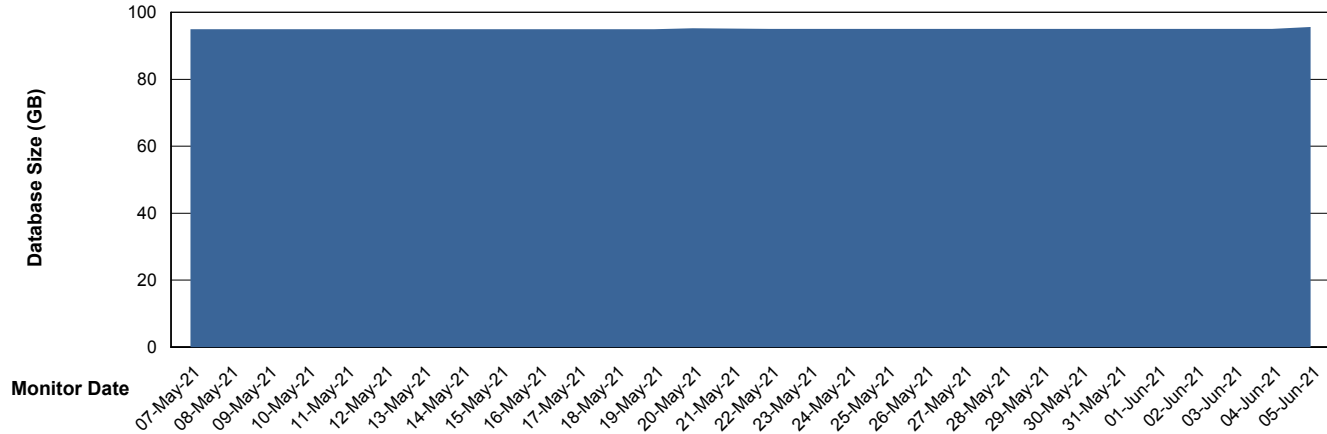

Customer LLG_Production
Database ID 53

Database Performance LLGDB_Standby

Weekly SLA Customer Report

Customer LLG_Production
Database ID 53

DATABASE SIZE LLGDB_BI02

Database growth over last month

DATABASE SIZE LLGDB_Production

Database growth over last month

Weekly SLA Customer Report

Customer LLG_Production
Database ID 53

Database Tablespace		LLGDB_BI02		
Date	Tablespace Name	Filesize (Gb)	Usedsize (Gb)	Percentage free
05-Jun-21	ABSDATA	100	43	57
	INDX	100	46	54
04-Jun-21	ABSDATA	100	43	57
	INDX	100	46	54
03-Jun-21	ABSDATA	100	43	57
	INDX	100	46	54
02-Jun-21	ABSDATA	100	43	57
	INDX	100	46	54
01-Jun-21	ABSDATA	100	43	57
	INDX	100	45	55
31-May-21	ABSDATA	100	43	57
	INDX	100	45	55
30-May-21	ABSDATA	100	43	57
	INDX	100	45	55