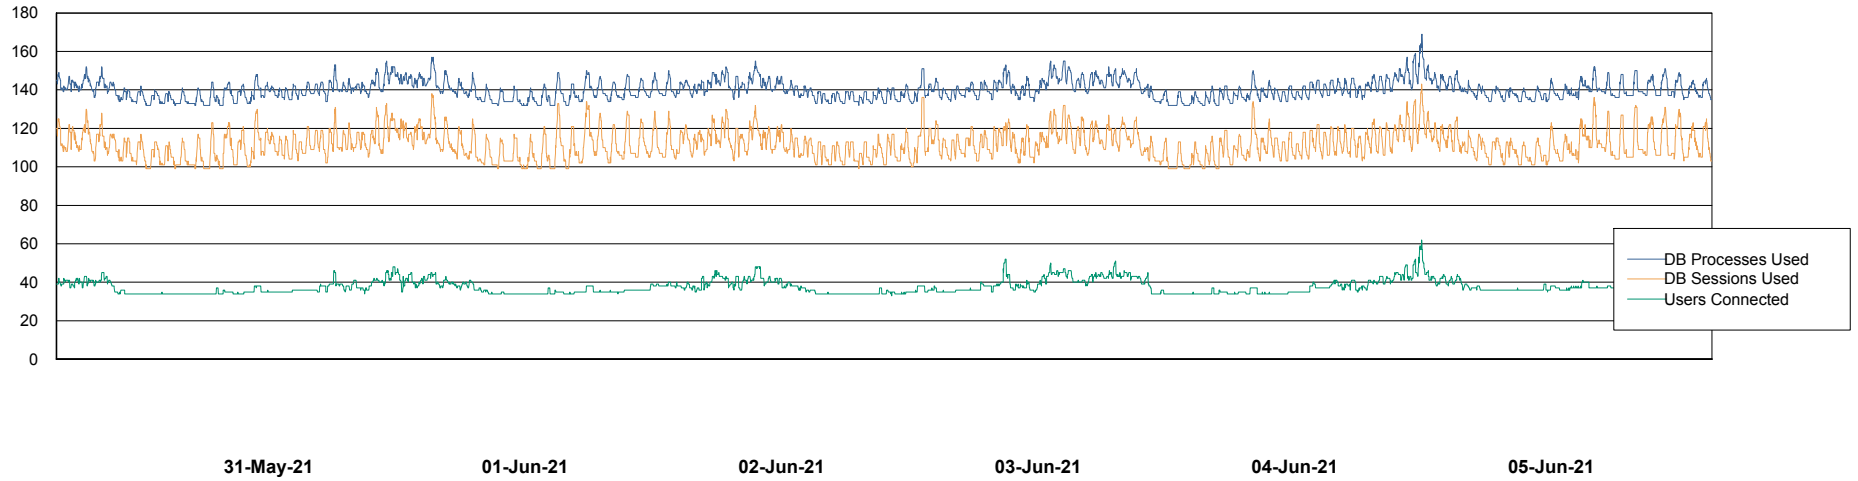

Weekly SLA Customer Report

Customer LLG_Production
Database ID 53

Database Performance LLGDB_BI02

Weekly SLA Customer Report

Customer LLG_Production
Database ID 53

Database Performance LLGDB_Production

Weekly SLA Customer Report