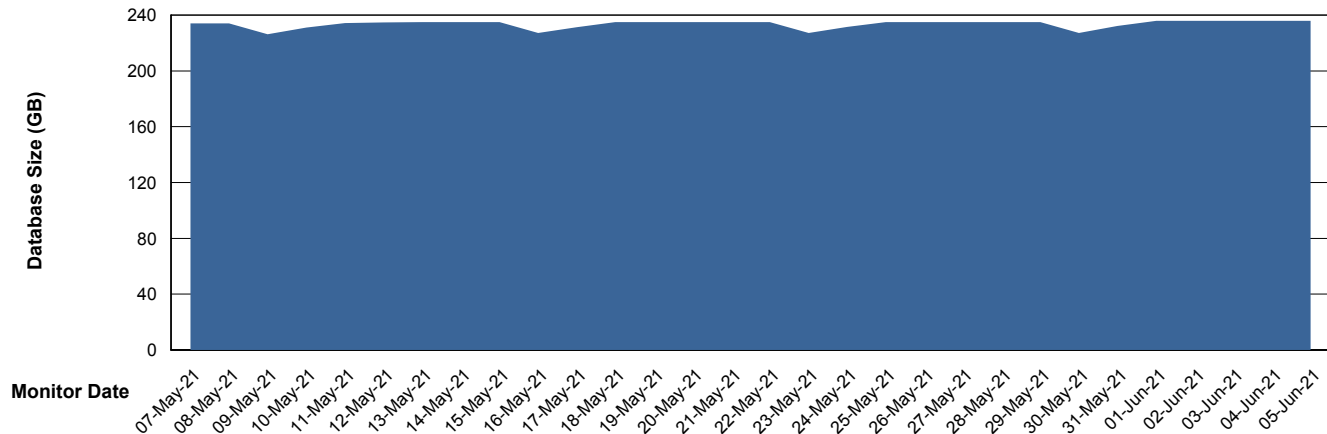

Customer LLG_Production
Database ID 53

Database Performance LLGDB_Standby

Weekly SLA Customer Report

Customer LLG_Production
Database ID 53

DATABASE SIZE LLGDB_BI02

Database growth over last month

DATABASE SIZE LLGDB_Production

Database growth over last month

Weekly SLA Customer Report

Customer LLG_Production
Database ID 53

Database Tablespace		LLGDB_BI02		
Date	Tablespace Name	Filesize (Gb)	Usedsize (Gb)	Percentage free
05-Jun-21	ABSDATA	100	43	57
	INDX	100	46	54
04-Jun-21	ABSDATA	100	43	57
	INDX	100	46	54
03-Jun-21	ABSDATA	100	43	57
	INDX	100	46	54
02-Jun-21	ABSDATA	100	43	57
	INDX	100	46	54
01-Jun-21	ABSDATA	100	43	57
	INDX	100	45	55
31-May-21	ABSDATA	100	43	57
	INDX	100	45	55
30-May-21	ABSDATA	100	43	57
	INDX	100	45	55