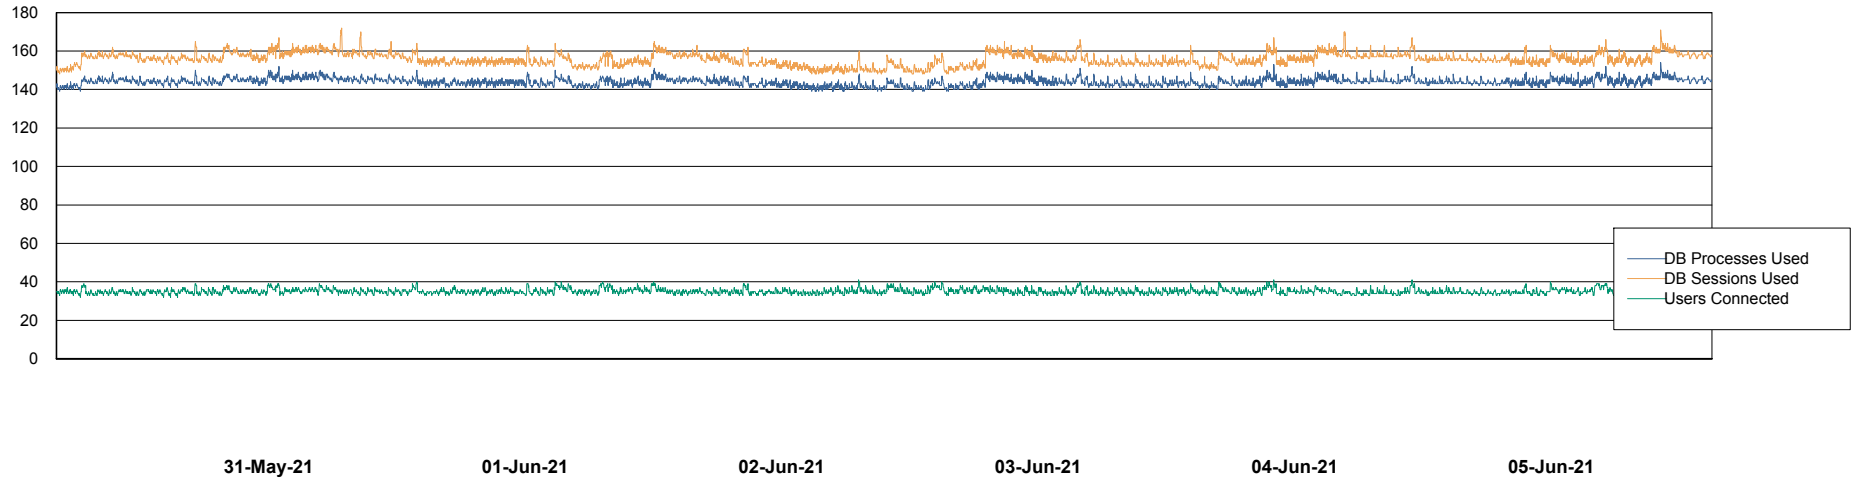

Database Performance LLGDB_BI02