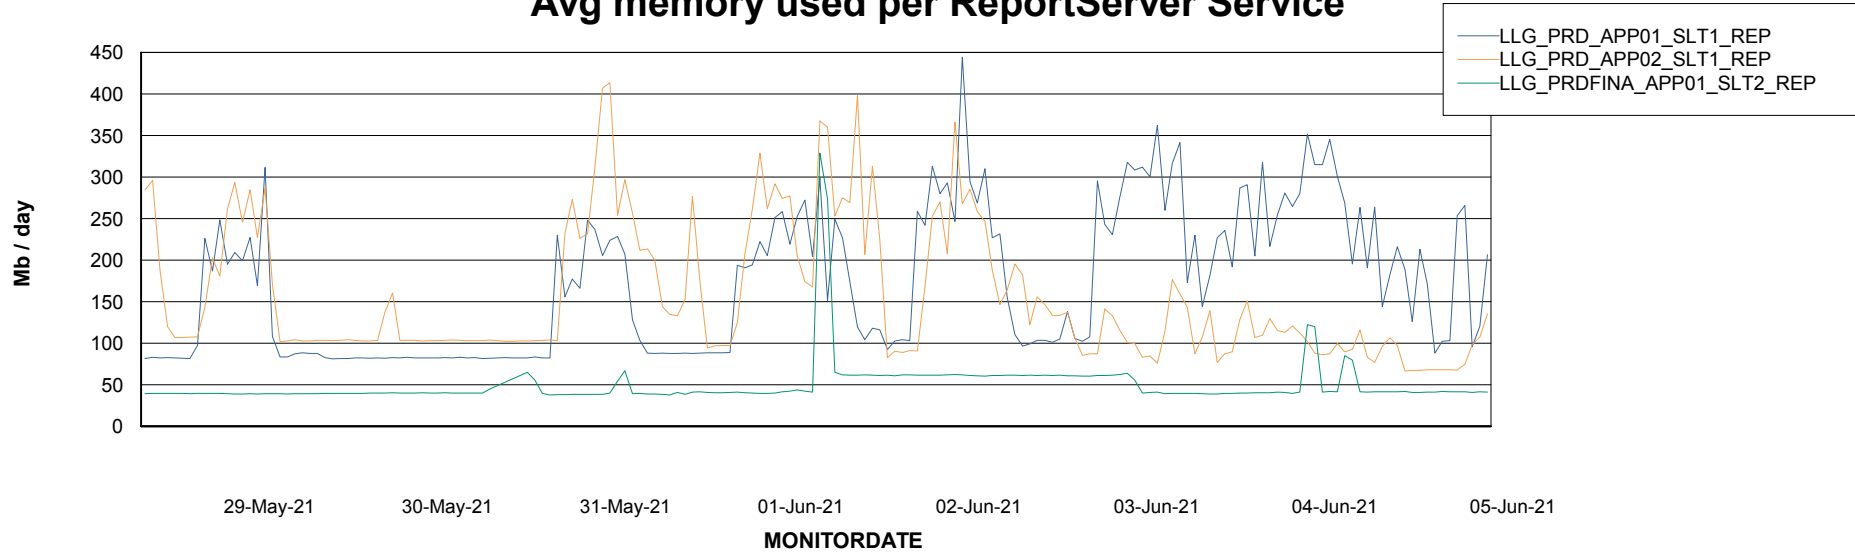

ABSSolute Application Server Services

Avg memory used per ReportServer Service