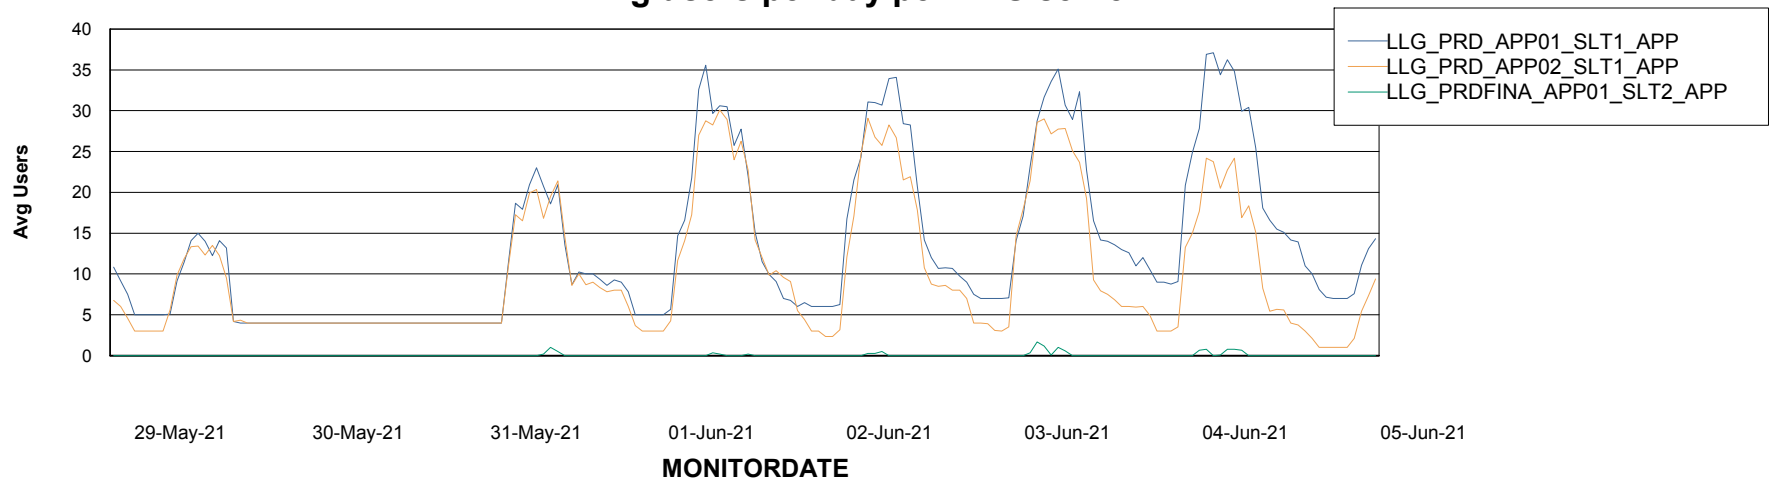

Avg users per day per ABS server