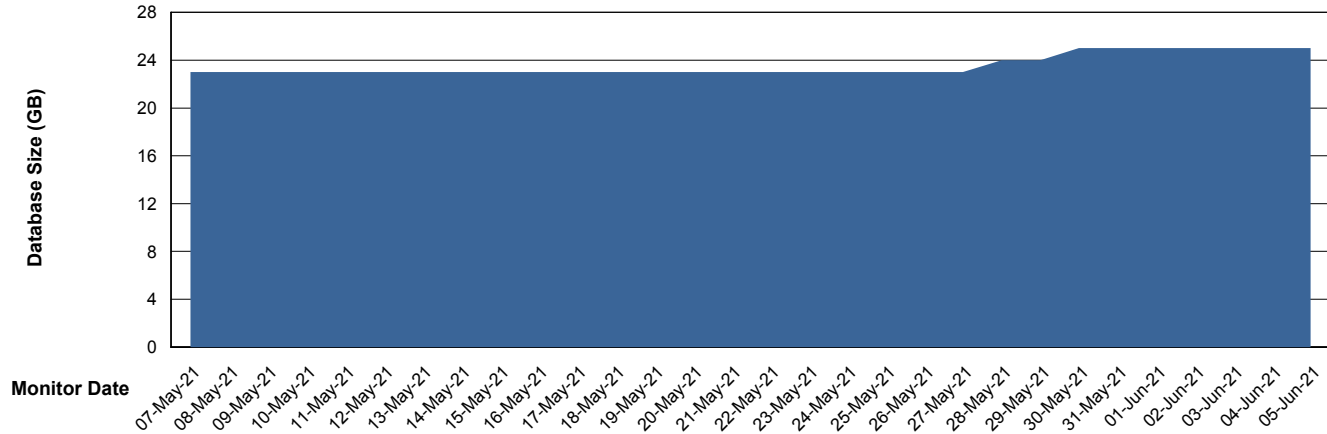

DATABASE SIZE JSG_PRD_PICARD_DB

Database growth over last month