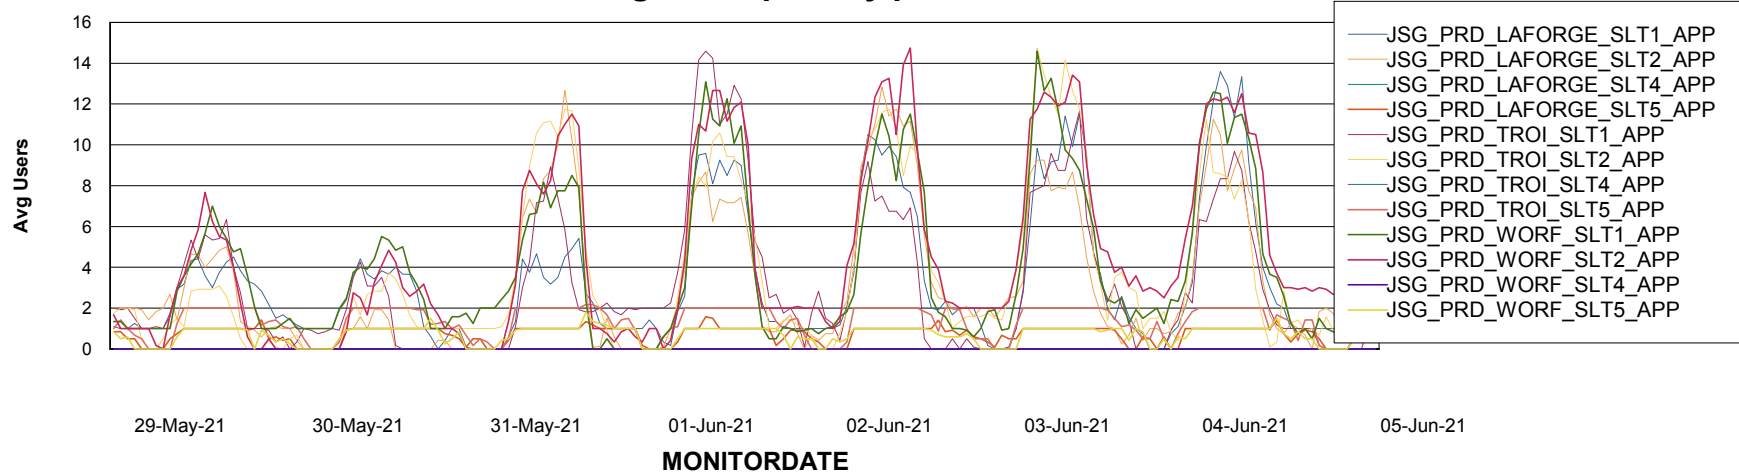

Avg users per day per ABS server