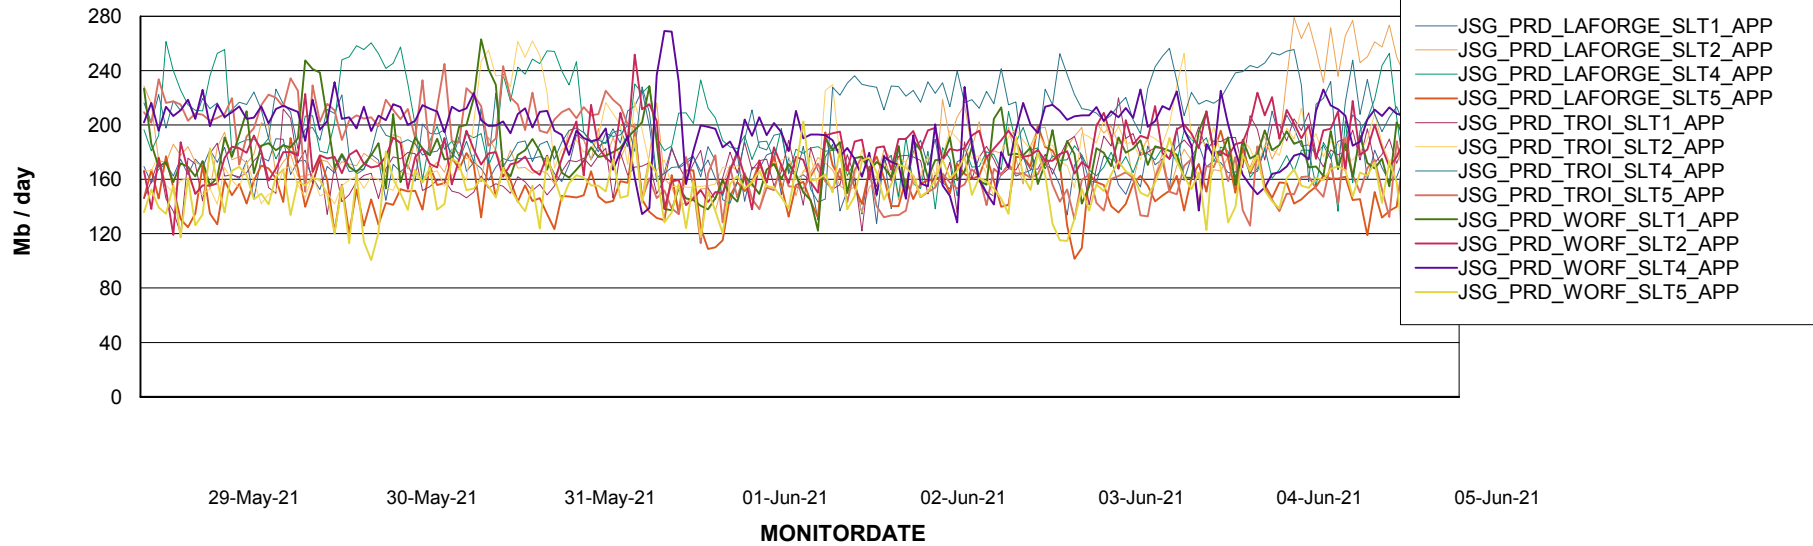

ABSSolute Application Server Services

Avg memory used per ABS Server Service