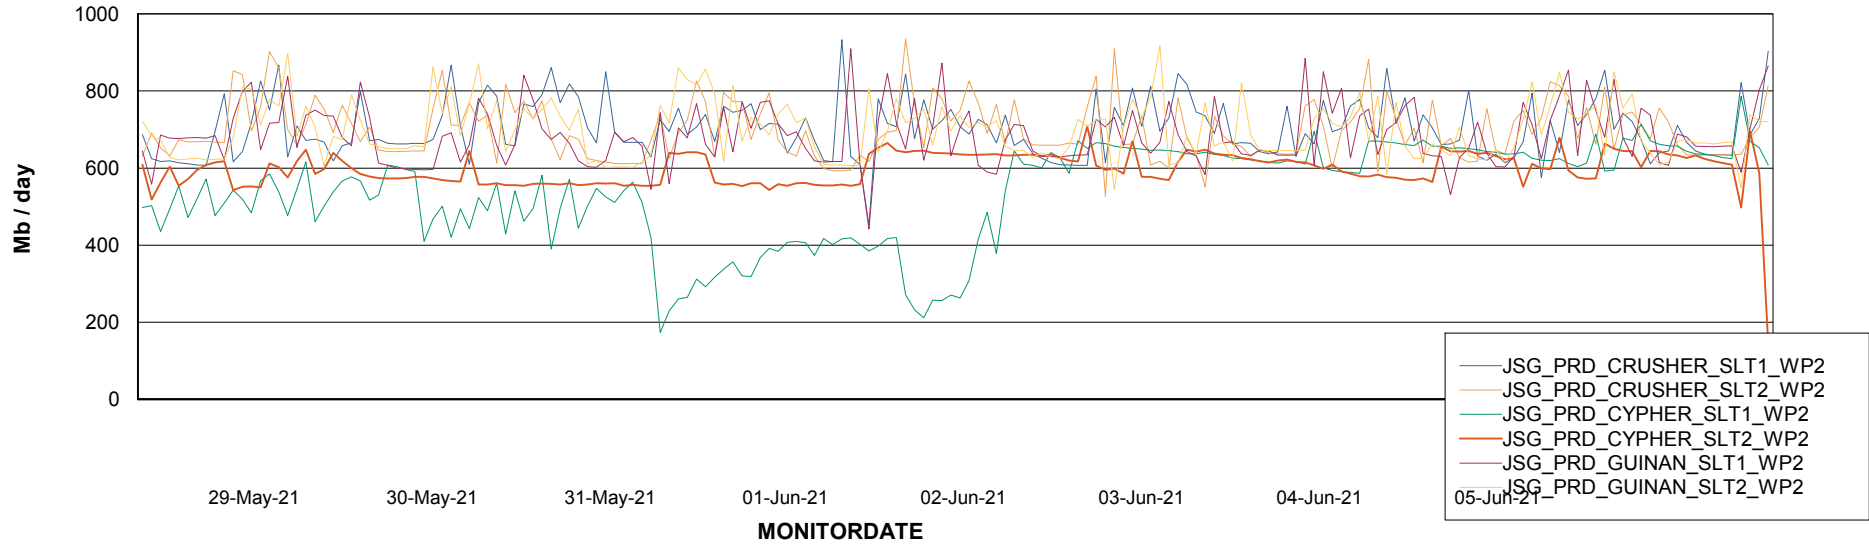

ABSSolute Web Component Services

Avg memory used per ABS Web component