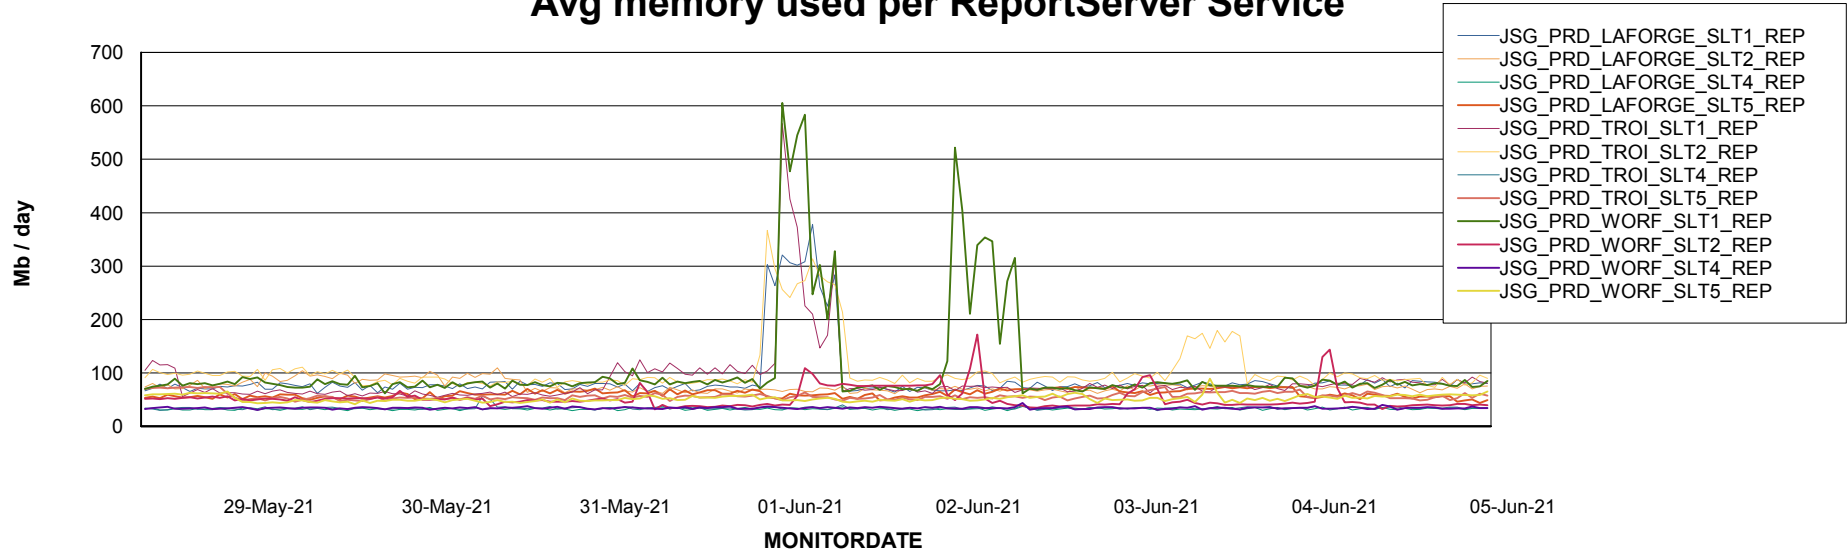

ABSSolute Application ReportServer Services

Avg memory used per ReportServer Service