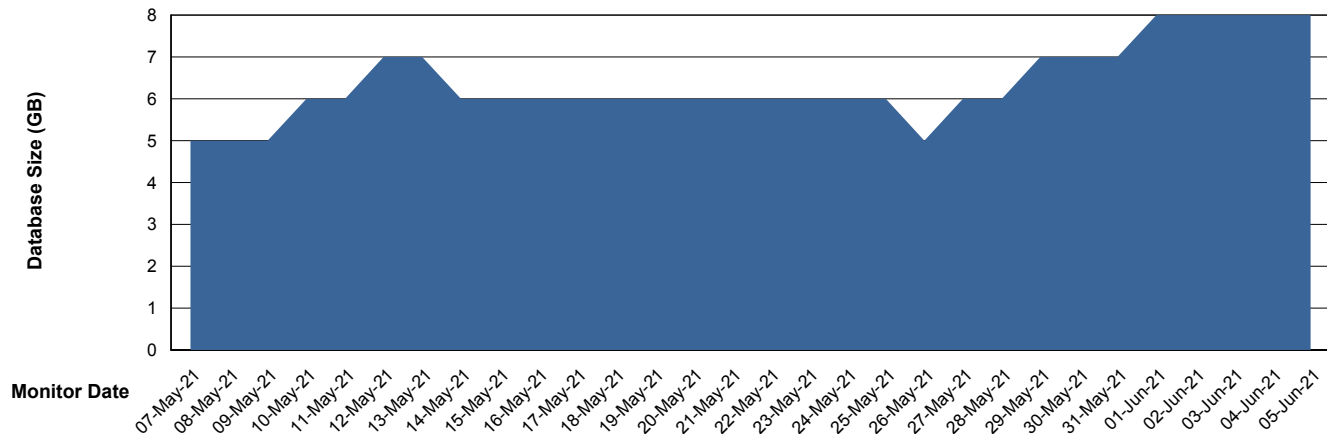

# Weekly SLA Customer Report

Customer JSG\_Production  
Database ID 102

DATABASE SIZE JSG\_PRD\_PICARD\_DB

### Database growth over last month

DATABASE SIZE JSG\_PRD\_YAR

### Database growth over last month