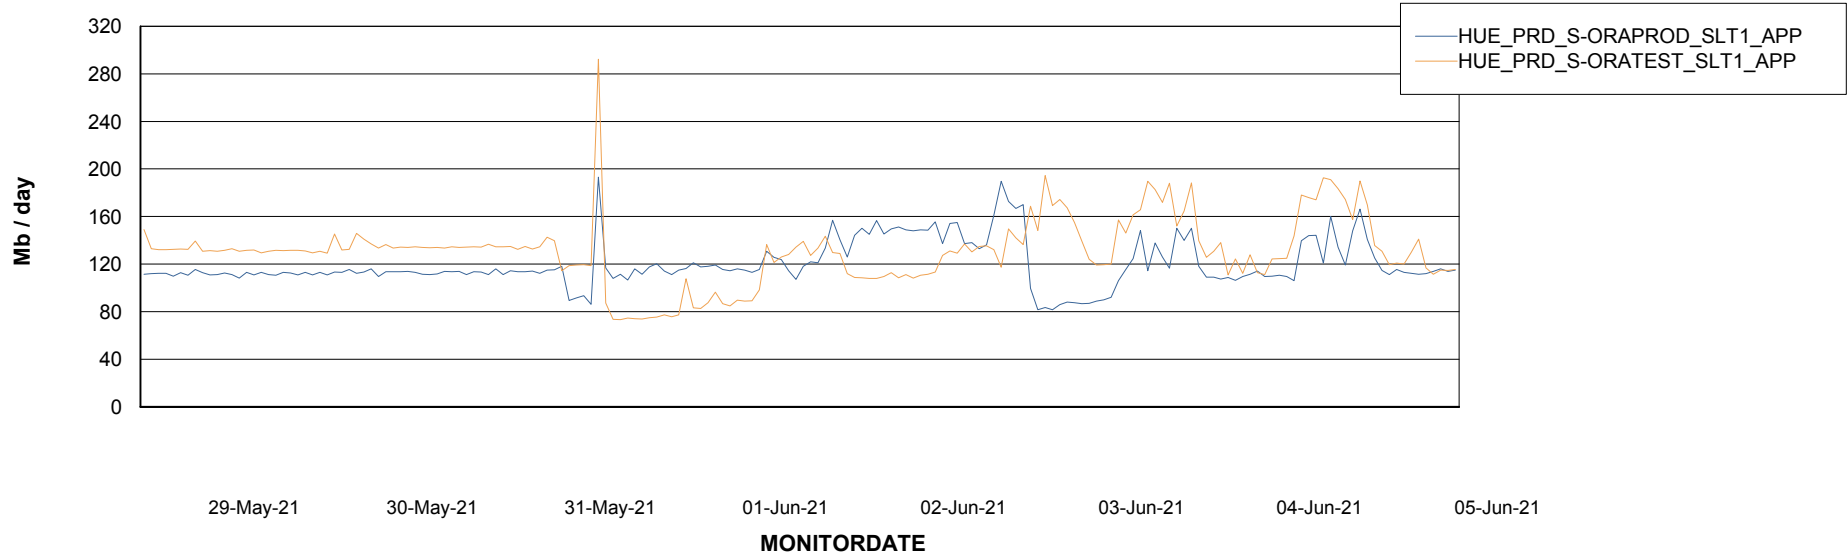

ABSSolute Application Server Services

Avg memory used per ABS Server Service