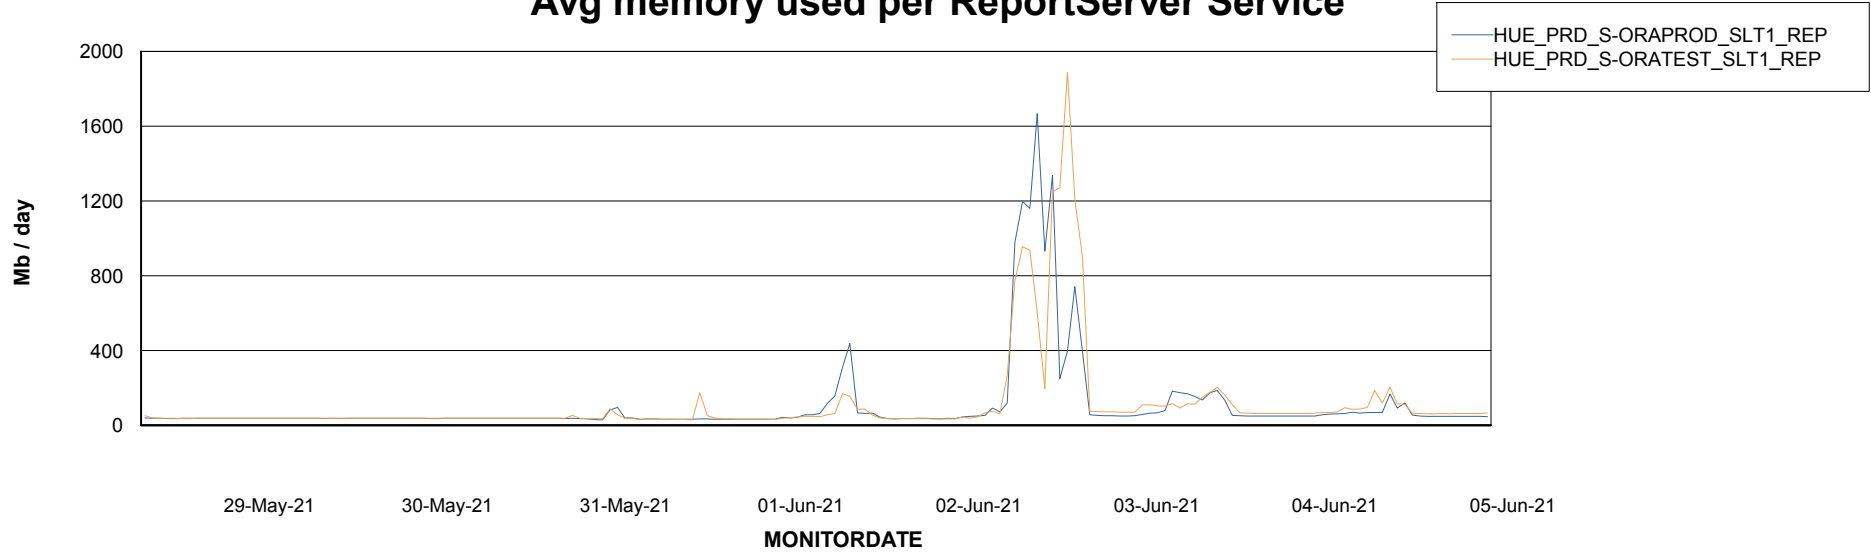

ABSSolute Application ReportServer Services

Avg memory used per ReportServer Service