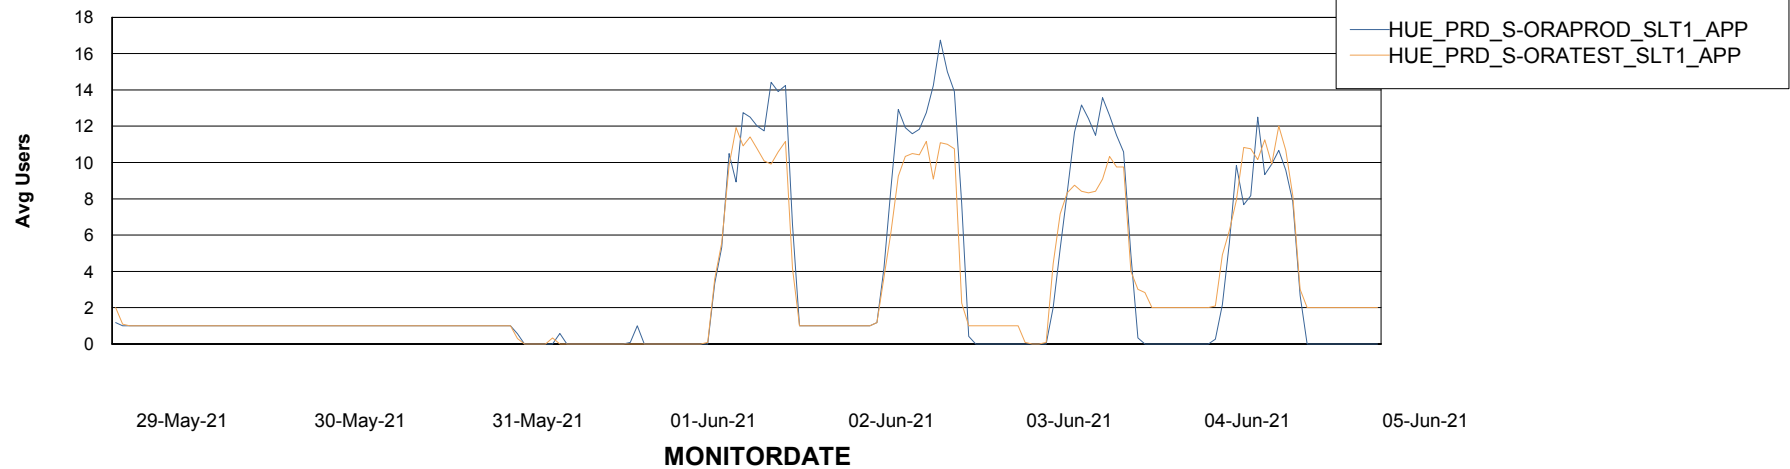

Avg users per day per ABS server