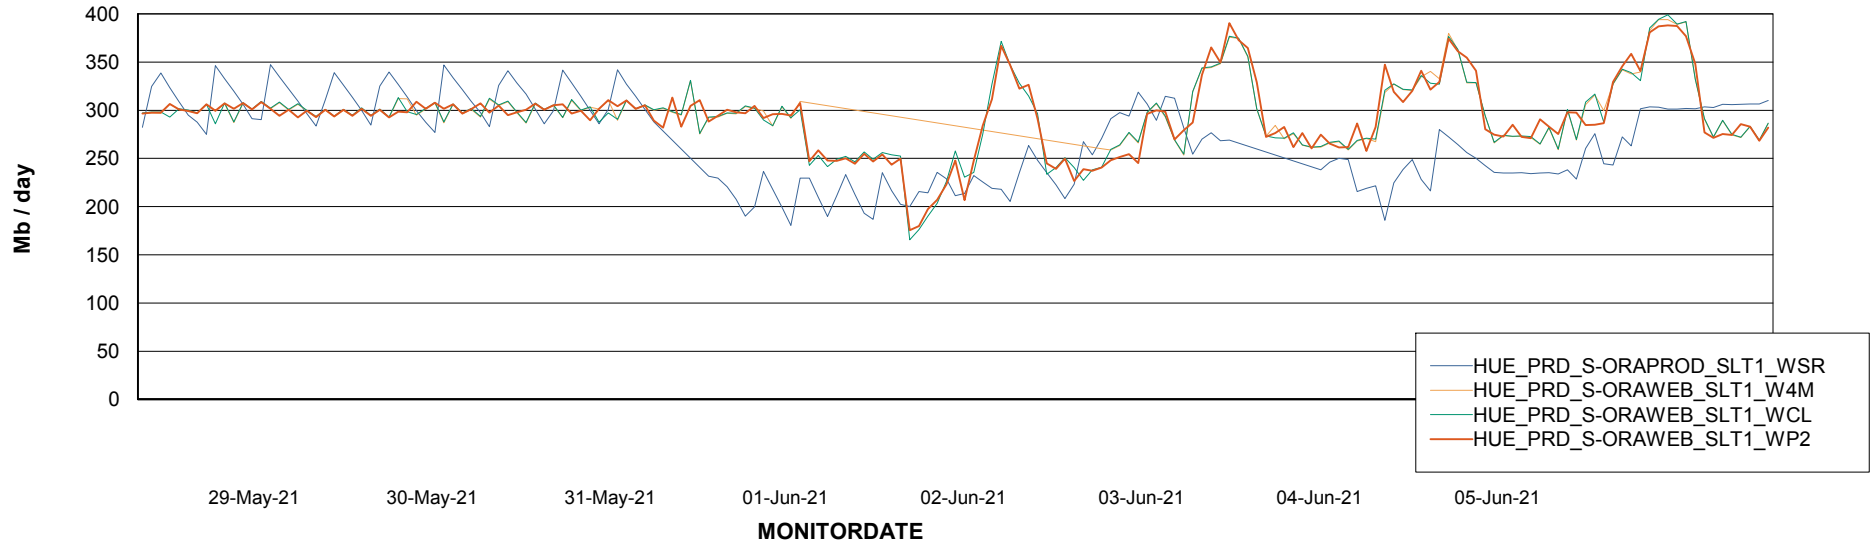

ABSSolute Web Component Services

Avg memory used per ABS Web component