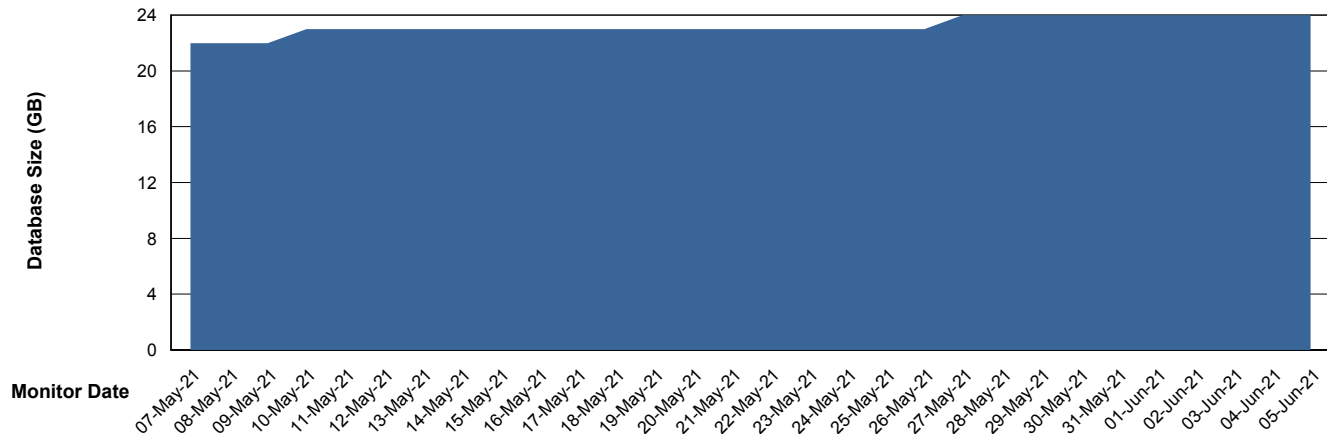

# Weekly SLA Customer Report

Customer HUE\_Production  
Database ID 104

DATABASE SIZE HUE\_PRD\_S-ORABI\_DB

### Database growth over last month