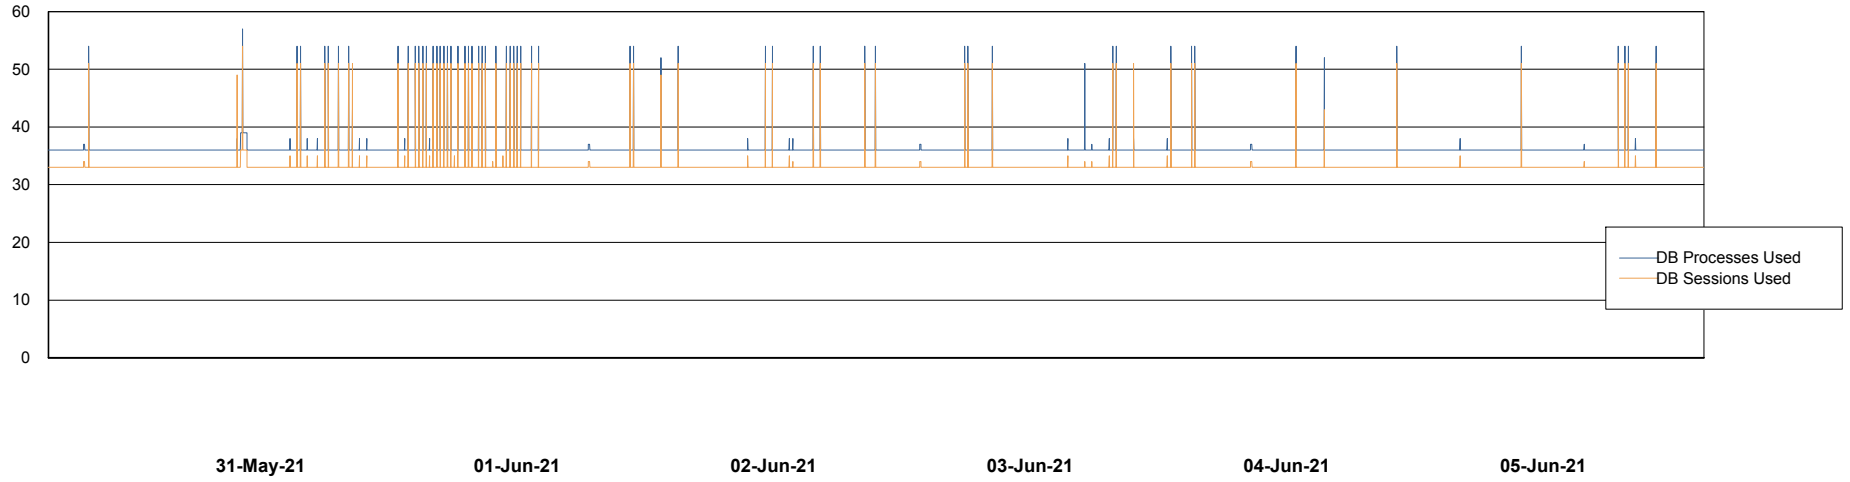

Database Performance HUE_STB_S-ORATEST_DB