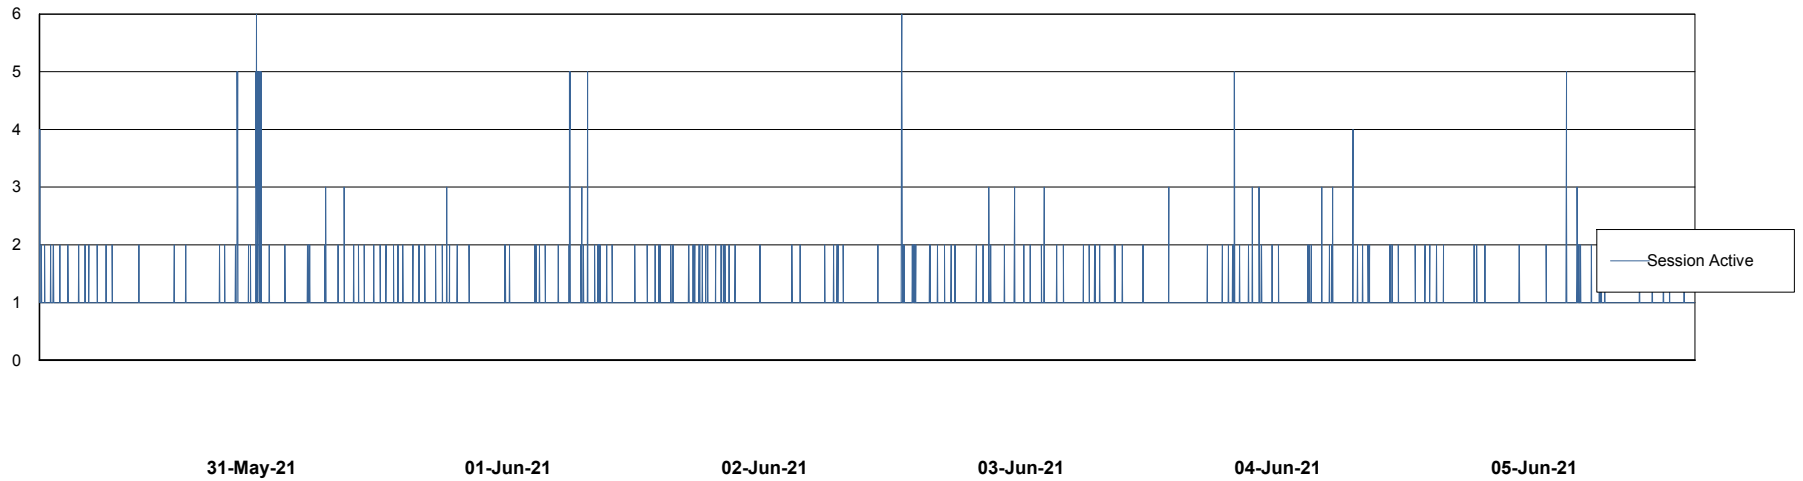

Database Performance ELJDB_Standby