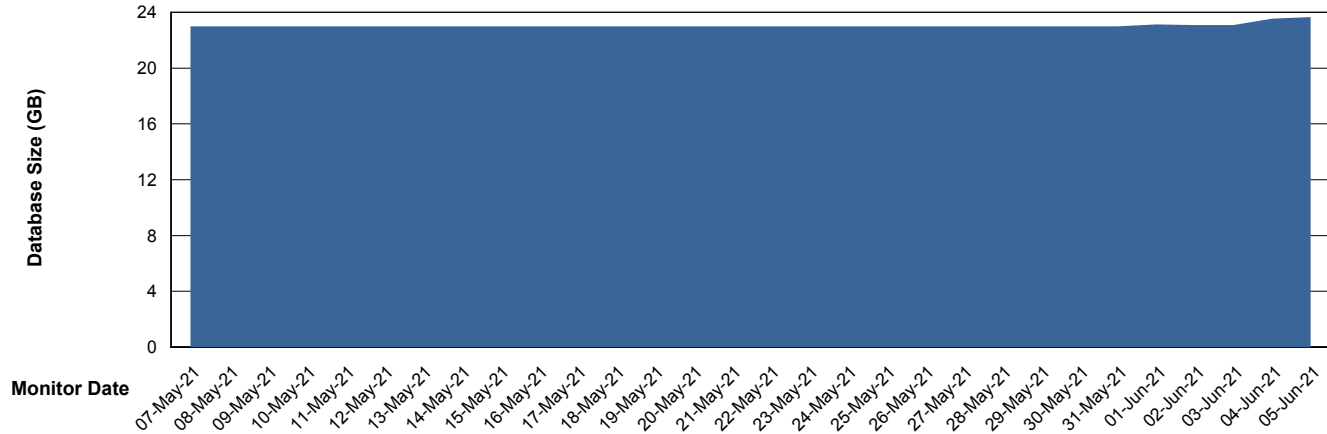

Customer ELJ Production
Database ID 72

Database Performance ELJDB_Standby

Weekly SLA Customer Report

Customer ELJ Production
Database ID 72

DATABASE SIZE ELJDB_PRD_BI

Database growth over last month

DATABASE SIZE ELJDB_Production

Database growth over last month

Weekly SLA Customer Report

Customer ELJ Production
Database ID 72

Database Tablespace		ELJDB_PRD_BI		
Date	Tablespace Name	Filesize (Gb)	Usedsize (Gb)	Percentage free
05-Jun-21	ABSDATA	12	9	25
	INDX	14	11	21
04-Jun-21	ABSDATA	12	9	25
	INDX	14	11	21
03-Jun-21	ABSDATA	12	9	25
	INDX	14	10	29
02-Jun-21	ABSDATA	12	9	25
	INDX	14	10	29
01-Jun-21	ABSDATA	12	9	25
	INDX	14	10	29
31-May-21	ABSDATA	12	9	25
	INDX	14	10	29
30-May-21	ABSDATA	12	9	25
	INDX	14	10	29