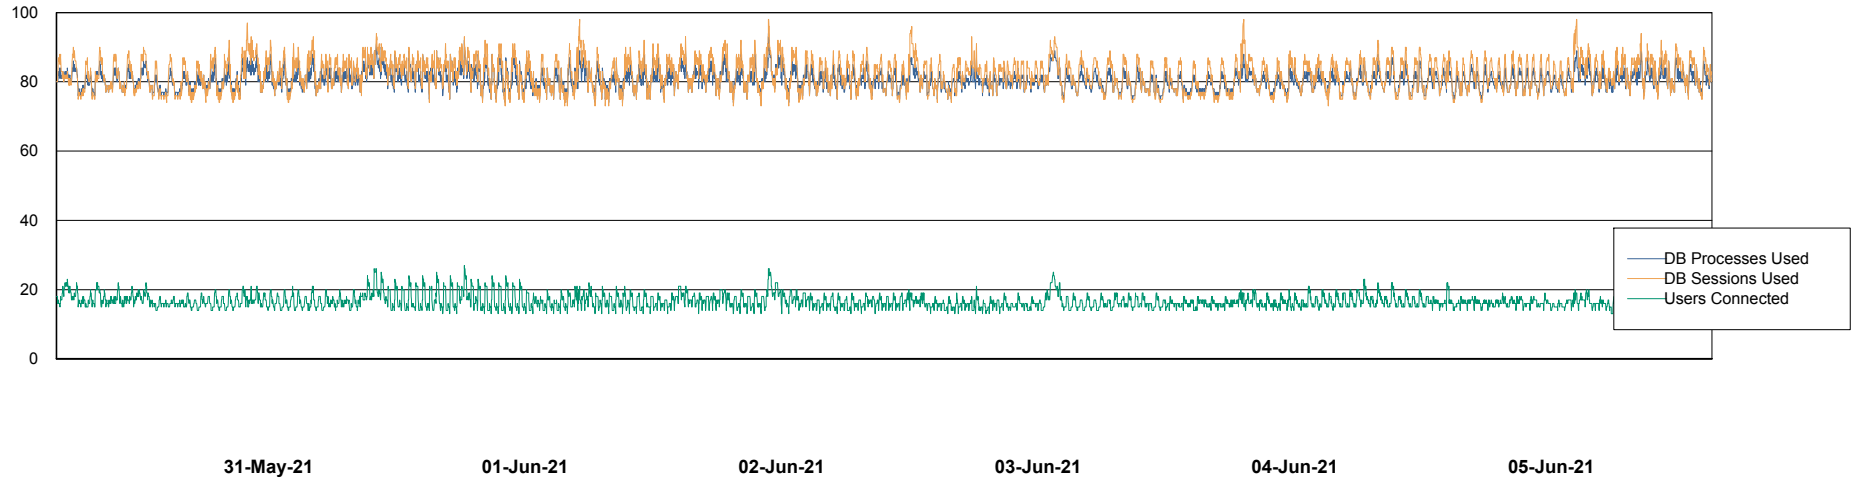

Database Performance ELJDB_PRD_BI