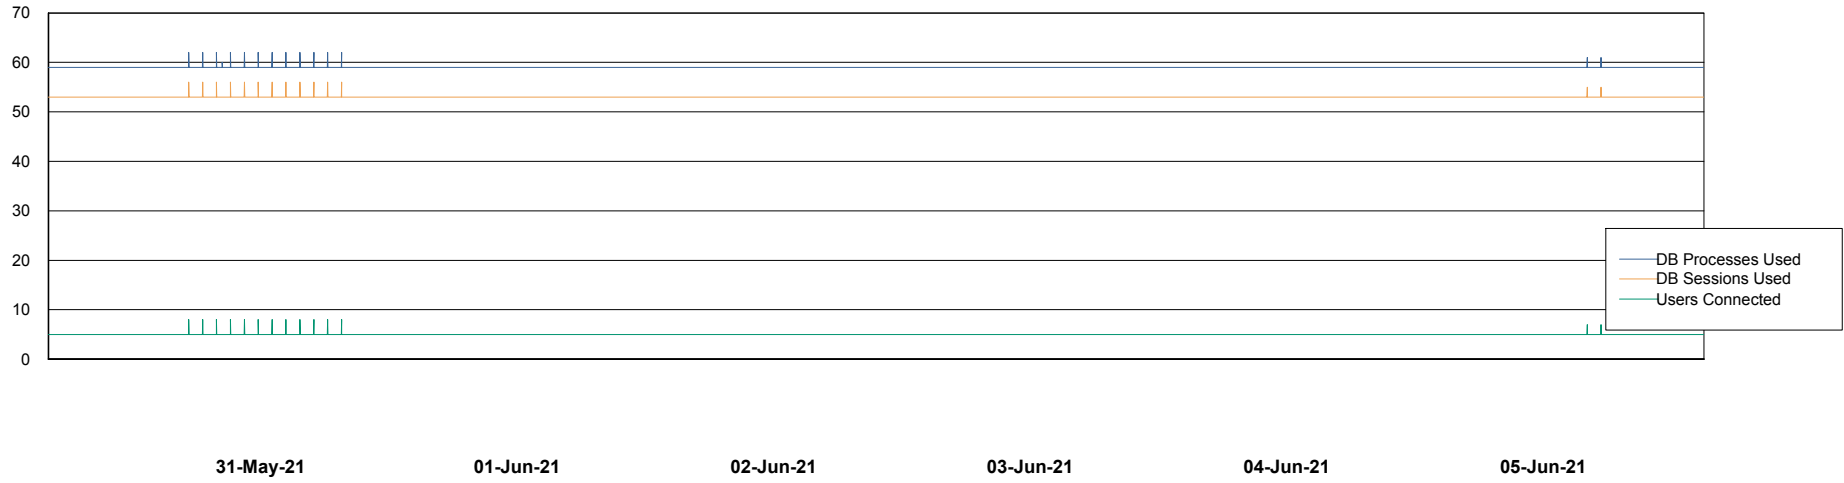

Database Performance ELJDB_Standby