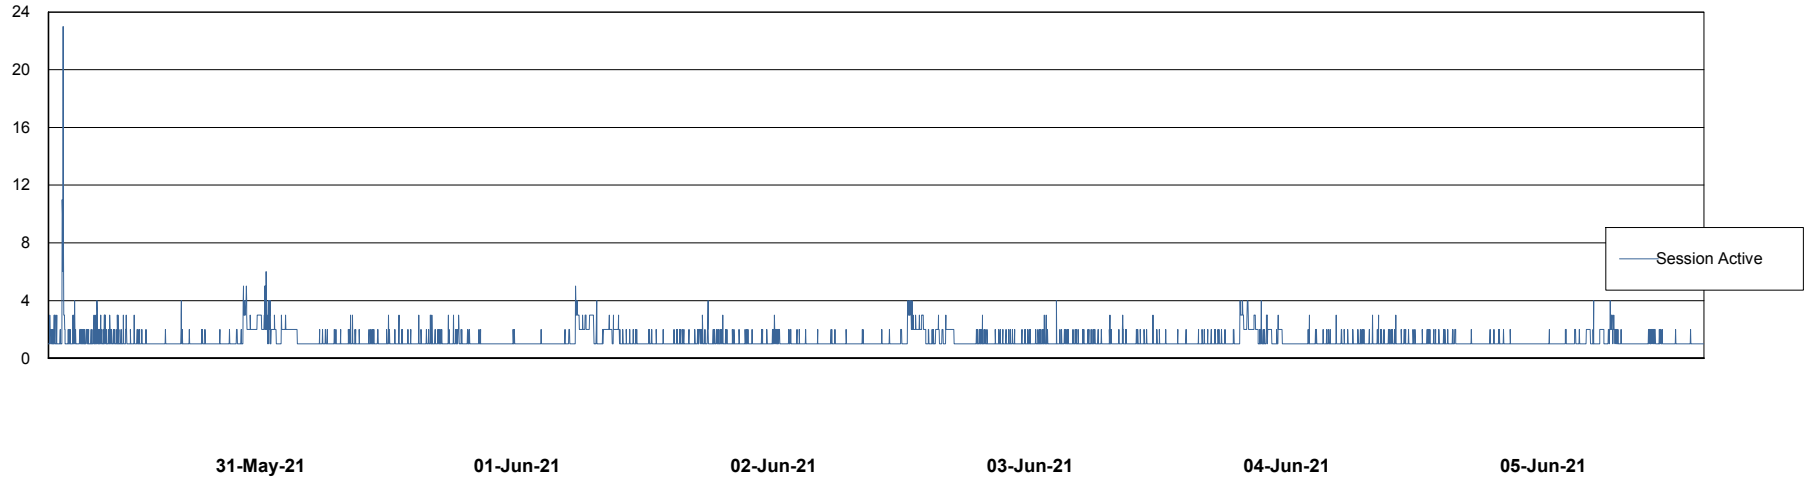

Weekly SLA Customer Report

Customer ELJ Production
Database ID 72

Database Performance ELJDB_PRD_BI

Weekly SLA Customer Report

Customer ELJ Production
Database ID 72

Database Performance ELJDB_Production

Weekly SLA Customer Report