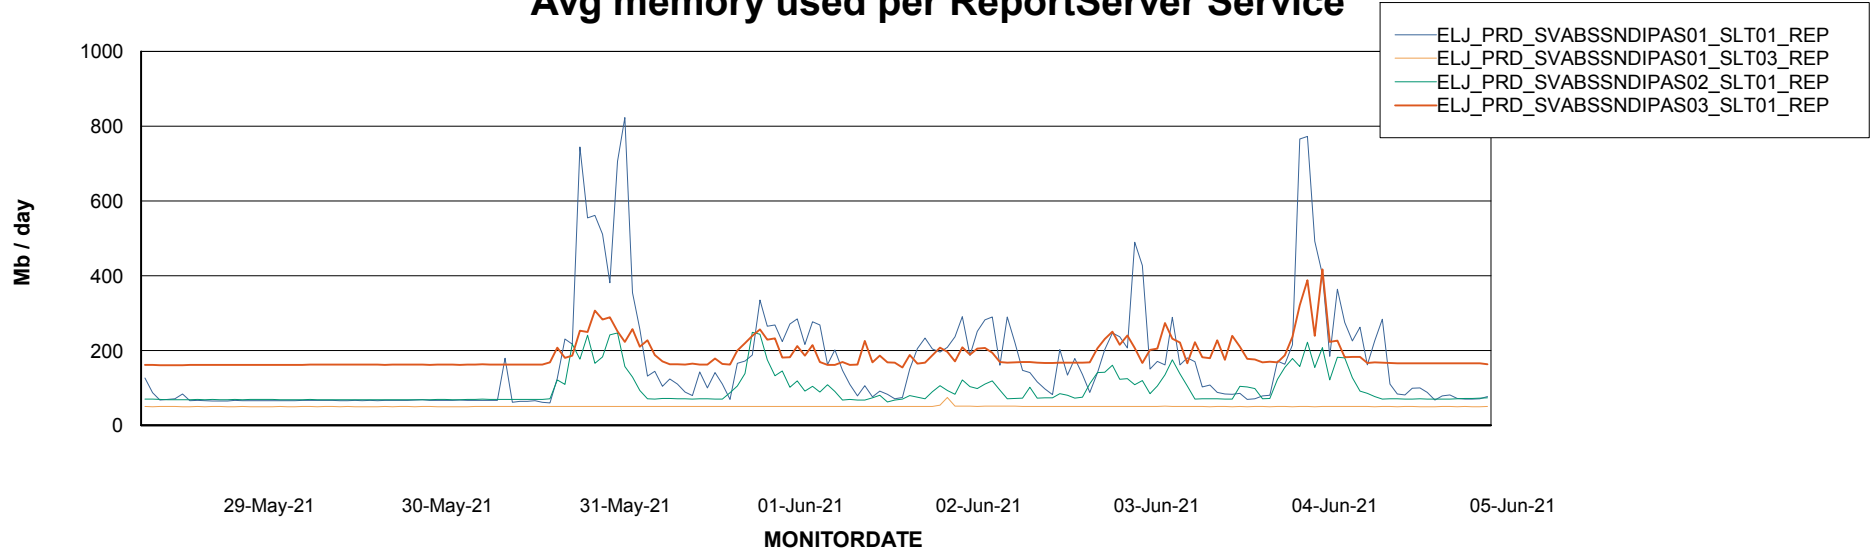

ABSSolute Application ReportServer Services

Avg memory used per ReportServer Service