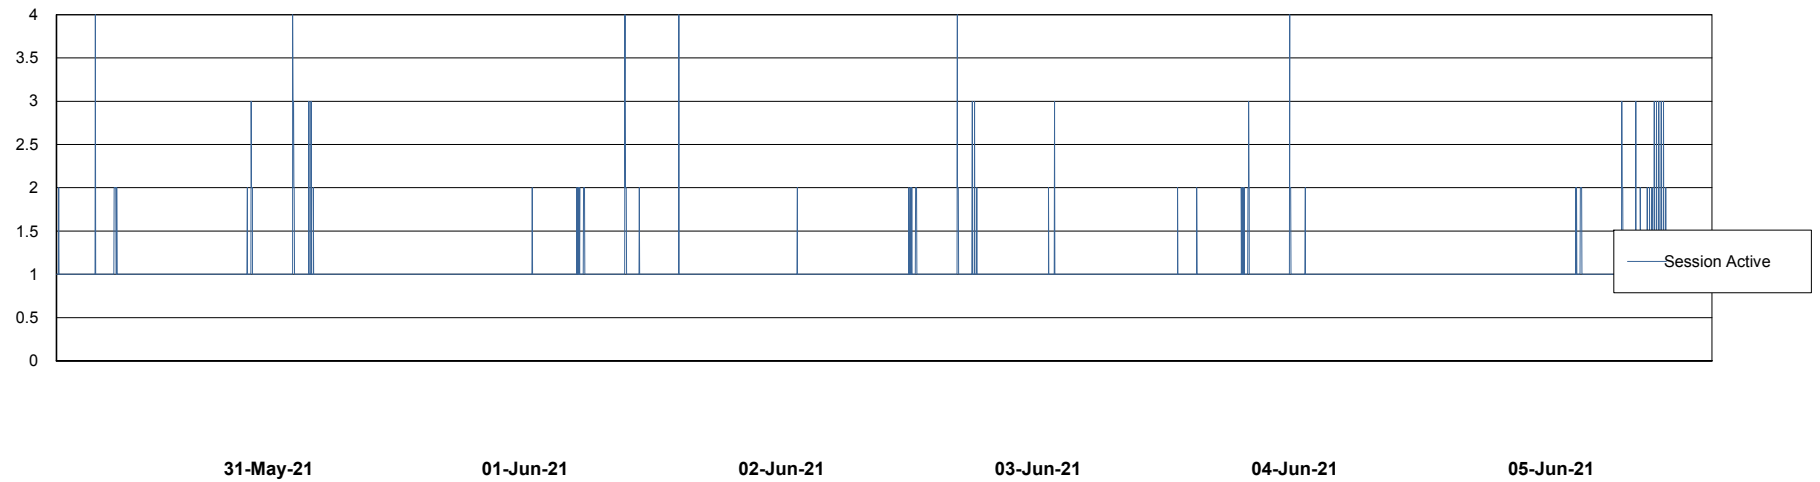

Database Performance ELJDB_PRD_BI