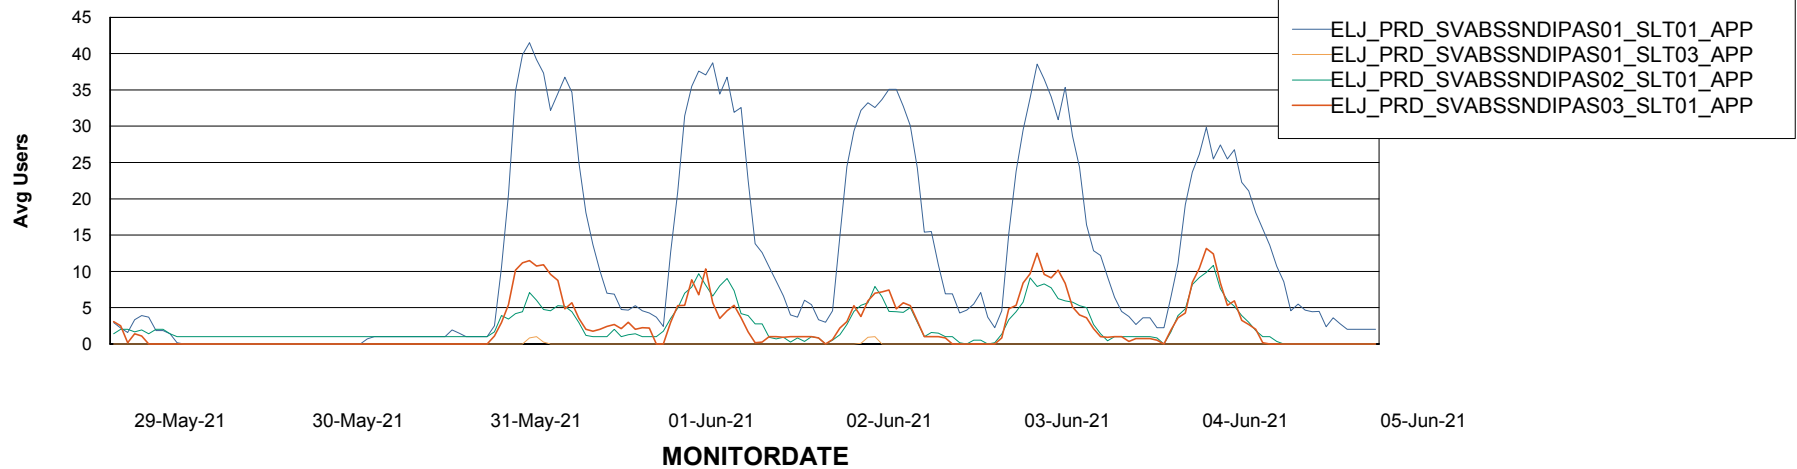

Weekly SLA Customer Report

Customer ELJ Production
Database ID 72

ABSSolute Application Server Services

Avg memory used per ABS Server Service

Avg users per day per ABS server

Weekly SLA Customer Report

Customer ELJ Production
Database ID 72