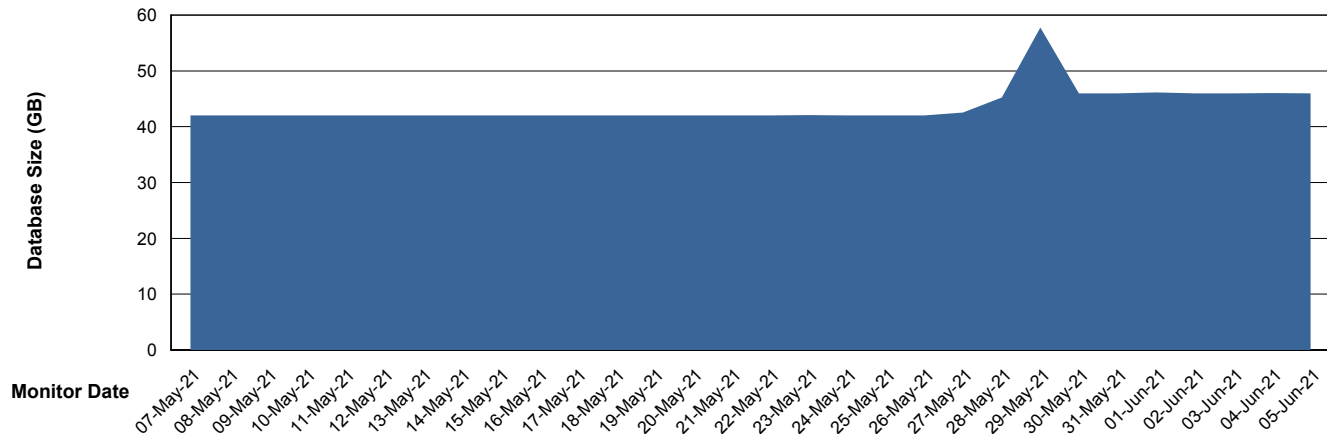

Customer ELJ Production
Database ID 72

Database Performance ELJDB_Standby

Weekly SLA Customer Report

Customer ELJ Production
Database ID 72

DATABASE SIZE ELJDB_PRD_BI

Database growth over last month

DATABASE SIZE ELJDB_Production

Database growth over last month

Weekly SLA Customer Report

Customer ELJ Production
Database ID 72

Database Tablespace		ELJDB_PRD_BI		
Date	Tablespace Name	Filesize (Gb)	Usedsize (Gb)	Percentage free
05-Jun-21	ABSDATA	12	9	25
	INDX	14	11	21
04-Jun-21	ABSDATA	12	9	25
	INDX	14	11	21
03-Jun-21	ABSDATA	12	9	25
	INDX	14	10	29
02-Jun-21	ABSDATA	12	9	25
	INDX	14	10	29
01-Jun-21	ABSDATA	12	9	25
	INDX	14	10	29
31-May-21	ABSDATA	12	9	25
	INDX	14	10	29
30-May-21	ABSDATA	12	9	25
	INDX	14	10	29