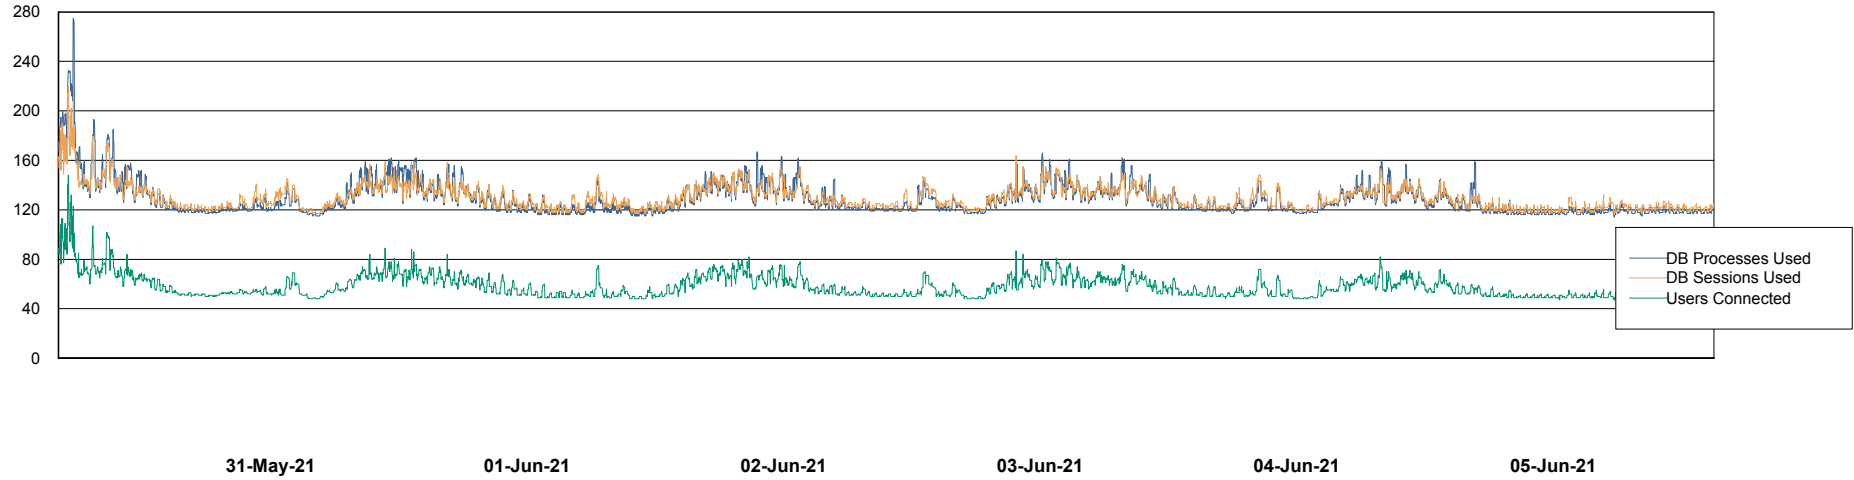

Weekly SLA Customer Report

Customer ELJ Production
Database ID 72

Database Performance ELJDB_PRD_BI

Weekly SLA Customer Report

Customer ELJ Production
Database ID 72

Database Performance ELJDB_Production

Weekly SLA Customer Report