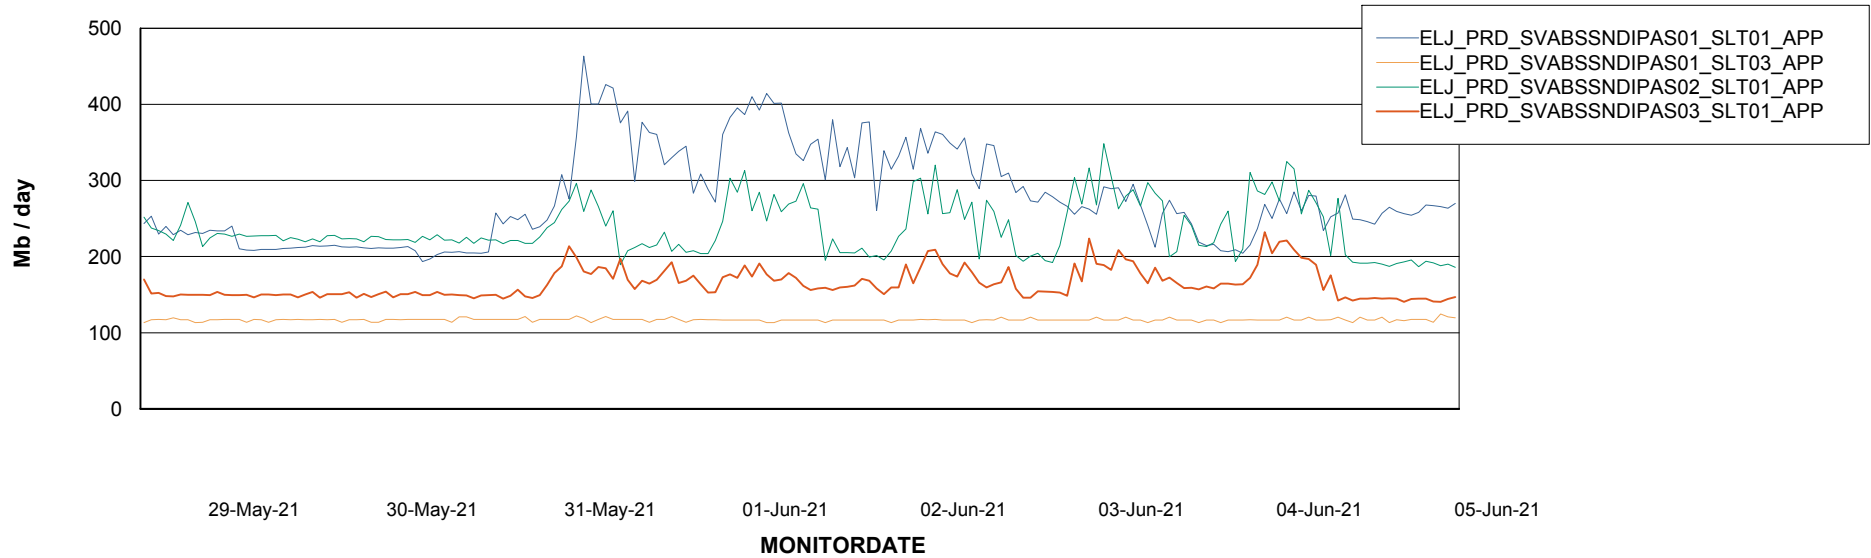

ABSSolute Application Server Services

Avg memory used per ABS Server Service