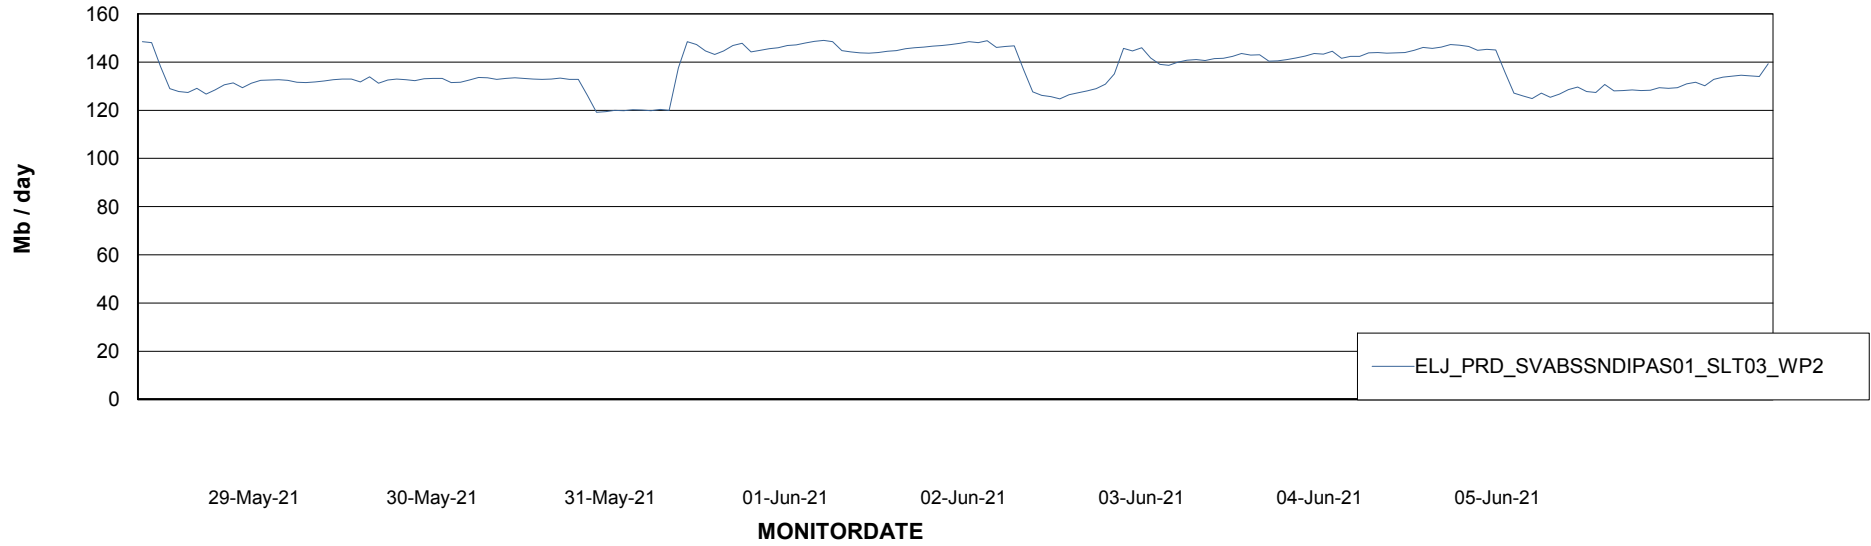

ABSSolute Application ReportServer Services

Avg memory used per ReportServer Service

Weekly SLA Customer Report

Customer ELJ Production
Database ID 72

ABSSolute Web Component Services

Avg memory used per ABS Web component