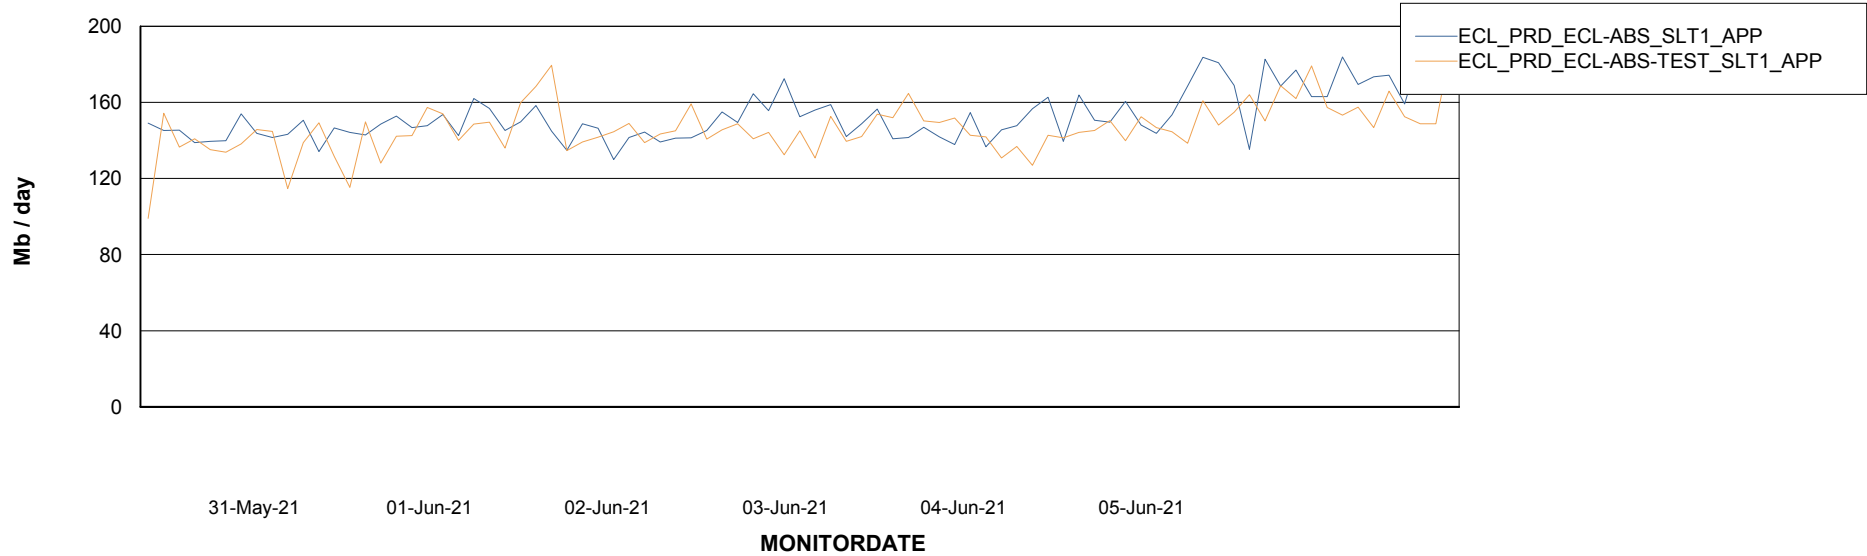

DATABASE SIZE ECLDB_Production

Database growth over last month

Weekly SLA Customer Report

Customer ECL_Production
Database ID 77

Database Tablespace ECLDB_Production

Date	Tablespace Name	Filesize (Gb)	Usedsize (Gb)	Percentage free
05-Jun-21	ABSDATA	38	31	16
	INDX	8	3	60
04-Jun-21	ABSDATA	38	31	16
	INDX	8	3	60
03-Jun-21	ABSDATA	38	31	17
	INDX	8	3	61
02-Jun-21	ABSDATA	38	31	17
	INDX	8	3	61

Weekly SLA Customer Report

Customer ECL_Production
Database ID 77

ABSSolute Application Server Services

Avg memory used per ABS Server Service

Avg users per day per ABS server

Weekly SLA Customer Report

Customer ECL_Production
Database ID 77