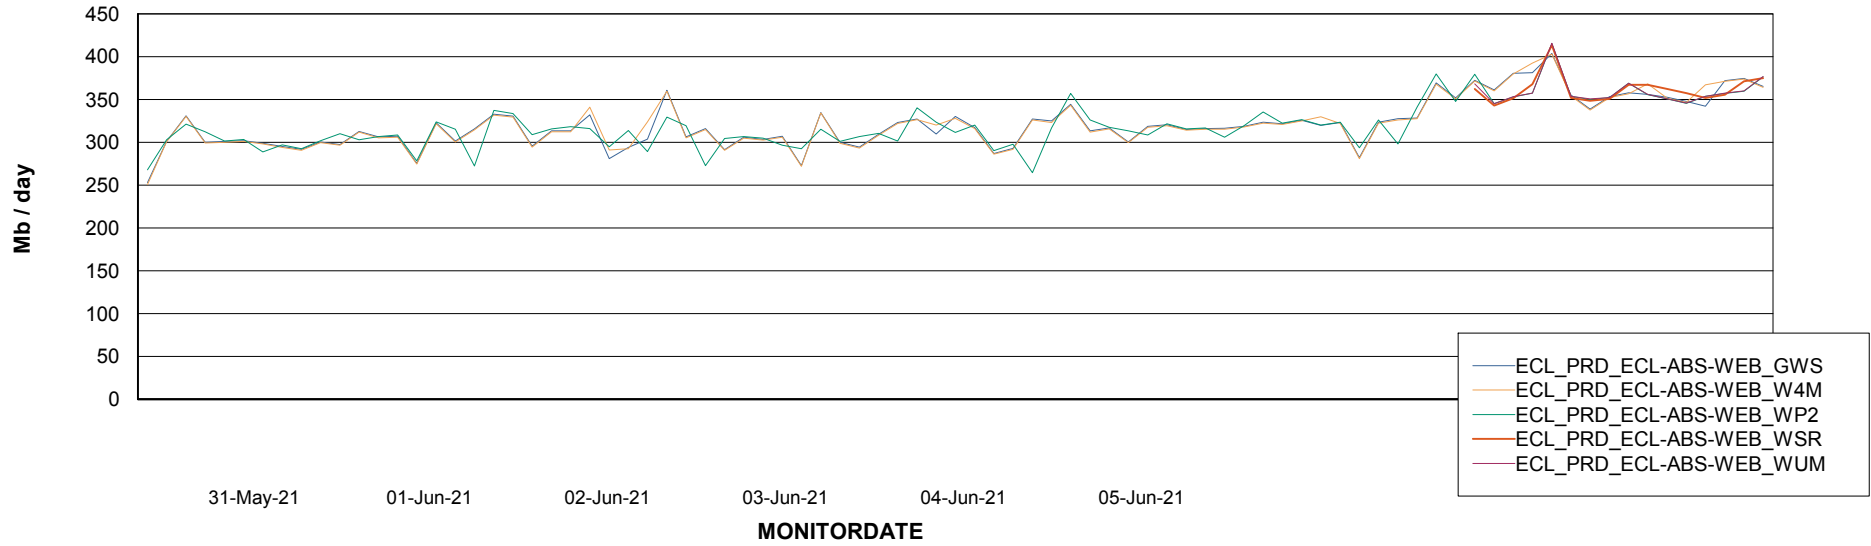

ABSSolute Application ReportServer Services

Avg memory used per ReportServer Service

Weekly SLA Customer Report

Customer ECL_Production
Database ID 77

ABSSolute Web Component Services

Avg memory used per ABS Web component