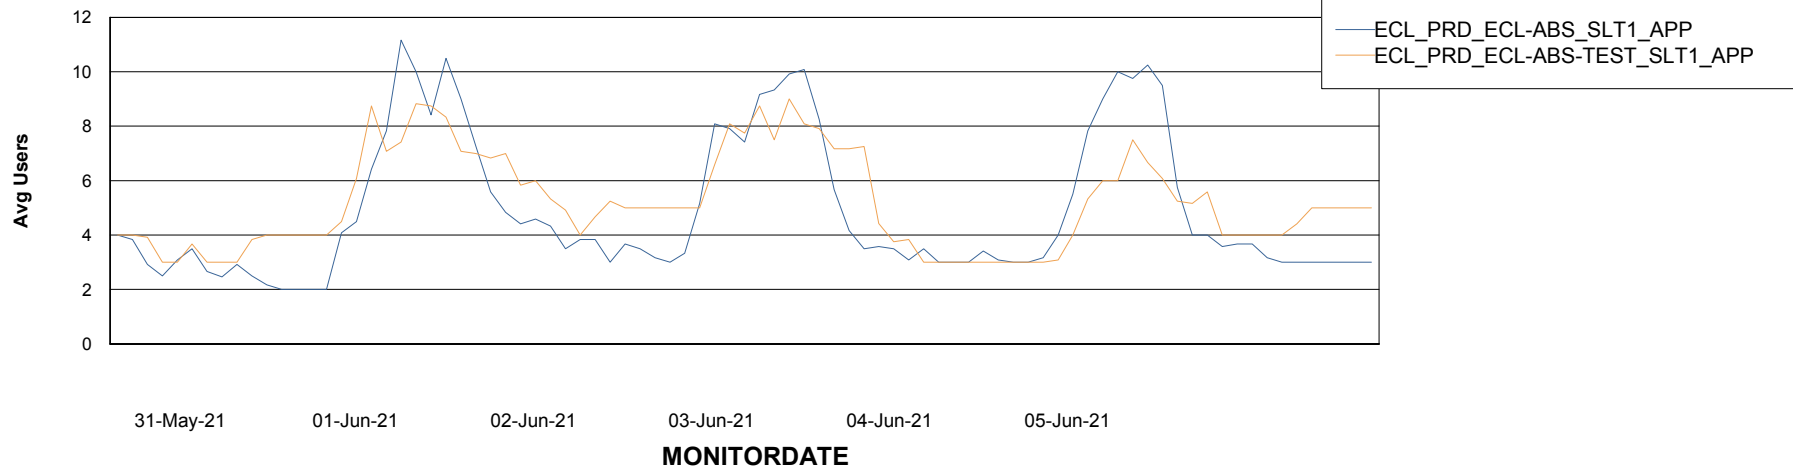

Weekly SLA Customer Report

Customer ECL_Production
Database ID 77

ABSSolute Application Server Services

Avg memory used per ABS Server Service

Avg users per day per ABS server

Weekly SLA Customer Report

Customer ECL_Production
Database ID 77