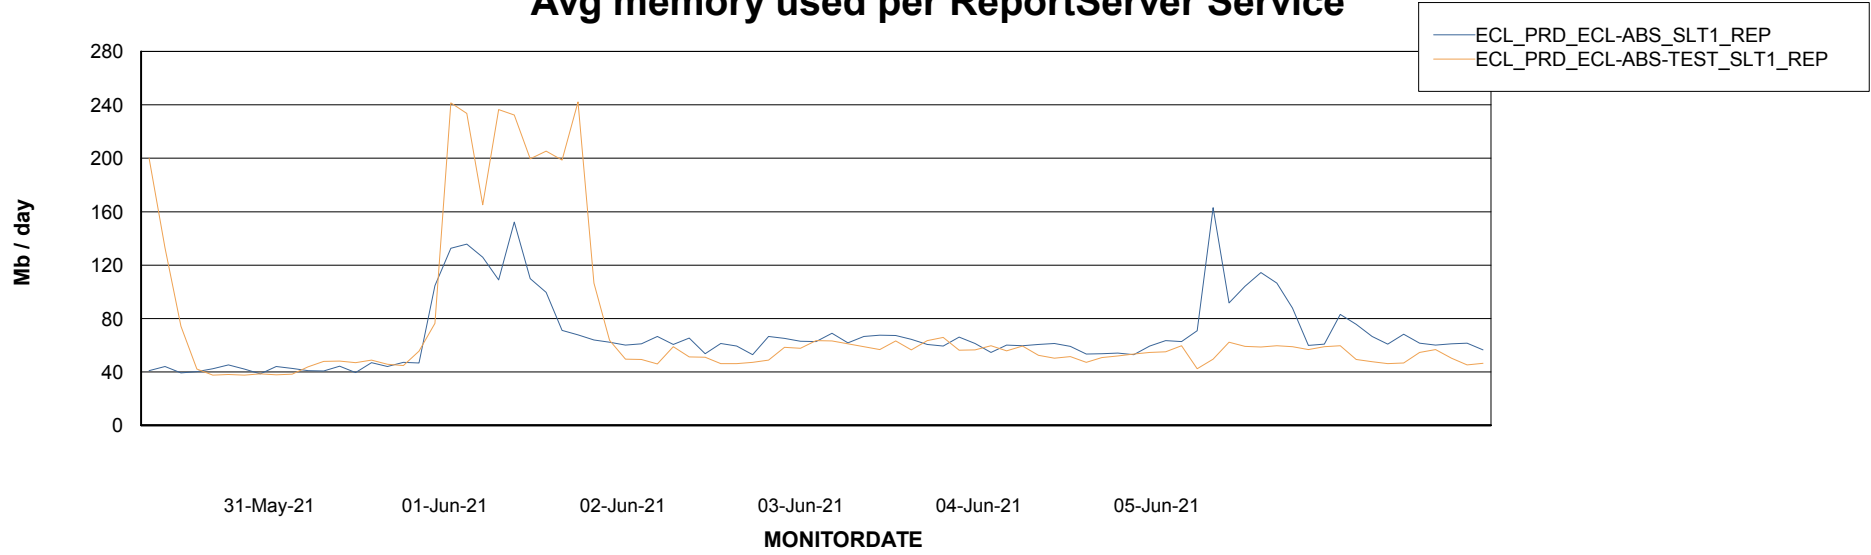

ABSSolute Application ReportServer Services

Avg memory used per ReportServer Service