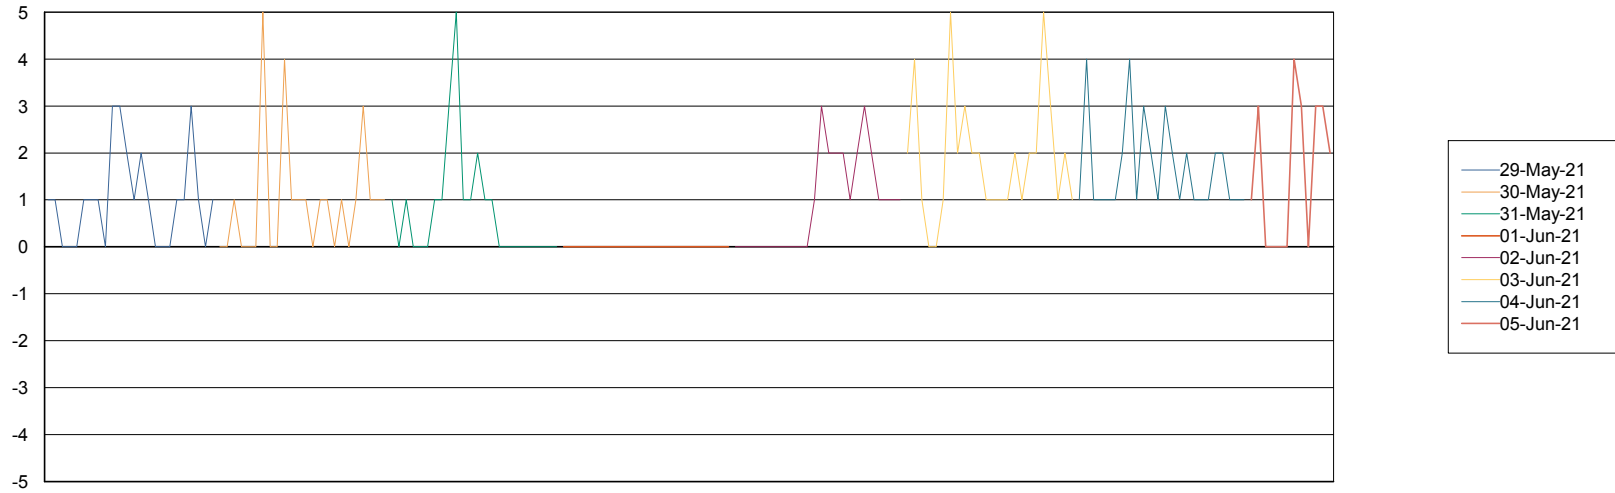

Recovery lag for last 7 days