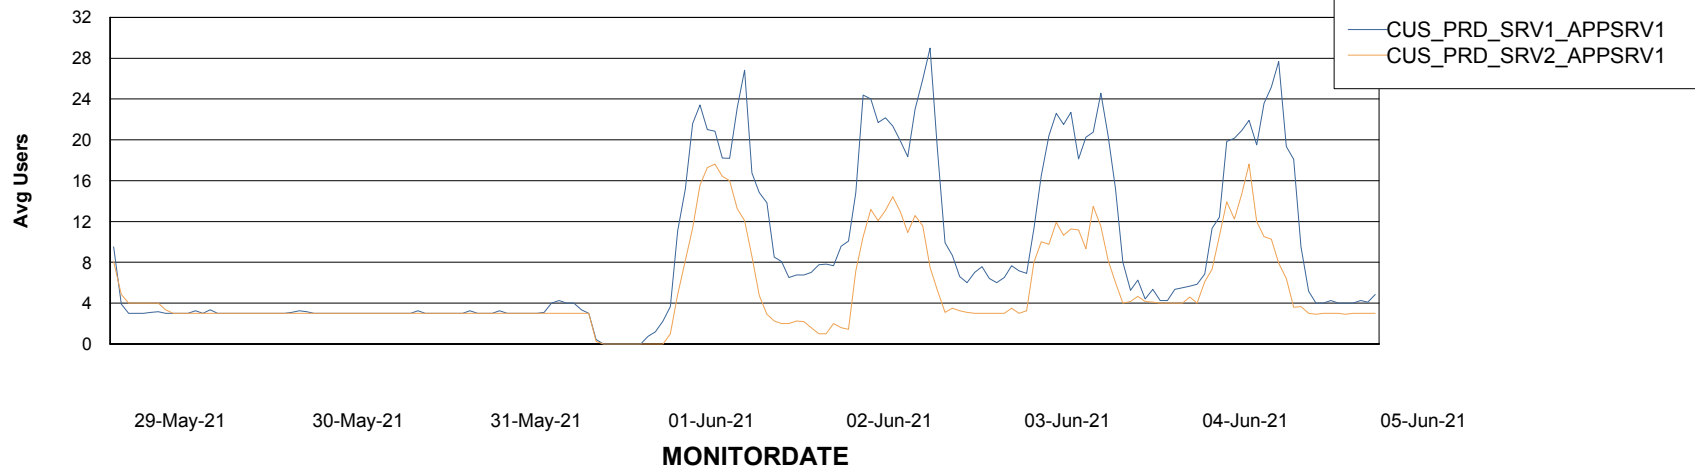

Avg users per day per ABS server