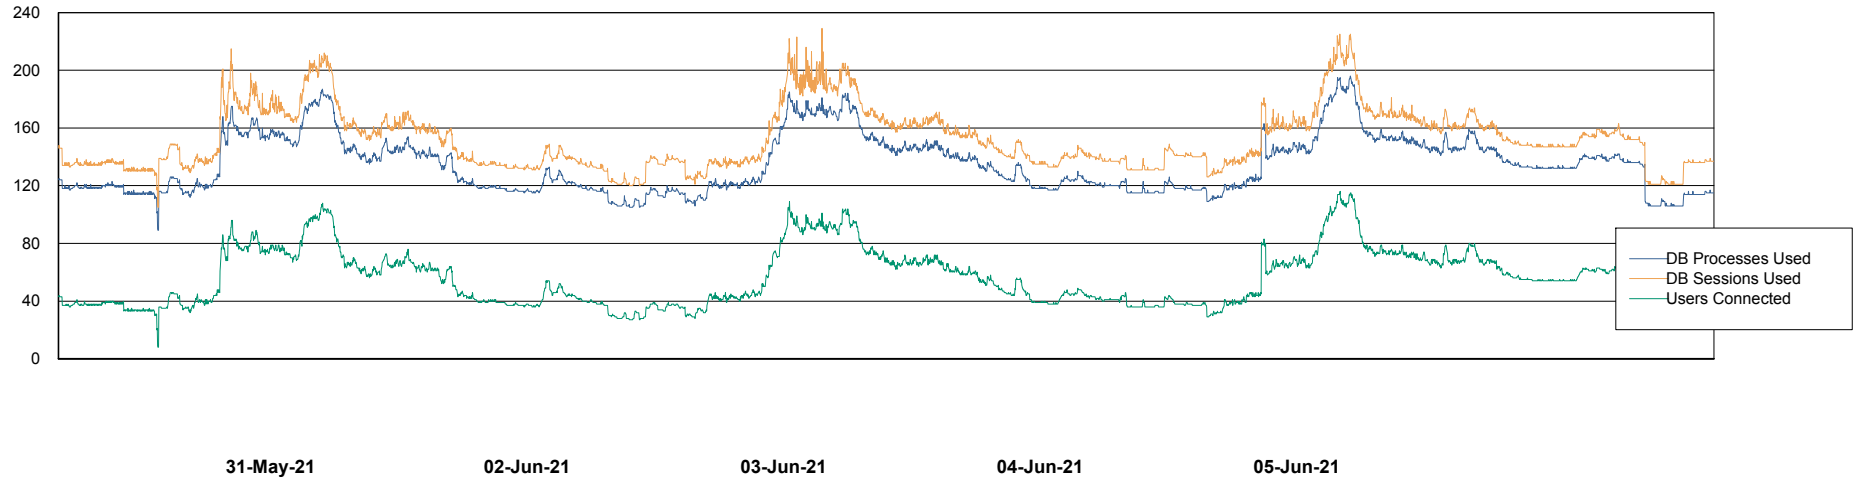

Harddisk Usage CUS_StandByDBSrv_ABSDB2

	Free disk space on c: (%)	Total disk space on c: (Gb)	Free disk space on d: (%)	Total disk space on d: (Gb)
05-Jun-21	73	199	35	1,024
04-Jun-21	73	199	36	1,024
03-Jun-21	73	199	36	1,024
02-Jun-21	73	199	36	1,024
01-Jun-21	73	199	36	1,024
31-May-21	73	199	36	1,024
30-May-21	73	199	36	1,024

Weekly SLA Customer Report

Customer CUS Production
Database ID 84

Database Performance CUS_ProdDB_Primary

Weekly SLA Customer Report

Customer CUS Production
Database ID 84

Database Performance CUS_ProdDB_Standby