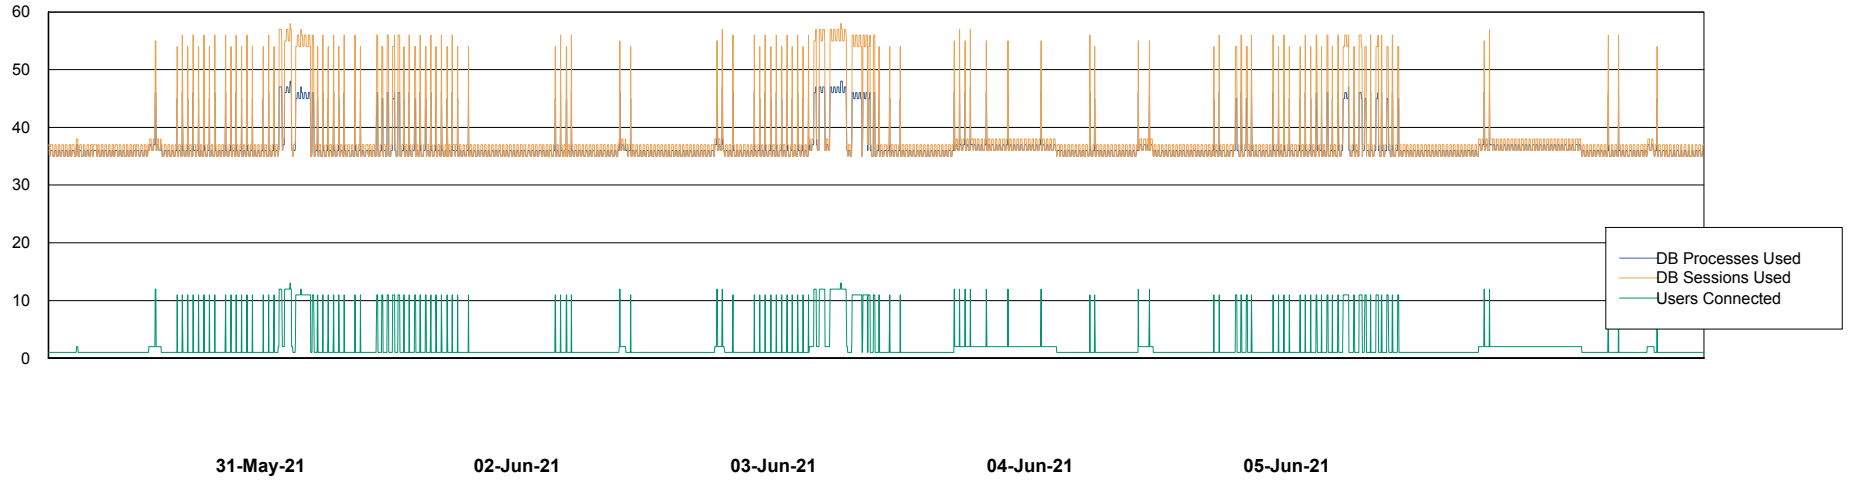

Weekly SLA Customer Report

Customer CUS Production
Database ID 84

Database Performance CUS_ProdDB_Primary

Weekly SLA Customer Report

Customer CUS Production
Database ID 84

Database Performance CUS_ProdDB_Standby