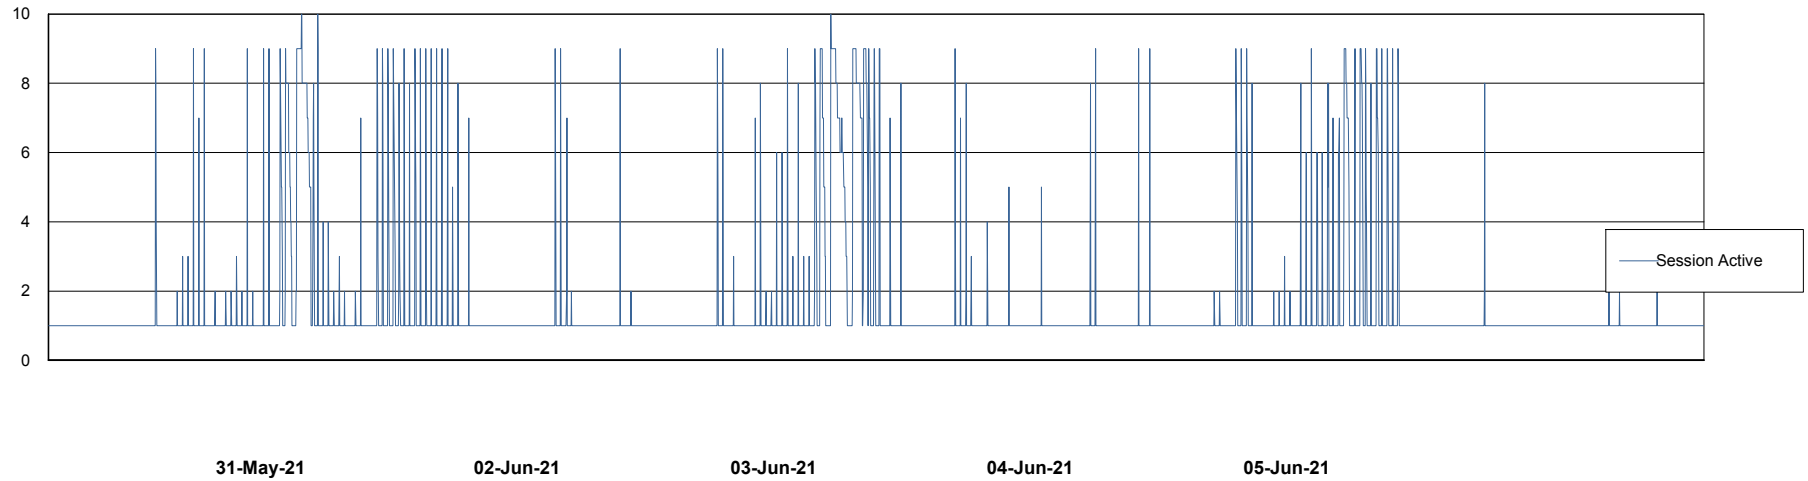

Weekly SLA Customer Report

Customer CUS Production
Database ID 84

Database Performance CUS_ProdDB_Primary

Weekly SLA Customer Report

Customer CUS Production
Database ID 84

Database Performance CUS_ProdDB_Standby