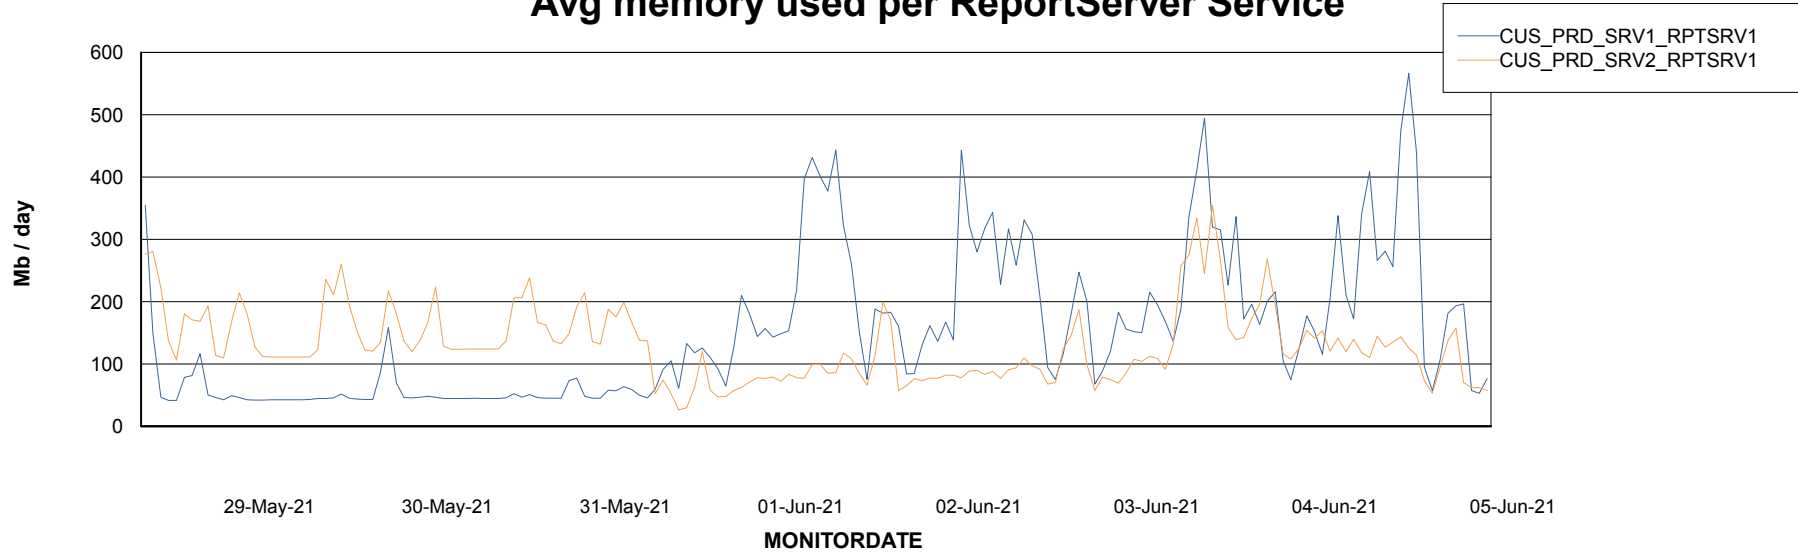

Avg memory used per ABS Server Service

Avg users per day per ABS server

Weekly SLA Customer Report

Customer CUS Production
Database ID 84

ABSolute Web Component Services

Avg memory used per ReportServer Service