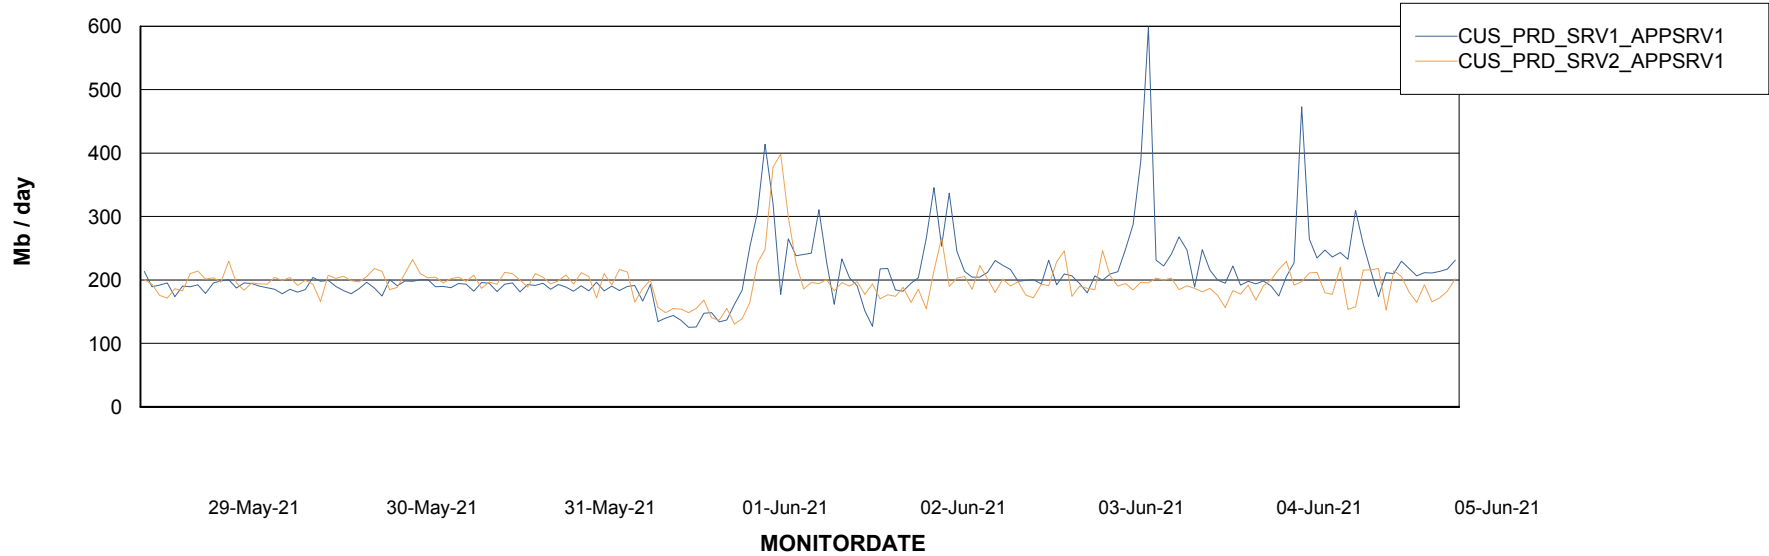

ABSSolute Application Server Services

Avg memory used per ABS Server Service