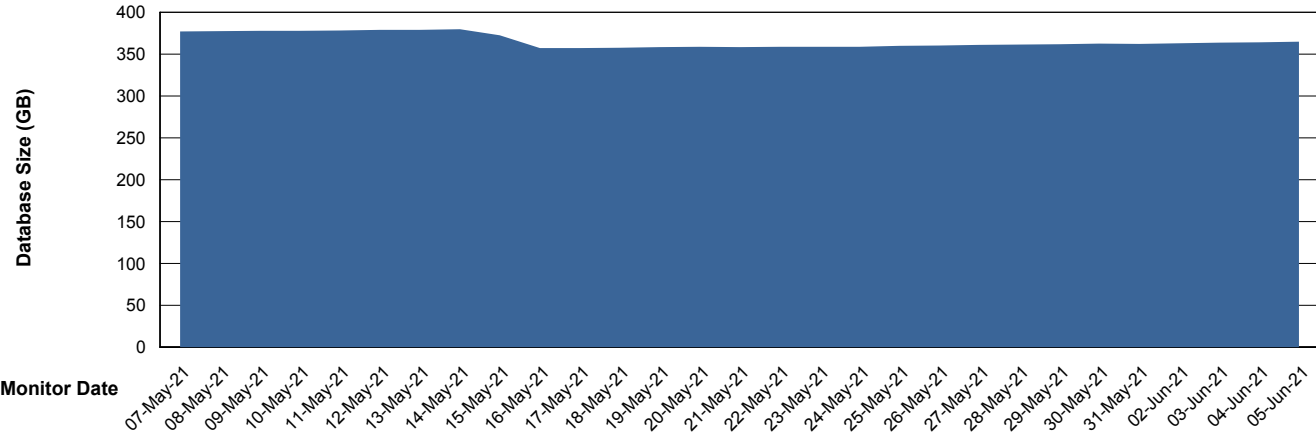

DATABASE SIZE CUS_ProdDB_Primary

Database growth over last month

Database Tablespace CUS_ProdDB_Primary

Date	Tablespace Name	Filesize (Gb)	Usedsize (Gb)	Percentage free
05-Jun-21	ABSDATA	162	113	30
	INDX	230	192	17
04-Jun-21	ABSDATA	162	113	30
	INDX	230	192	17
03-Jun-21	ABSDATA	162	113	30
	INDX	230	192	17
02-Jun-21	ABSDATA	162	113	30
	INDX	230	192	17
31-May-21	ABSDATA	162	113	30
	INDX	230	191	17
30-May-21	ABSDATA	162	113	30
	INDX	230	191	17