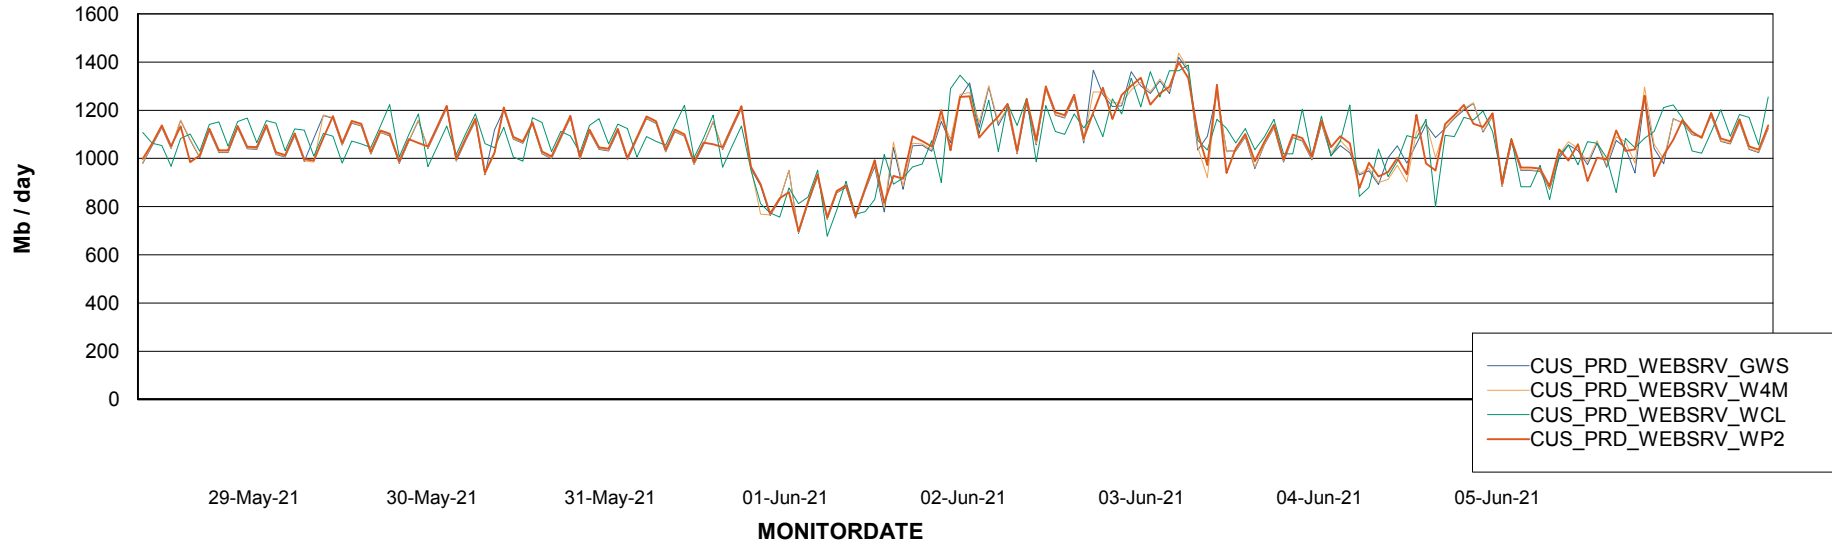

ABSSolute Web Component Services

Avg memory used per ABS Web component