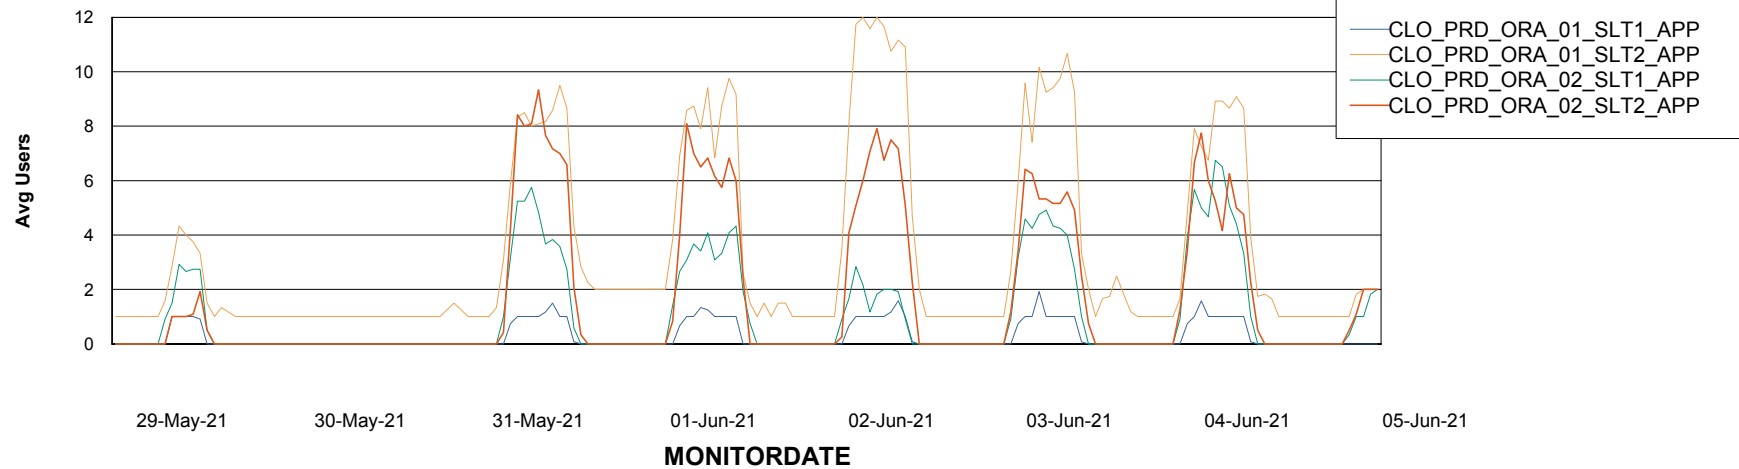

Avg users per day per ABS server