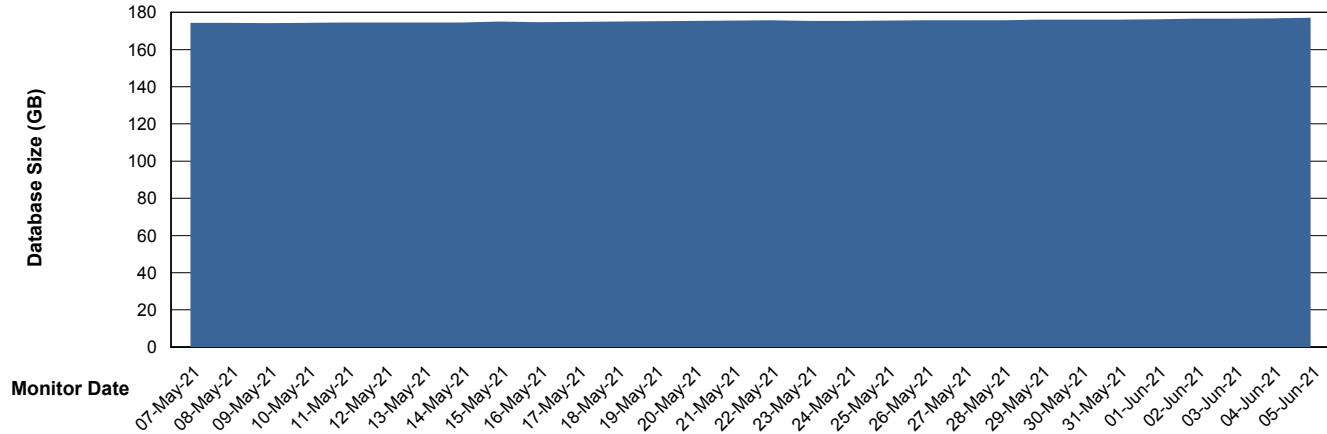

DATABASE SIZE CLODB_PRD_BI

Database growth over last month