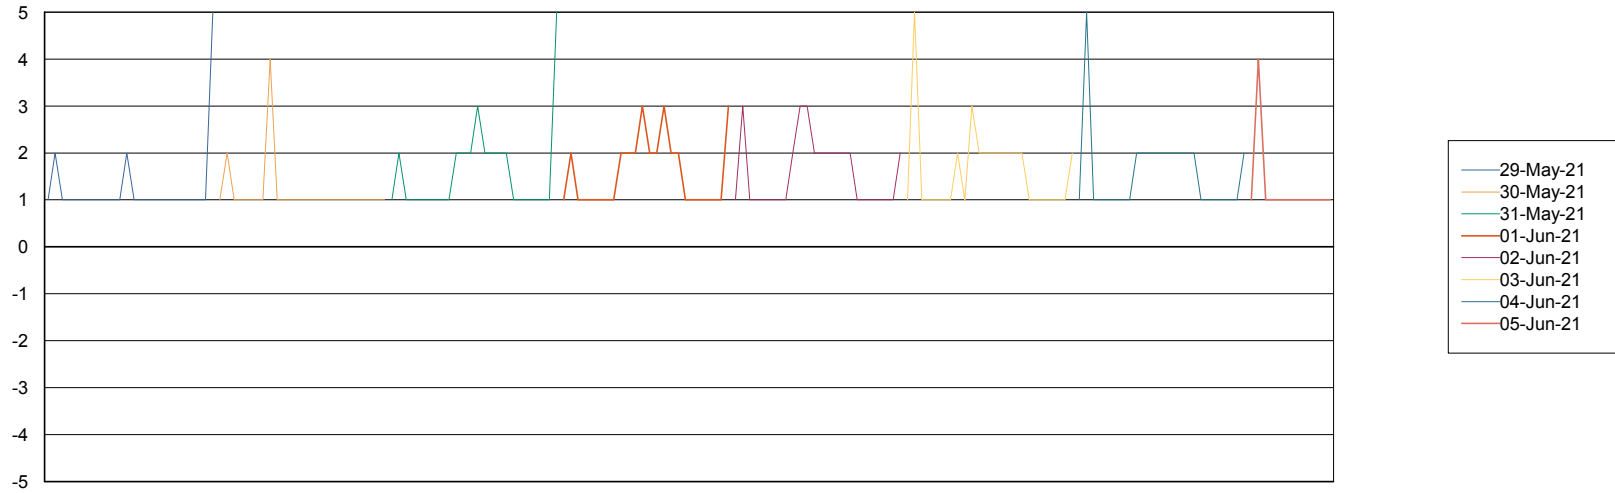

Standby Database Health CLO Production

Recovery lag for last 7 days