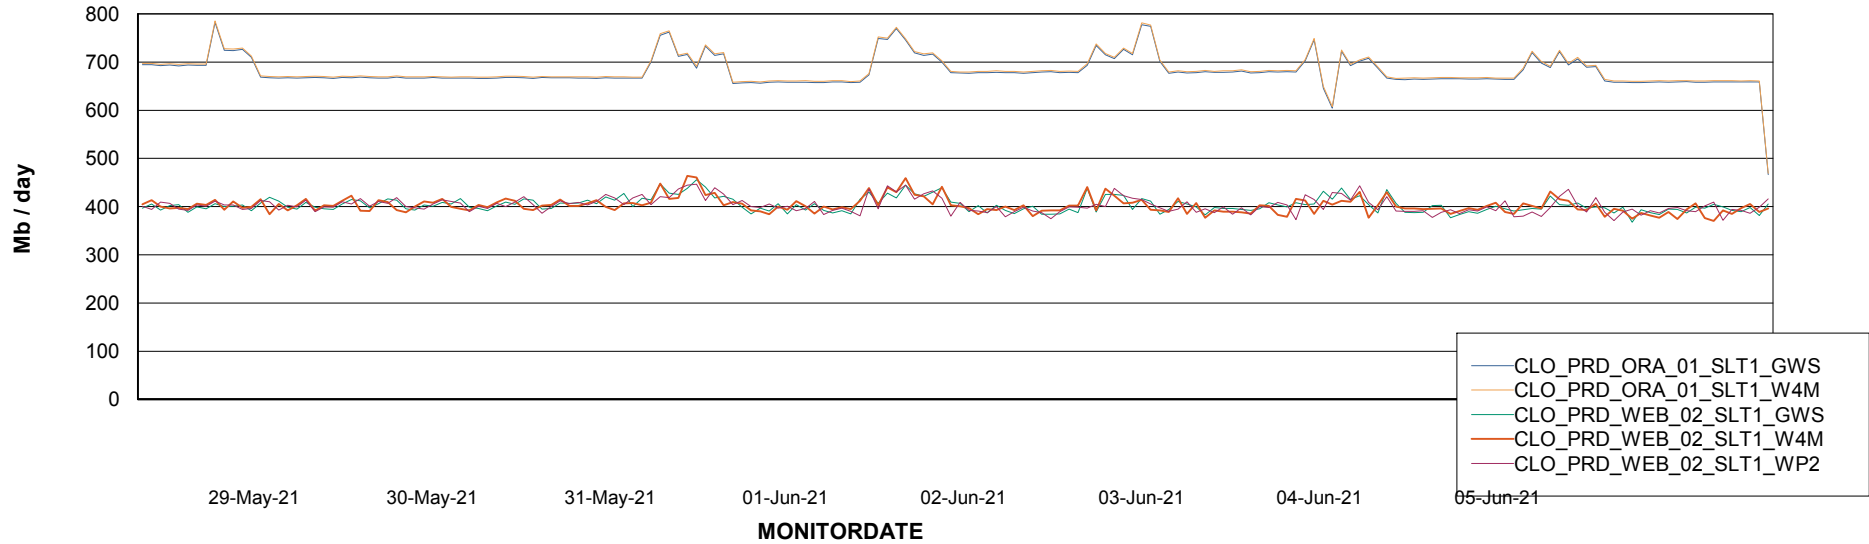

ABSSolute Web Component Services

Avg memory used per ABS Web component