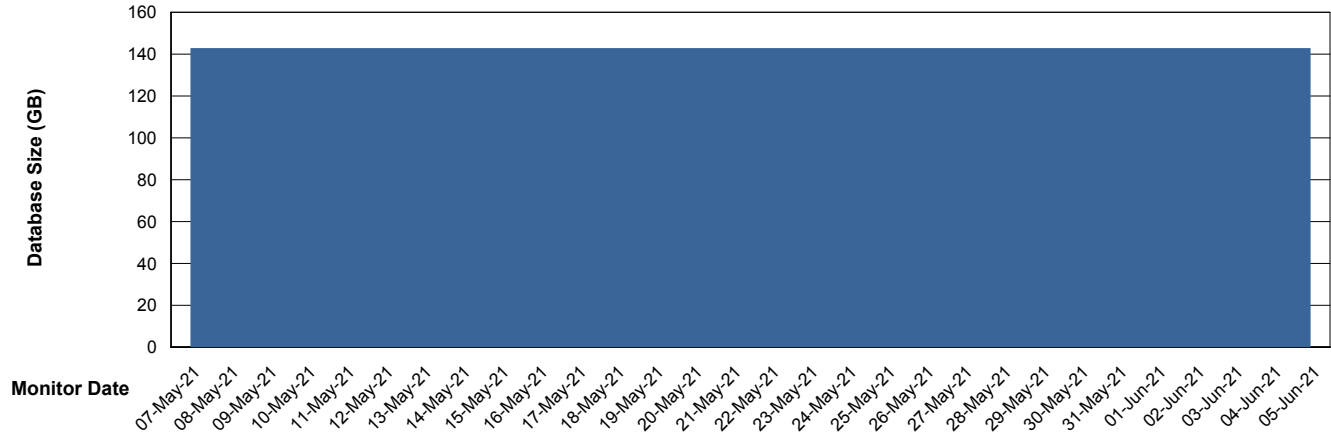

### Database growth over last month

DATABASE SIZE CLODB\_PRD\_Production

### Database growth over last month