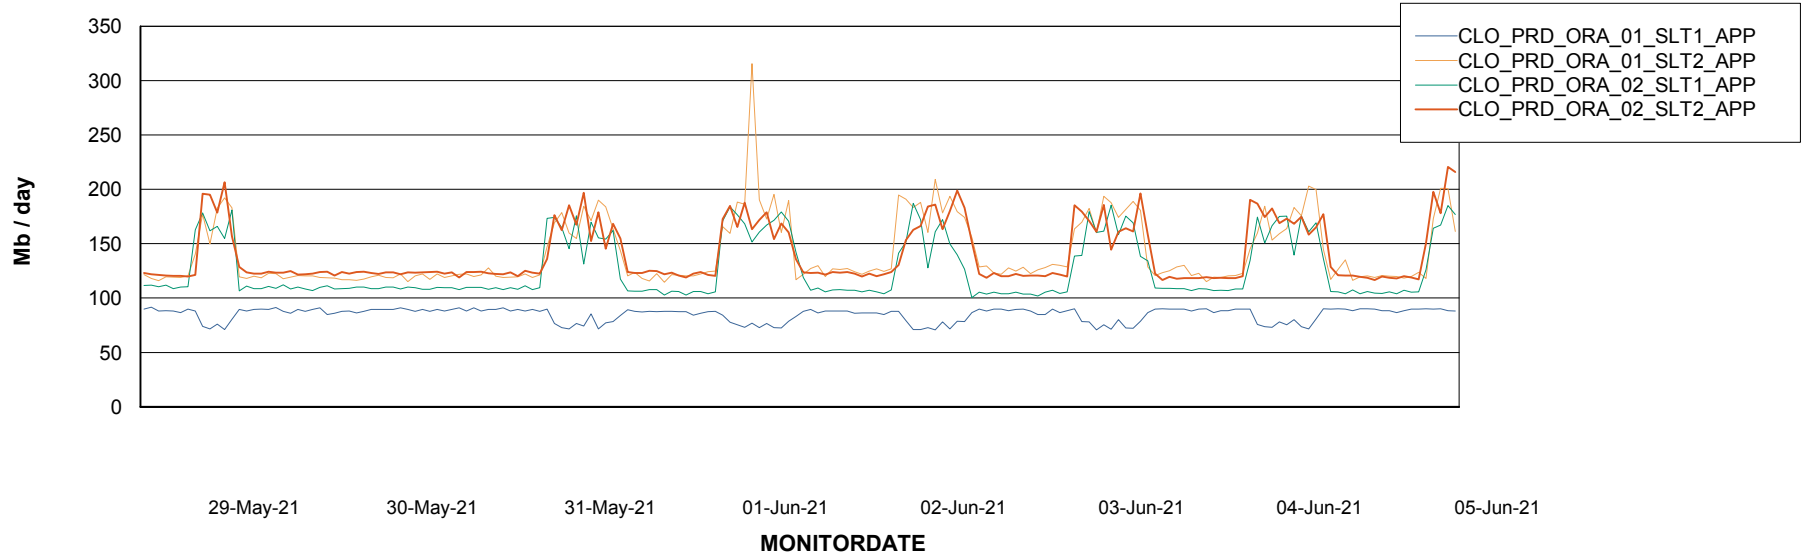

ABSSolute Application Server Services

Avg memory used per ABS Server Service