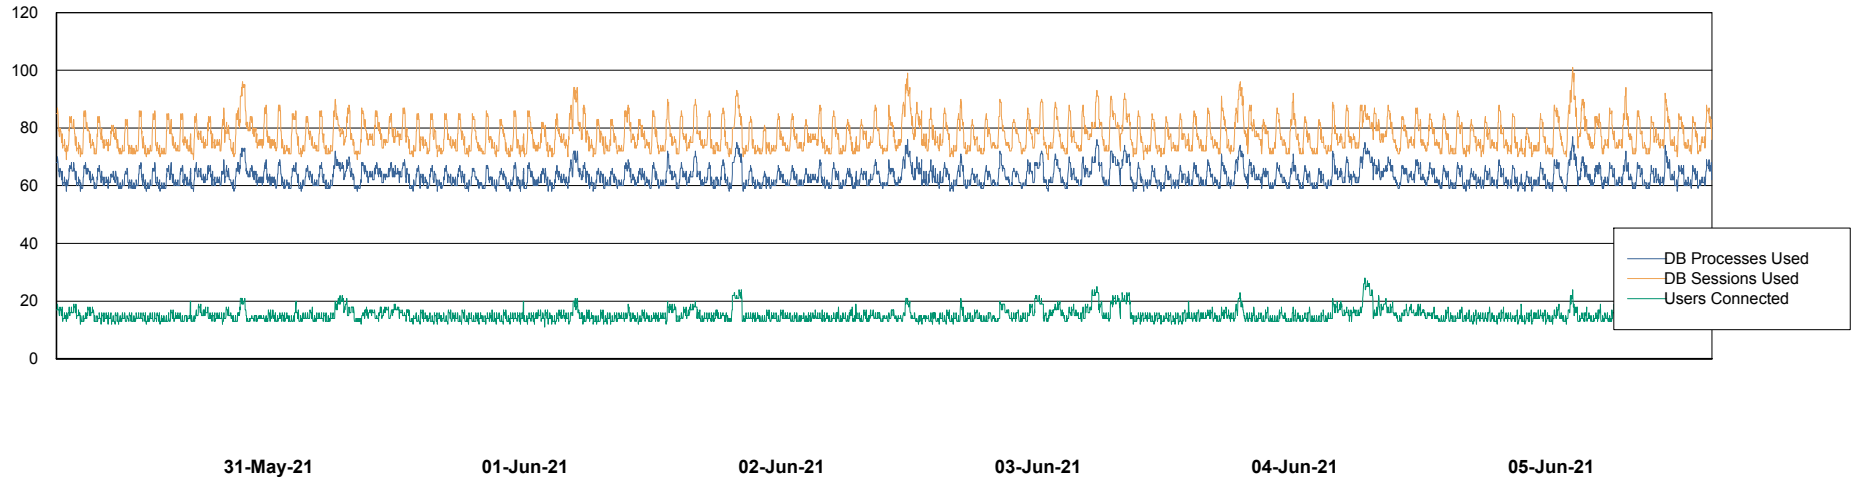

Database Performance CLODB_PRD_BI