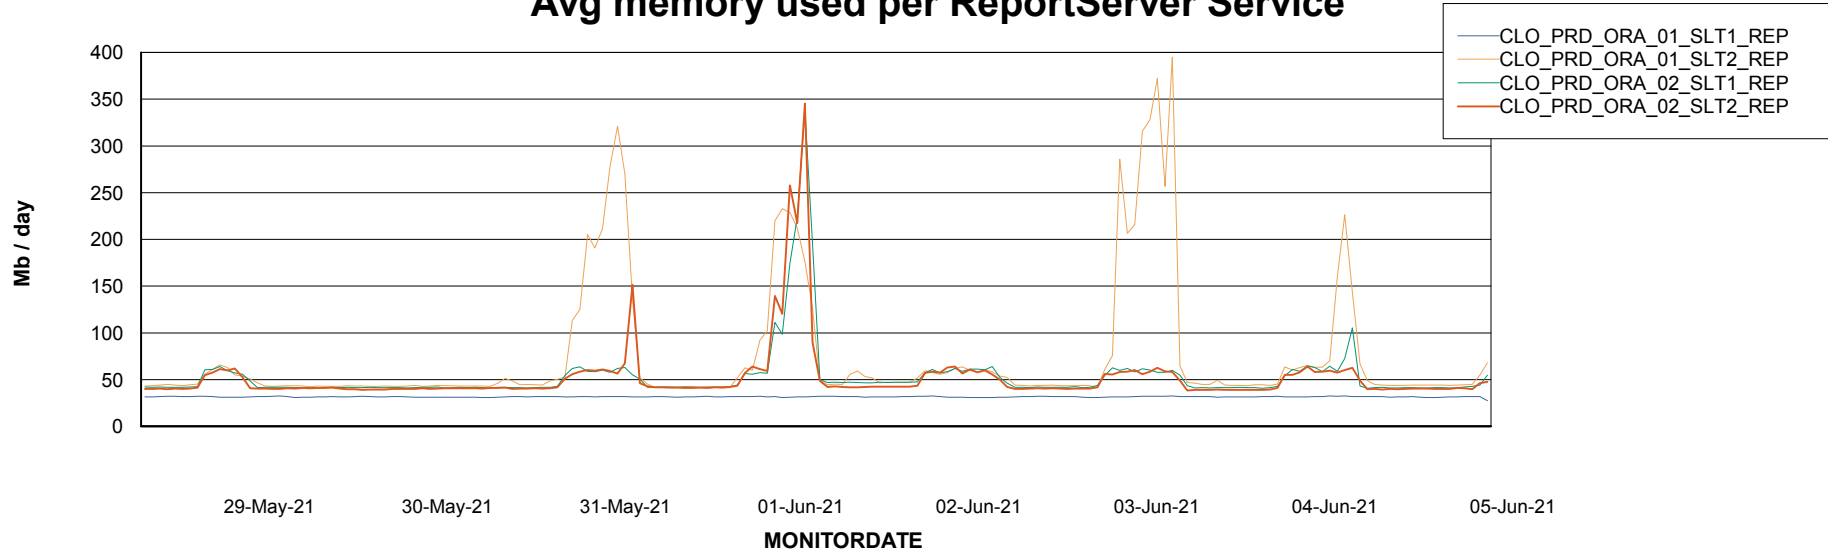

ABSSolute Application ReportServer Services

Avg memory used per ReportServer Service