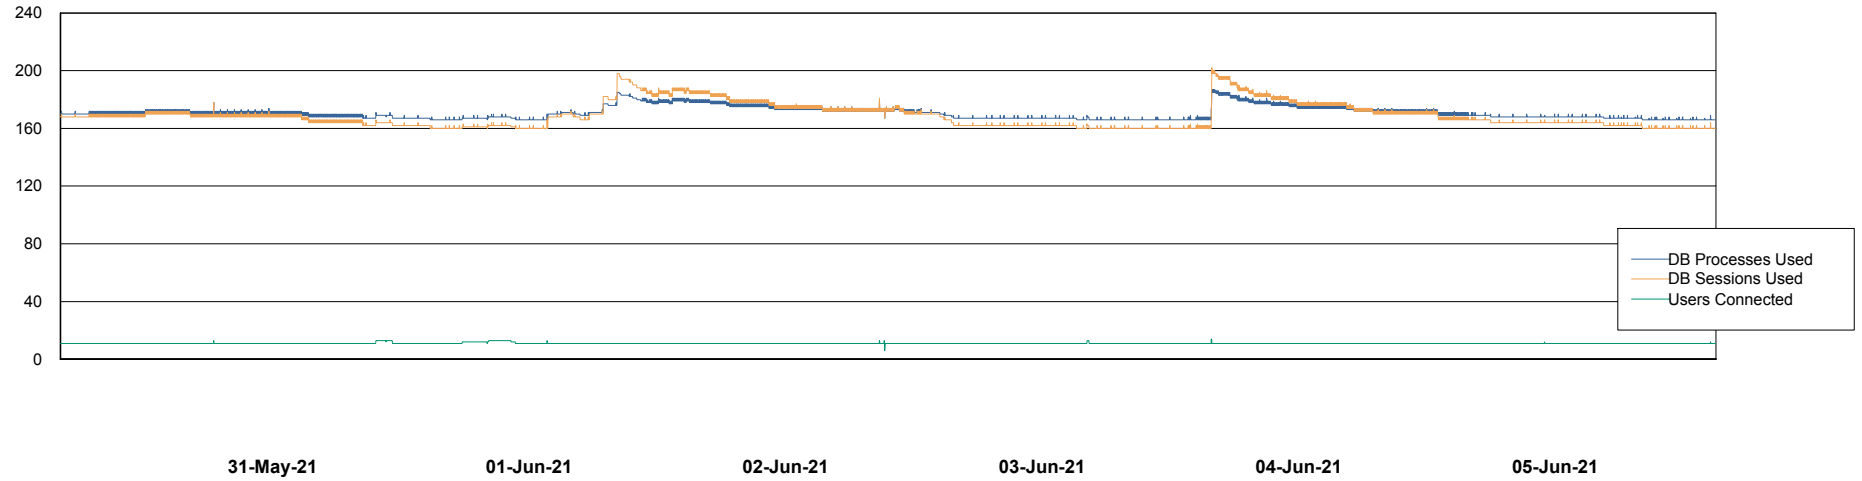

Database Performance CLODB_PRD_Test