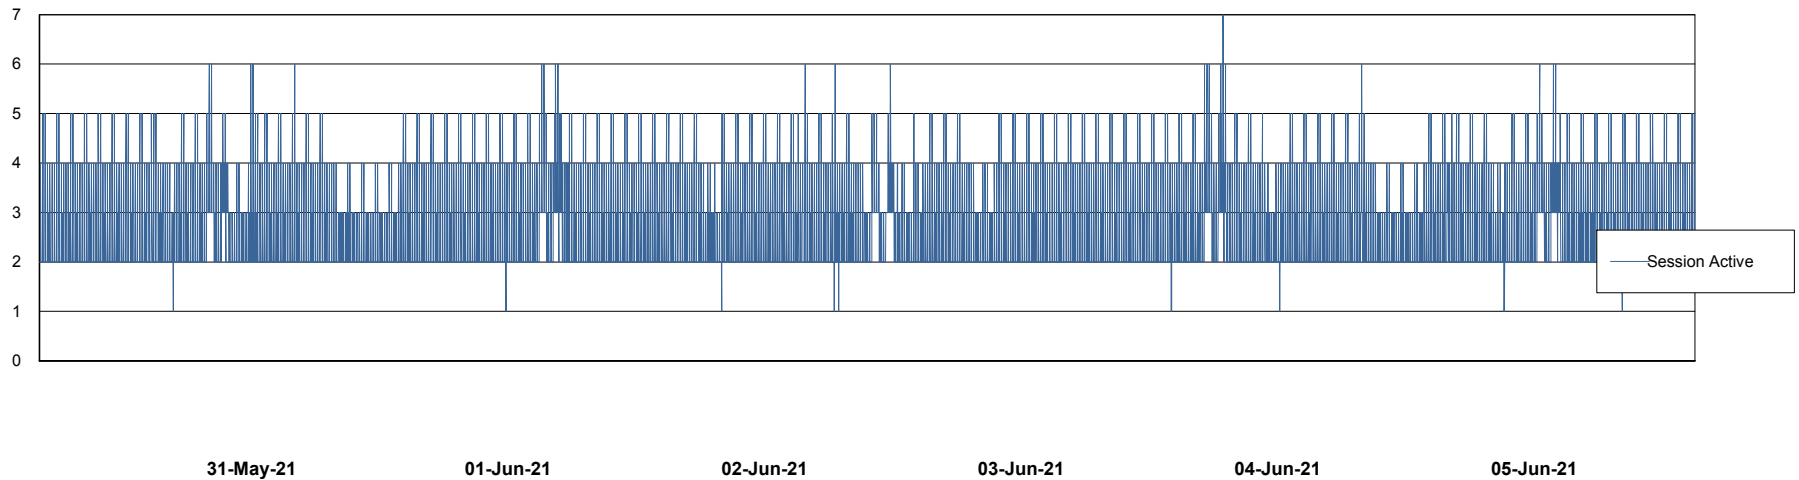

Database Performance CLODB_PRD_BI