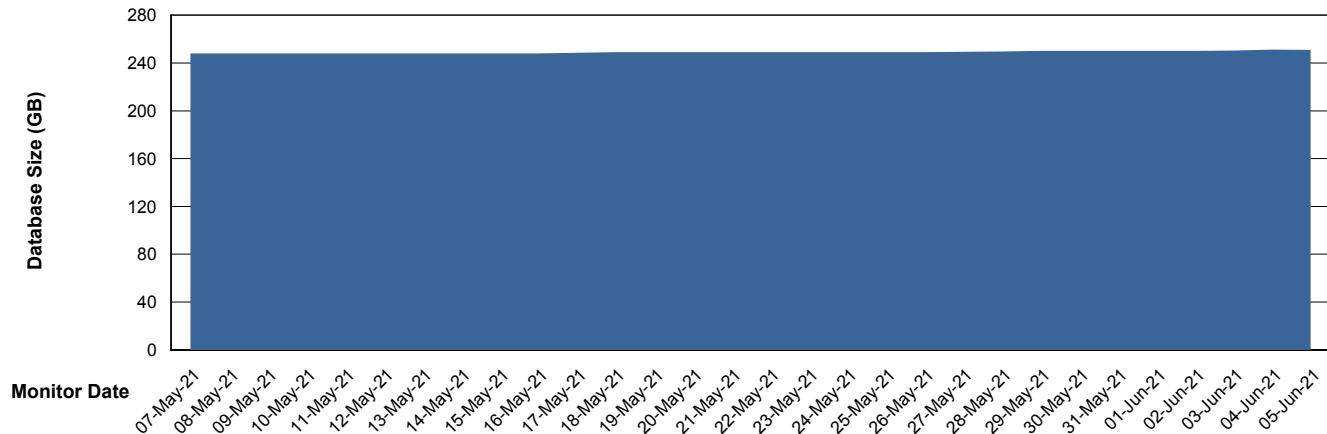

### Database growth over last month

DATABASE SIZE CLODB\_PRD\_Production

### Database growth over last month