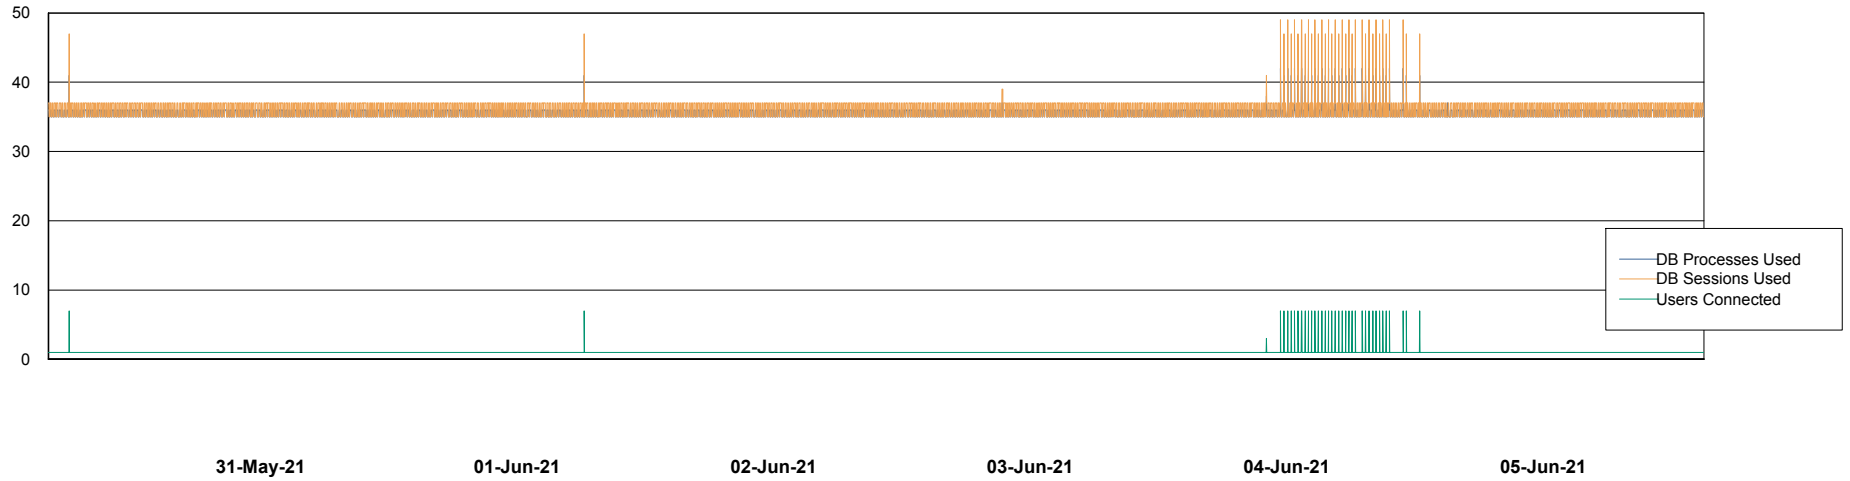

Weekly SLA Customer Report

Customer CIW Production
Database ID 45

Database Performance CIWDB_Production

Weekly SLA Customer Report

Customer CIW Production
Database ID 45

Database Performance CIWDB_Standby

Weekly SLA Customer Report

Customer CIW Production
 Database ID 45

DATABASE SIZE CIWDB_Production

Database growth over last month

Database Tablespace CIWDB_Production

Date	Tablespace Name	Filesize (Gb)	Usedsize (Gb)	Percentage free
05-Jun-21	ABSDATA	51	40	22
	INDX	12	6	50
04-Jun-21	ABSDATA	51	40	22
	INDX	12	6	50
03-Jun-21	ABSDATA	51	40	22
	INDX	12	6	50
02-Jun-21	ABSDATA	51	40	22
	INDX	12	6	50
01-Jun-21	ABSDATA	51	40	22
	INDX	12	6	50
31-May-21	ABSDATA	51	40	22
	INDX	12	6	50
30-May-21	ABSDATA	51	40	22
	INDX	12	6	50