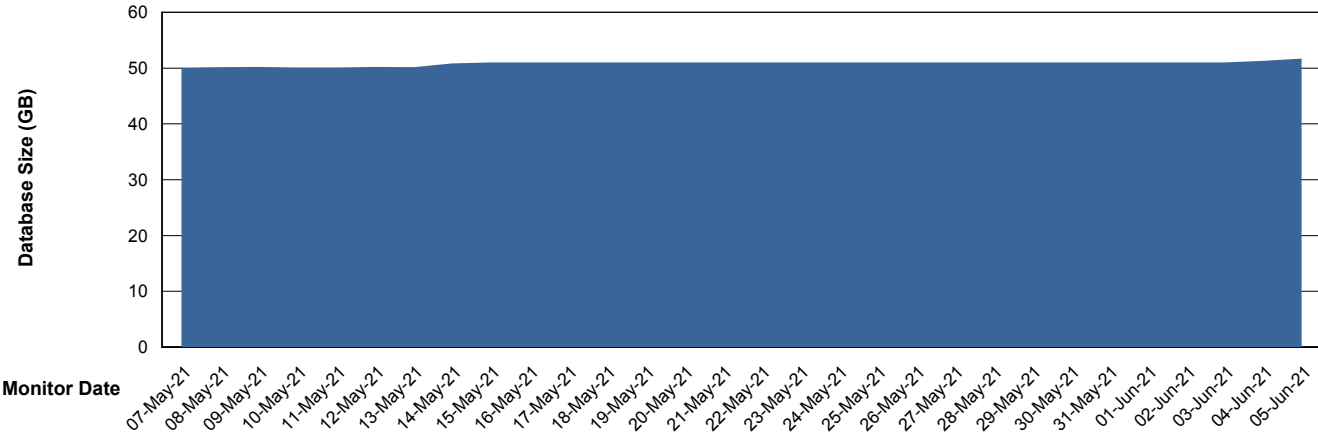

Weekly SLA Customer Report

Customer CIW Production
Database ID 45

Database Performance CIWDB_Production

Weekly SLA Customer Report

Customer CIW Production
Database ID 45

Database Performance CIWDB_Standby

Weekly SLA Customer Report

Customer CIW Production
 Database ID 45

DATABASE SIZE CIWDB_Production

Database growth over last month

Database Tablespace CIWDB_Production

Date	Tablespace Name	Filesize (Gb)	Usedsize (Gb)	Percentage free
05-Jun-21	ABSDATA	51	40	22
	INDX	12	6	50
04-Jun-21	ABSDATA	51	40	22
	INDX	12	6	50
03-Jun-21	ABSDATA	51	40	22
	INDX	12	6	50
02-Jun-21	ABSDATA	51	40	22
	INDX	12	6	50
01-Jun-21	ABSDATA	51	40	22
	INDX	12	6	50
31-May-21	ABSDATA	51	40	22
	INDX	12	6	50
30-May-21	ABSDATA	51	40	22
	INDX	12	6	50