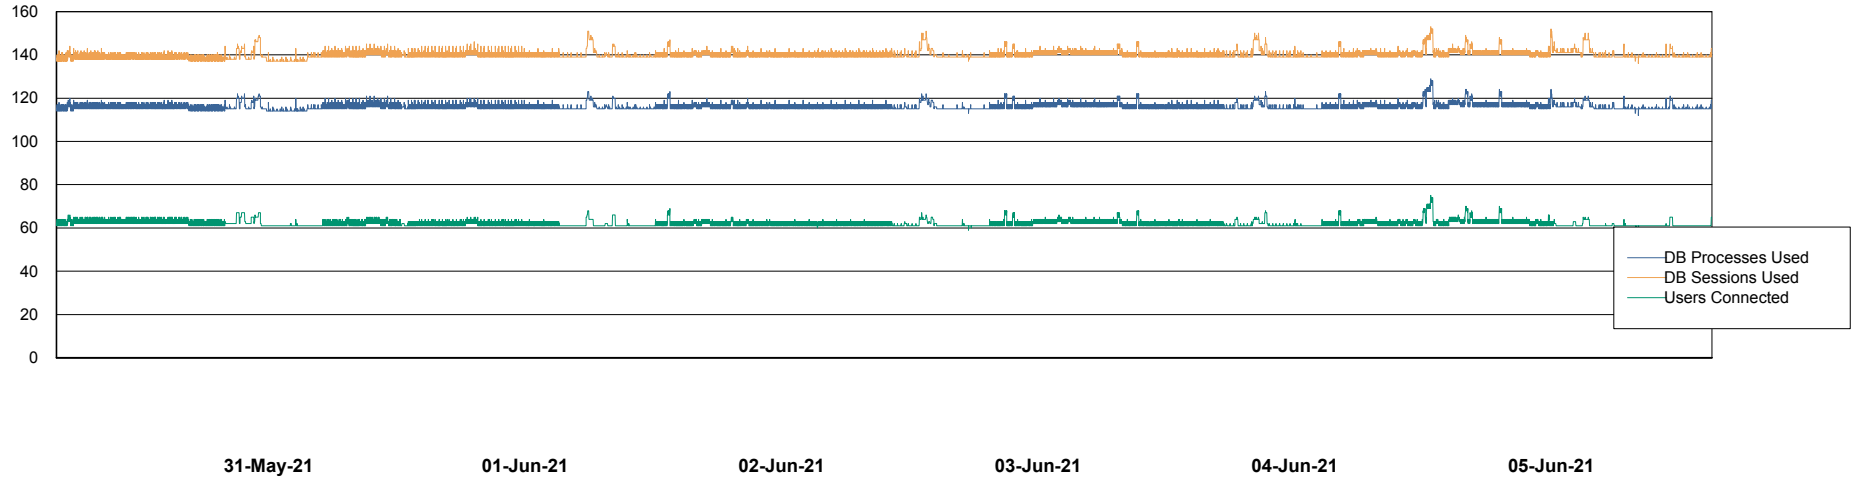

Harddisk Usage CIW_PRD_ORACLE2

	Free disk space on c: (%)	Total disk space on c: (Gb)	Free disk space on d: (%)	Total disk space on d: (Gb)	Free disk space on e: (%)	Total disk space on e: (Gb)
05-Jun-21	92	701	62	700	100	830
04-Jun-21	92	701	61	700	100	830
03-Jun-21	92	701	61	700	100	830
02-Jun-21	92	701	62	700	100	830
01-Jun-21	92	701	62	700	100	830
31-May-21	92	701	62	700	100	830
30-May-21	92	701	62	700	100	830

Weekly SLA Customer Report

Customer CIW Production
Database ID 45

Database Performance CIWDB_Production

Weekly SLA Customer Report

Customer CIW Production
Database ID 45

Database Performance CIWDB_Standby

Weekly SLA Customer Report