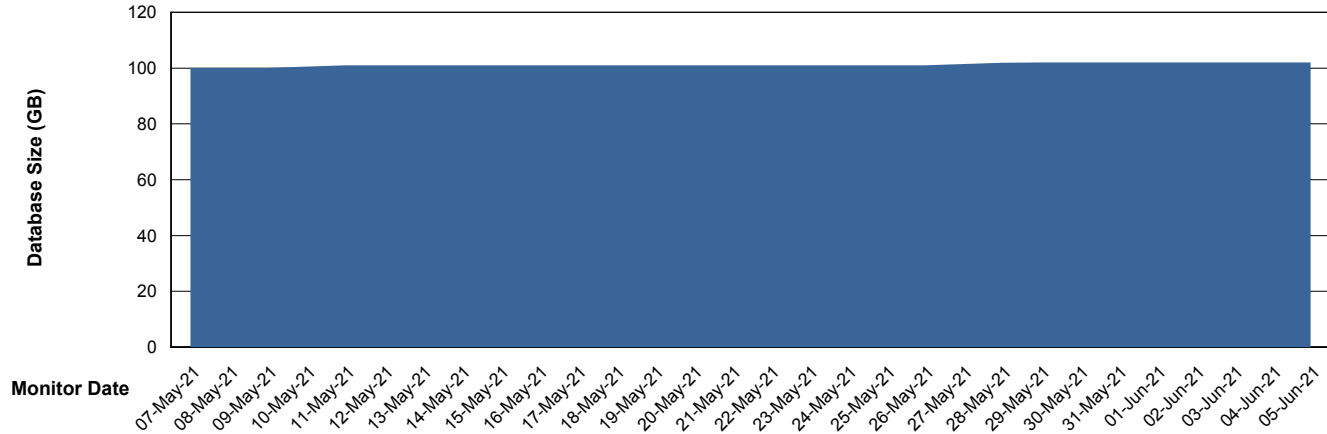

Weekly SLA Customer Report

Customer BOH_Production
Database ID 55

Database Performance BOHABS01_DB_Primary

Weekly SLA Customer Report

Customer BOH_Production
Database ID 55

Database Performance BOHABS02_DB_Standby

Weekly SLA Customer Report

Customer BOH_Production
 Database ID 55

DATABASE SIZE BOHABS01_DB_Primary

Database growth over last month

Database Tablespace BOHABS01_DB_Primary

Date	Tablespace Name	Filesize (Gb)	Usedsize (Gb)	Percentage free
05-Jun-21	ABSDATA	48	33	31
	INDX	80	66	18
04-Jun-21	ABSDATA	48	34	29
	INDX	80	66	18
03-Jun-21	ABSDATA	48	34	29
	INDX	80	66	18
02-Jun-21	ABSDATA	48	34	29
	INDX	80	66	18
01-Jun-21	ABSDATA	48	34	29
	INDX	80	66	18
31-May-21	ABSDATA	48	34	29
	INDX	80	66	18
30-May-21	ABSDATA	48	34	29
	INDX	80	66	18