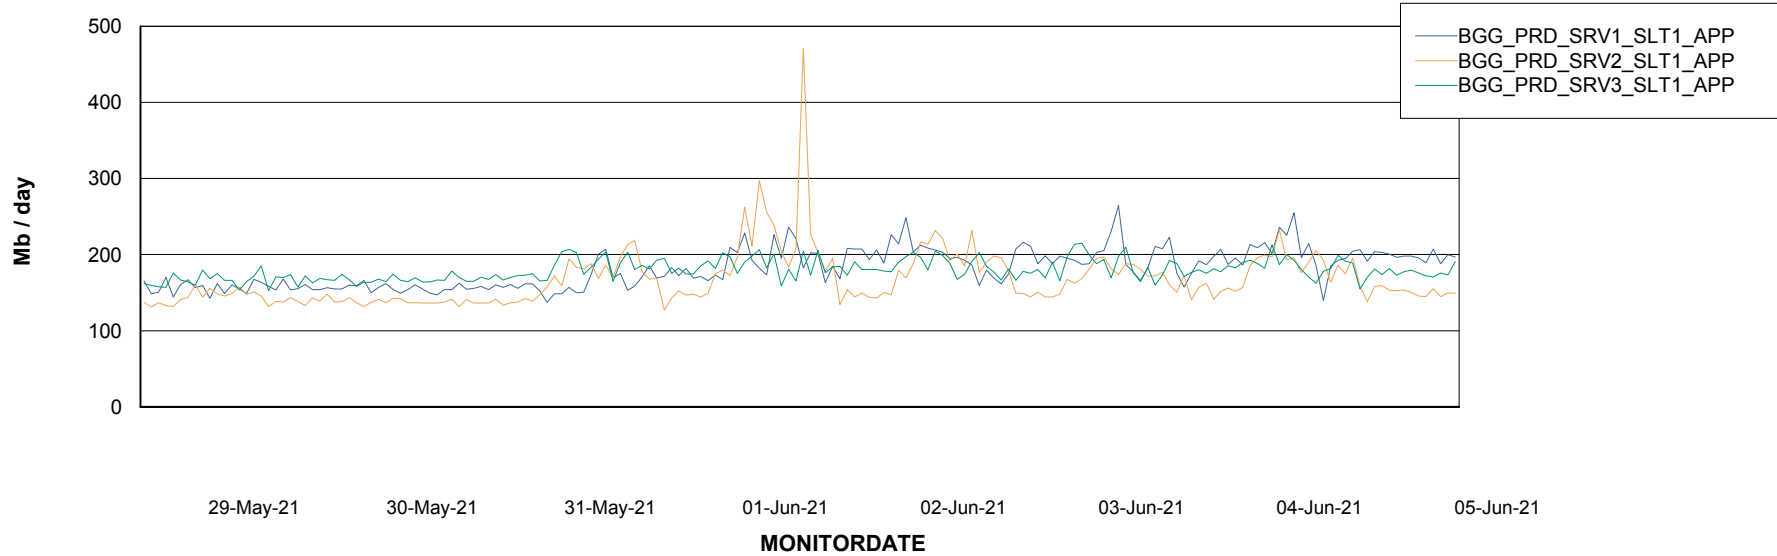

ABSSolute Application Server Services

Avg memory used per ABS Server Service