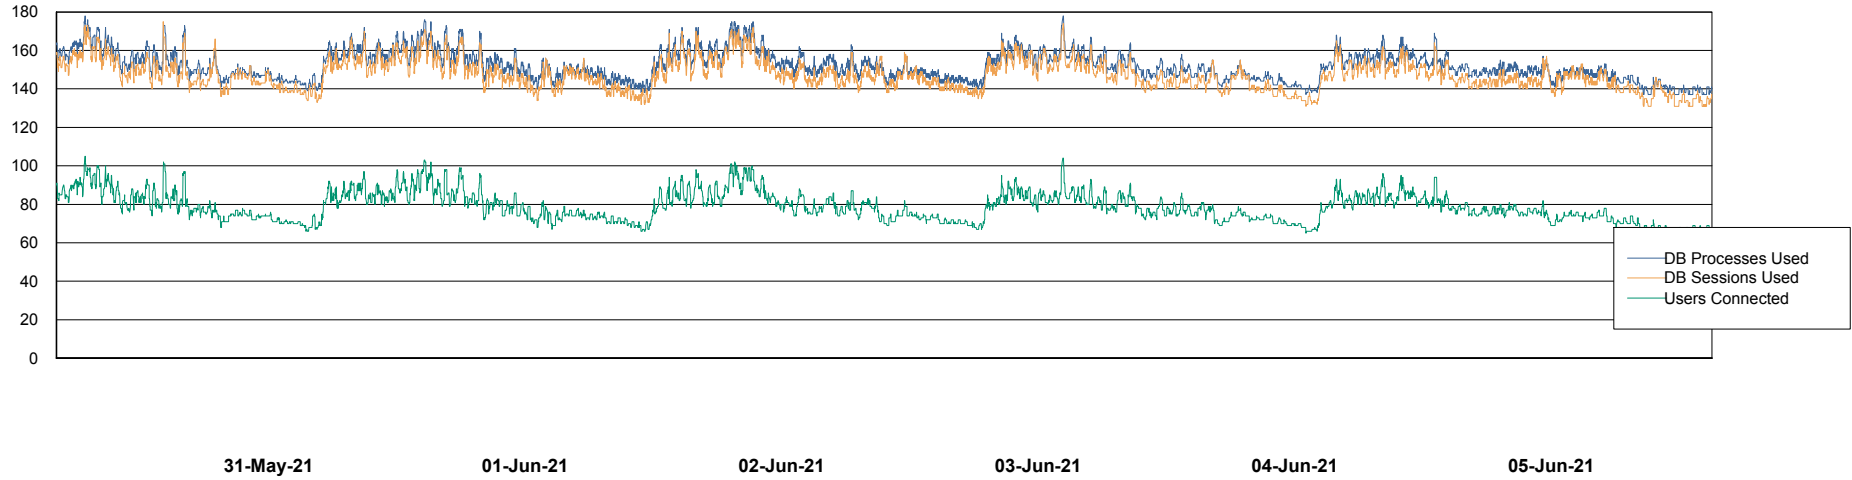

Weekly SLA Customer Report

Customer BGG_Production
Database ID 58

Database Performance BGGDB_BI

Weekly SLA Customer Report

Customer BGG_Production
Database ID 58

Database Performance BGGDB_Production

Weekly SLA Customer Report