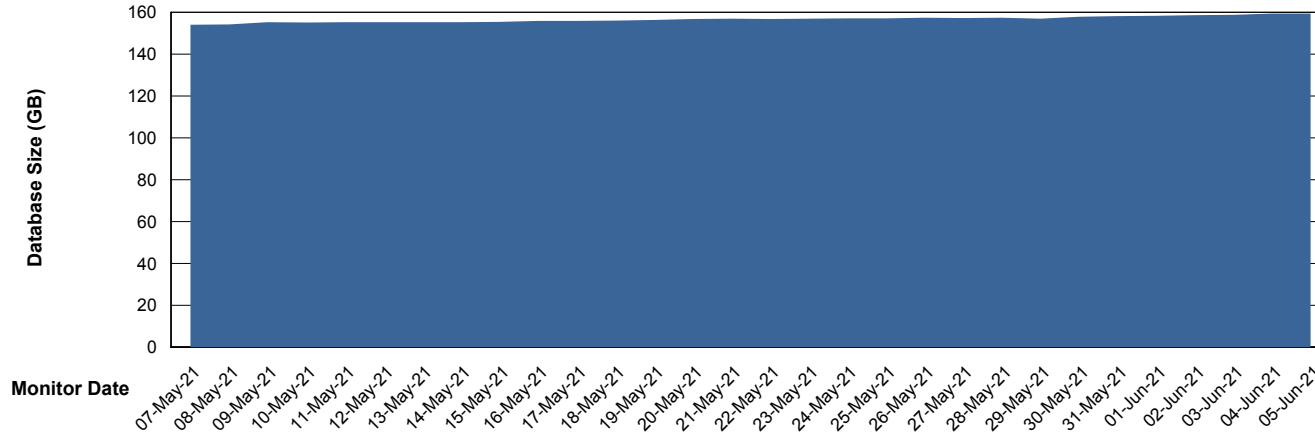

Weekly SLA Customer Report

Customer BGG_Production
Database ID 58

Database Performance BGGDB_BI

Weekly SLA Customer Report

Customer BGG_Production
Database ID 58

Database Performance BGGDB_Production

Weekly SLA Customer Report

Customer BGG_Production
Database ID 58

Database Performance BGGDB_Standby

Weekly SLA Customer Report

Customer BGG_Production
Database ID 58

DATABASE SIZE BGGDB_BI

Database growth over last month

DATABASE SIZE BGGDB_Production

Database growth over last month

Weekly SLA Customer Report

Customer BGG_Production
Database ID 58

Database Tablespace		BGGDB_BI		
Date	Tablespace Name	Filesize (Gb)	Usedsize (Gb)	Percentage free
05-Jun-21	ABSDATA	111	74	33
	INDX	120	84	30
04-Jun-21	ABSDATA	111	73	34
	INDX	120	84	30
03-Jun-21	ABSDATA	111	73	34
	INDX	120	84	30
02-Jun-21	ABSDATA	111	73	34
	INDX	120	83	31
01-Jun-21	ABSDATA	111	73	34
	INDX	120	83	31
31-May-21	ABSDATA	111	73	34
	INDX	120	83	31
30-May-21	ABSDATA	111	73	34
	INDX	120	83	31