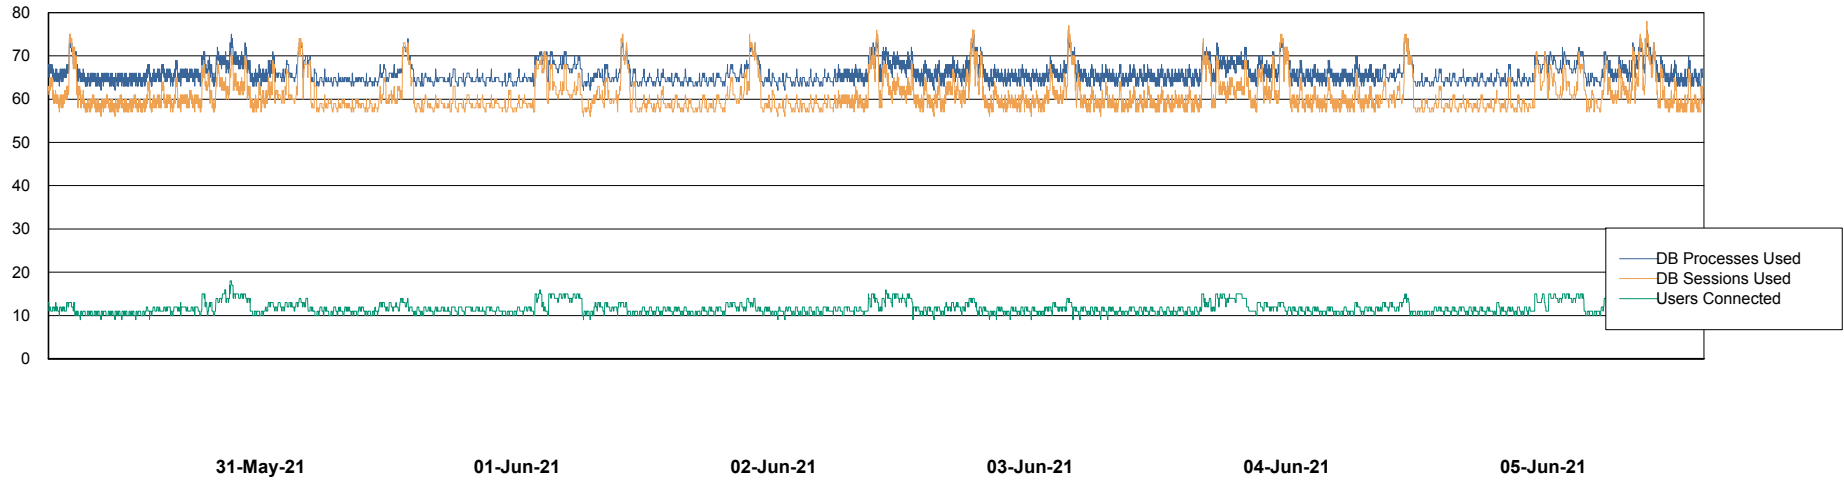

Database Performance BGGDB_BI