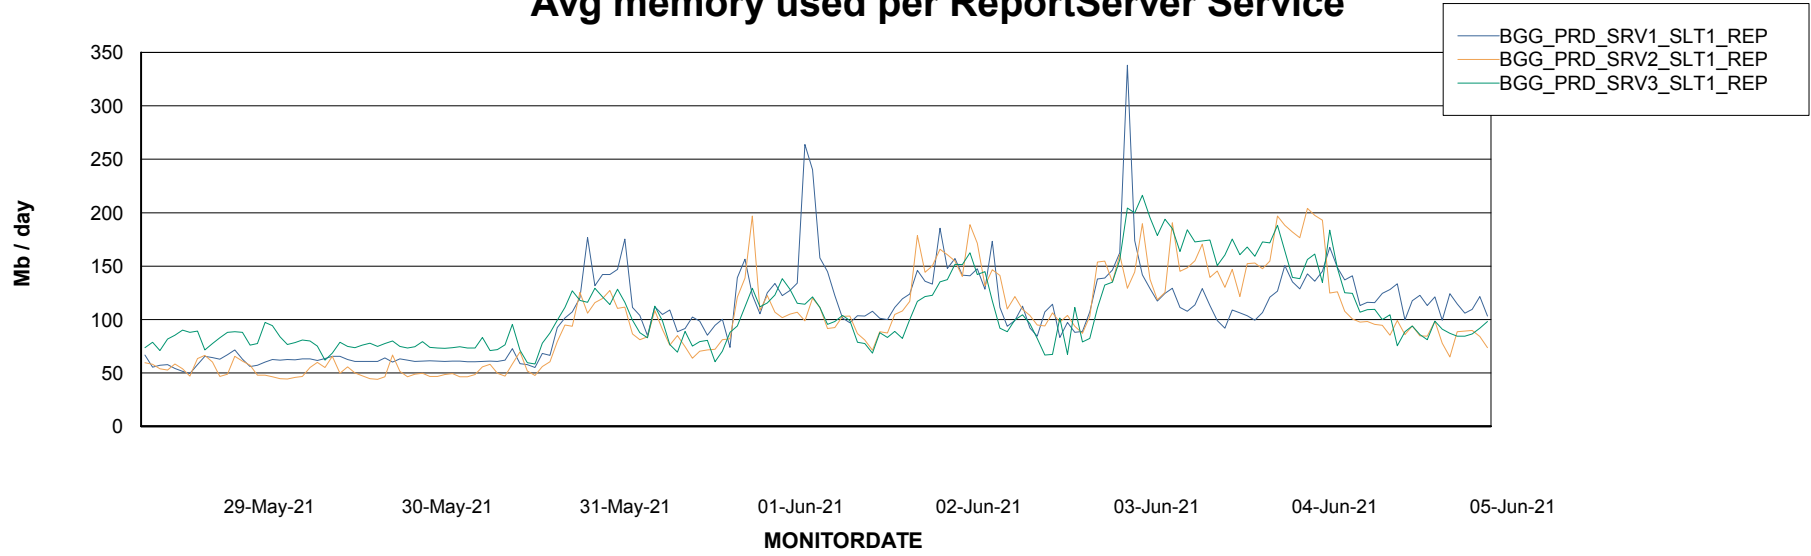

Avg memory used per ABS Server Service

Avg users per day per ABS server

Weekly SLA Customer Report

Customer BGG_Production
Database ID 58

ABSSolute Application ReportServer Services

Avg memory used per ReportServer Service