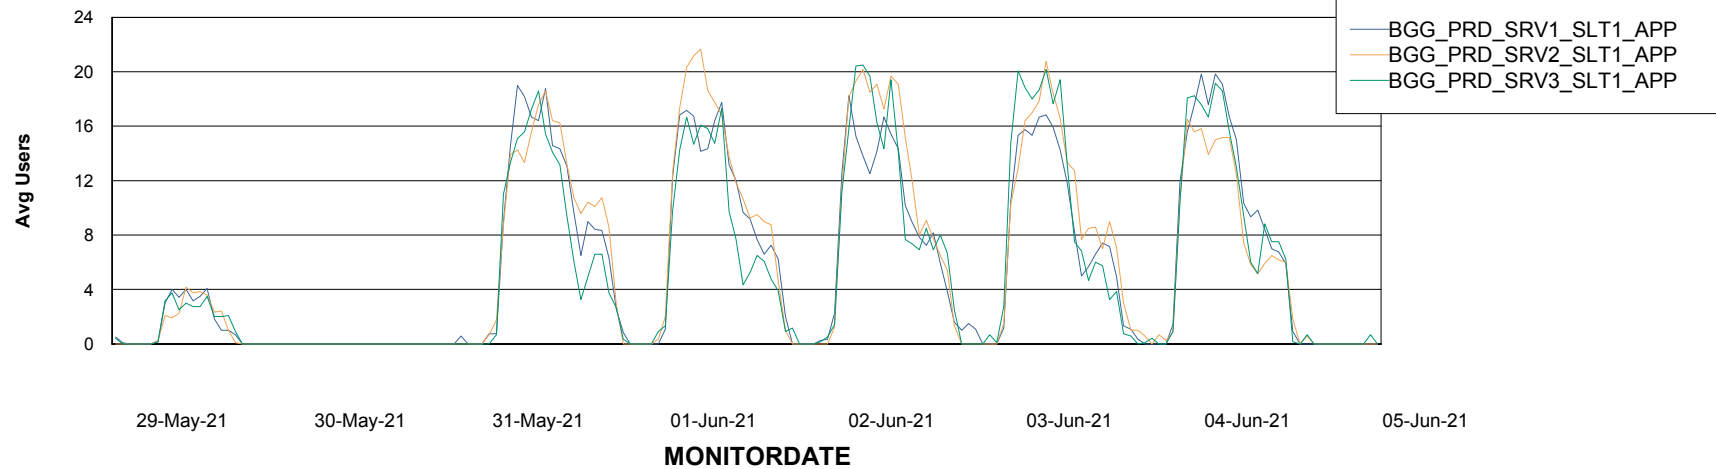

Avg users per day per ABS server