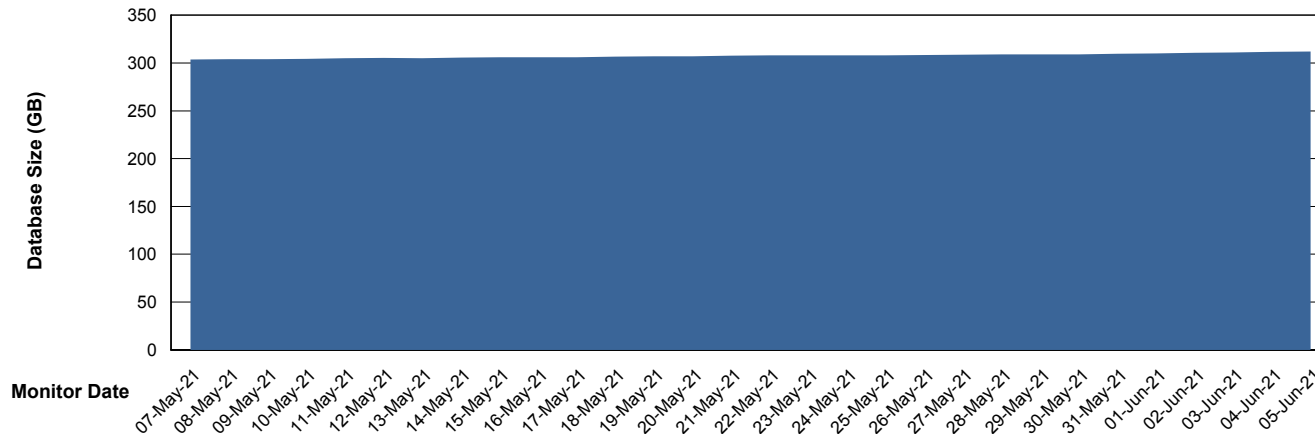

Customer BGG_Production
Database ID 58

Database Performance BGGDB_Standby

Weekly SLA Customer Report

Customer BGG_Production
Database ID 58

DATABASE SIZE BGGDB_BI

Database growth over last month

DATABASE SIZE BGGDB_Production

Database growth over last month

Weekly SLA Customer Report

Customer BGG_Production
Database ID 58

Database Tablespace		BGGDB_BI		
Date	Tablespace Name	Filesize (Gb)	Usedsize (Gb)	Percentage free
05-Jun-21	ABSDATA	111	74	33
	INDX	120	84	30
04-Jun-21	ABSDATA	111	73	34
	INDX	120	84	30
03-Jun-21	ABSDATA	111	73	34
	INDX	120	84	30
02-Jun-21	ABSDATA	111	73	34
	INDX	120	83	31
01-Jun-21	ABSDATA	111	73	34
	INDX	120	83	31
31-May-21	ABSDATA	111	73	34
	INDX	120	83	31
30-May-21	ABSDATA	111	73	34
	INDX	120	83	31