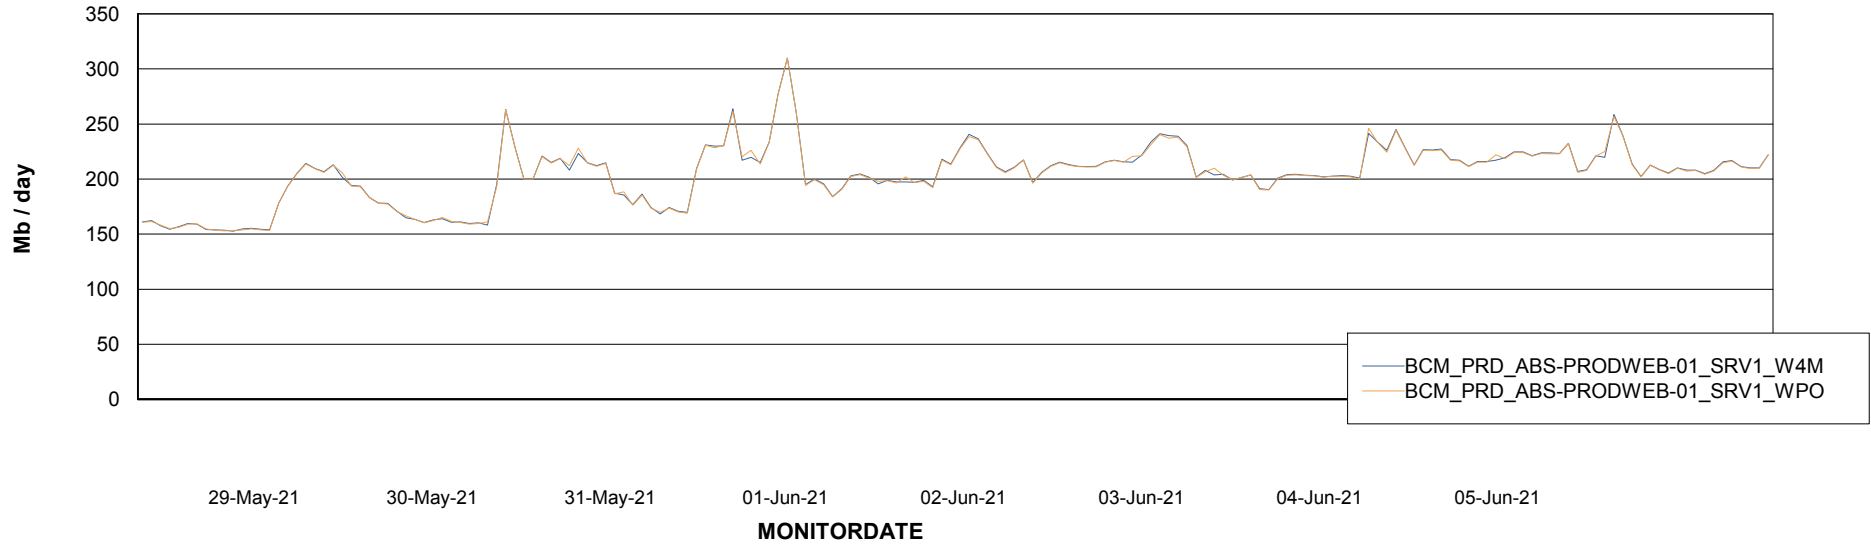

ABSSolute Application ReportServer Services

Avg memory used per ReportServer Service

Weekly SLA Customer Report

Customer BCM_Production
Database ID 81

ABSSolute Web Component Services

Avg memory used per ABS Web component