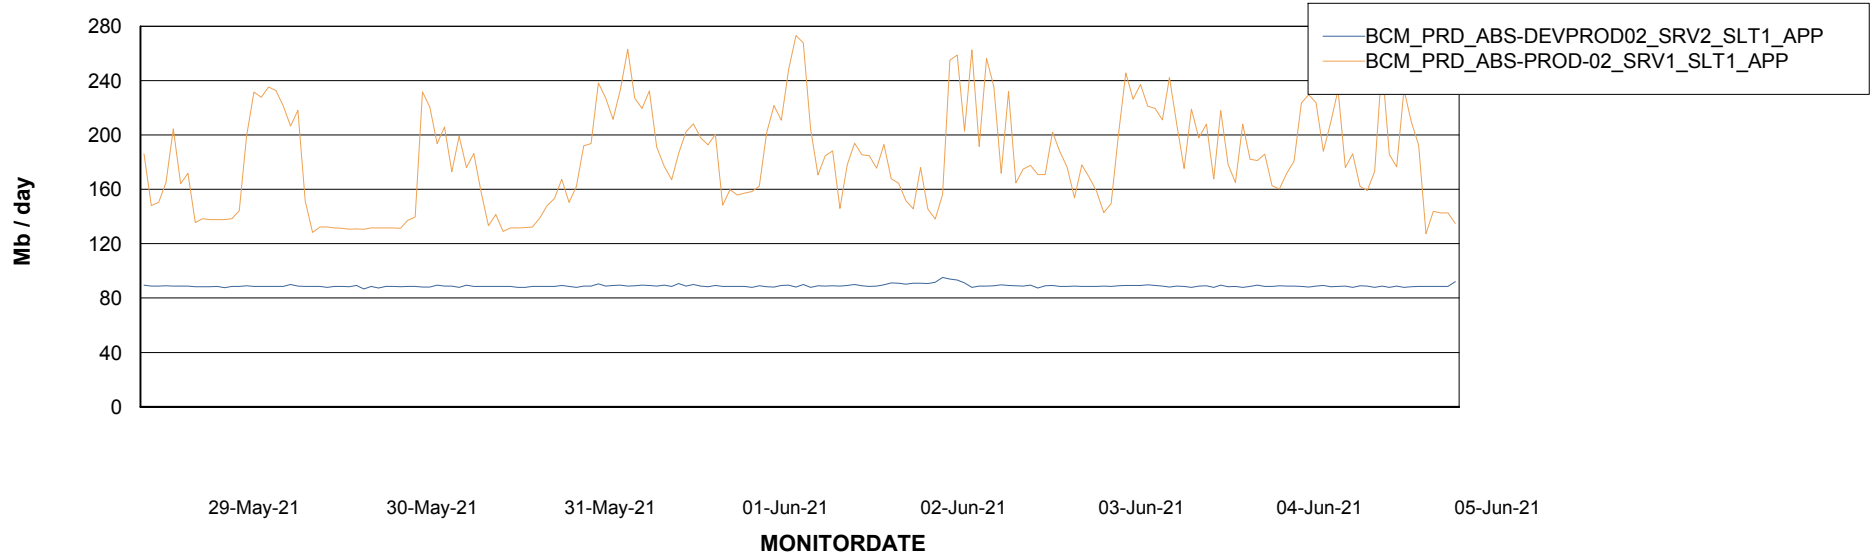

Database growth over last month

Database Tablespace BCMDB_ABS1 Production Database

Date	Tablespace Name	Filesize (Gb)	Usedsize (Gb)	Percentage free
05-Jun-21	ABSDATA	6	4	22
	INDX	10	8	16
04-Jun-21	ABSDATA	6	4	22
	INDX	10	8	16
03-Jun-21	ABSDATA	6	4	22
	INDX	10	8	16
02-Jun-21	ABSDATA	6	4	22
	INDX	10	8	16
01-Jun-21	ABSDATA	6	4	22
	INDX	10	8	16
31-May-21	ABSDATA	6	4	22
	INDX	10	8	16
30-May-21	ABSDATA	6	4	22
	INDX	10	8	16

Weekly SLA Customer Report

Customer BCM_Production
Database ID 81

ABSSolute Application Server Services

Avg memory used per ABS Server Service

Avg users per day per ABS server

Weekly SLA Customer Report

Customer BCM_Production
Database ID 81