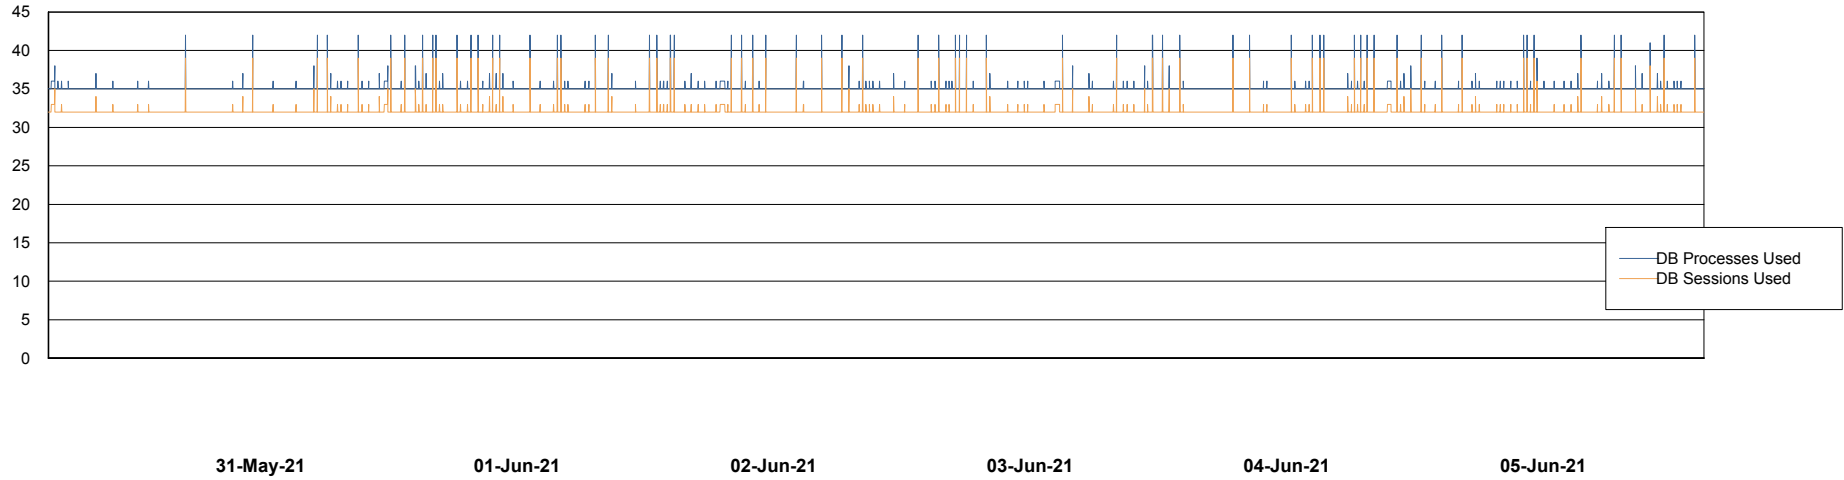

Database Performance BCMDB_ABS1SB Standby Database