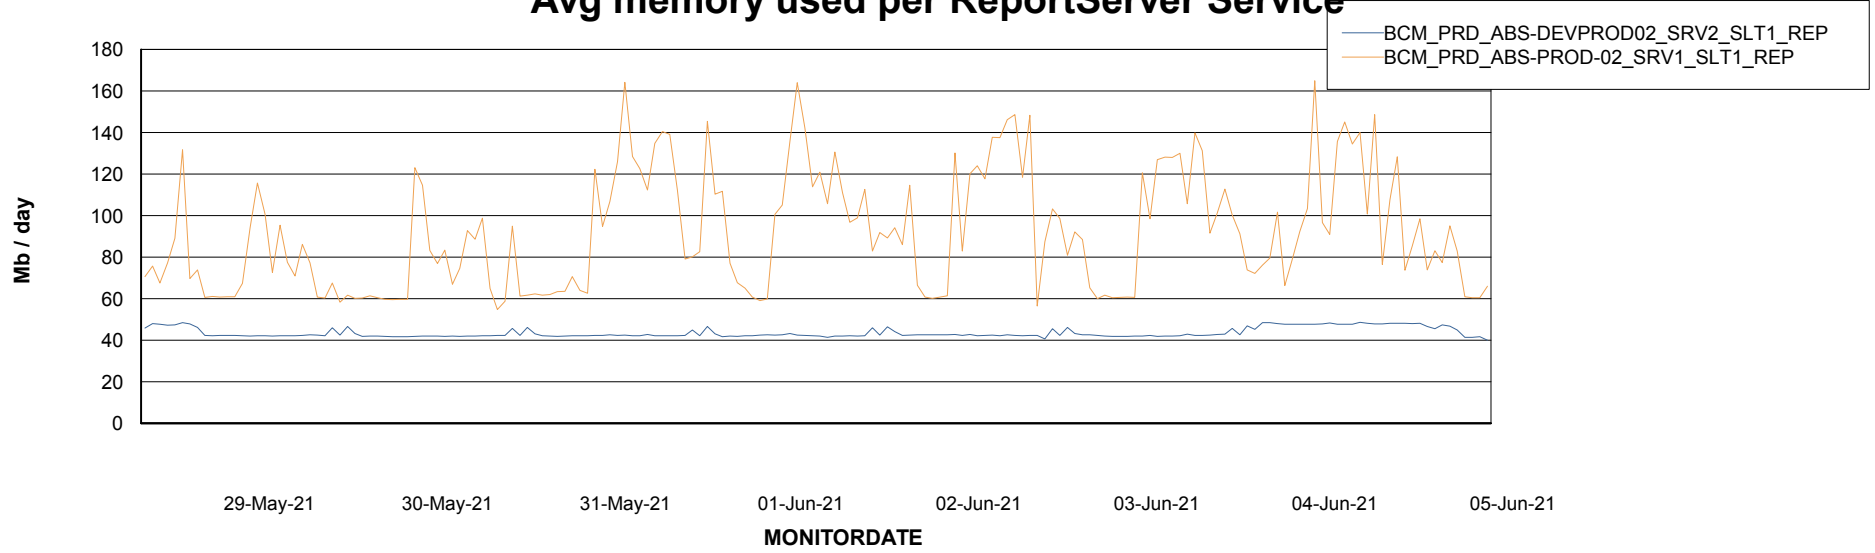

ABSSolute Application ReportServer Services

Avg memory used per ReportServer Service