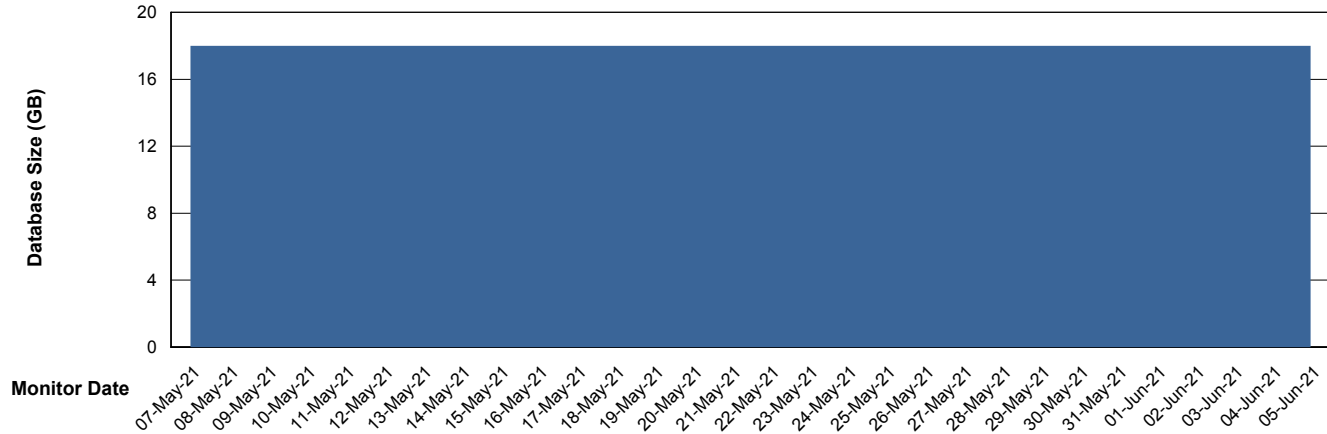

Weekly SLA Customer Report

Customer BCM_Production
Database ID 81

Database Performance BCMDB_ABS1SB Standby Database

Weekly SLA Customer Report

Customer BCM_Production
 Database ID 81

DATABASE SIZE BCMDB_ABS1 Production Database

Database growth over last month

Database Tablespace BCMDB_ABS1 Production Database

Date	Tablespace Name	Filesize (Gb)	Usedsize (Gb)	Percentage free
05-Jun-21	ABSDATA	6	4	22
	INDX	10	8	16
04-Jun-21	ABSDATA	6	4	22
	INDX	10	8	16
03-Jun-21	ABSDATA	6	4	22
	INDX	10	8	16
02-Jun-21	ABSDATA	6	4	22
	INDX	10	8	16
01-Jun-21	ABSDATA	6	4	22
	INDX	10	8	16
31-May-21	ABSDATA	6	4	22
	INDX	10	8	16
30-May-21	ABSDATA	6	4	22
	INDX	10	8	16