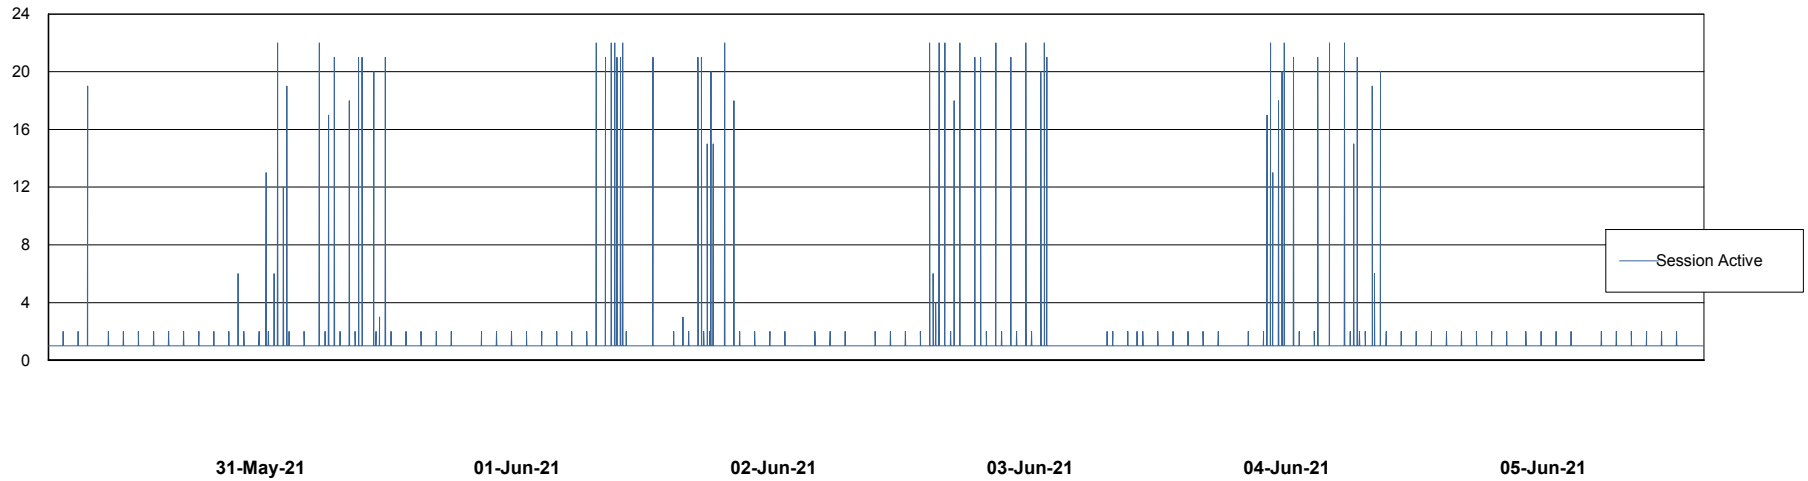

Weekly SLA Customer Report

Customer AUJ_Production
Database ID 41

Database Performance AUJ_DB4_Primary

Weekly SLA Customer Report

Customer AUJ_Production
Database ID 41

Database Performance AUJ_DB5_Standby

Weekly SLA Customer Report

Customer AUJ_Production
Database ID 41

Database Performance AUJ_DB6_Standby2

Weekly SLA Customer Report

Customer AUJ_Production
Database ID 41

Database Performance AUJDB_BI

Weekly SLA Customer Report