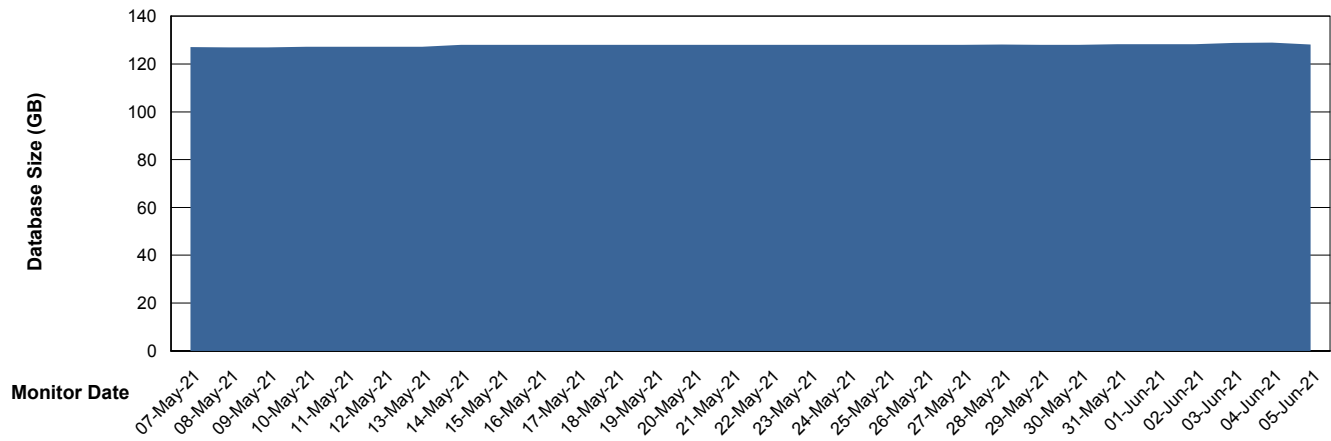

Customer AUJ_Production
Database ID 41

Database Performance AUJDB_BI_TS1

Weekly SLA Customer Report

Customer AUJ_Production
Database ID 41

DATABASE SIZE AUJ_DB4_Primary

Database growth over last month

DATABASE SIZE AUJDB_BI

Database growth over last month

Weekly SLA Customer Report

Customer AUJ_Production
Database ID 41

DATABASE SIZE AUJDB_BI_TS1

Database growth over last month

Weekly SLA Customer Report

Customer AUJ_Production
Database ID 41