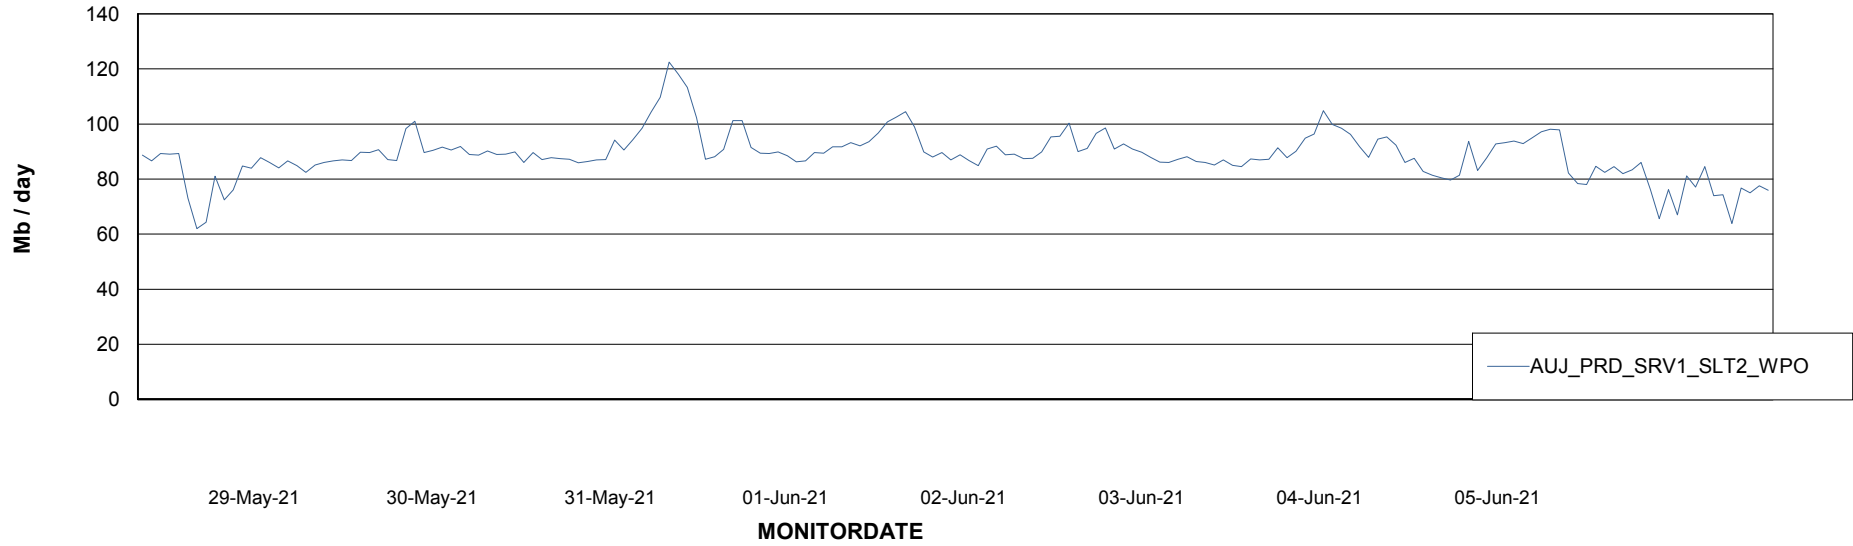

ABSSolute Web Component Services

Avg memory used per ABS Web component