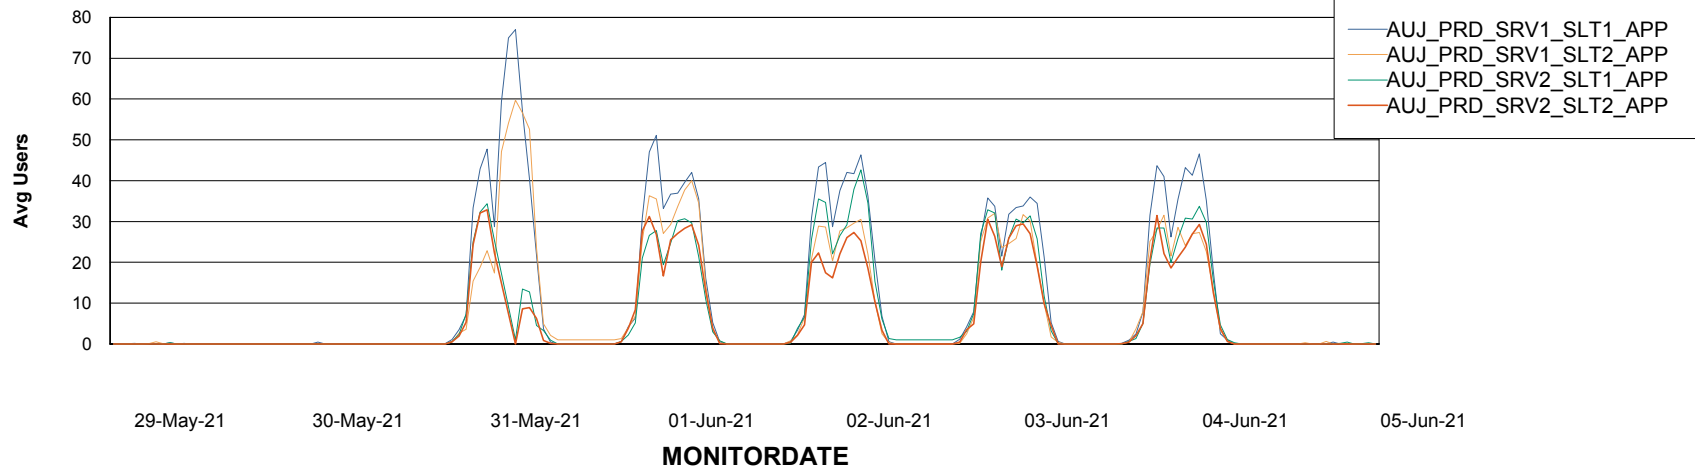

Avg users per day per ABS server