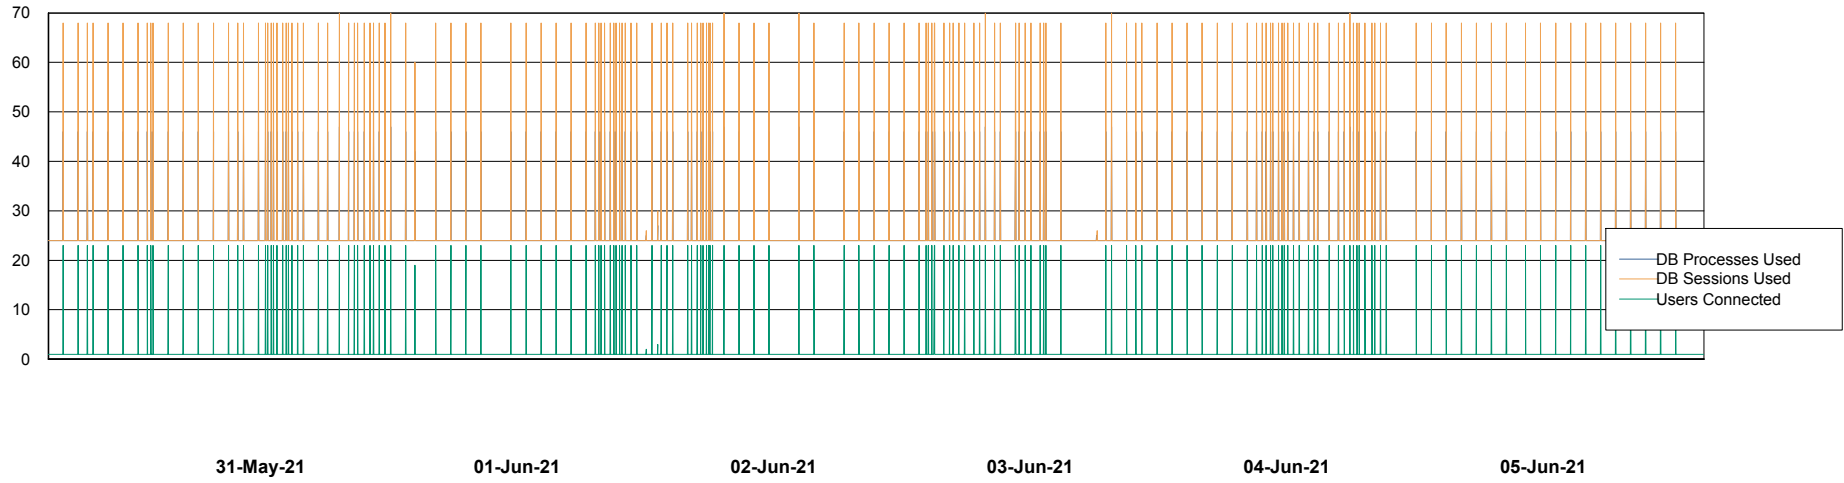

Weekly SLA Customer Report

Customer AUJ_Production
Database ID 41

Database Performance AUJ_DB4_Primary

Weekly SLA Customer Report

Customer AUJ_Production
Database ID 41

Database Performance AUJ_DB5_Standby

Weekly SLA Customer Report

Customer AUJ_Production
Database ID 41

Database Performance AUJ_DB6_Standby2

Weekly SLA Customer Report

Customer AUJ_Production
Database ID 41

Database Performance AUJDB_BI

Weekly SLA Customer Report