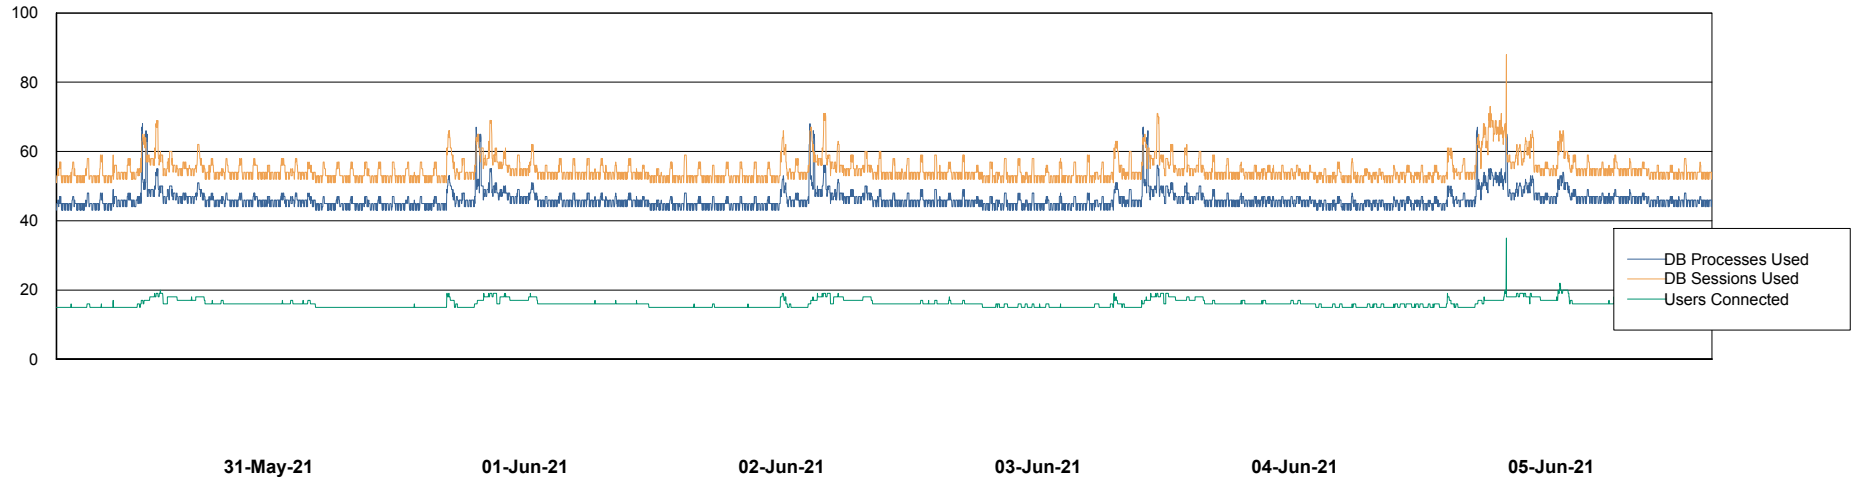

Weekly SLA Customer Report

Customer AUJ_Production
Database ID 41

Database Performance AUJ_DB6_Standby2

Weekly SLA Customer Report

Customer AUJ_Production
Database ID 41

Database Performance AUJDB_BI

Weekly SLA Customer Report