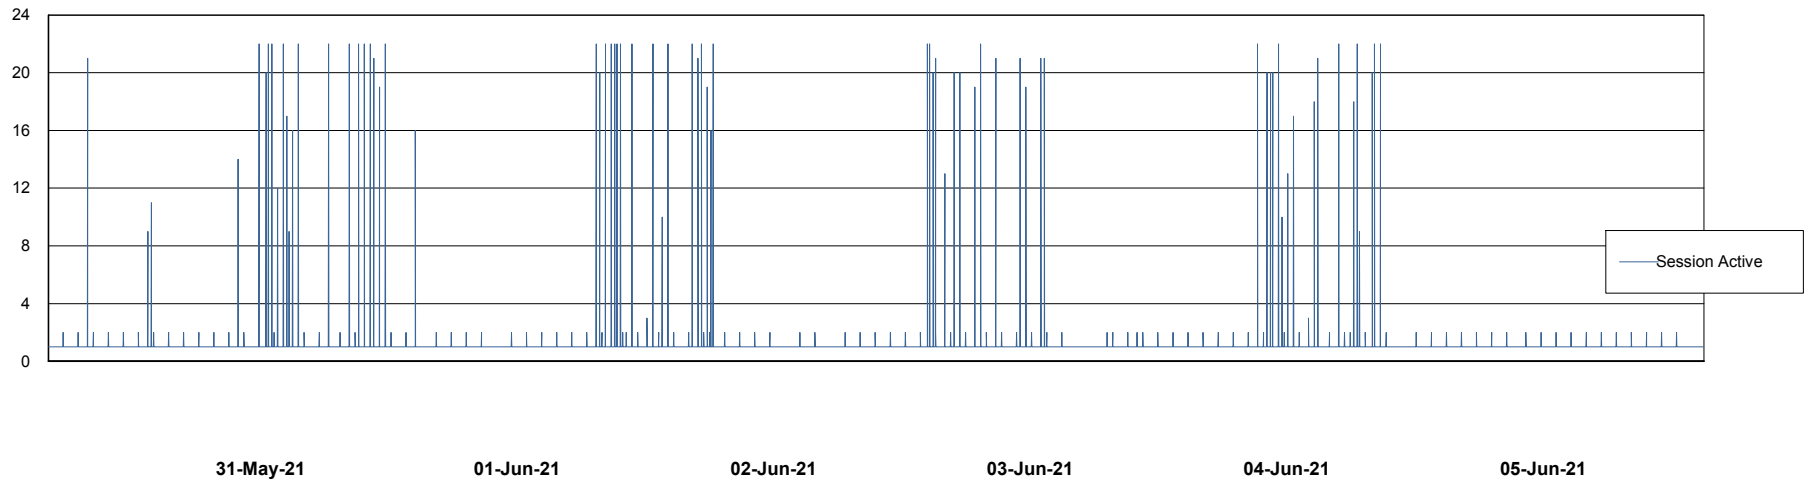

Weekly SLA Customer Report

Customer AUJ_Production
Database ID 41

Database Performance AUJ_DB4_Primary

Weekly SLA Customer Report

Customer AUJ_Production
Database ID 41

Database Performance AUJ_DB5_Standby

Weekly SLA Customer Report

Customer AUJ_Production
Database ID 41

Database Performance AUJ_DB6_Standby2

Weekly SLA Customer Report

Customer AUJ_Production
Database ID 41

Database Performance AUJDB_BI

Weekly SLA Customer Report