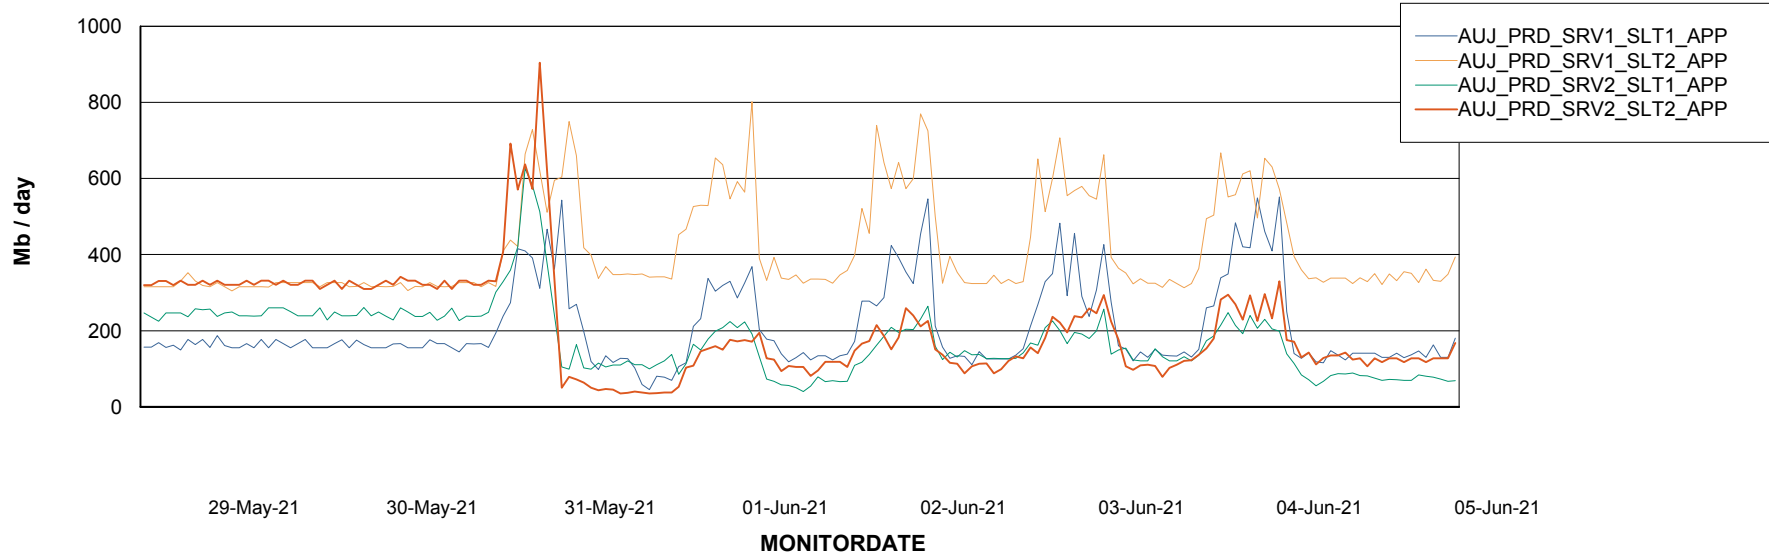

ABSSolute Application Server Services

Avg memory used per ABS Server Service