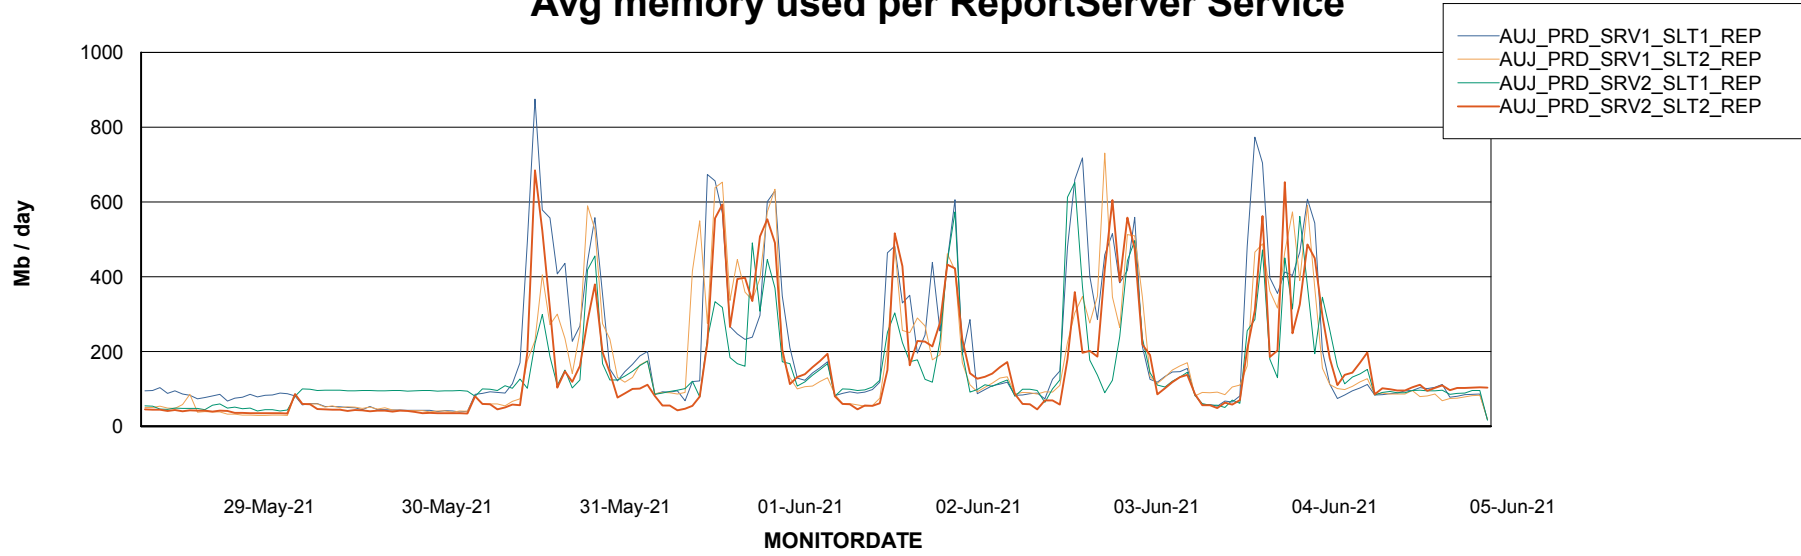

Avg memory used per ABS Server Service

Avg users per day per ABS server

Weekly SLA Customer Report

Customer AUJ_Production
Database ID 41

ABSSolute Application ReportServer Services

Avg memory used per ReportServer Service