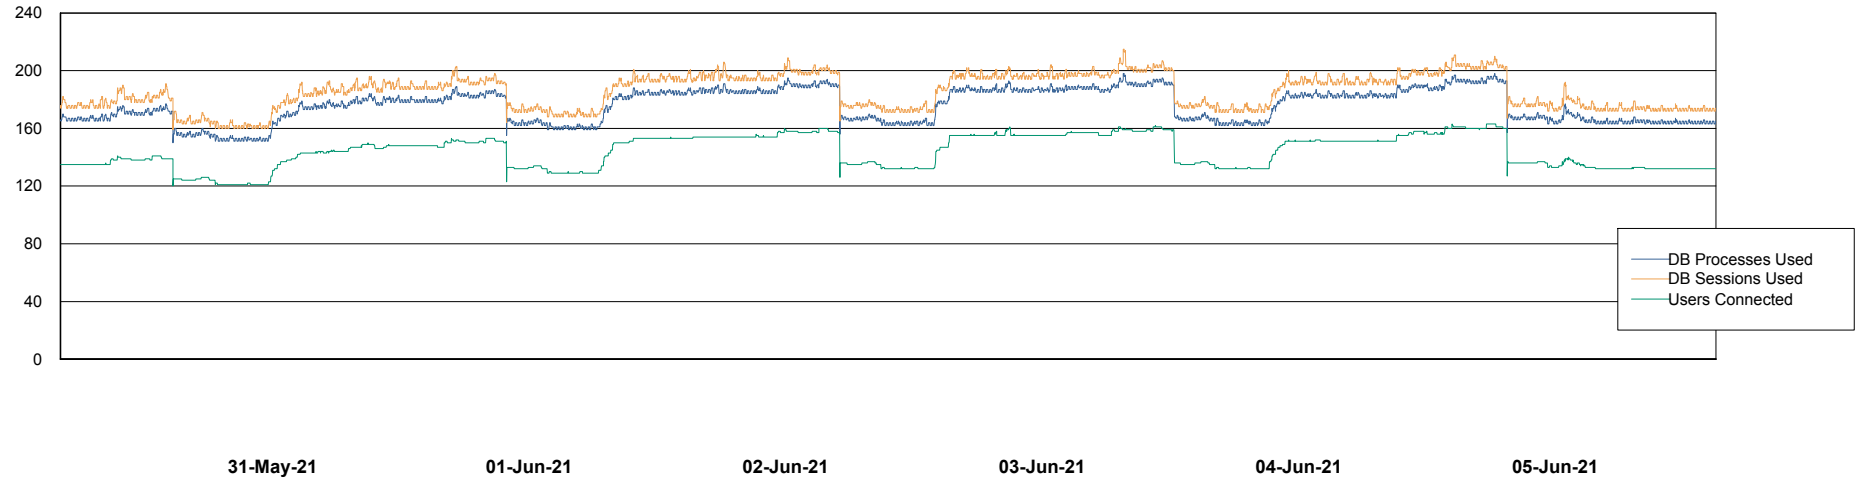

Weekly SLA Customer Report

Customer AUJ_Production
Database ID 41

Harddisk Usage AUJ_PRD_ORACLE_BI1

	Free disk space on / (%)	Total disk space on / (Gb)	Used disk space on / (Gb)
05-Jun-21	22	526	391
04-Jun-21	22	526	388
03-Jun-21	22	526	388
02-Jun-21	22	526	388
01-Jun-21	22	526	388
31-May-21	22	526	387
30-May-21	22	526	390

Weekly SLA Customer Report

Customer AUJ_Production
Database ID 41

Database Performance AUJ_DB4_Primary

Weekly SLA Customer Report

Customer AUJ_Production
Database ID 41

Database Performance AUJ_DB5_Standby