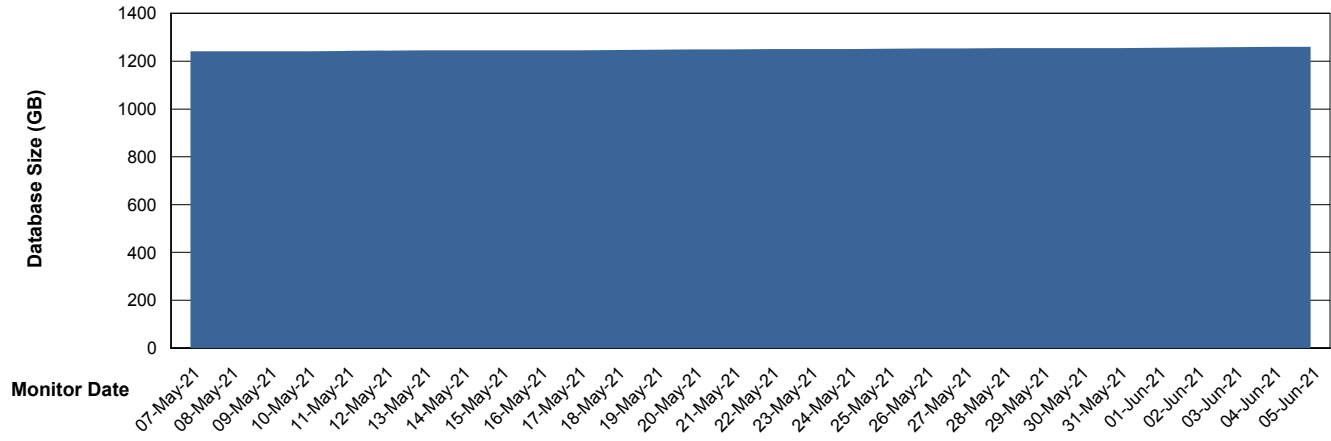

Weekly SLA Customer Report

Customer AUJ_Production
Database ID 41

Database Performance AUJ_DB6_Standby2

Weekly SLA Customer Report

Customer AUJ_Production
Database ID 41

Database Performance AUJDB_BI

Weekly SLA Customer Report

Customer AUJ_Production
Database ID 41

Database Performance AUJDB_BI_TS1

Weekly SLA Customer Report

Customer AUJ_Production
Database ID 41

DATABASE SIZE AUJ_DB4_Primary

Database growth over last month

DATABASE SIZE AUJDB_BI

Database growth over last month

Weekly SLA Customer Report

Customer AUJ_Production
Database ID 41

DATABASE SIZE AUJDB_BI_TS1

Database growth over last month

Weekly SLA Customer Report

Customer AUJ_Production
Database ID 41