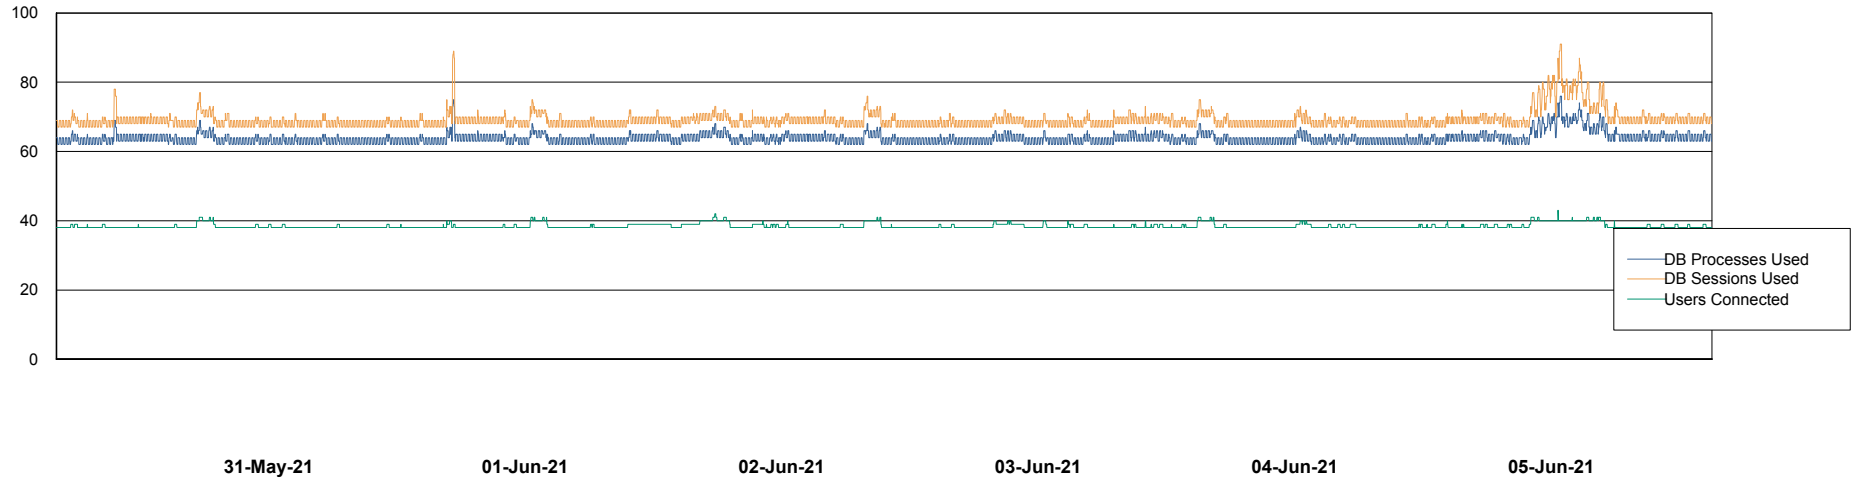

Database Performance AUJDB_BI_TS1