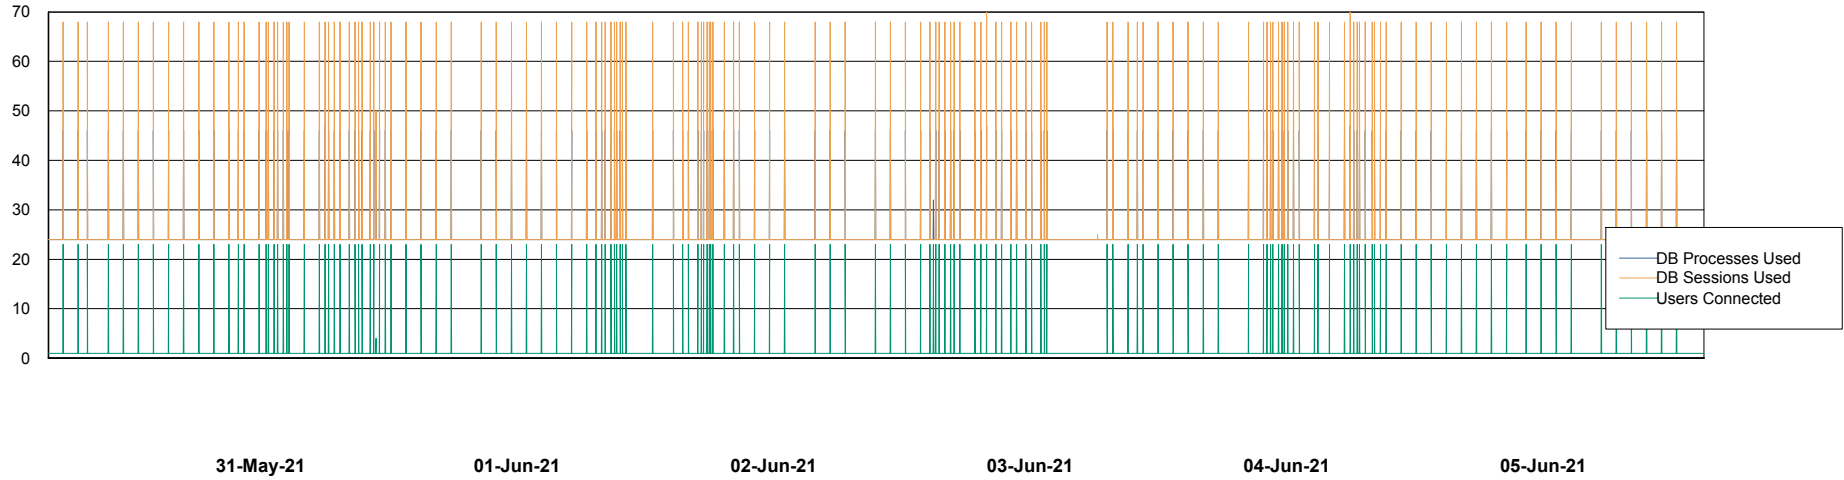

Weekly SLA Customer Report

Customer AUJ_Production
Database ID 41

Database Performance AUJ_DB4_Primary

Weekly SLA Customer Report

Customer AUJ_Production
Database ID 41

Database Performance AUJ_DB5_Standby

Weekly SLA Customer Report

Customer AUJ_Production
Database ID 41

Database Performance AUJ_DB6_Standby2

Weekly SLA Customer Report

Customer AUJ_Production
Database ID 41

Database Performance AUJDB_BI

Weekly SLA Customer Report