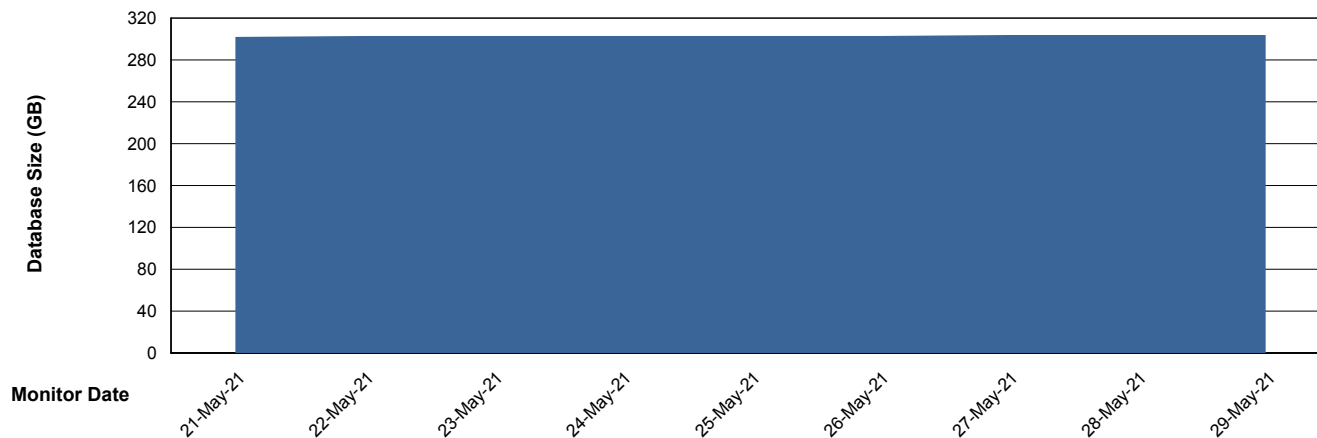

DATABASE SIZE VOSDB_Production

Database growth over last month