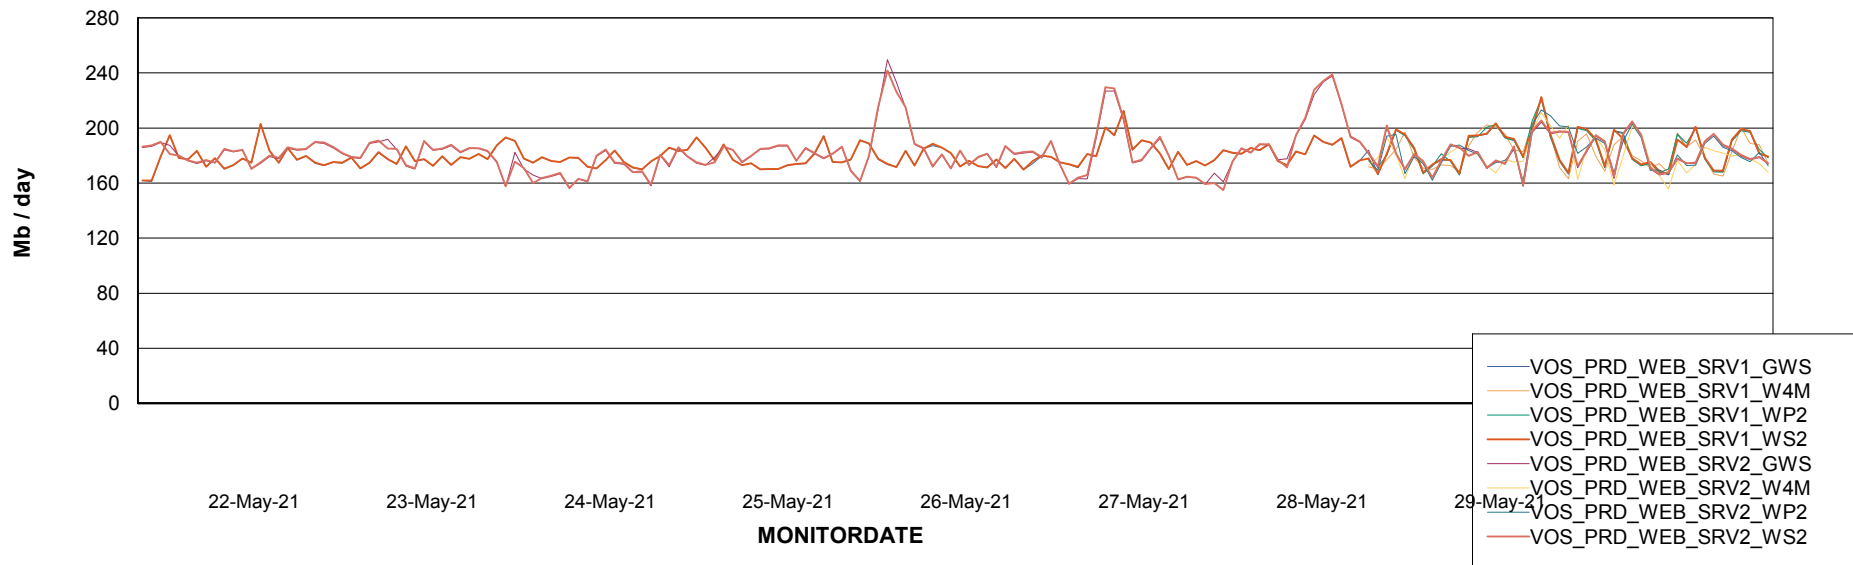

ABSSolute Application ReportServer Services

Avg memory used per ReportServer Service

Weekly SLA Customer Report

Customer VOS_Production
Database ID 68

ABSSolute Web Component Services

Avg memory used per ABS Web component