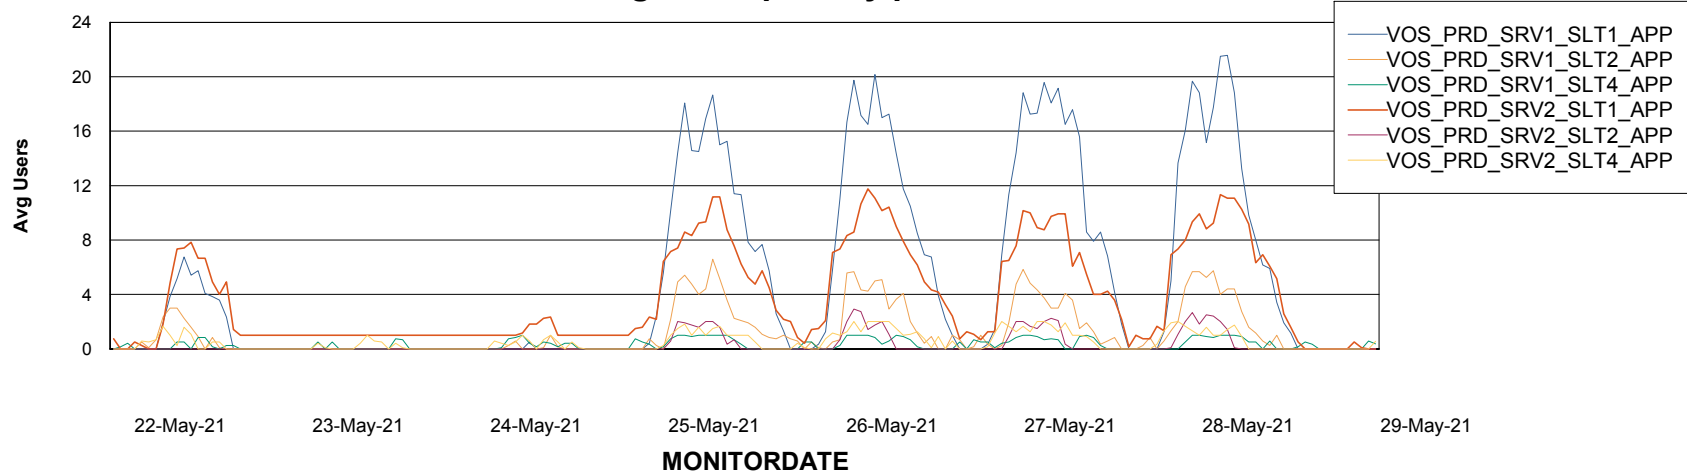

Weekly SLA Customer Report

Customer VOS_Production
Database ID 68

ABSolute Application Server Services

Avg memory used per ABS Server Service

Avg users per day per ABS server

Weekly SLA Customer Report

Customer VOS_Production
Database ID 68