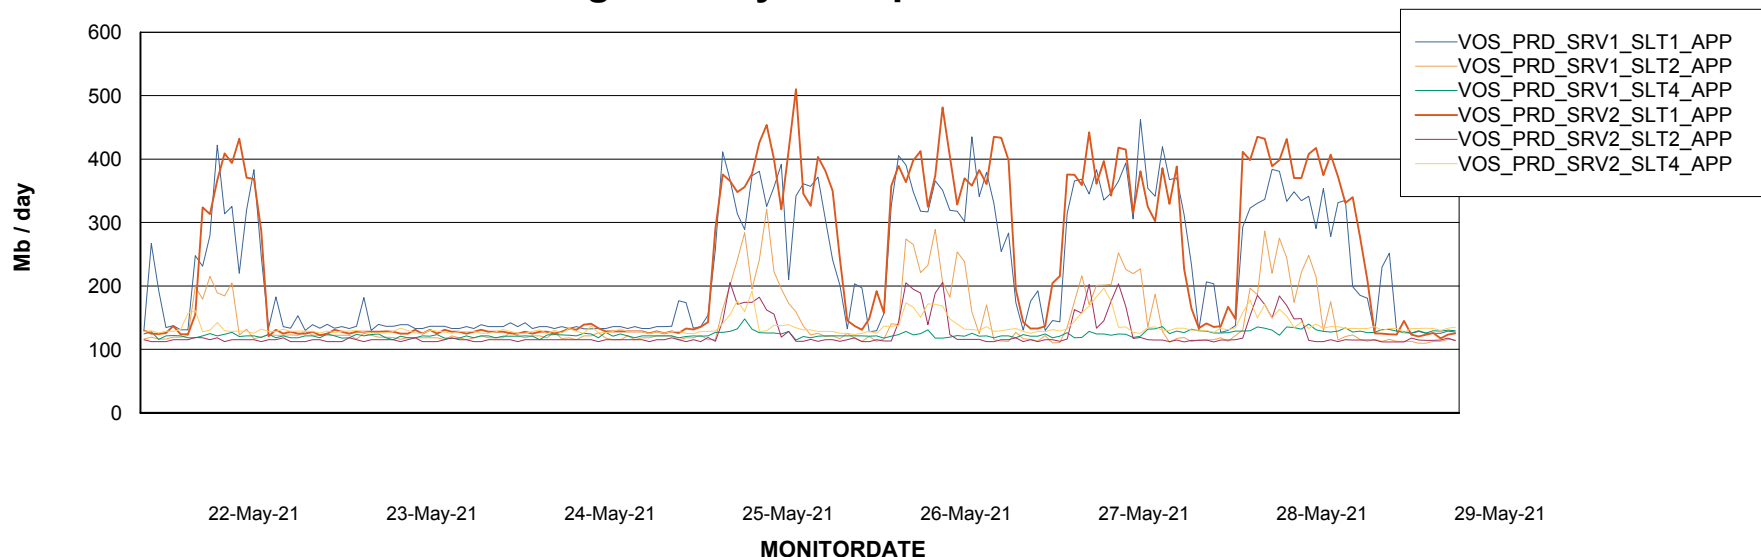

Weekly SLA Customer Report

Customer VOS_Production
 Database ID 68

Database Tablespace VOSDB_Production

Date	Tablespace Name	Filesize (Gb)	Usedsize (Gb)	Percentage free
29-May-21	ABSDATA	102	85	16
	INDX	224	187	16
28-May-21	ABSDATA	102	85	16
	INDX	224	187	16
27-May-21	ABSDATA	102	85	16
	INDX	224	187	16
26-May-21	ABSDATA	102	85	17
	INDX	224	187	17
25-May-21	ABSDATA	102	85	17
	INDX	224	187	17
24-May-21	ABSDATA	102	85	17
	INDX	224	187	17
23-May-21	ABSDATA	102	85	17
	INDX	224	187	17

Weekly SLA Customer Report

Customer VOS_Production
Database ID 68

ABSolute Application Server Services

Avg memory used per ABS Server Service

Avg users per day per ABS server

Weekly SLA Customer Report

Customer VOS_Production
Database ID 68