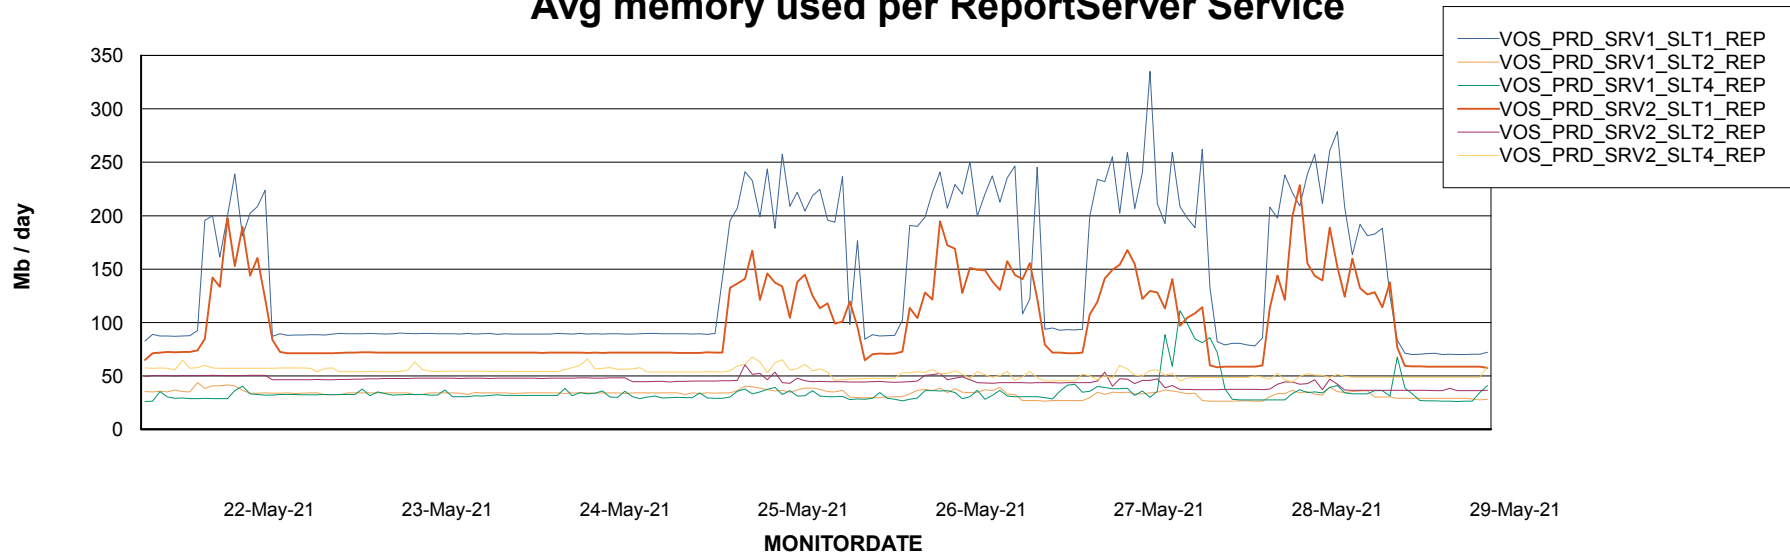

ABSSolute Application ReportServer Services

Avg memory used per ReportServer Service