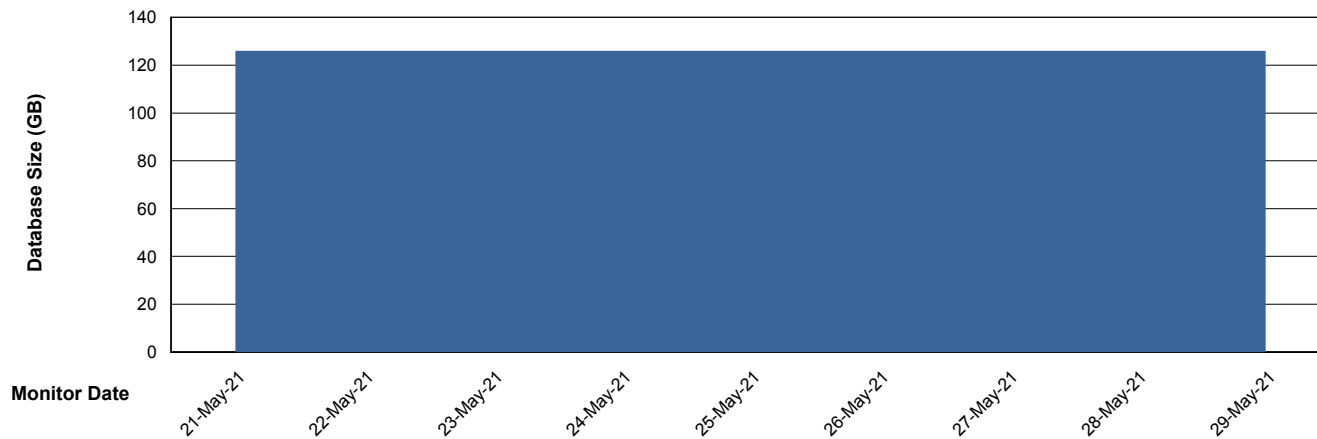

Harddisk Usage VOS_PRD_ABSWEB2

	Free disk space on / (%)	Total disk space on / (Gb)	Used disk space on / (Gb)	Free disk space on /boot (%)	Total disk space on /boot (Gb)	Used disk space on /boot (Gb)
29-May-21	65	50	17	76	1	0
28-May-21	65	50	17	76	1	0
27-May-21	66	50	17	76	1	0

Weekly SLA Customer Report

Customer VOS_Production
Database ID 68

Database Performance VOSDB_Standby

Weekly SLA Customer Report

Customer VOS_Production
Database ID 68

DATABASE SIZE VOSDB_BI

Database growth over last month

DATABASE SIZE VOSDB_Production

Database growth over last month

Weekly SLA Customer Report

Customer VOS_Production
 Database ID 68

Database Tablespace VOSDB_BI

Date	Tablespace Name	Filesize (Gb)	Usedsize (Gb)	Percentage free
29-May-21	ABSDATA	100	49	51
	INDX	96	70	27
28-May-21	ABSDATA	100	49	51
	INDX	96	70	27
27-May-21	ABSDATA	100	49	51
	INDX	96	70	27
26-May-21	ABSDATA	61	49	19
	INDX	88	70	20
25-May-21	ABSDATA	61	49	19
	INDX	88	70	20
24-May-21	ABSDATA	61	49	19
	INDX	88	70	20
23-May-21	ABSDATA	61	49	19
	INDX	88	70	20