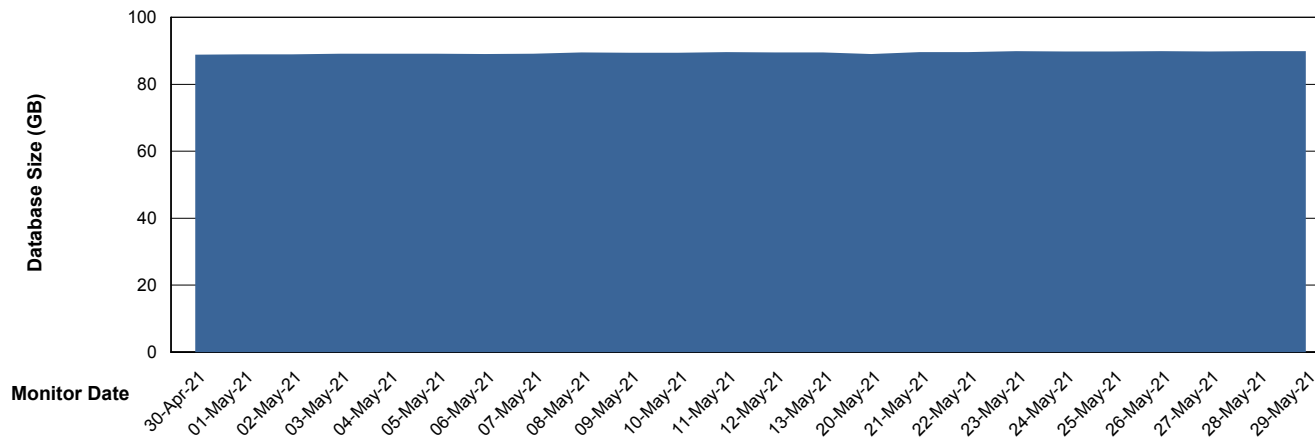

DATABASE SIZE VENDB_BI

Database growth over last month