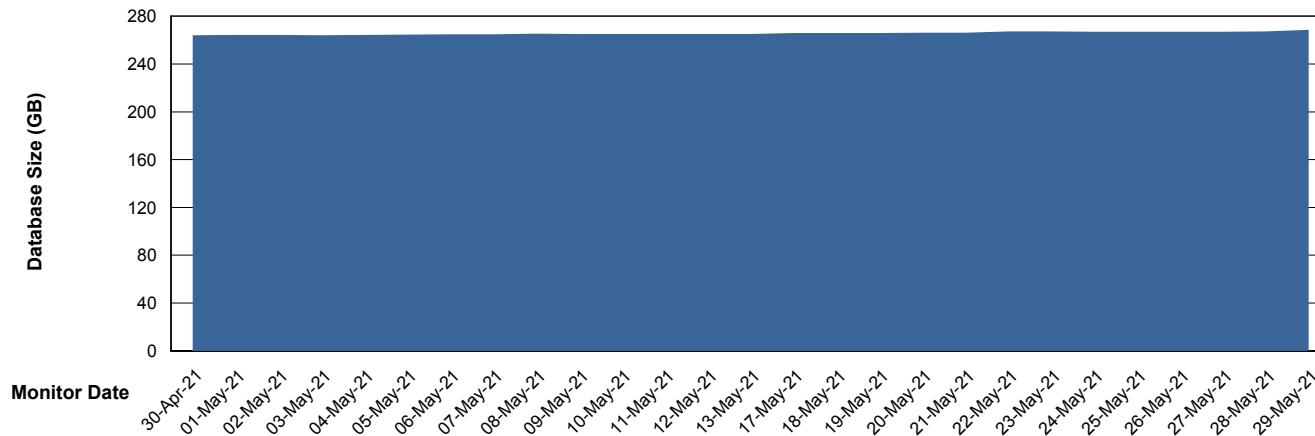

# Weekly SLA Customer Report

Customer VEN\_Production  
Database ID 35

DATABASE SIZE VENDB\_BI

### Database growth over last month

DATABASE SIZE VENDB\_Production

### Database growth over last month