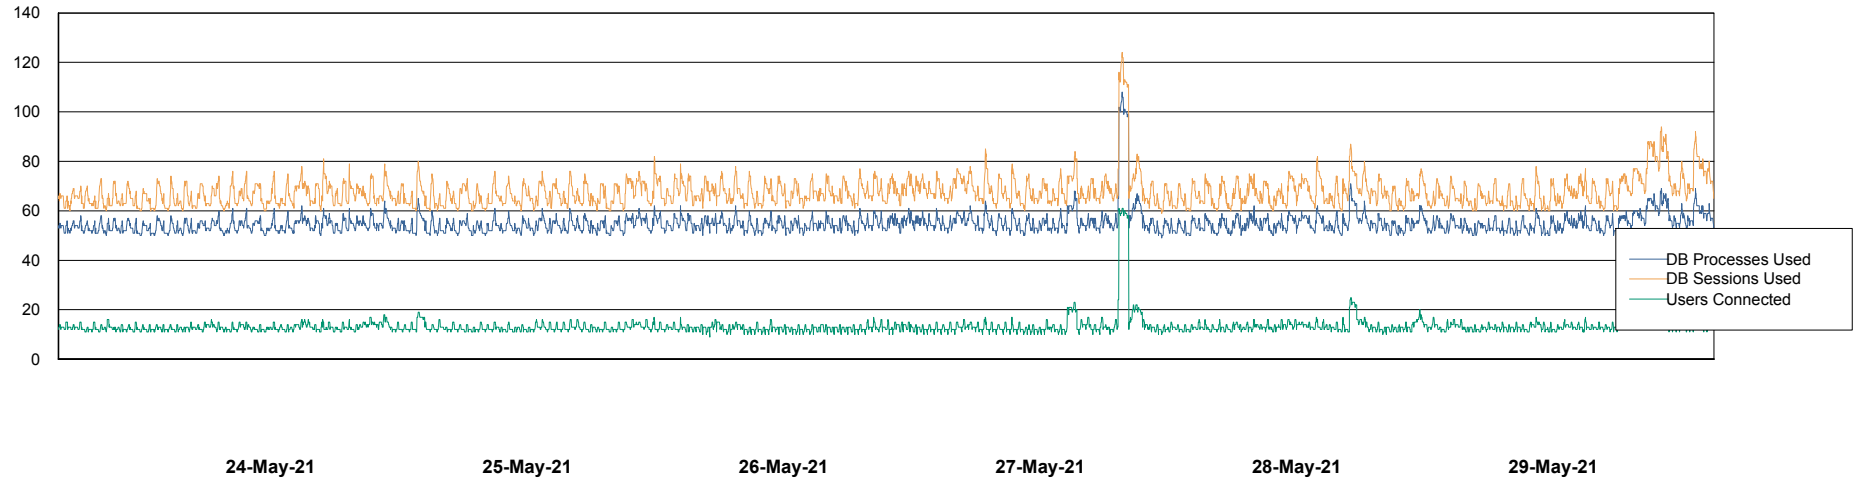

Database Performance VENDB_BI