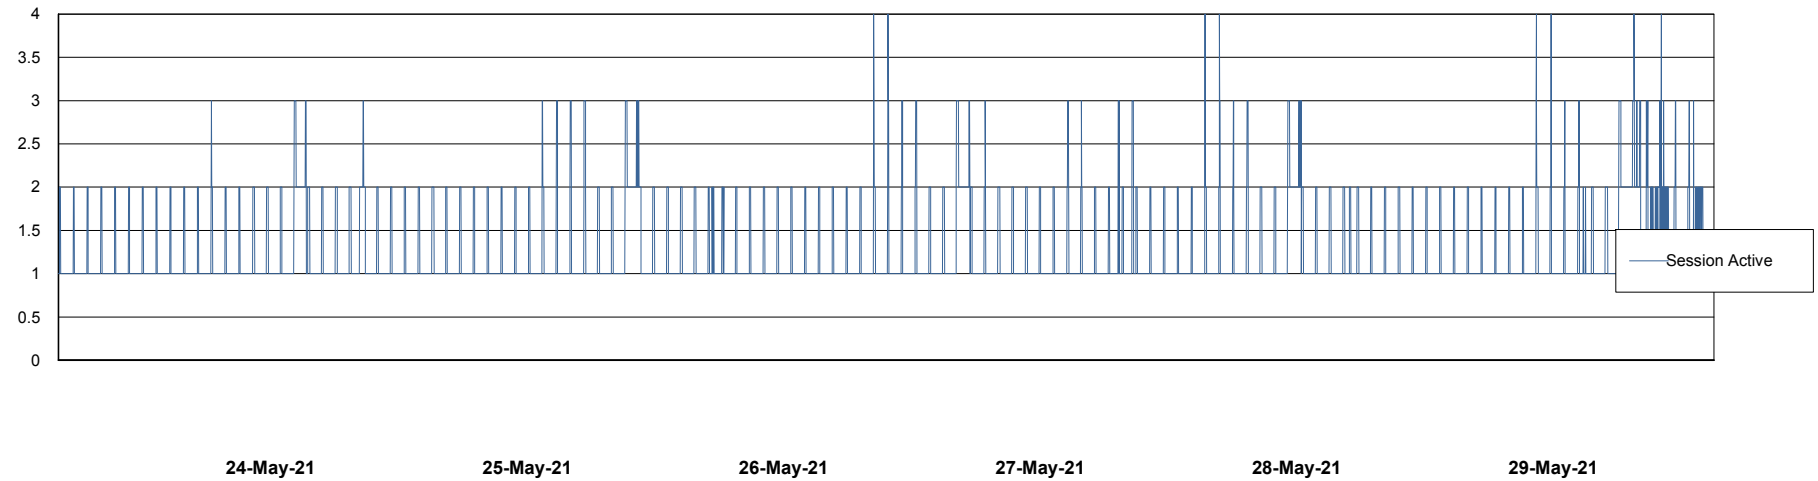

Database Performance VENDB_BI