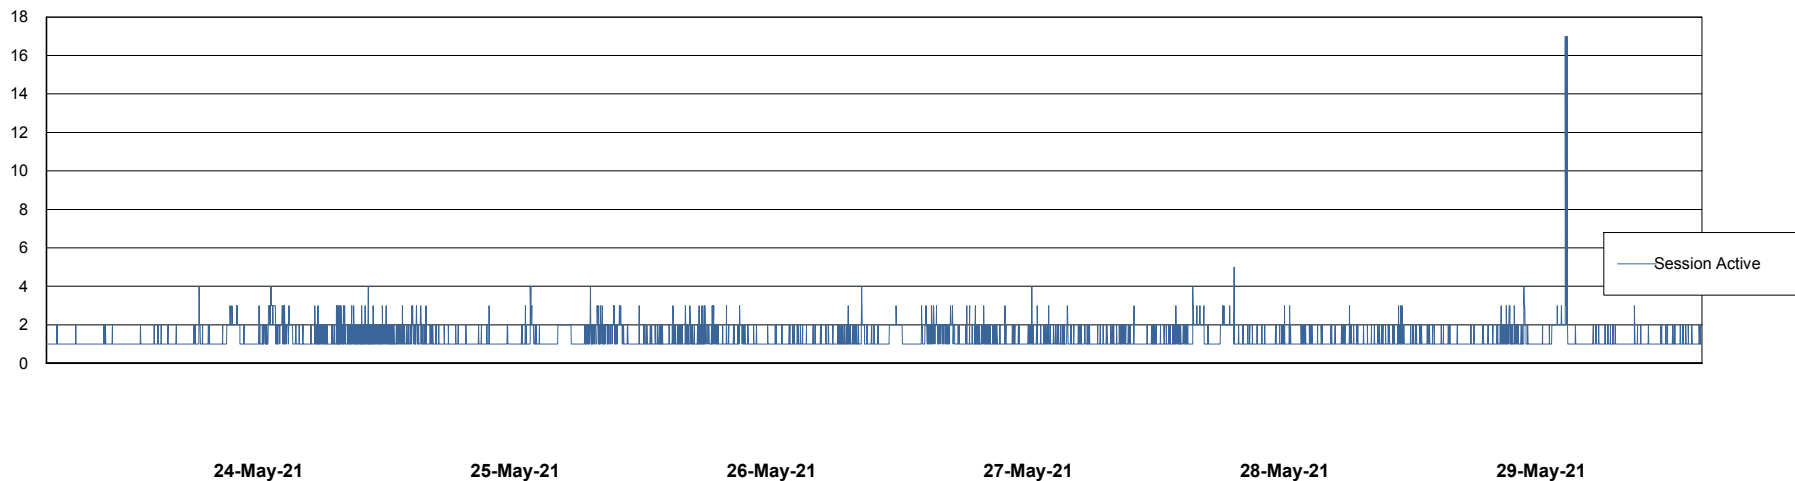

Database Performance STKDB_ABS1 Production Database