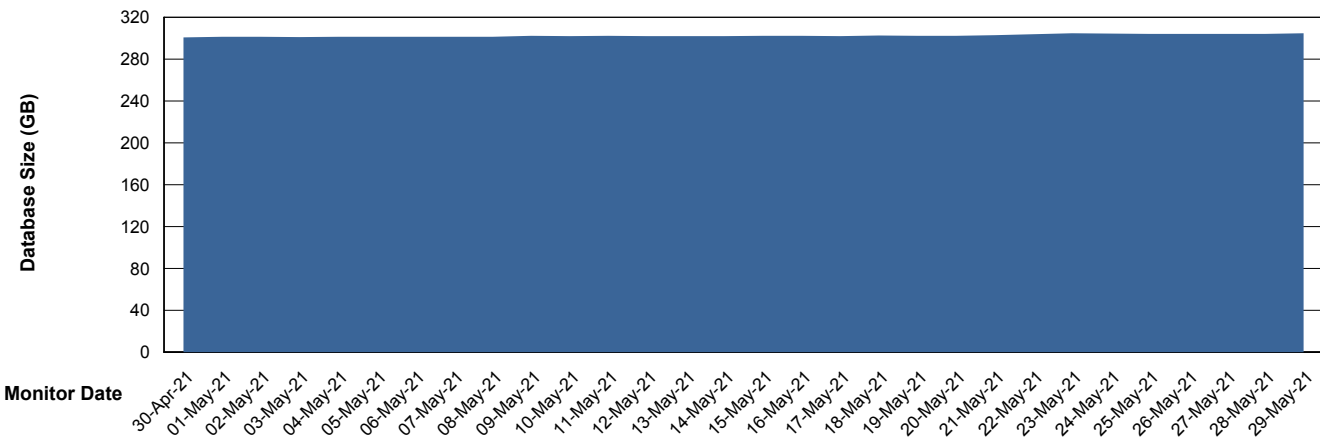

DATABASE SIZE STKDB_ABS1 Production Database

Database growth over last month

Database Tablespace STKDB_ABS1 Production Database

Date	Tablespace Name	Filesize (Gb)	Usedsize (Gb)	Percentage free
29-May-21	ABSDATA	177	124	30
	INDX	206	173	16
28-May-21	ABSDATA	177	124	30
	INDX	206	173	16
27-May-21	ABSDATA	177	124	30
	INDX	206	173	16
26-May-21	ABSDATA	177	124	30
	INDX	206	173	16
25-May-21	ABSDATA	177	124	30
	INDX	206	173	16
24-May-21	ABSDATA	177	124	30
	INDX	206	173	16
23-May-21	ABSDATA	177	124	30
	INDX	206	173	16