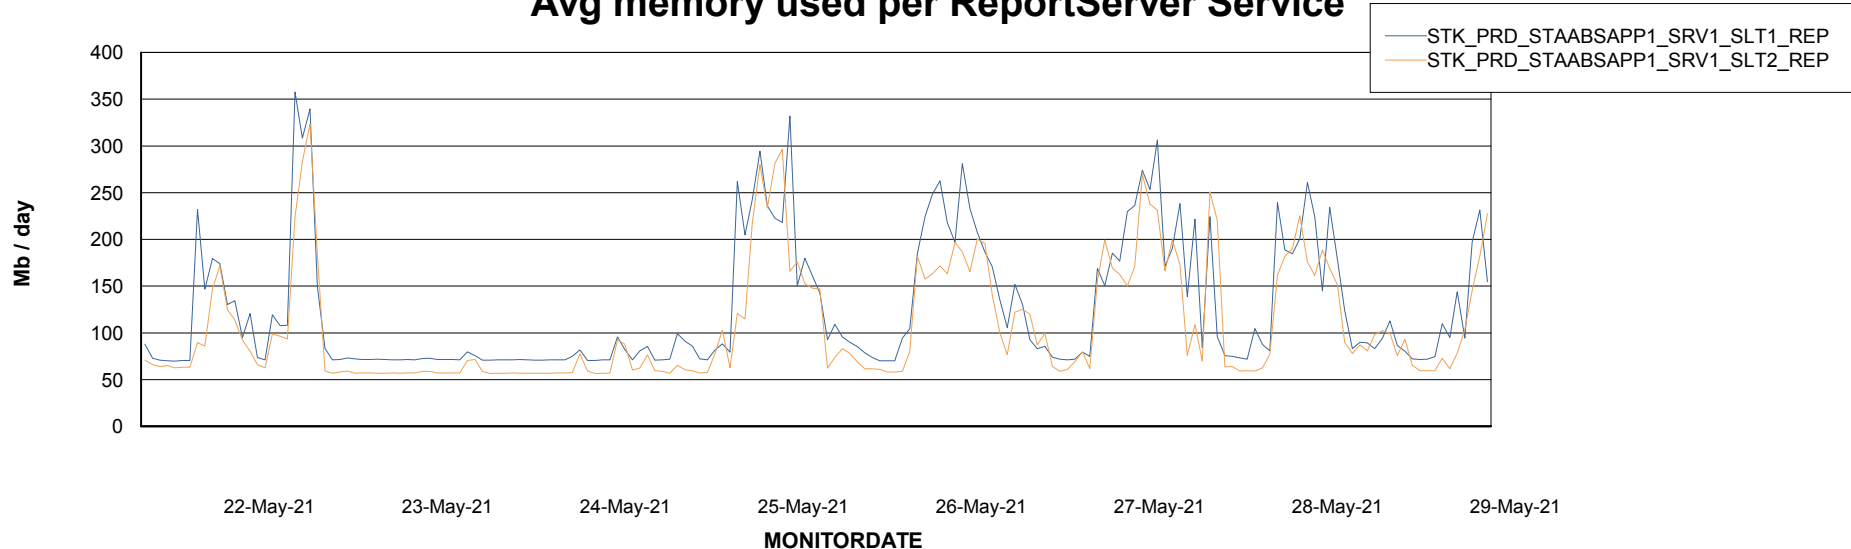

ABSSolute Application ReportServer Services

Avg memory used per ReportServer Service