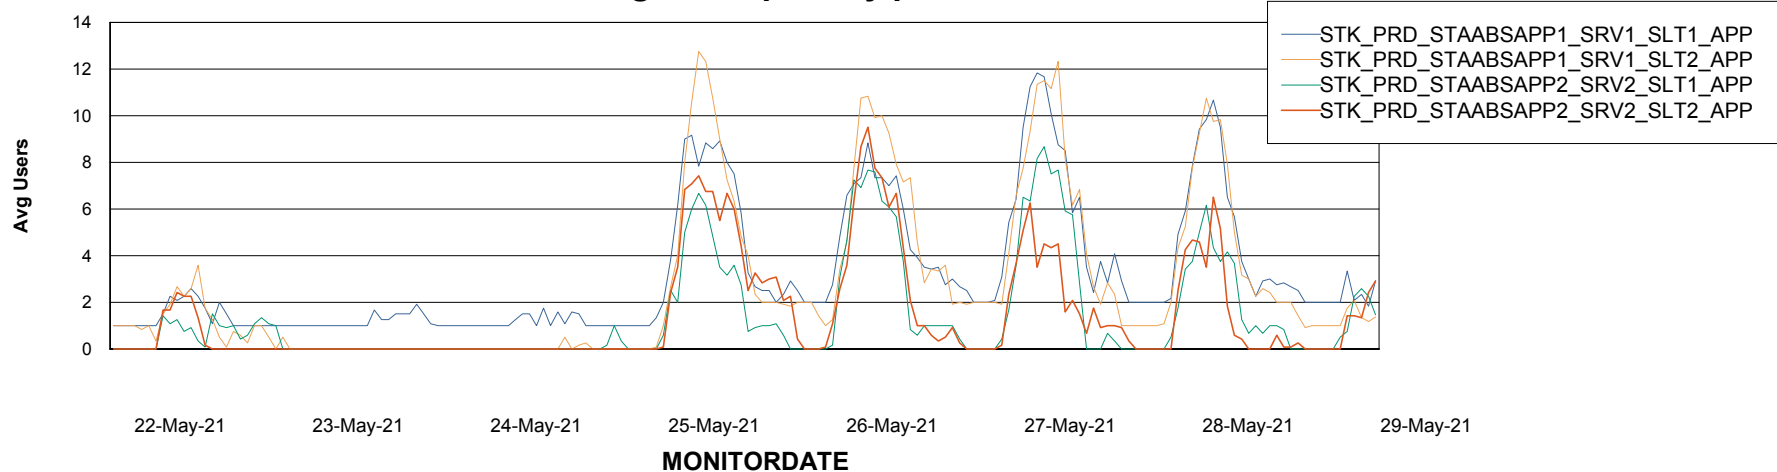

Avg users per day per ABS server