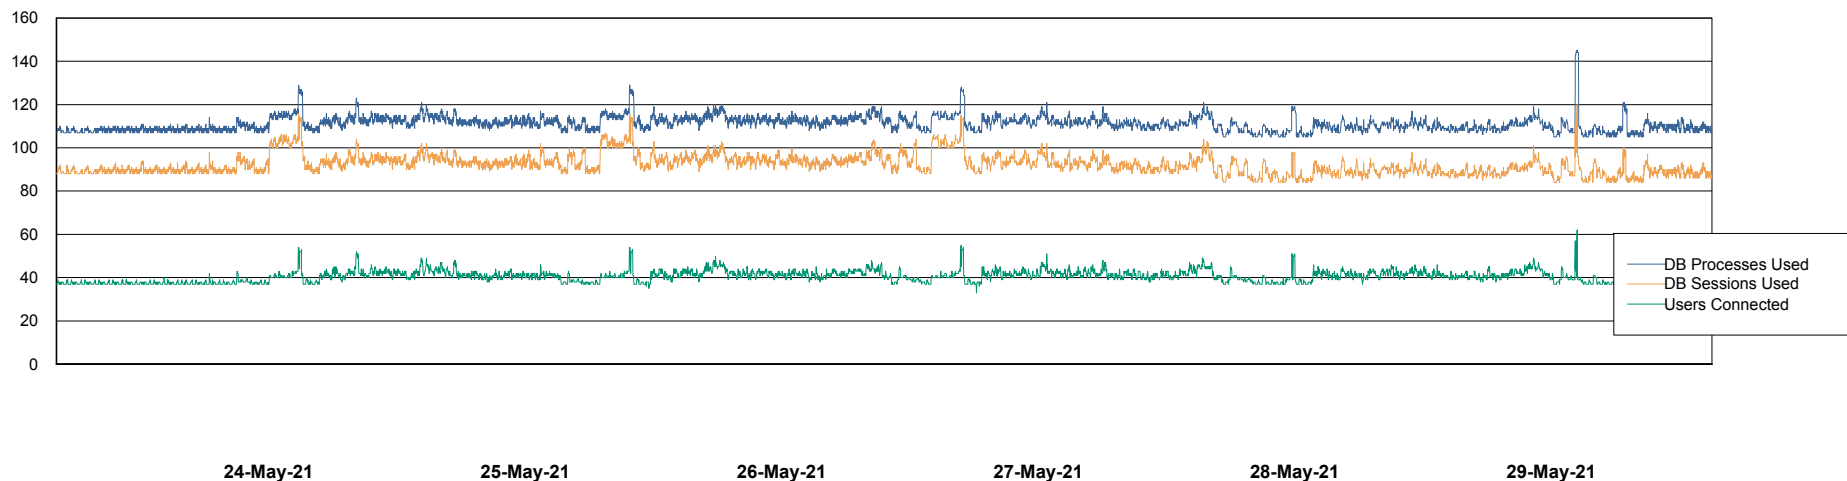

Database Performance STKDB_ABS1 Production Database