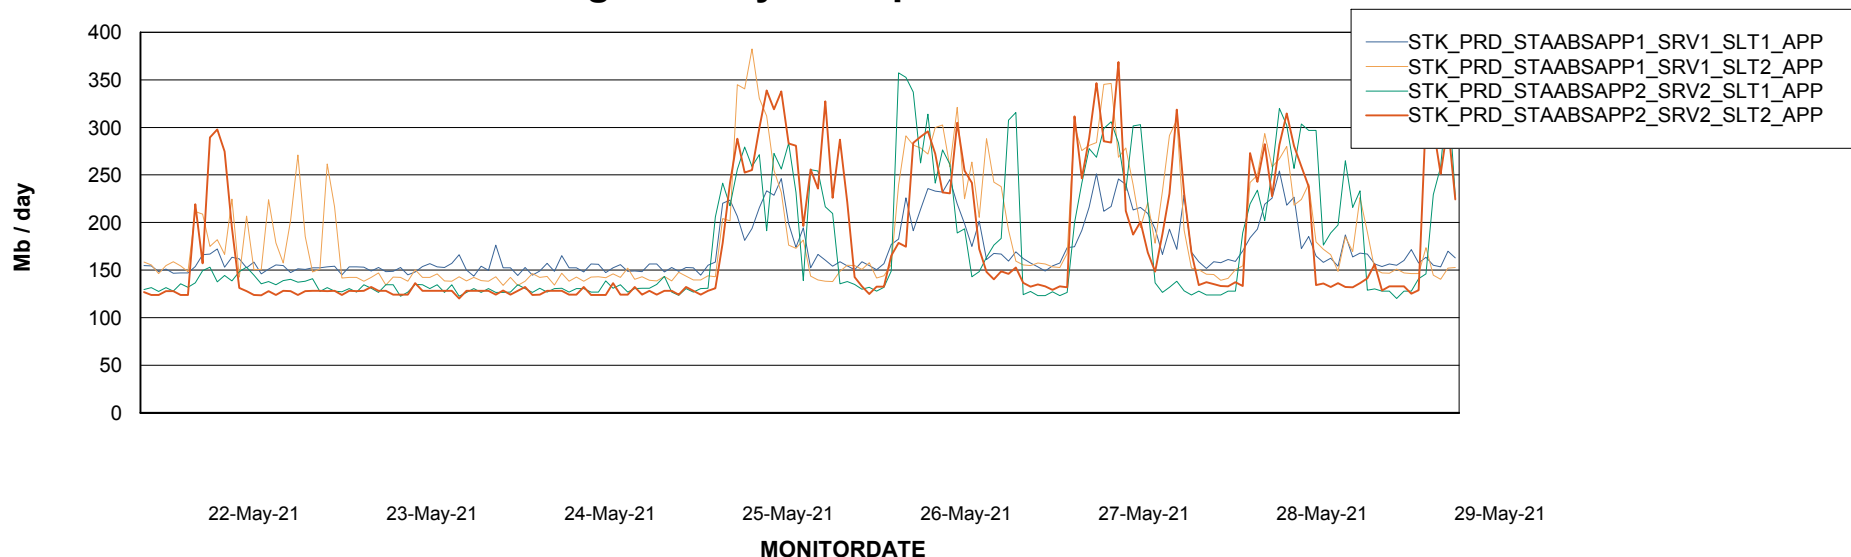

ABSolute Application Server Services

Avg memory used per ABS Server Service