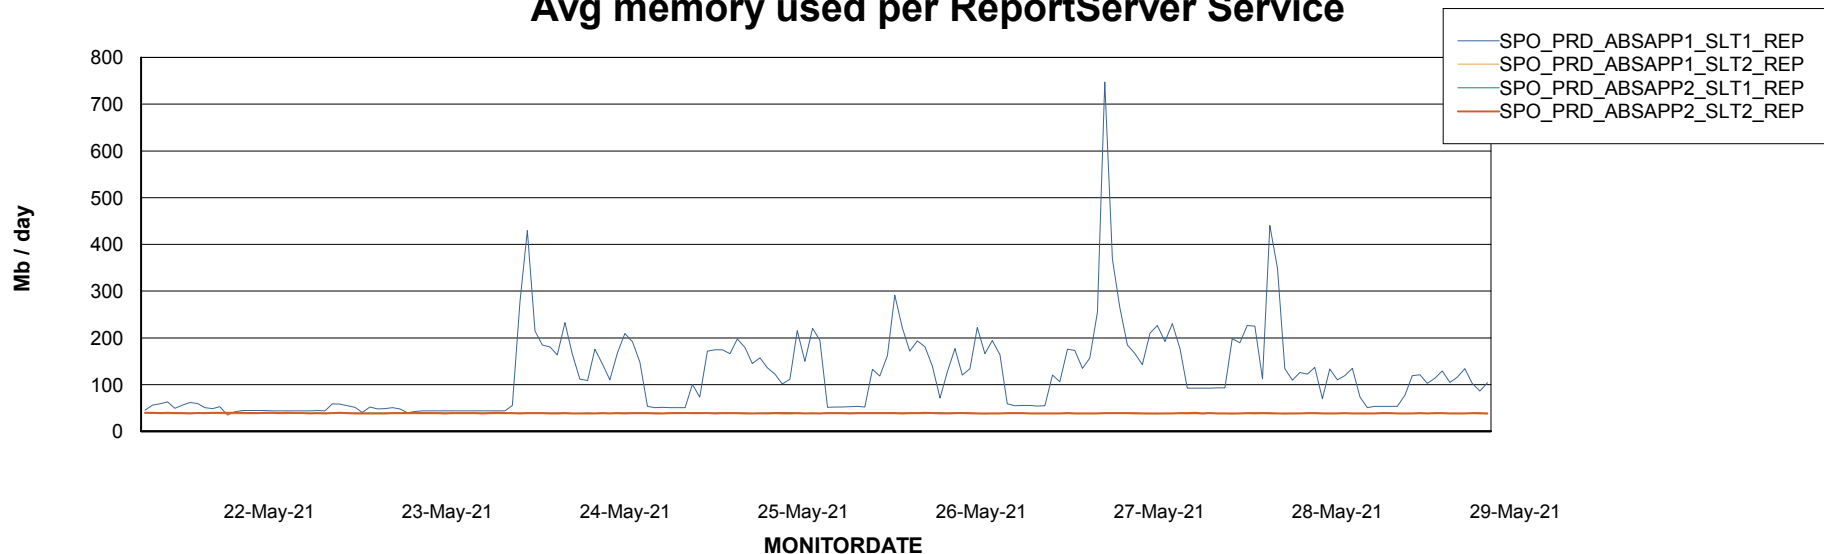

Avg users per day per ABS server

Weekly SLA Customer Report

Customer SPO_Production Silver
Database ID 57

ABSSolute Application ReportServer Services

Avg memory used per ReportServer Service

Weekly SLA Customer Report