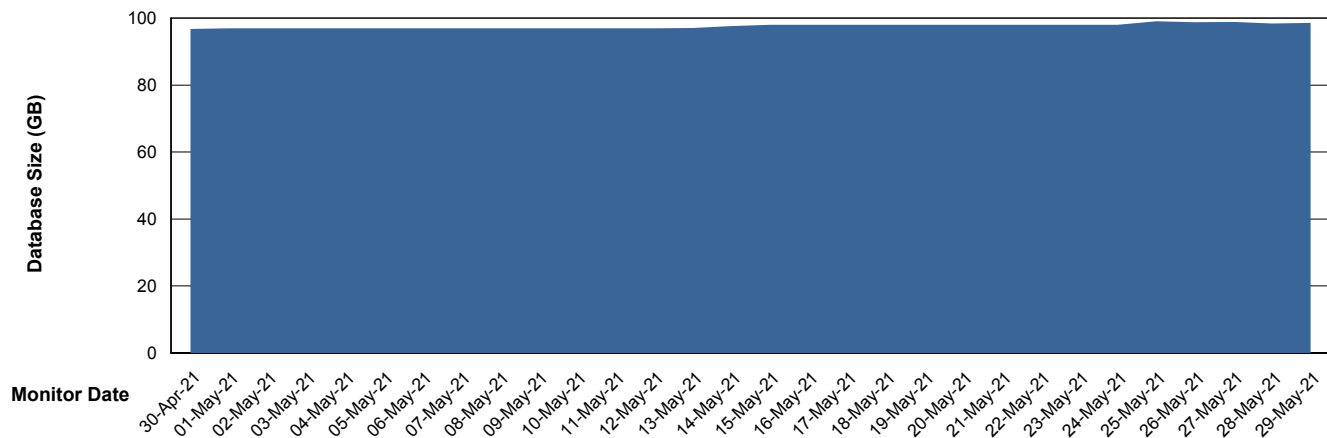

Weekly SLA Customer Report

Customer SPO_Production Silver
Database ID 57

Database Performance SPODB_Standby

Weekly SLA Customer Report

Customer SPO_Production Silver
Database ID 57

DATABASE SIZE SPODB_BI

Database growth over last month

DATABASE SIZE SPODB_Production

Database growth over last month

Weekly SLA Customer Report

Customer SPO_Production Silver
 Database ID 57

Database Tablespace SPODB_BI

Date	Tablespace Name	Filesize (Gb)	Usedsize (Gb)	Percentage free
29-May-21	ABSDATA	28	21	25
	INDX	32	29	9
28-May-21	ABSDATA	28	21	25
	INDX	32	29	9
27-May-21	ABSDATA	28	21	25
	INDX	32	29	9
26-May-21	ABSDATA	28	21	25
	INDX	32	29	9
25-May-21	ABSDATA	28	21	25
	INDX	32	29	9
24-May-21	ABSDATA	28	21	25
	INDX	32	28	13
23-May-21	ABSDATA	28	21	25
	INDX	32	28	13