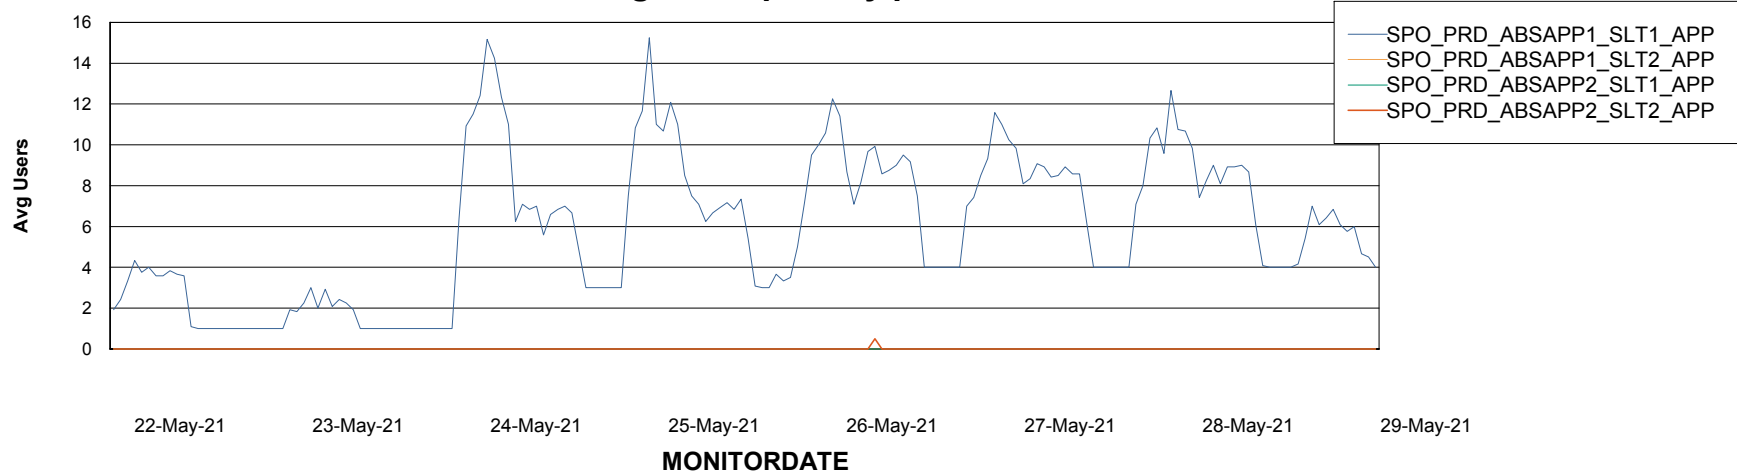

Standby Database Health SPO_Production Silver

Recovery lag for last 7 days

Weekly SLA Customer Report

Customer SPO_Production Silver
Database ID 57

ABSSolute Application Server Services

Avg memory used per ABS Server Service

Avg users per day per ABS server

Weekly SLA Customer Report

Customer SPO_Production Silver
Database ID 57

ABSSolute Application ReportServer Services

Avg memory used per ReportServer Service

Weekly SLA Customer Report