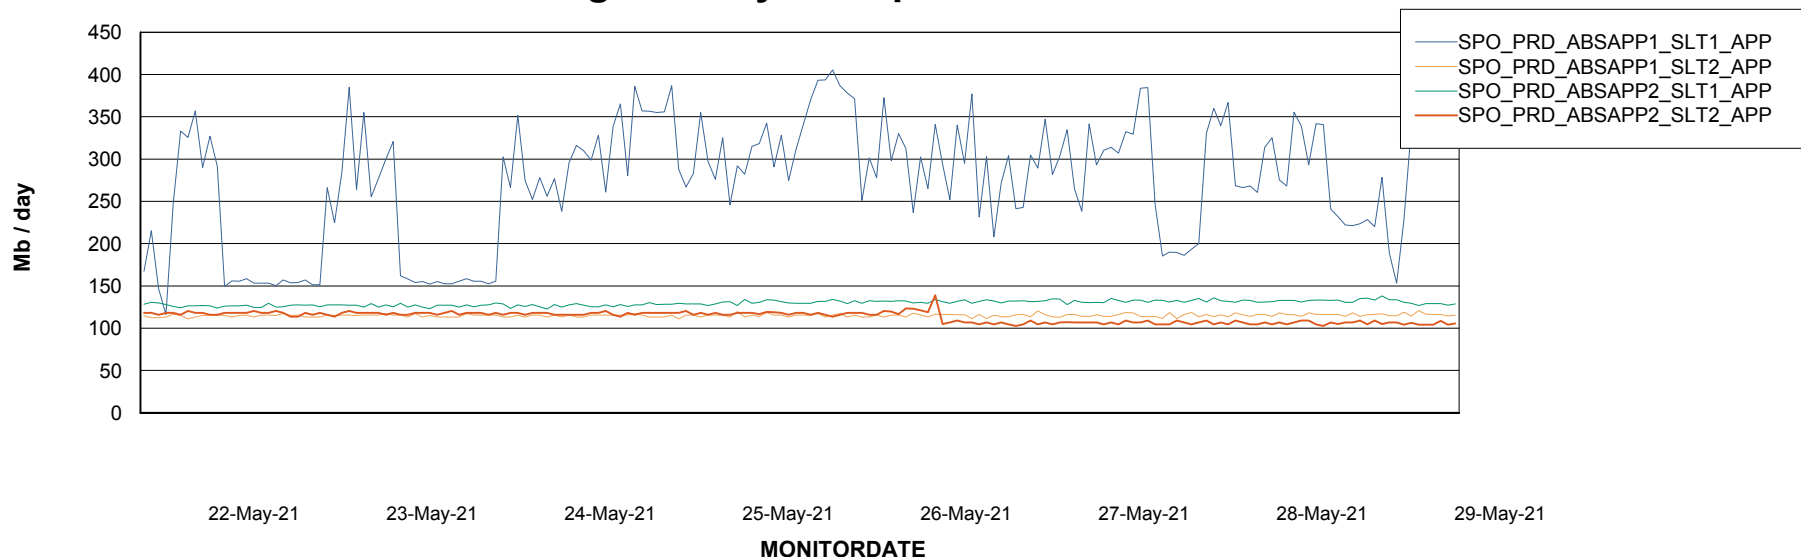

Standby Database Health SPO_Production Silver

Recovery lag for last 7 days

Weekly SLA Customer Report

Customer SPO_Production Silver
Database ID 57

ABSSolute Application Server Services

Avg memory used per ABS Server Service