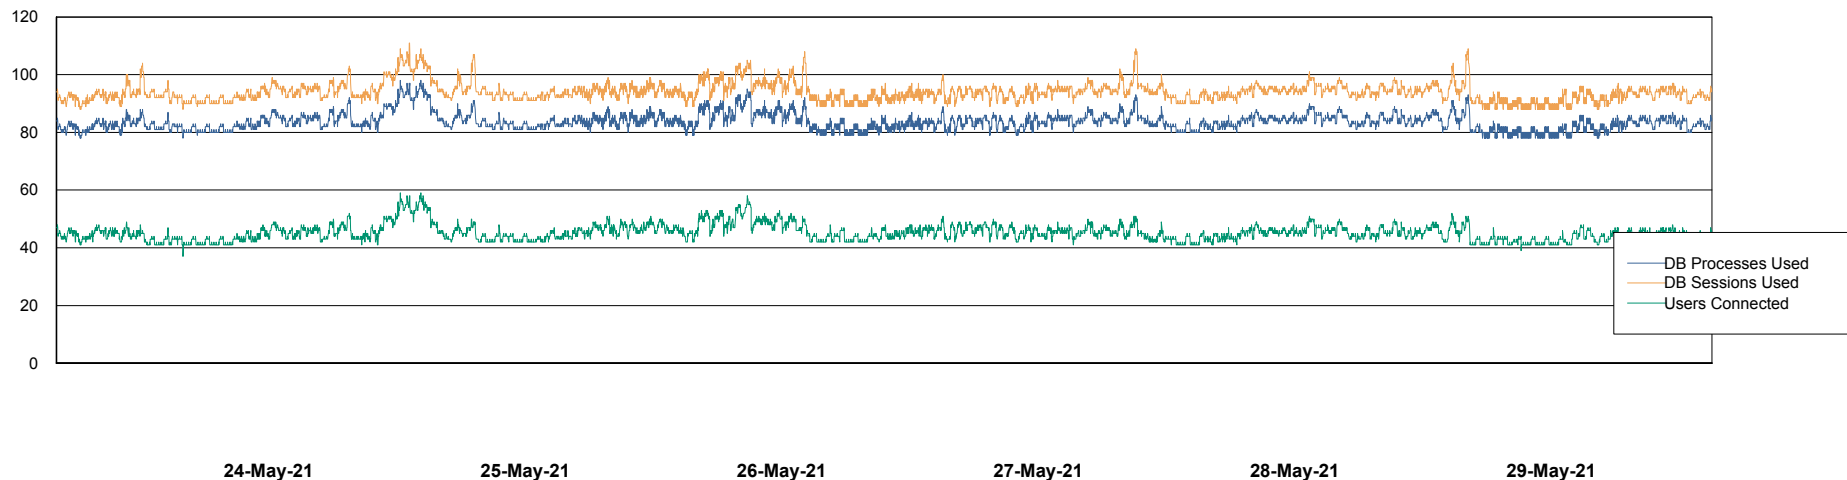

Weekly SLA Customer Report

Customer SPO_Production Silver
Database ID 57

Database Performance SPODB_BI

Weekly SLA Customer Report

Customer SPO_Production Silver
Database ID 57

Database Performance SPODB_Production

Weekly SLA Customer Report

Customer SPO_Production Silver
Database ID 57

Database Performance SPODB_Standby

Weekly SLA Customer Report

Customer SPO_Production Silver
Database ID 57

DATABASE SIZE SPODB_BI

Database growth over last month