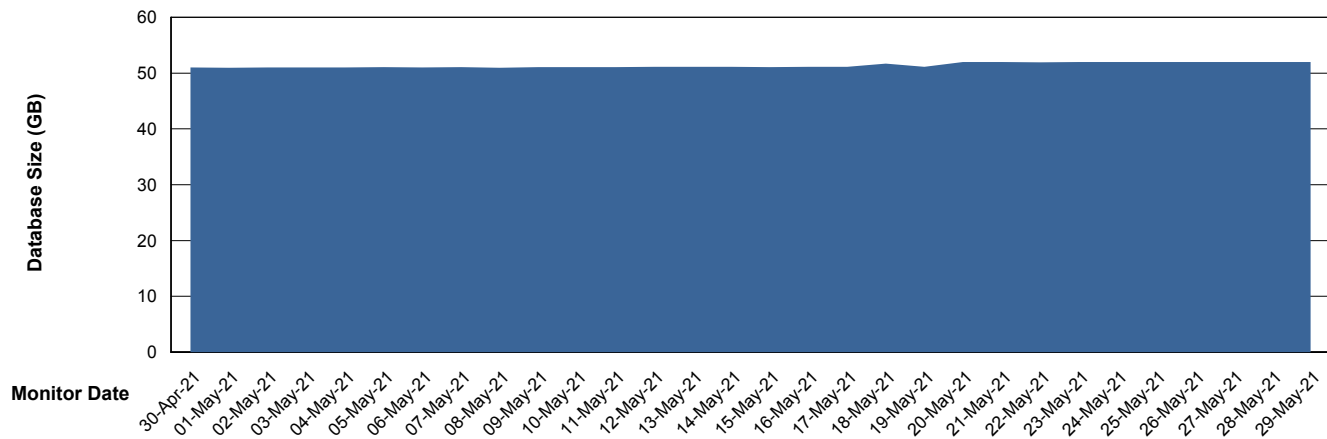

Weekly SLA Customer Report

Customer SPO_Production Silver
Database ID 57

Database Performance SPODB_Standby

Weekly SLA Customer Report

Customer SPO_Production Silver
Database ID 57

DATABASE SIZE SPODB_BI

Database growth over last month

DATABASE SIZE SPODB_Production

Database growth over last month

Weekly SLA Customer Report

Customer SPO_Production Silver
 Database ID 57

Database Tablespace SPODB_BI

Date	Tablespace Name	Filesize (Gb)	Usedsize (Gb)	Percentage free
29-May-21	ABSDATA	28	21	25
	INDX	32	29	9
28-May-21	ABSDATA	28	21	25
	INDX	32	29	9
27-May-21	ABSDATA	28	21	25
	INDX	32	29	9
26-May-21	ABSDATA	28	21	25
	INDX	32	29	9
25-May-21	ABSDATA	28	21	25
	INDX	32	29	9
24-May-21	ABSDATA	28	21	25
	INDX	32	28	13
23-May-21	ABSDATA	28	21	25
	INDX	32	28	13