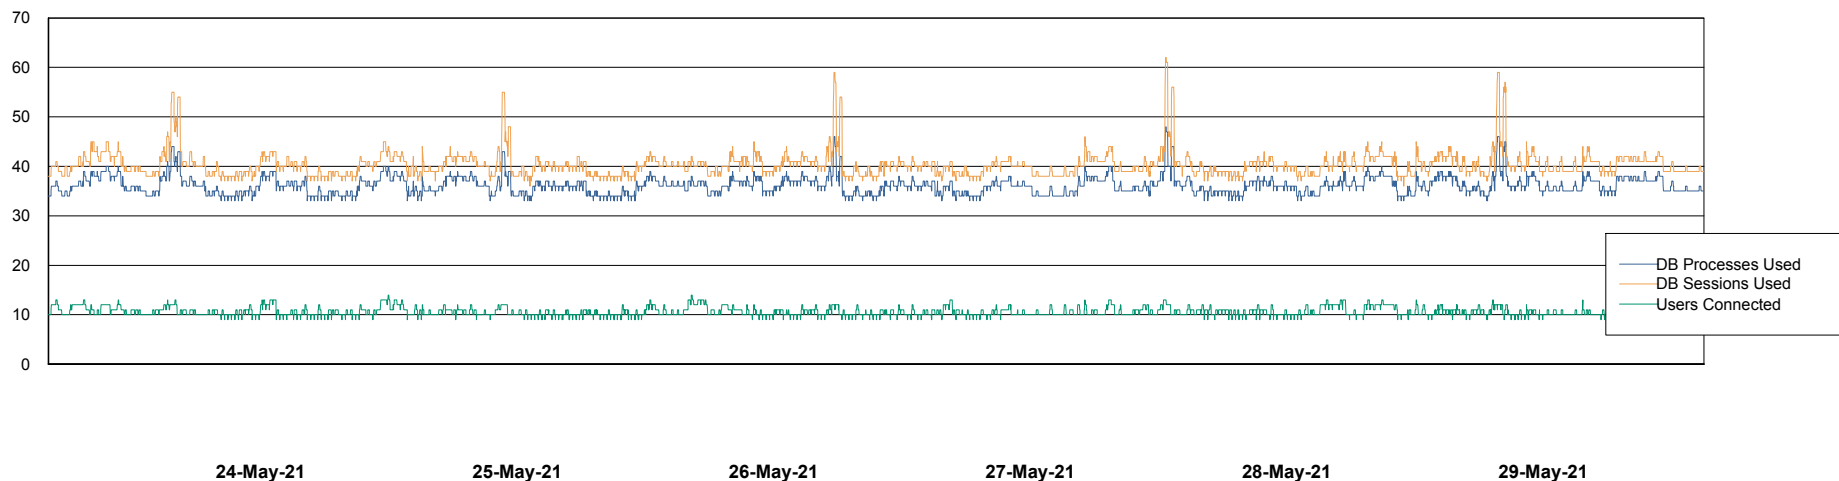

Weekly SLA Customer Report

Customer SPO_Production Silver
 Database ID 57

Harddisk Usage SPO_PRD_ORACLE_BI1

	Free disk space on c: (%)	Total disk space on c: (Gb)	Free disk space on d: (%)	Total disk space on d: (Gb)	Free disk space on e: (%)	Total disk space on e: (Gb)	Free disk space on f: (%)	Total disk space on f: (Gb)
29-May-21	16	80	37	200	100	100	100	50
28-May-21	16	80	37	200	100	100	100	50
27-May-21	16	80	37	200	100	100	100	50
26-May-21	16	80	37	200	100	100	100	50
25-May-21	16	80	37	200	100	100	100	50
24-May-21	16	80	37	200	100	100	100	50
23-May-21	16	80	37	200	100	100	100	50

Weekly SLA Customer Report

Customer SPO_Production Silver
Database ID 57

Database Performance SPODB_BI

Weekly SLA Customer Report

Customer SPO_Production Silver
Database ID 57

Database Performance SPODB_Production