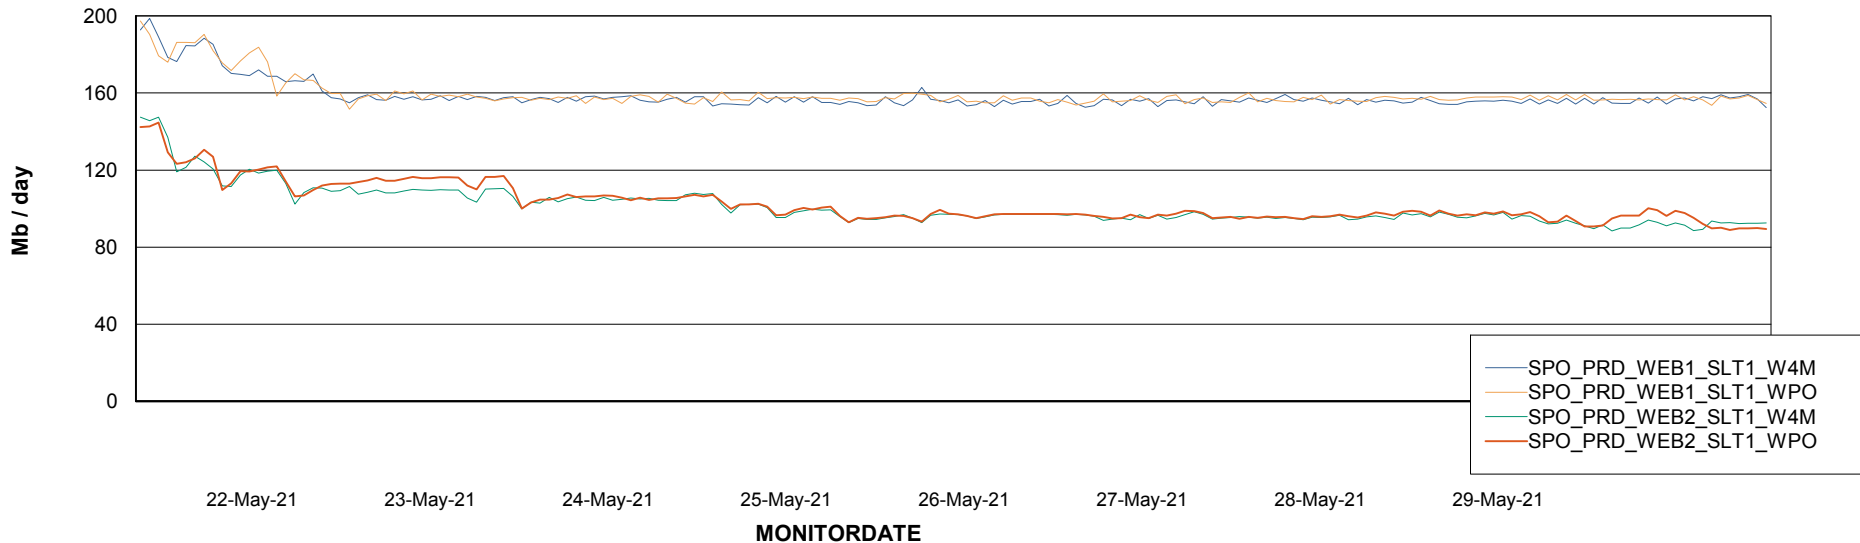

ABSSolute Web Component Services

Avg memory used per ABS Web component