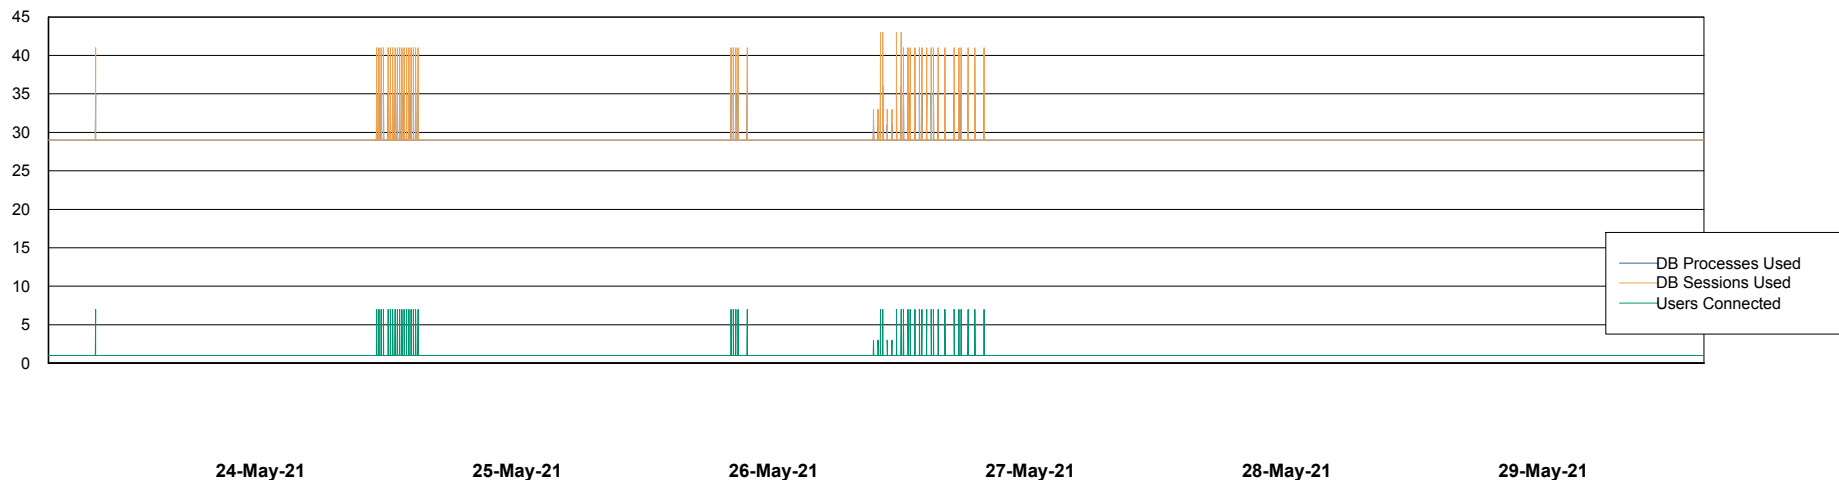

Weekly SLA Customer Report

Customer SPO_Production Silver
Database ID 57

Database Performance SPODB_BI

Weekly SLA Customer Report

Customer SPO_Production Silver
Database ID 57

Database Performance SPODB_Production

Weekly SLA Customer Report

Customer SPO_Production Silver
Database ID 57

Database Performance SPODB_Standby

Weekly SLA Customer Report

Customer SPO_Production Silver
Database ID 57

DATABASE SIZE SPODB_BI

Database growth over last month