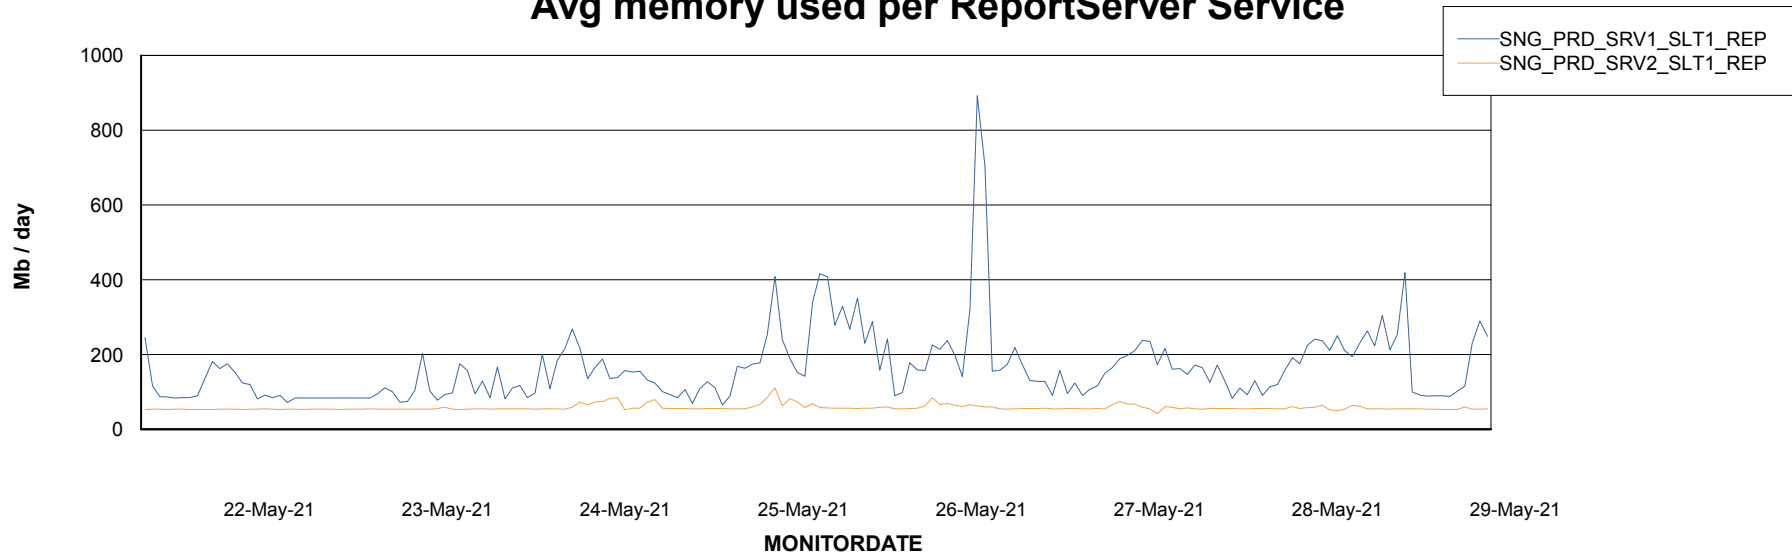

ABSSolute Application ReportServer Services

Avg memory used per ReportServer Service