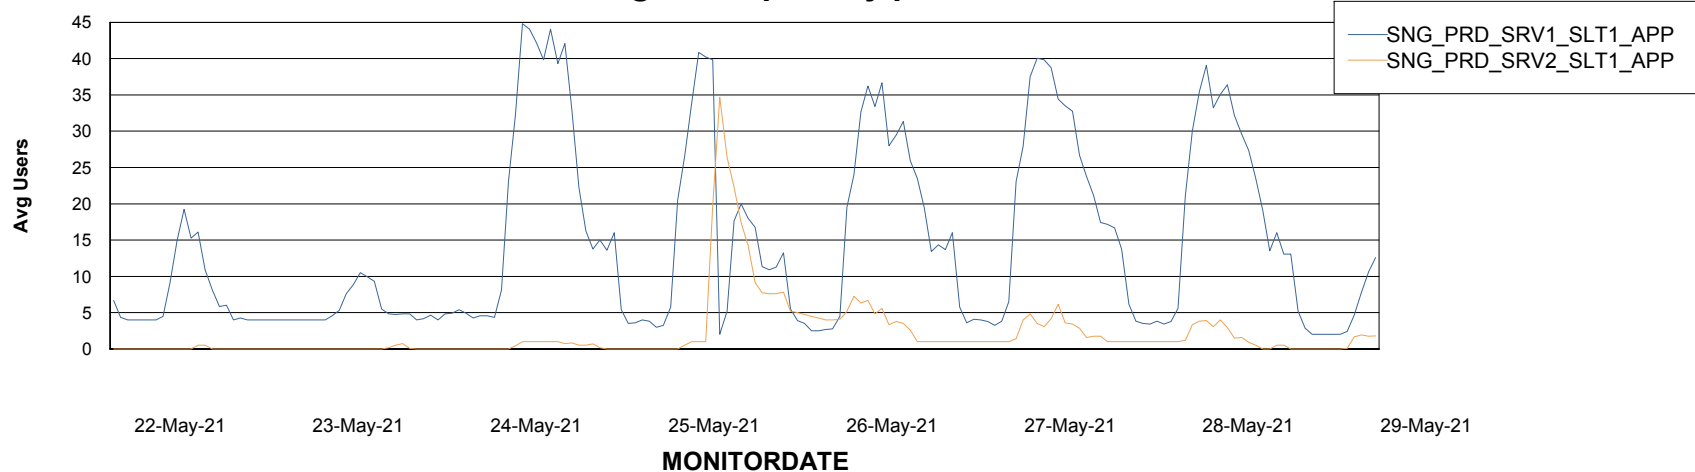

Database Tablespace SNGDB_Production

Date	Tablespace Name	Filesize (Gb)	Usedsize (Gb)	Percentage free
29-May-21	ABSDATA	33	28	15
	INDX	84	70	17
28-May-21	ABSDATA	33	28	15
	INDX	84	70	17
27-May-21	ABSDATA	33	27	18
	INDX	84	70	17
26-May-21	ABSDATA	33	27	18
	INDX	84	70	17
25-May-21	ABSDATA	33	27	18
	INDX	84	70	17
24-May-21	ABSDATA	33	27	18
	INDX	84	70	17
23-May-21	ABSDATA	33	27	18
	INDX	84	70	17

Weekly SLA Customer Report

Customer SNG_Production
Database ID 70

ABSSolute Application Server Services

Avg memory used per ABS Server Service

Avg users per day per ABS server

Weekly SLA Customer Report

Customer SNG_Production
Database ID 70