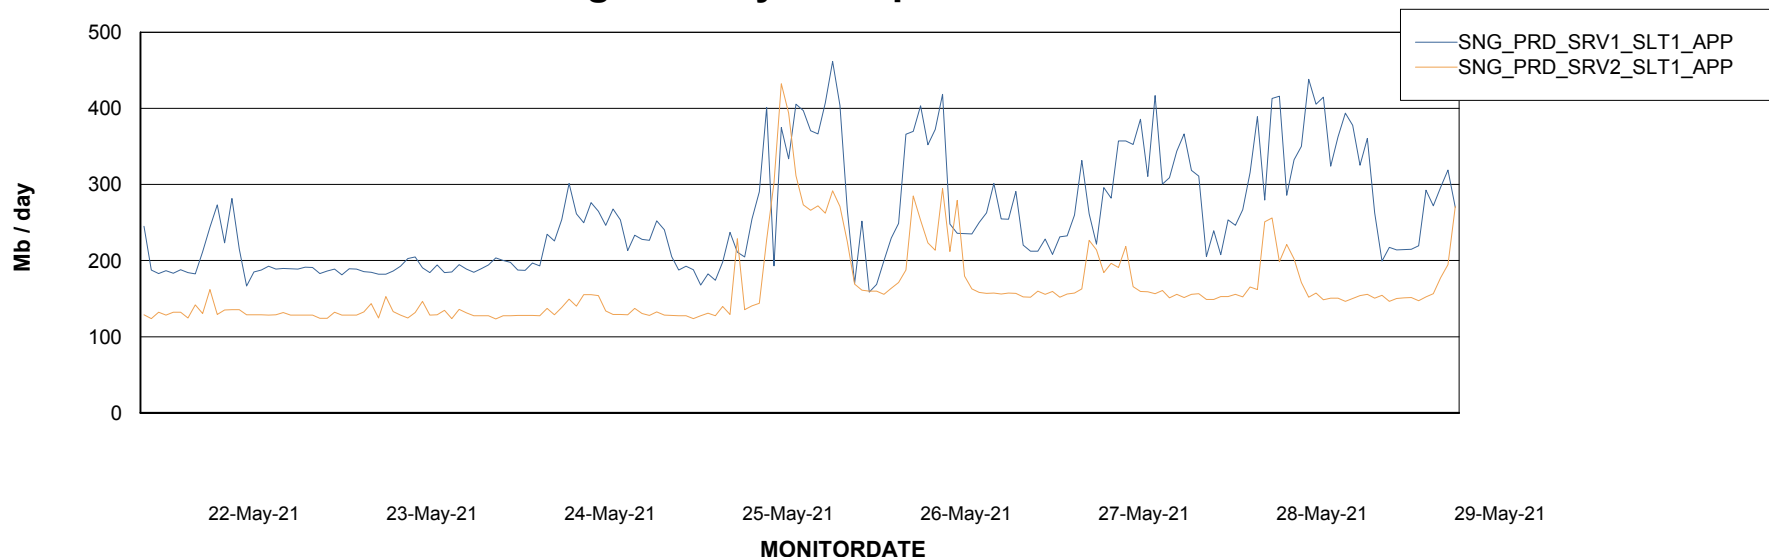

Weekly SLA Customer Report

Customer SNG_Production
Database ID 70

Database Performance SNGDB_Production

Weekly SLA Customer Report

Customer SNG_Production
 Database ID 70

DATABASE SIZE SNGDB_Production

Database growth over last month

Database Tablespace SNGDB_Production

Date	Tablespace Name	Filesize (Gb)	Usedsize (Gb)	Percentage free
29-May-21	ABSDATA	33	28	15
	INDX	84	70	17
28-May-21	ABSDATA	33	28	15
	INDX	84	70	17
27-May-21	ABSDATA	33	27	18
	INDX	84	70	17
26-May-21	ABSDATA	33	27	18
	INDX	84	70	17
25-May-21	ABSDATA	33	27	18
	INDX	84	70	17
24-May-21	ABSDATA	33	27	18
	INDX	84	70	17
23-May-21	ABSDATA	33	27	18
	INDX	84	70	17

Weekly SLA Customer Report

Customer SNG_Production
Database ID 70

ABSSolute Application Server Services

Avg memory used per ABS Server Service

Avg users per day per ABS server

Weekly SLA Customer Report

Customer SNG_Production
Database ID 70