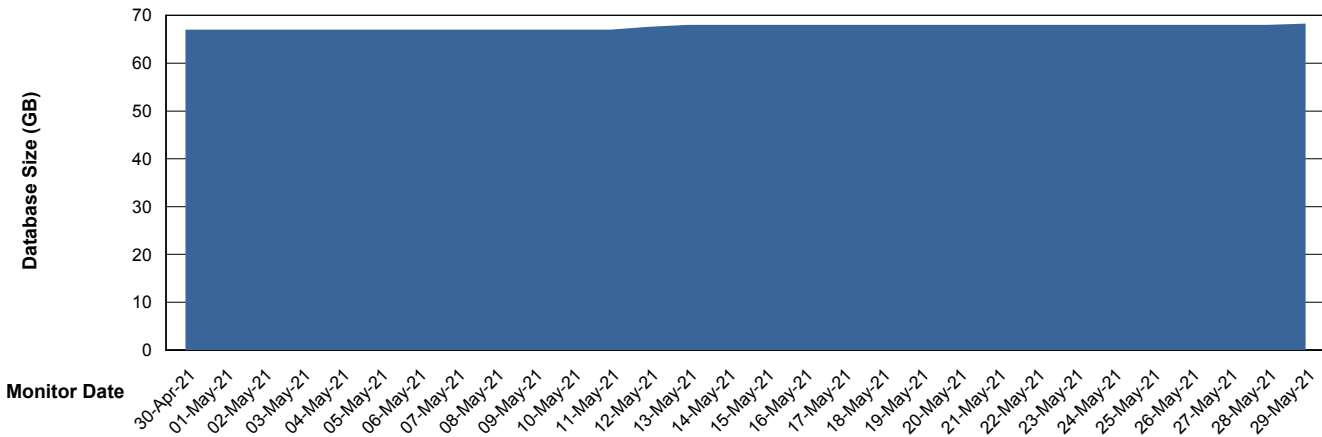

Weekly SLA Customer Report

Customer RSS Production
Database ID 52

Database Performance RSS_DB_Primary (2020)

Weekly SLA Customer Report

Customer RSS Production
Database ID 52

Database Performance RSS_DB_Standby (2020)

Weekly SLA Customer Report

Customer RSS Production
 Database ID 52

DATABASE SIZE RSS_DB_Primary (2020)

Database growth over last month

Database Tablespace RSS_DB_Primary (2020)

Date	Tablespace Name	Filesize (Gb)	Usedsize (Gb)	Percentage free
29-May-21	ABSDATA	42	32	24
	INDX	42	34	19
28-May-21	ABSDATA	42	32	24
	INDX	42	34	19
27-May-21	ABSDATA	42	32	24
	INDX	42	34	19
26-May-21	ABSDATA	42	32	24
	INDX	42	34	19
25-May-21	ABSDATA	42	32	24
	INDX	42	34	19
24-May-21	ABSDATA	42	32	24
	INDX	42	34	19
23-May-21	ABSDATA	42	32	24
	INDX	42	34	19