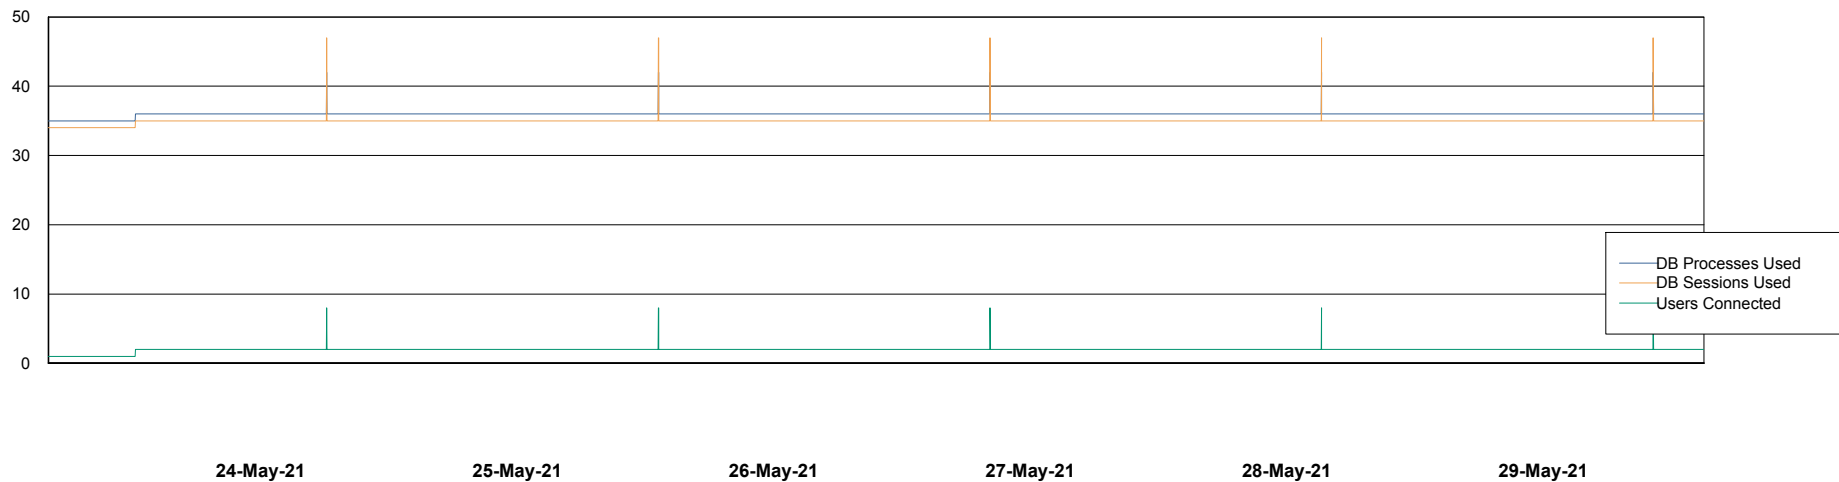

Weekly SLA Customer Report

Customer RSS Production
Database ID 52

Database Performance RSS_DB_Primary (2020)

Weekly SLA Customer Report

Customer RSS Production
Database ID 52

Database Performance RSS_DB_Standby (2020)