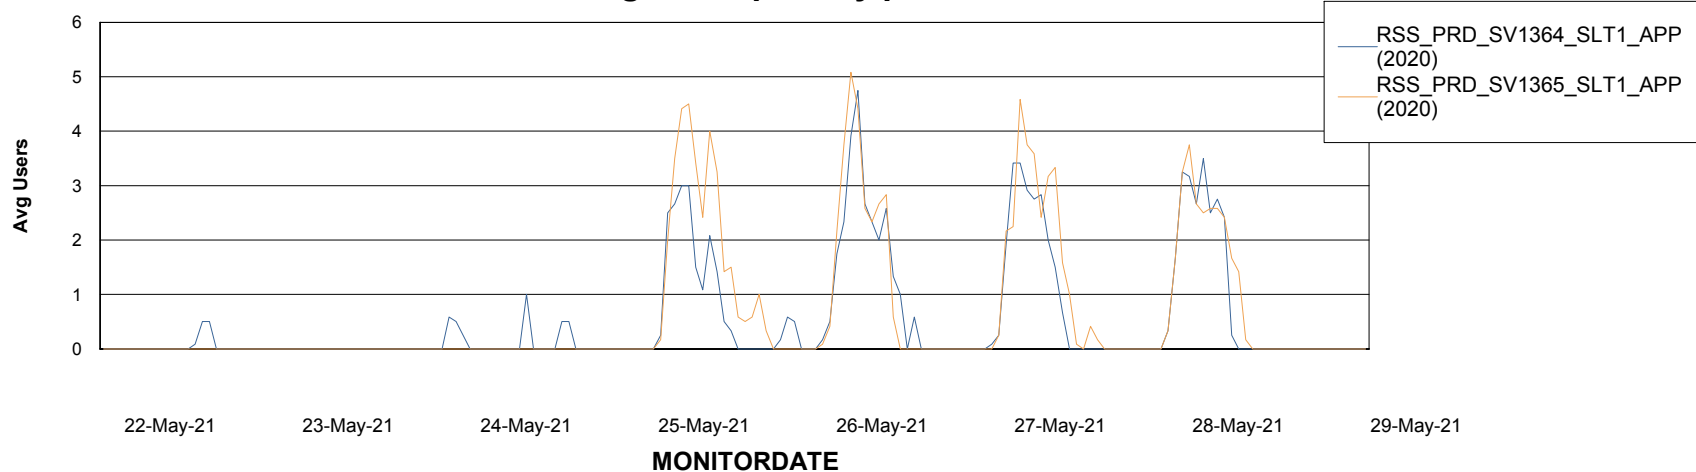

Weekly SLA Customer Report

Customer RSS Production
Database ID 52

ABSSolute Application Server Services

Avg memory used per ABS Server Service

Avg users per day per ABS server

Weekly SLA Customer Report

Customer RSS Production
Database ID 52