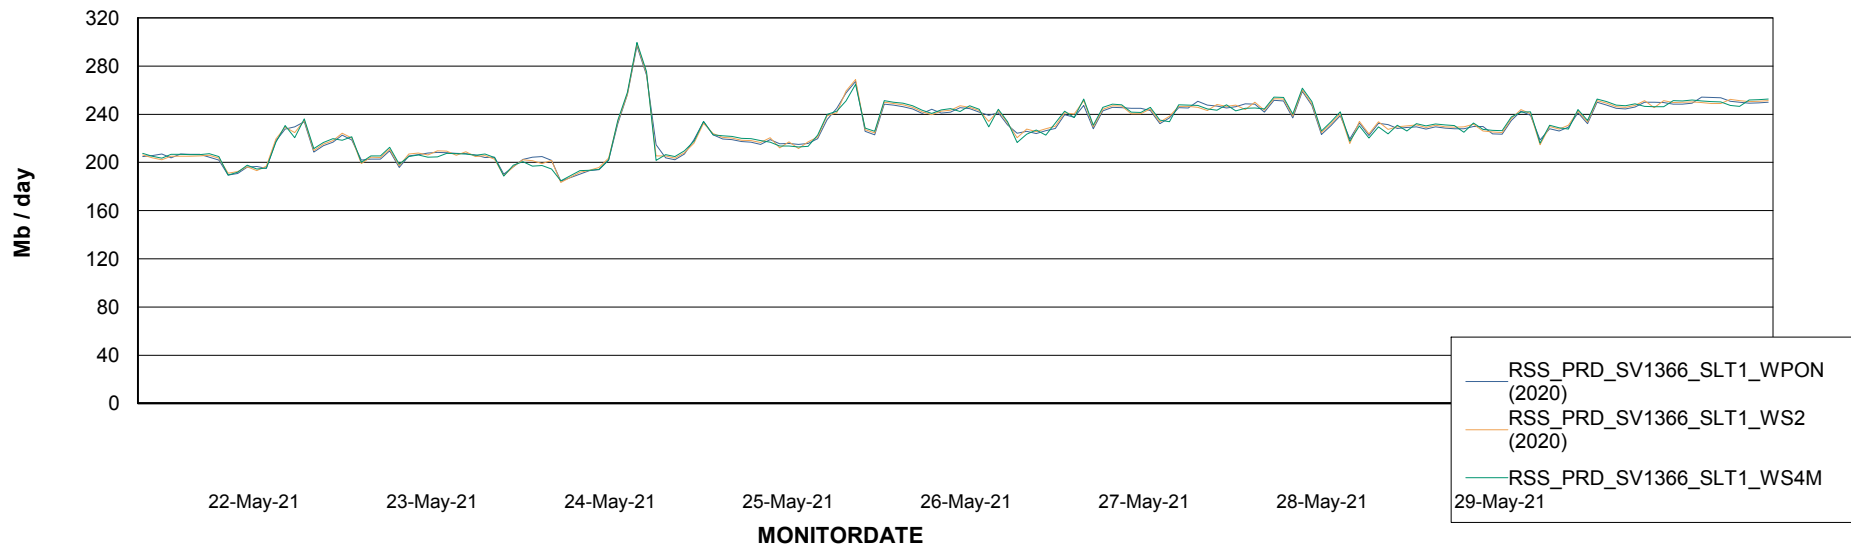

ABSSolute Application ReportServer Services

Avg memory used per ReportServer Service

Weekly SLA Customer Report

Customer RSS Production
Database ID 52

ABSSolute Web Component Services

Avg memory used per ABS Web component