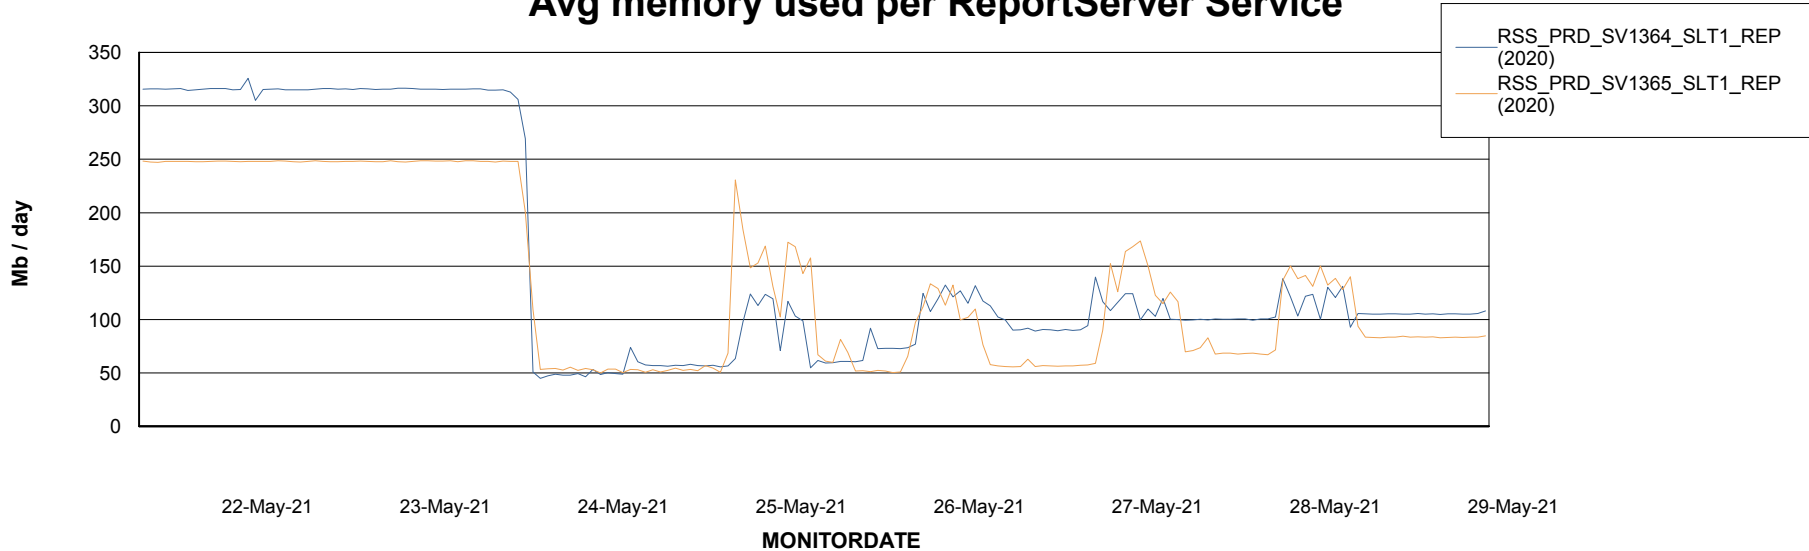

ABSSolute Application ReportServer Services

Avg memory used per ReportServer Service