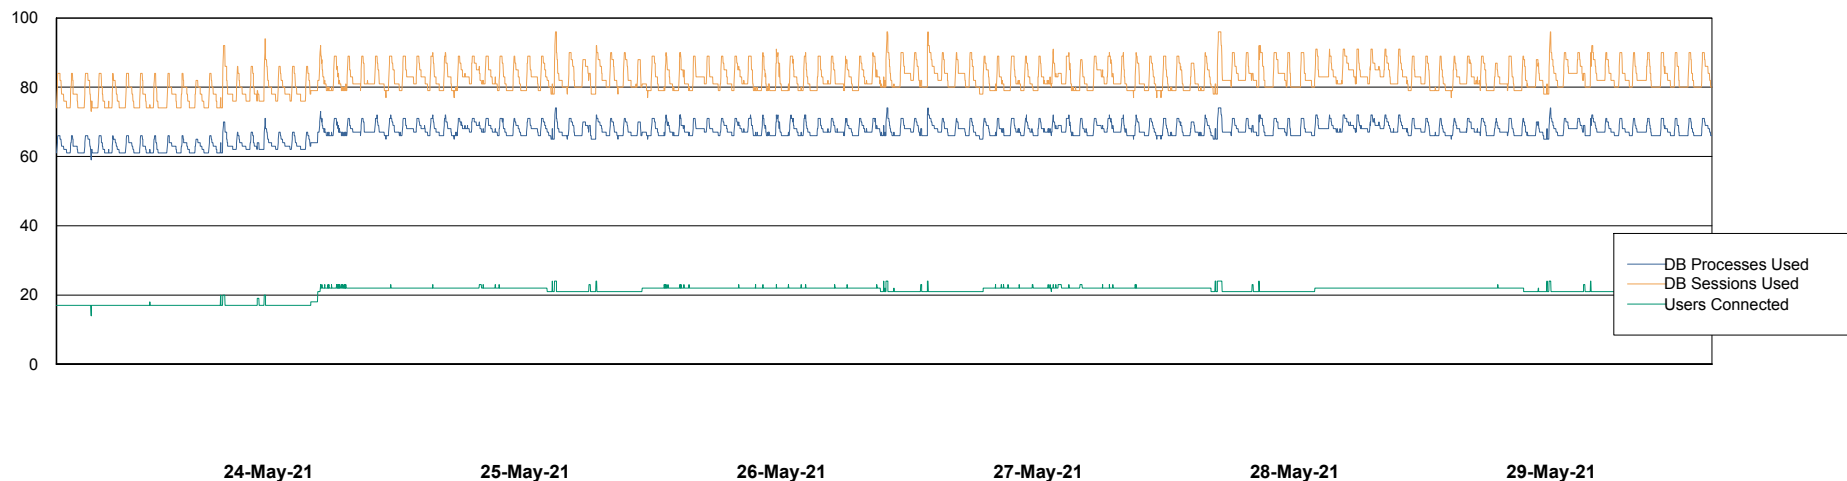

Weekly SLA Customer Report

Customer RSS Production
Database ID 52

Database Performance RSS_DB_Primary (2020)

Weekly SLA Customer Report

Customer RSS Production
Database ID 52

Database Performance RSS_DB_Standby (2020)