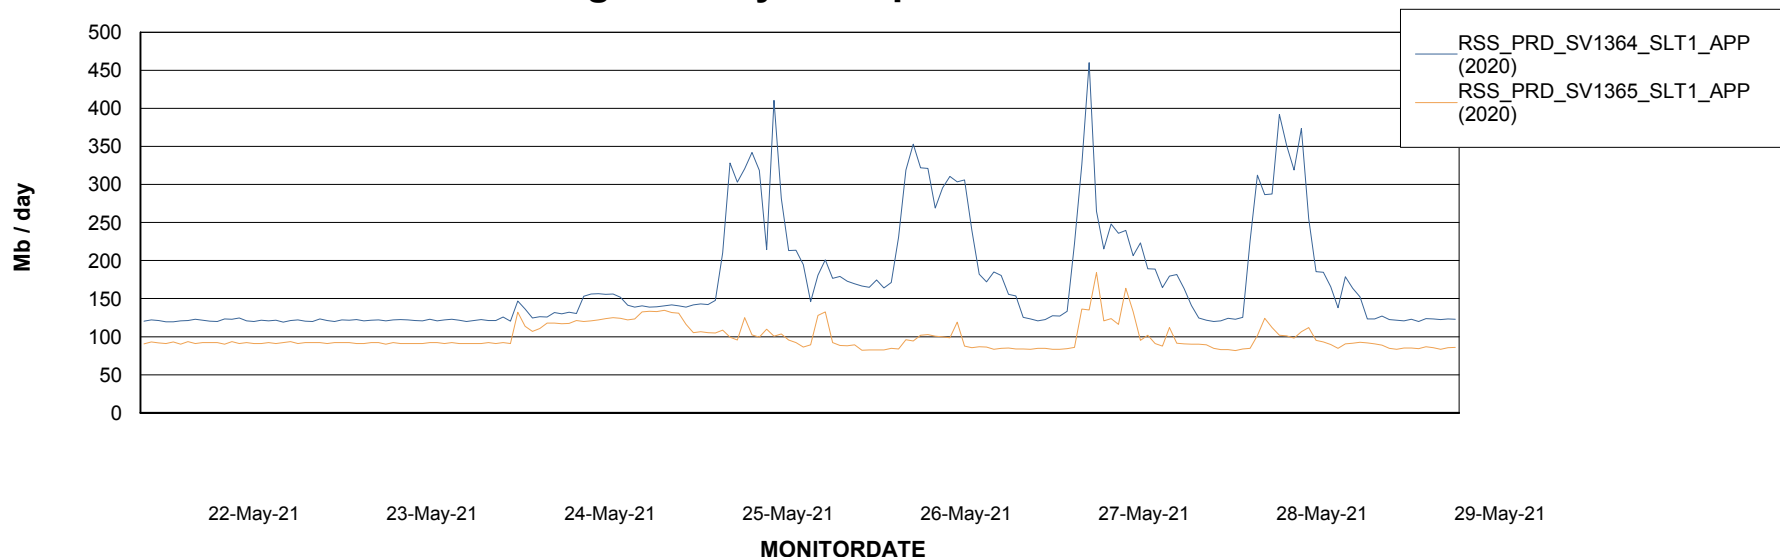

Weekly SLA Customer Report

Customer RSS Production
 Database ID 52

DATABASE SIZE RSS_DB_Primary (2020)

Database growth over last month

Database Tablespace RSS_DB_Primary (2020)

Date	Tablespace Name	Filesize (Gb)	Usedsize (Gb)	Percentage free
29-May-21	ABSDATA	42	32	24
	INDX	42	34	19
28-May-21	ABSDATA	42	32	24
	INDX	42	34	19
27-May-21	ABSDATA	42	32	24
	INDX	42	34	19
26-May-21	ABSDATA	42	32	24
	INDX	42	34	19
25-May-21	ABSDATA	42	32	24
	INDX	42	34	19
24-May-21	ABSDATA	42	32	24
	INDX	42	34	19
23-May-21	ABSDATA	42	32	24
	INDX	42	34	19

Weekly SLA Customer Report

Customer RSS Production
Database ID 52

ABSSolute Application Server Services

Avg memory used per ABS Server Service

Avg users per day per ABS server

Weekly SLA Customer Report

Customer RSS Production
Database ID 52